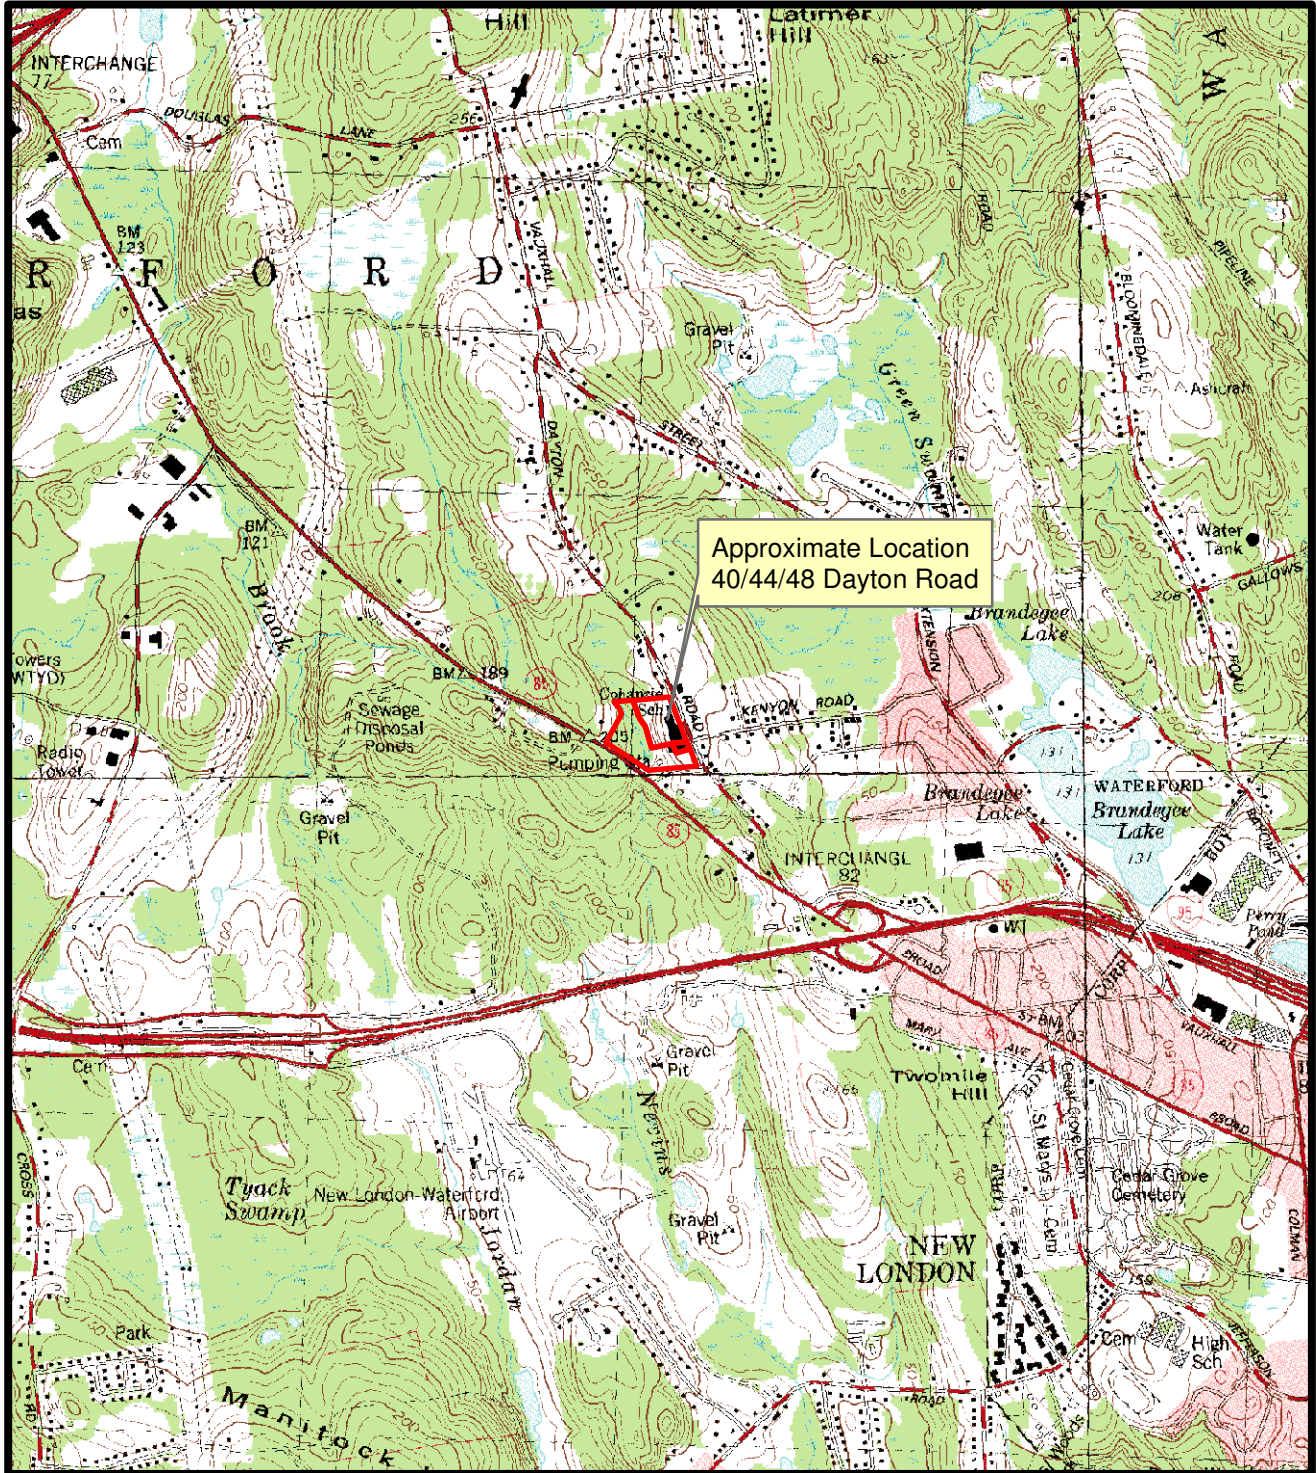

# 40/44/48 Dayton Road, Waterford, CT USGS Topo Map

Approximate Location  
40/44/48 Dayton Road

0 1,000 2,000 4,000 Feet

**Legend**