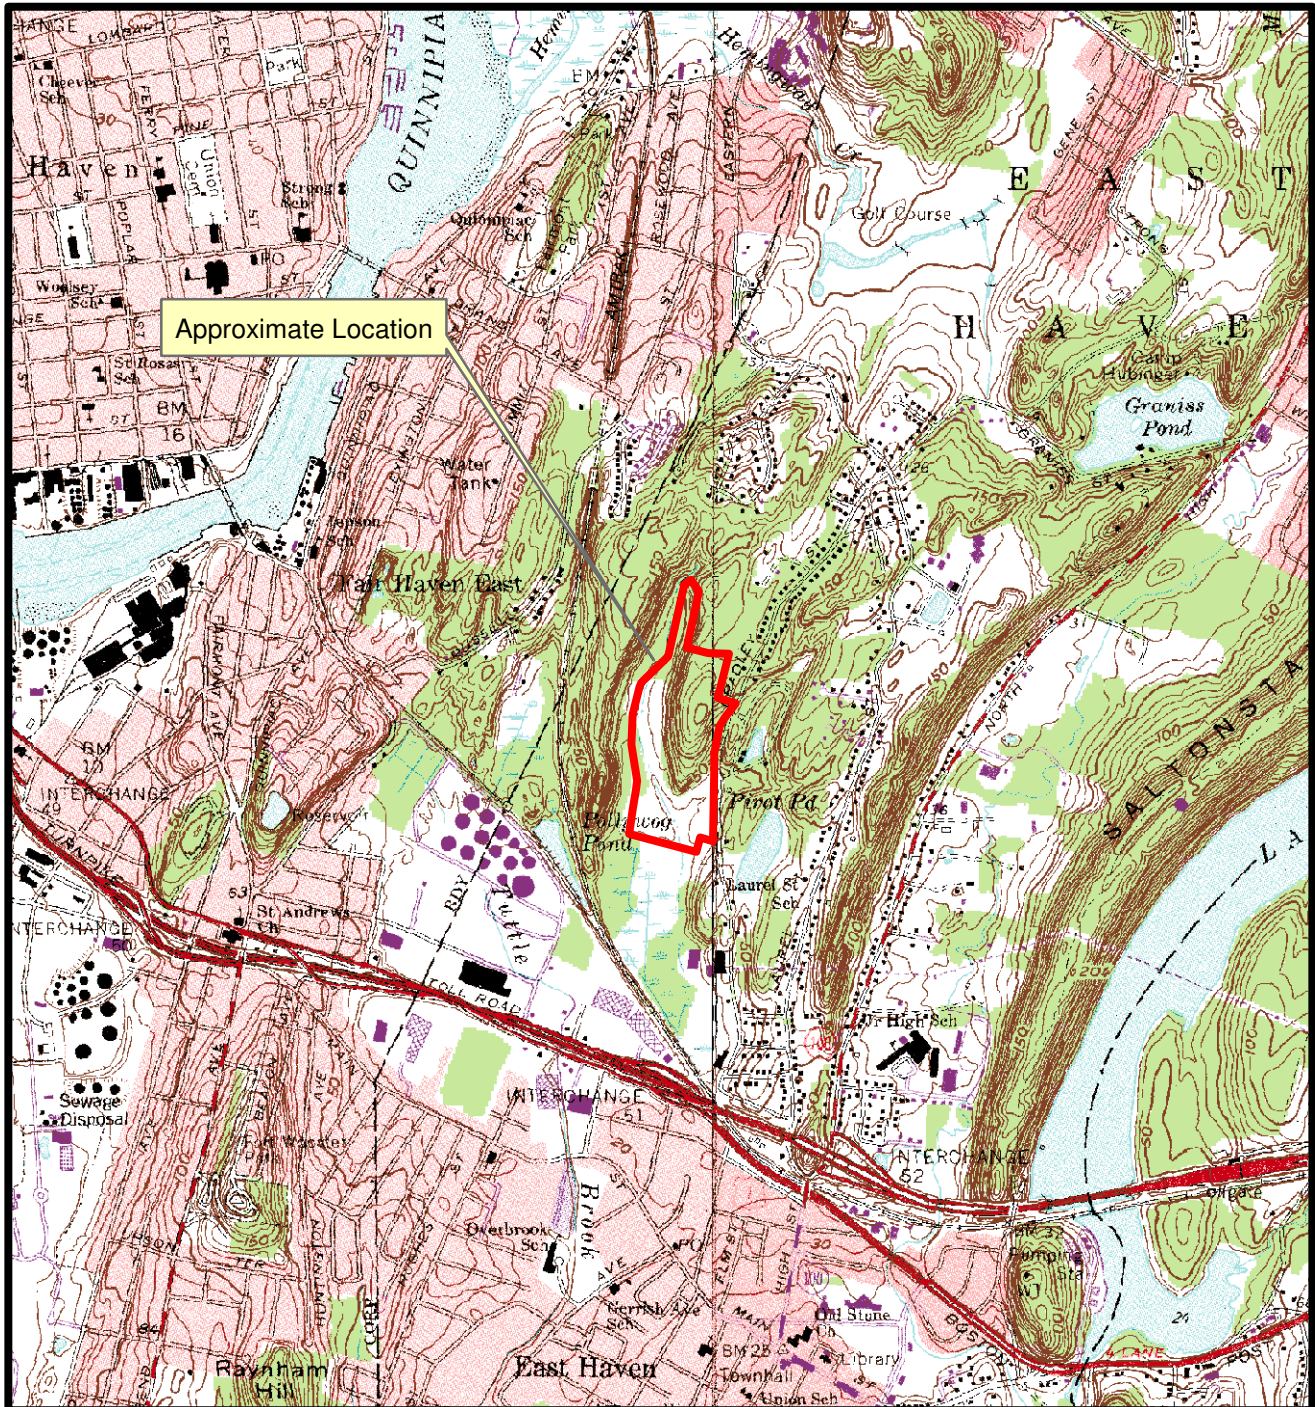

420 Bradley Street, East Haven, CT Location Map

Legend

0 1,000 2,000 4,000 Feet