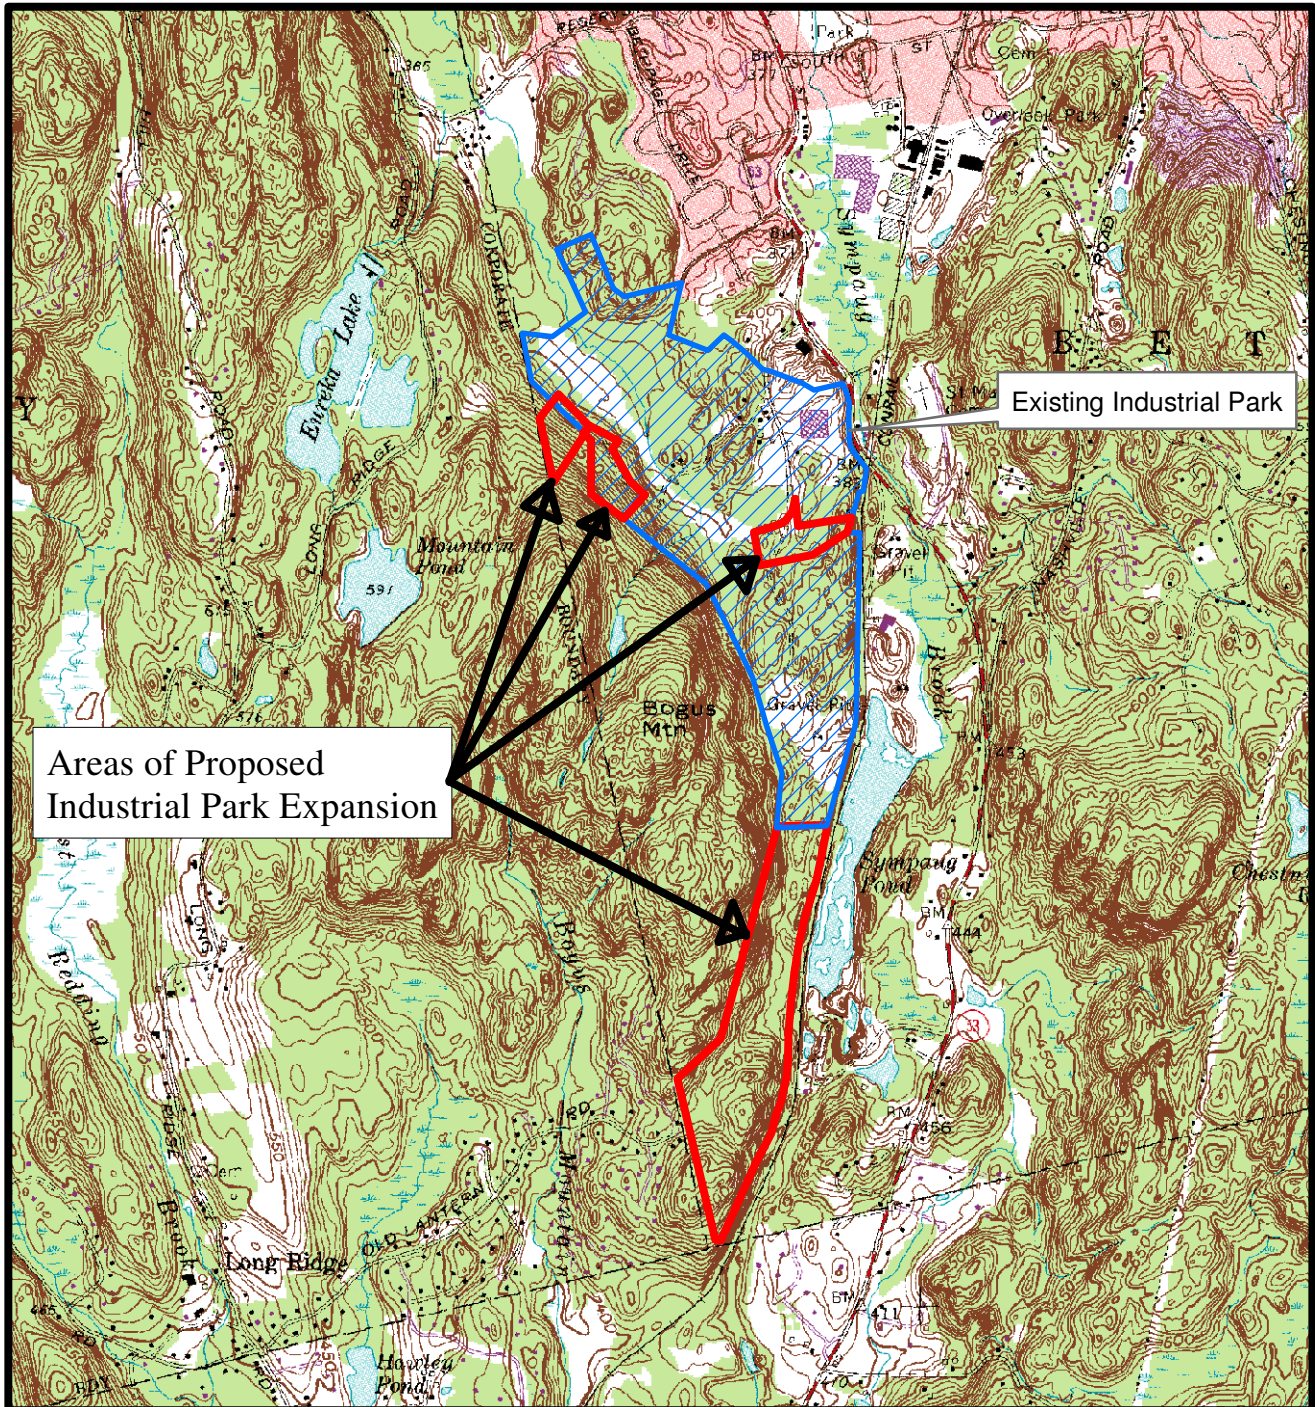

Francis J. Clarke Industrial Park Expansion Trowbridge Drive, Bethel, CT Location Map

Areas of Proposed Industrial Park Expansion

Existing Industrial Park

0 1,000 2,000 4,000 Feet