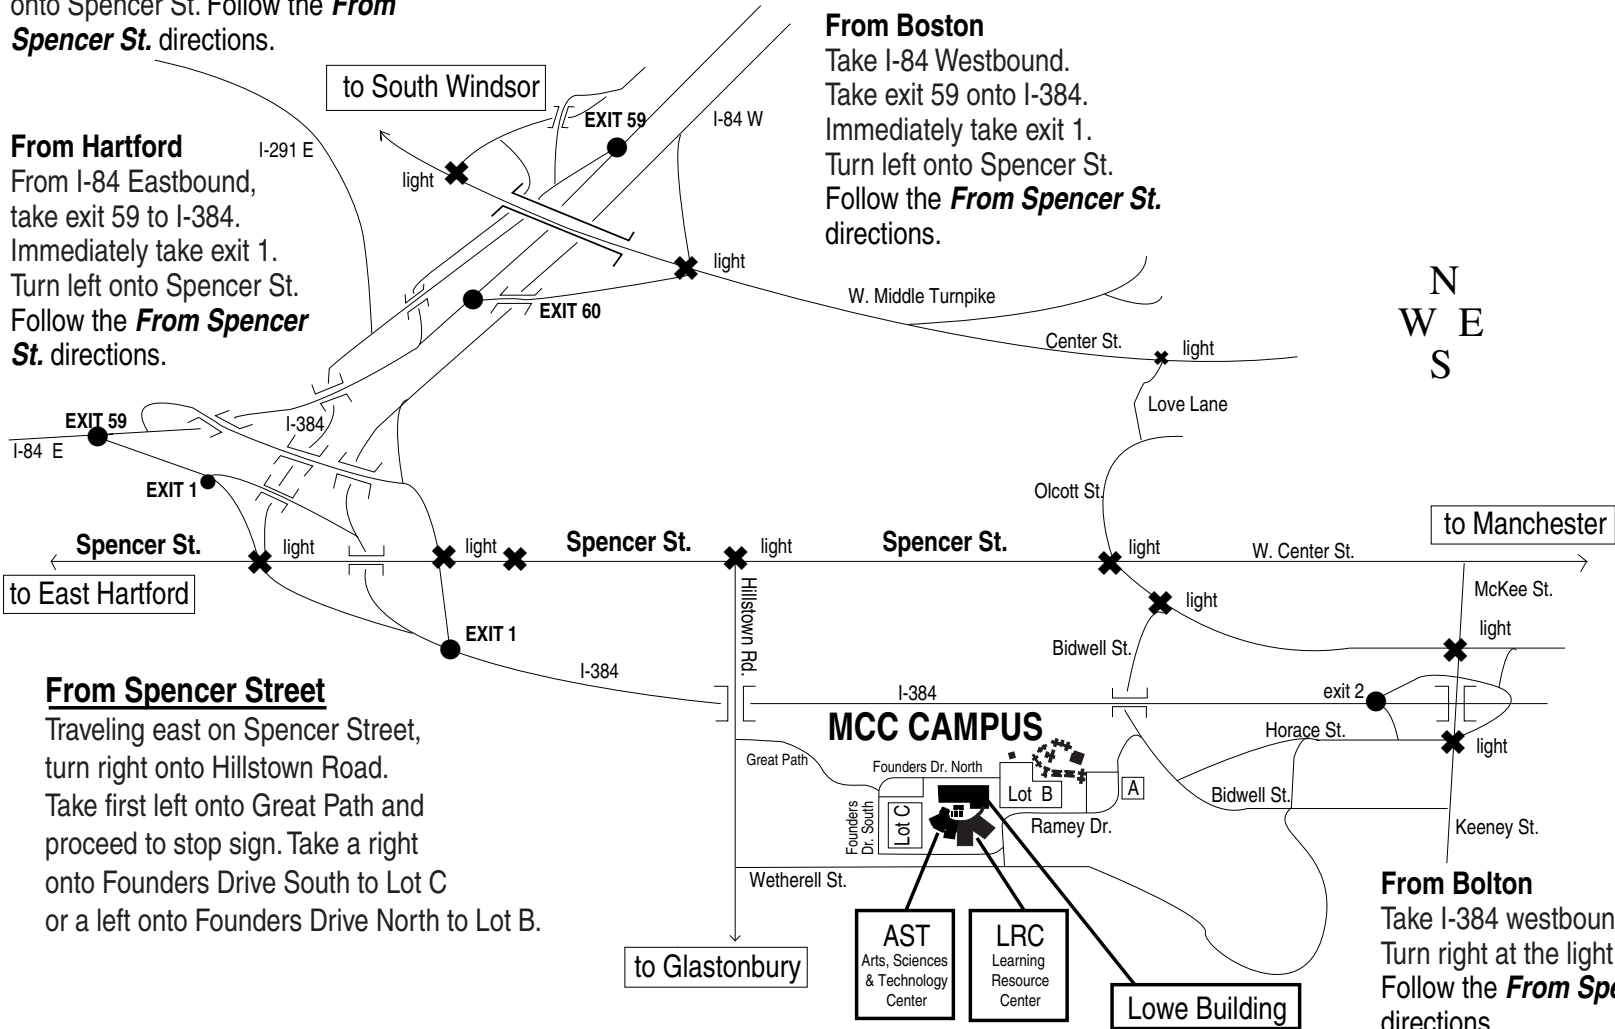

## From Springfield

Take I-91 South. Take exit 35A to I-291 east, to I-384. Immediately take exit 1. Turn left onto Spencer St. Follow the **From Spencer St.** directions.

## From Boston

Take I-84 Westbound. Take exit 59 onto I-384. Immediately take exit 1. Turn left onto Spencer St. Follow the **From Spencer St.** directions.

## From Spencer Street

Traveling east on Spencer Street, turn right onto Hillstown Road. Take first left onto Great Path and proceed to stop sign. Take a right onto Founders Drive South to Lot C or a left onto Founders Drive North to Lot B.

## From Bolton

Take I-384 westbound. Take exit 1. Turn right at the light onto Spencer St. Follow the **From Spencer St.** directions.