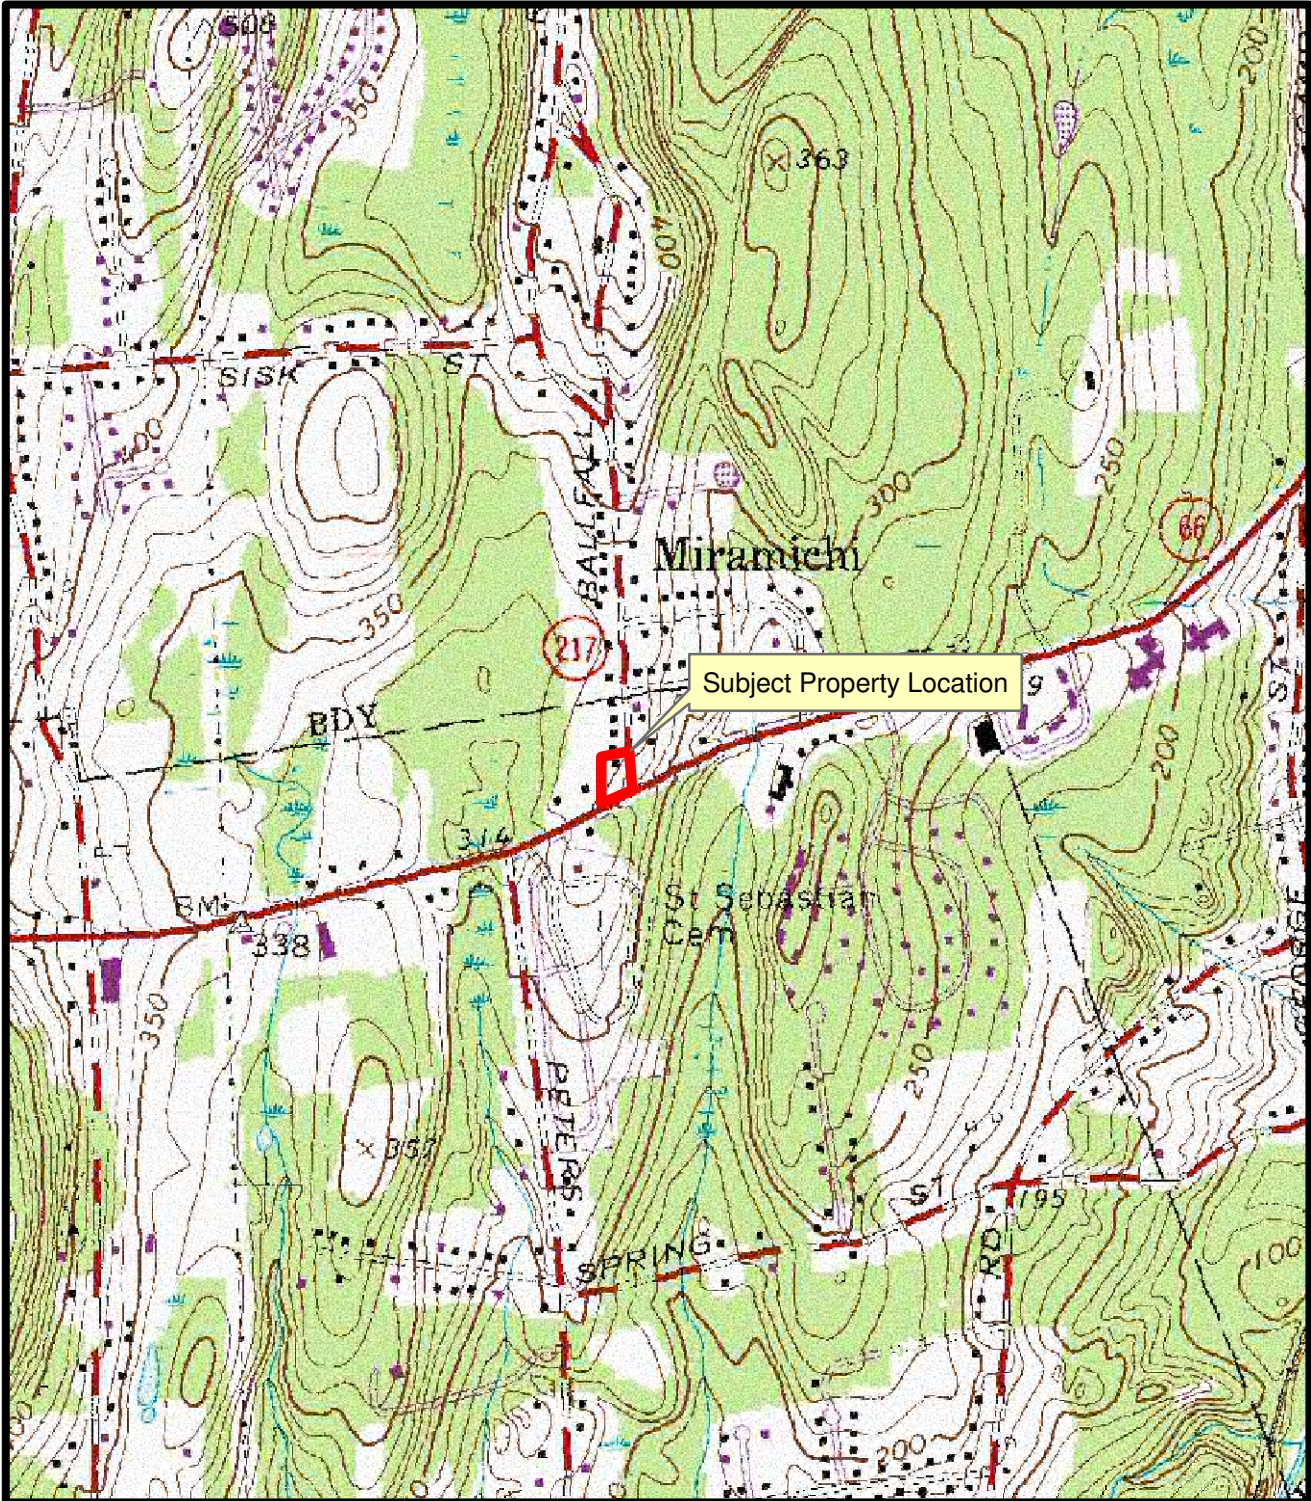

7 Ballfall Road Middlefield, CT Location Map

0 430 860 1,720 Feet