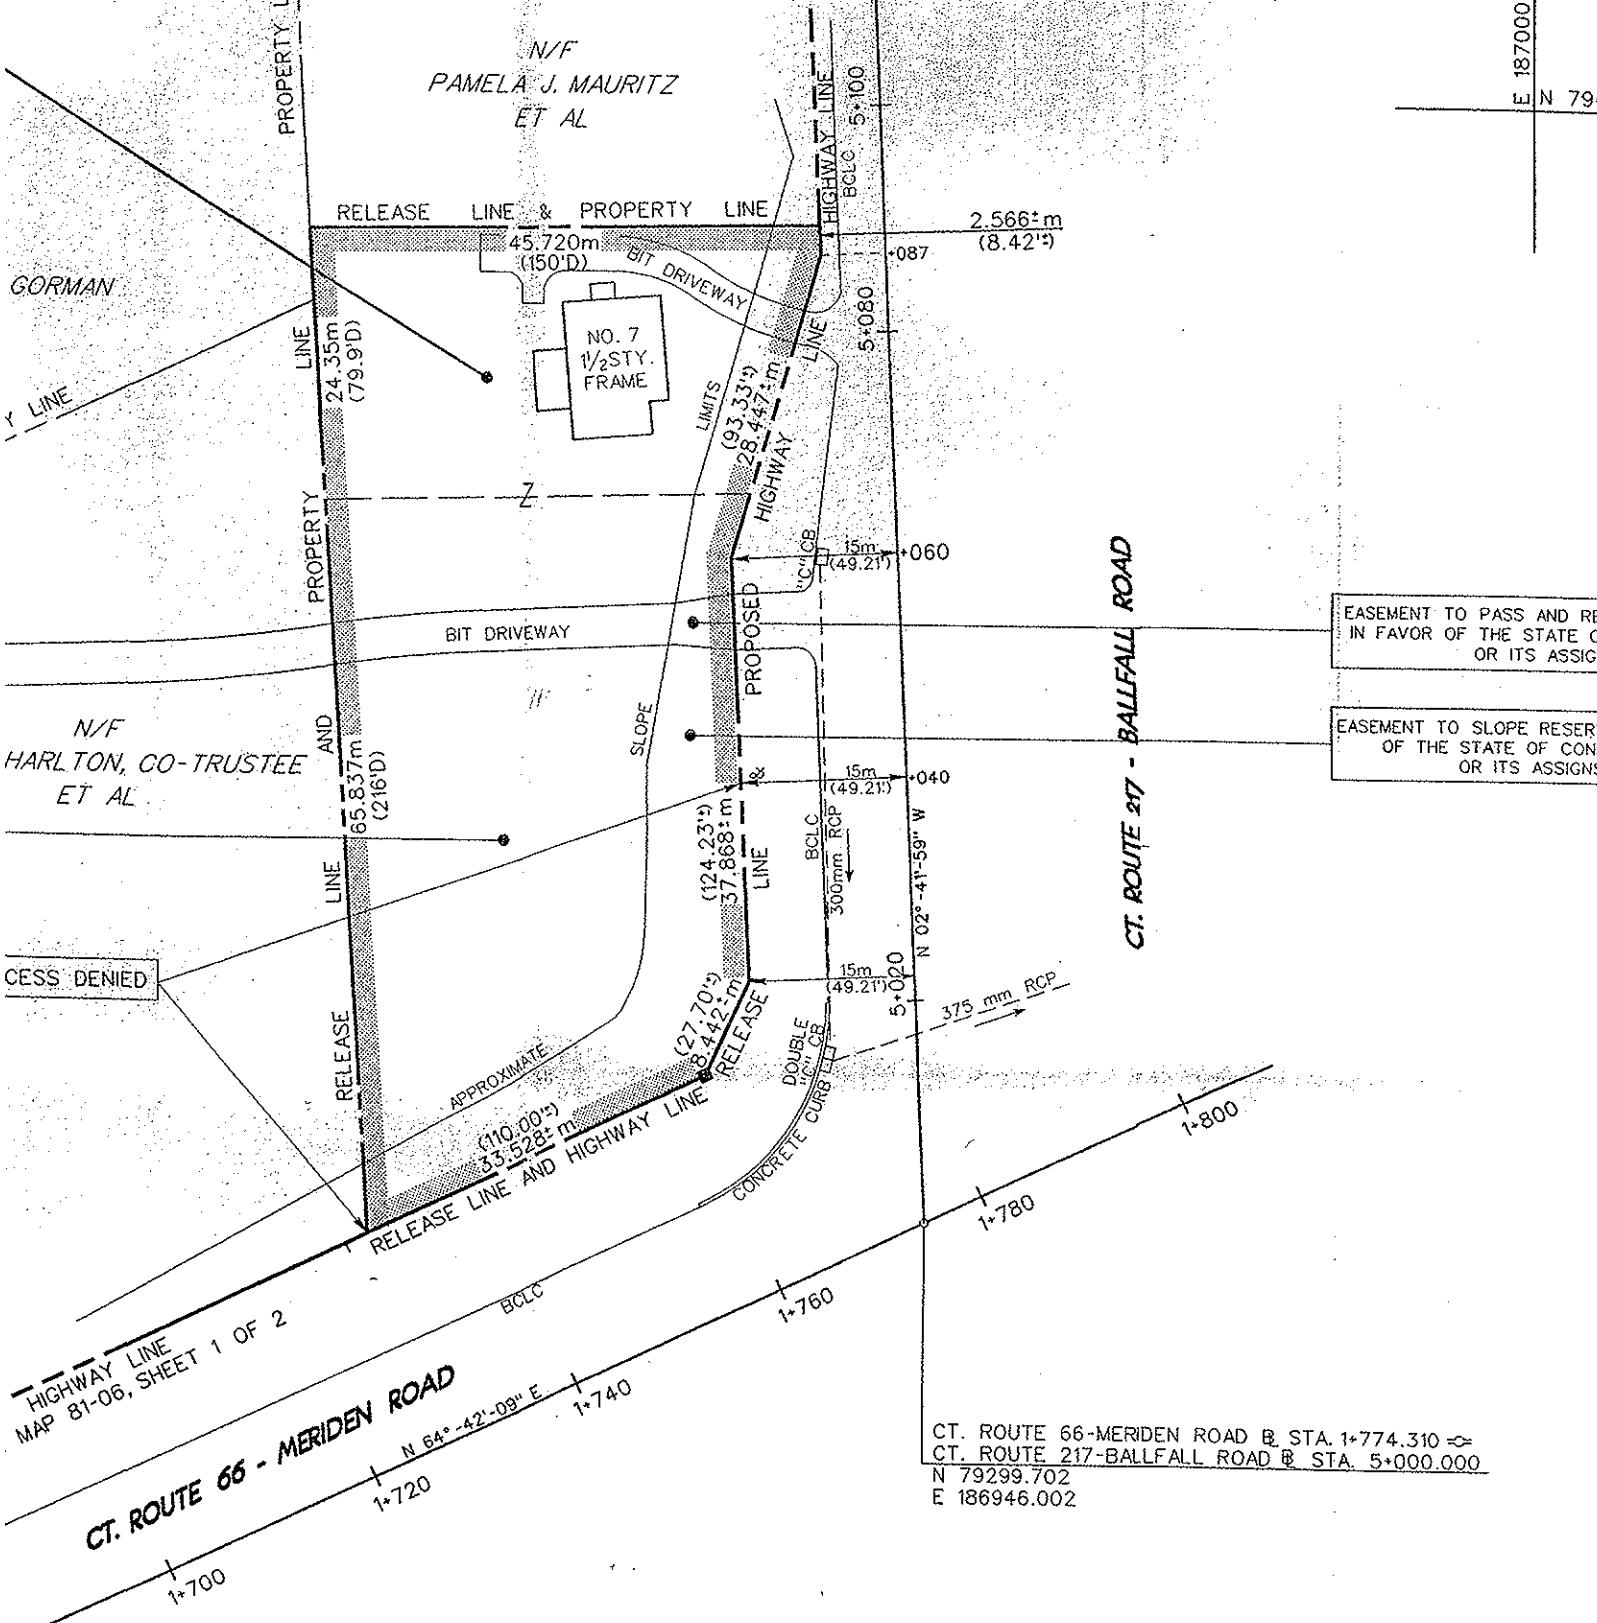

E 187000
N 79°

EASEMENT TO PASS AND RE
IN FAVOR OF THE STATE O
OR ITS ASSIGNS

EASEMENT TO SLOPE RESERV
OF THE STATE OF CONI
OR ITS ASSIGNS

CESS DENIED

HIGHWAY LINE
MAP 81-06, SHEET 1 OF 2

CT. ROUTE 66-MERIDEN ROAD @ STA. 1+774.310
CT. ROUTE 217-BALLFALL ROAD @ STA. 5+000.000
N 79299.702
E 186946.002

ERIDEN ROAD @ P.T. STA. 1+665.384

E 187000
N 792°

bing

7 Ballfall Road, Middletown, CT

Businesses | People | Collections | Locations

welcome | directions | collection

© 2009 Microsoft |

Subject Photo Page

Borrower/Client N/A			
Property Address 7 Ballfall Road			
City Middlefield	County Middlesex	State CT	Zip Code 06455
Lender State of Connecticut DOT			

Subject Front

7 Ballfall Road	
Sales Price	N/A
Gross Living Area	1,516
Total Rooms	7
Total Bedrooms	3
Total Bathrooms	1
Location	Average-
View	Average-
Site	0.76+/- Acre
Quality	Average
Age	1947

**Subject Rear**