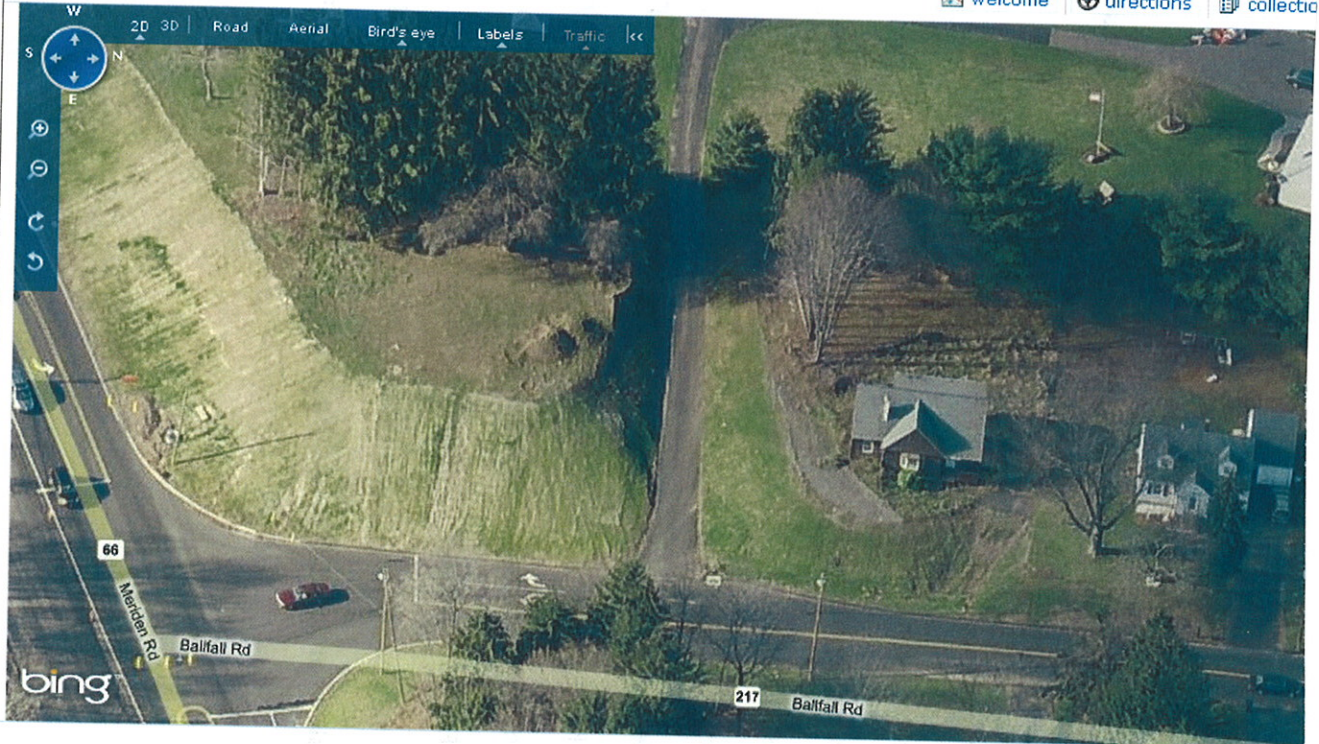

E 187000
N 79°

EASEMENT TO PASS AND RE
IN FAVOR OF THE STATE O
OR ITS ASSIGNS

EASEMENT TO SLOPE RESERV
OF THE STATE OF CONI
OR ITS ASSIGNS

CESS DENIED

HIGHWAY LINE
MAP 81-06, SHEET 1 OF 2

CT. ROUTE 66-MERIDEN ROAD @ STA. 1+774.310
CT. ROUTE 217-BALLFALL ROAD @ STA. 5+000.000
N 79299.702
E 186946.002

ERIDEN ROAD @ P.T. STA. 1+665.384

E 187000
N 792°

bing

7 Ballfall Road, Middletown, CT

Businesses | People | Collections | Locations

welcome | directions | collection

© 2009 Microsoft |

Subject Photo Page

Borrower/Client N/A			
Property Address 7 Ballfall Road			
City Middlefield	County Middlesex	State CT	Zip Code 06455
Lender State of Connecticut DOT			

Subject Front

7 Ballfall Road	
Sales Price	N/A
Gross Living Area	1,516
Total Rooms	7
Total Bedrooms	3
Total Bathrooms	1
Location	Average-
View	Average-
Site	0.76+/- Acre
Quality	Average
Age	1947