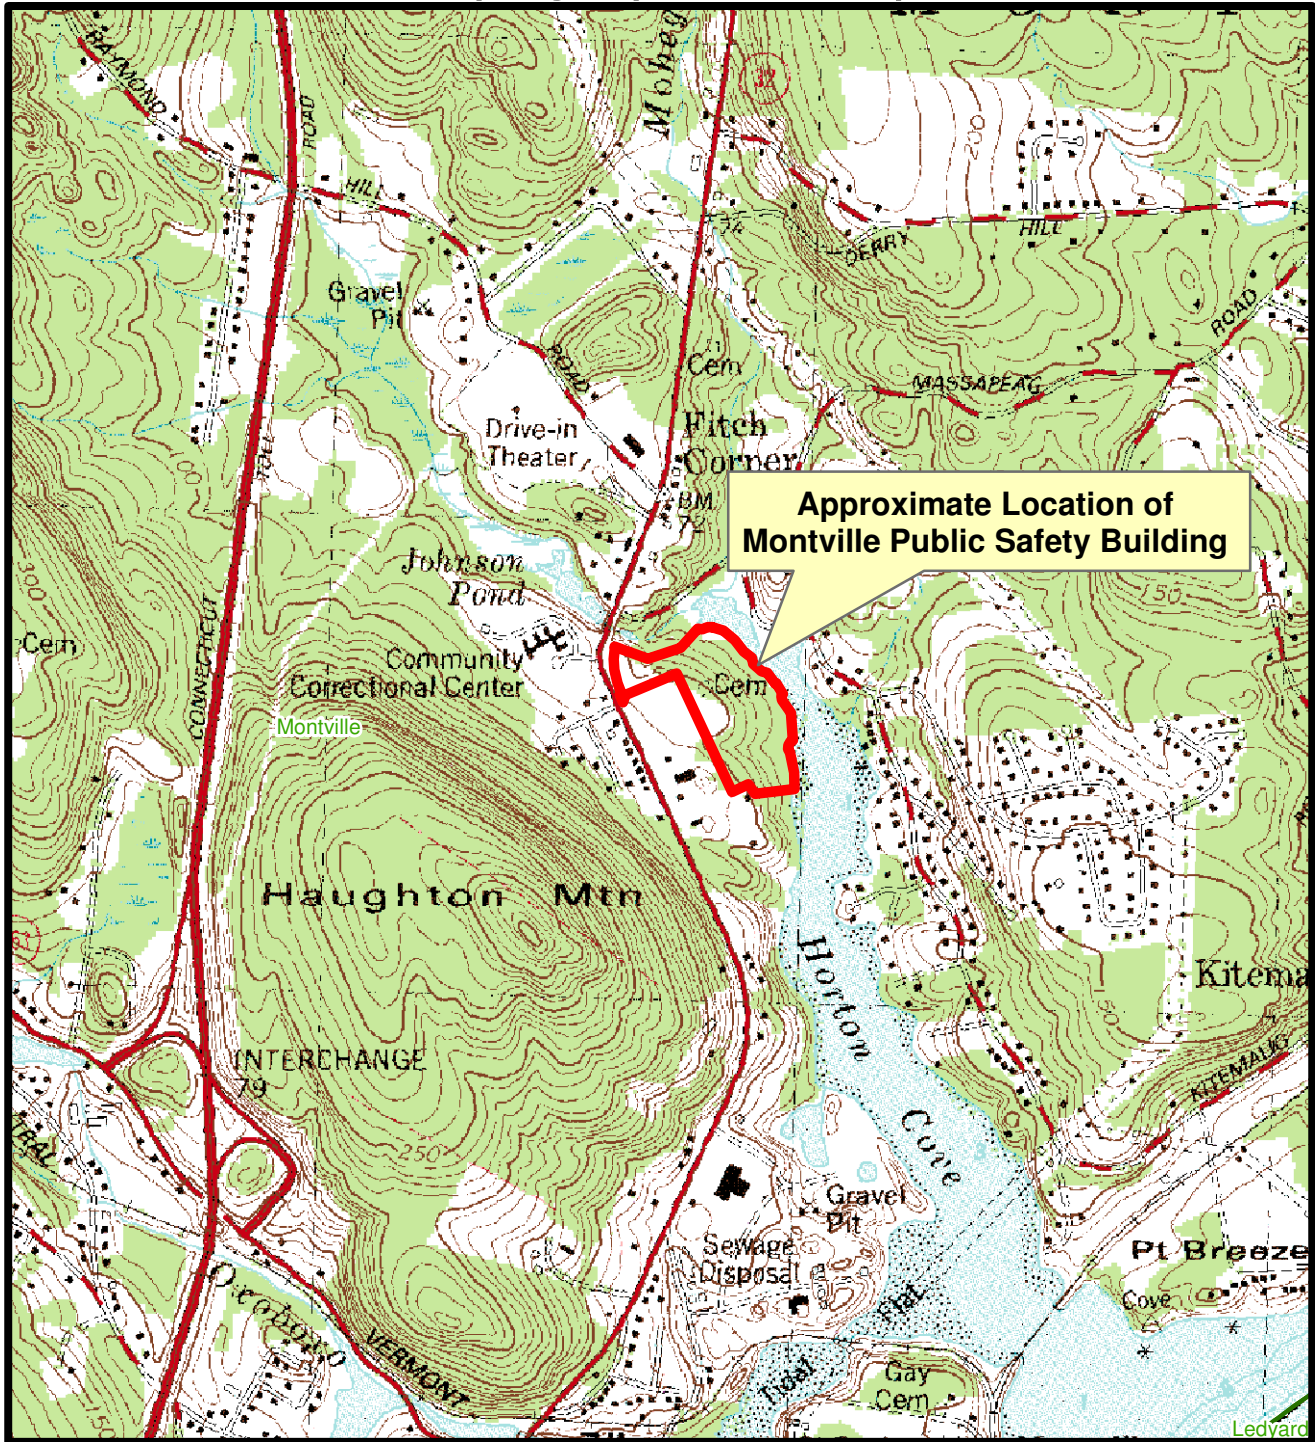

Montville Public Safety Building 911 Route 32, Montville, CT Topographical Map

Legend