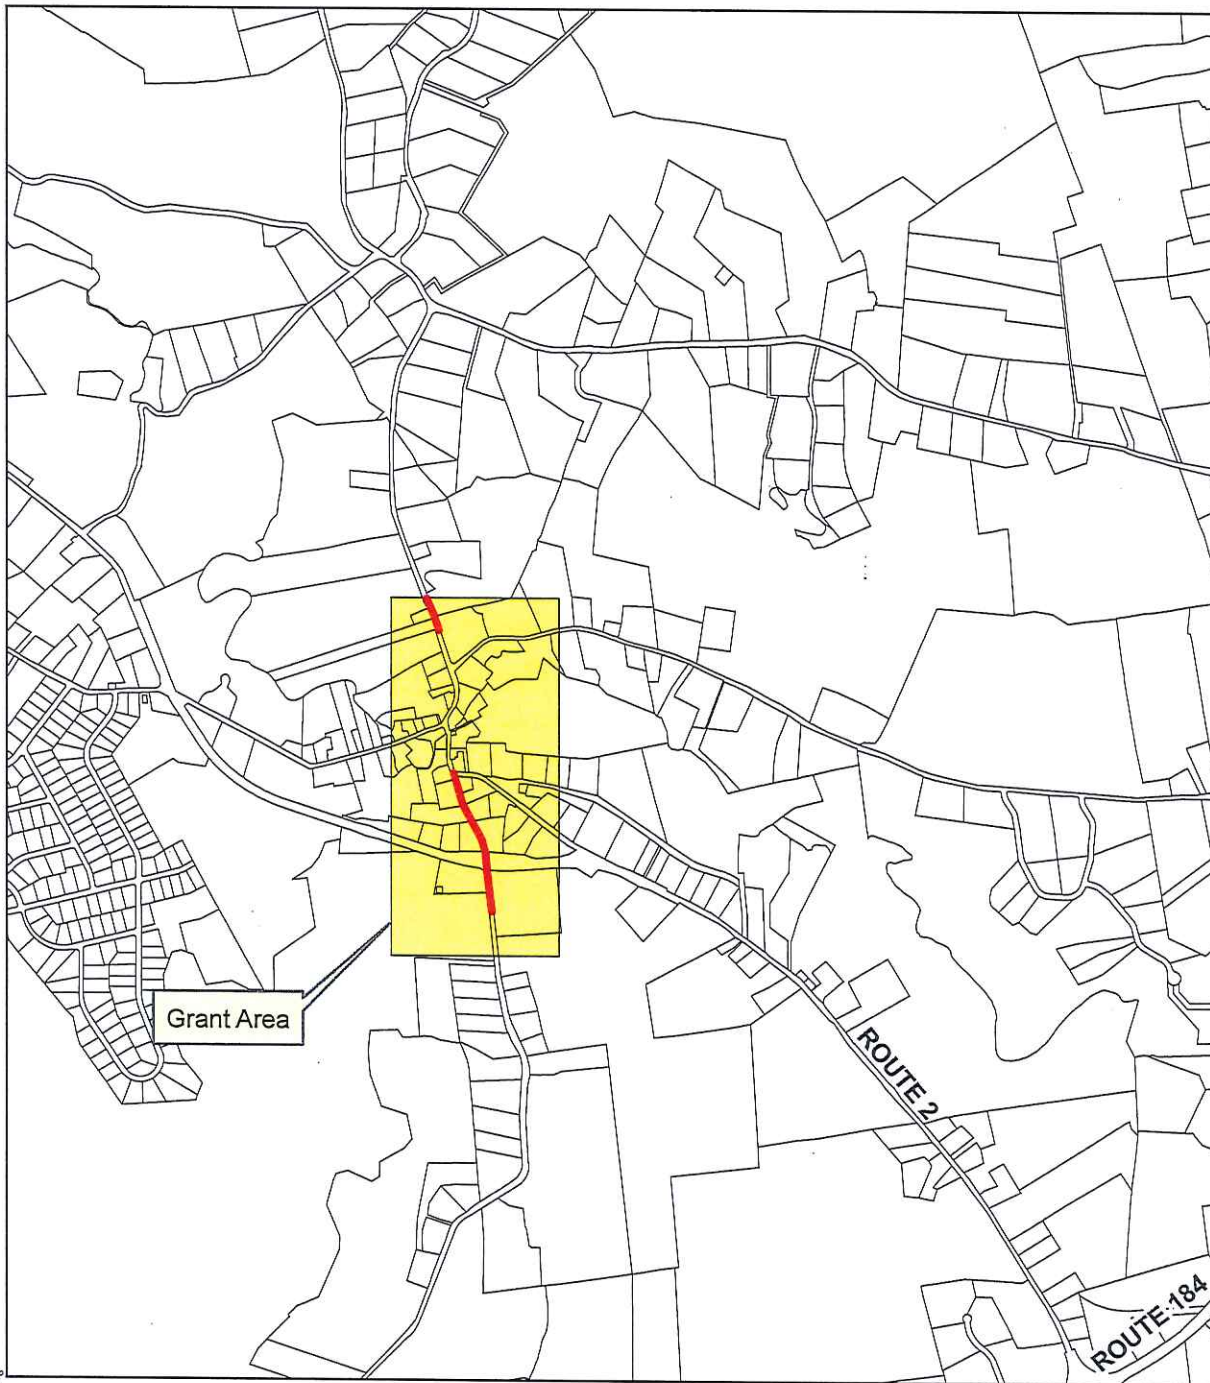

Map of Grant Area