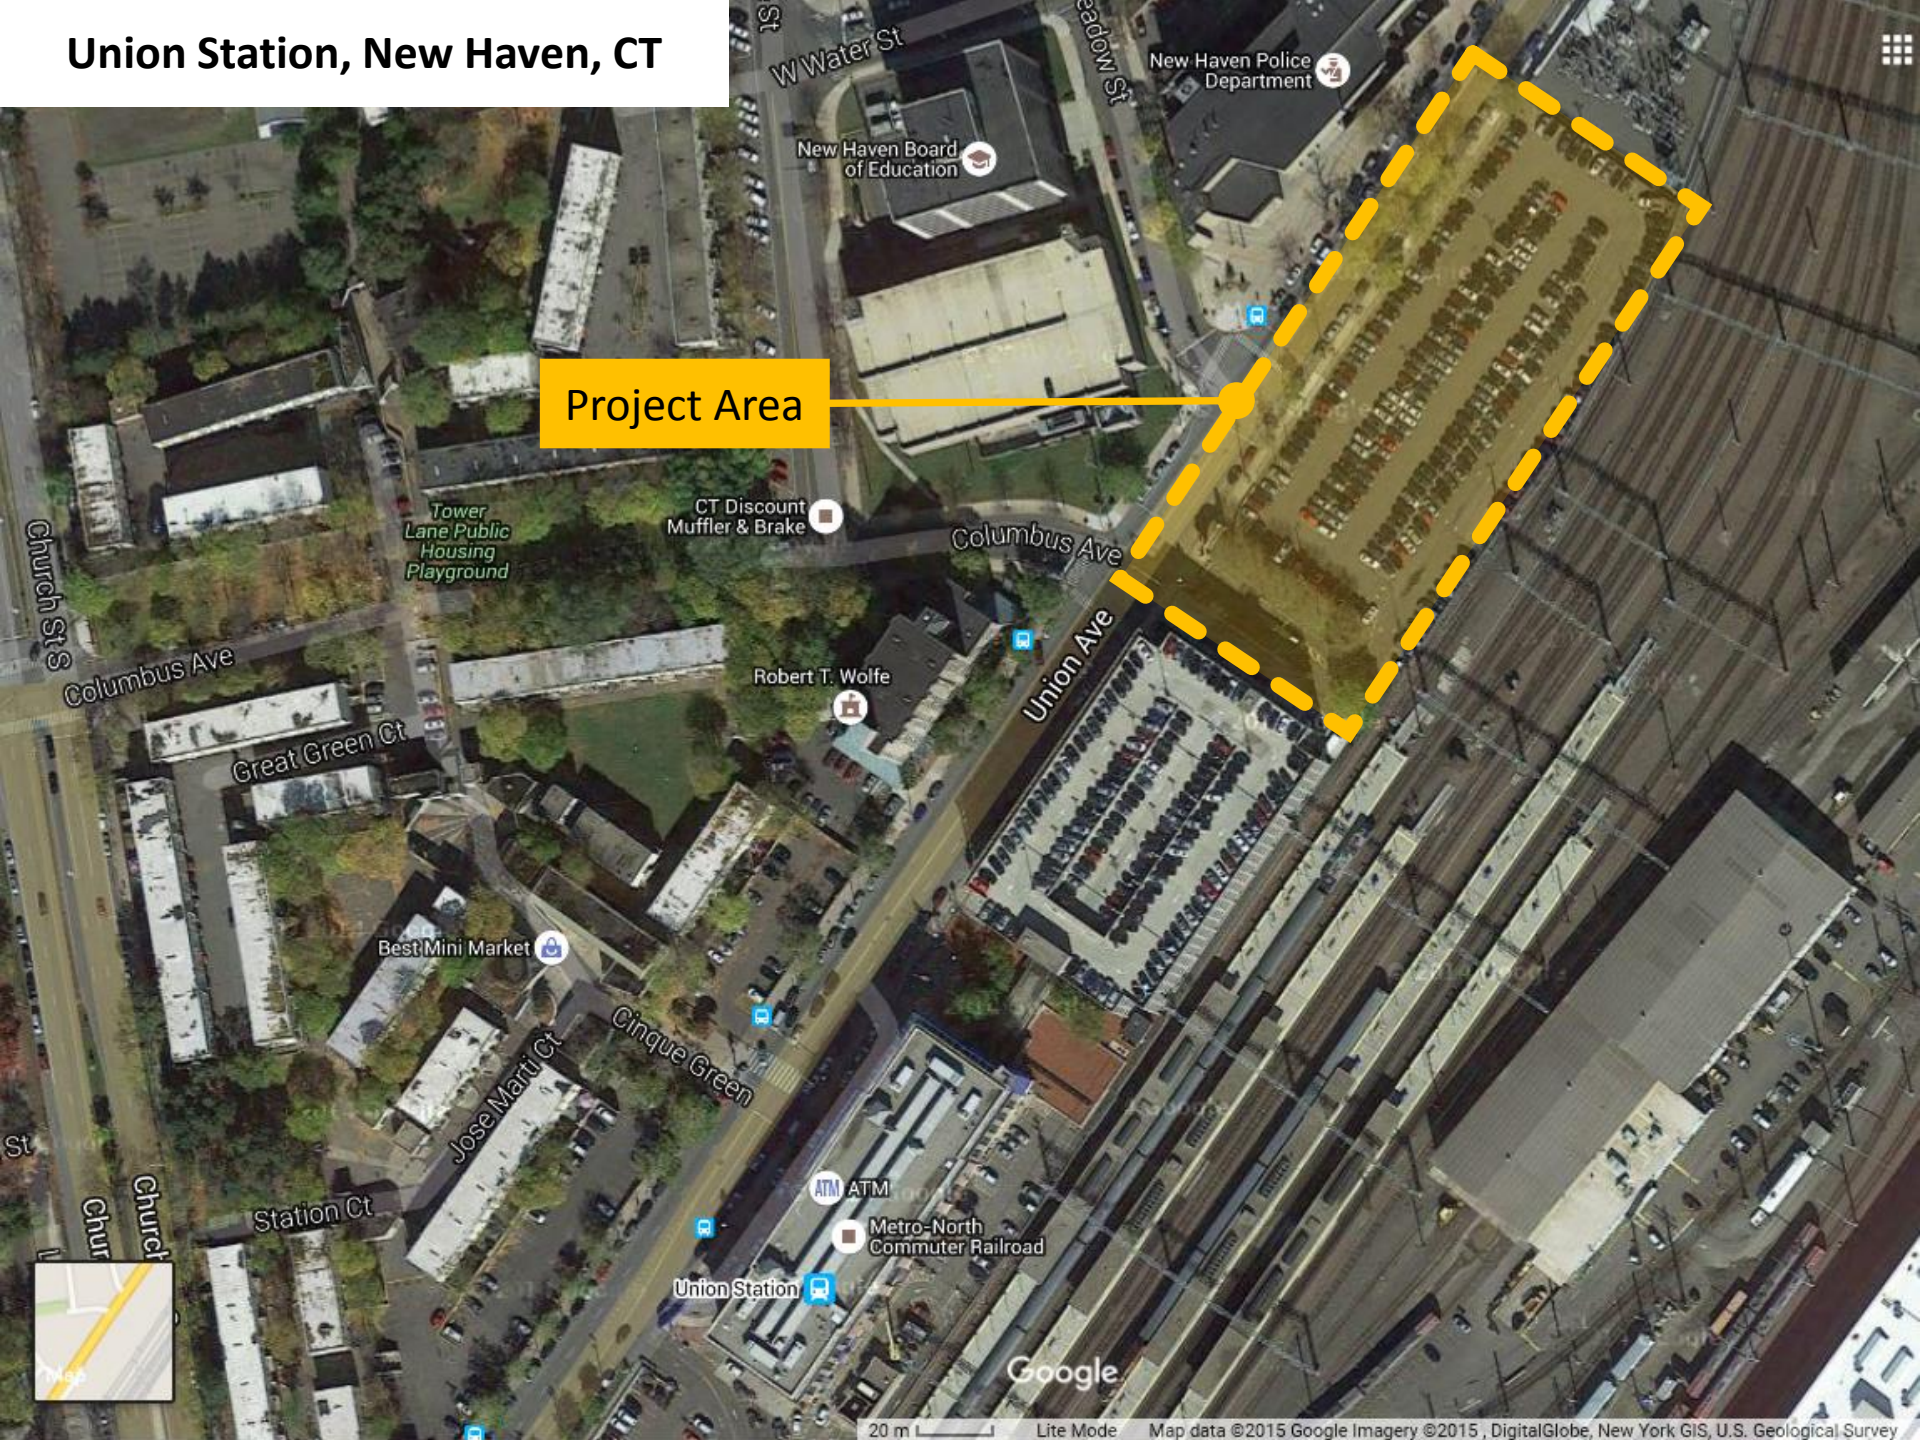

Union Station, New Haven, CT

Project Area

20 m

Lite Mode

Map data ©2015 Google Imagery ©2015, DigitalGlobe, New York GIS, U.S. Geological Survey