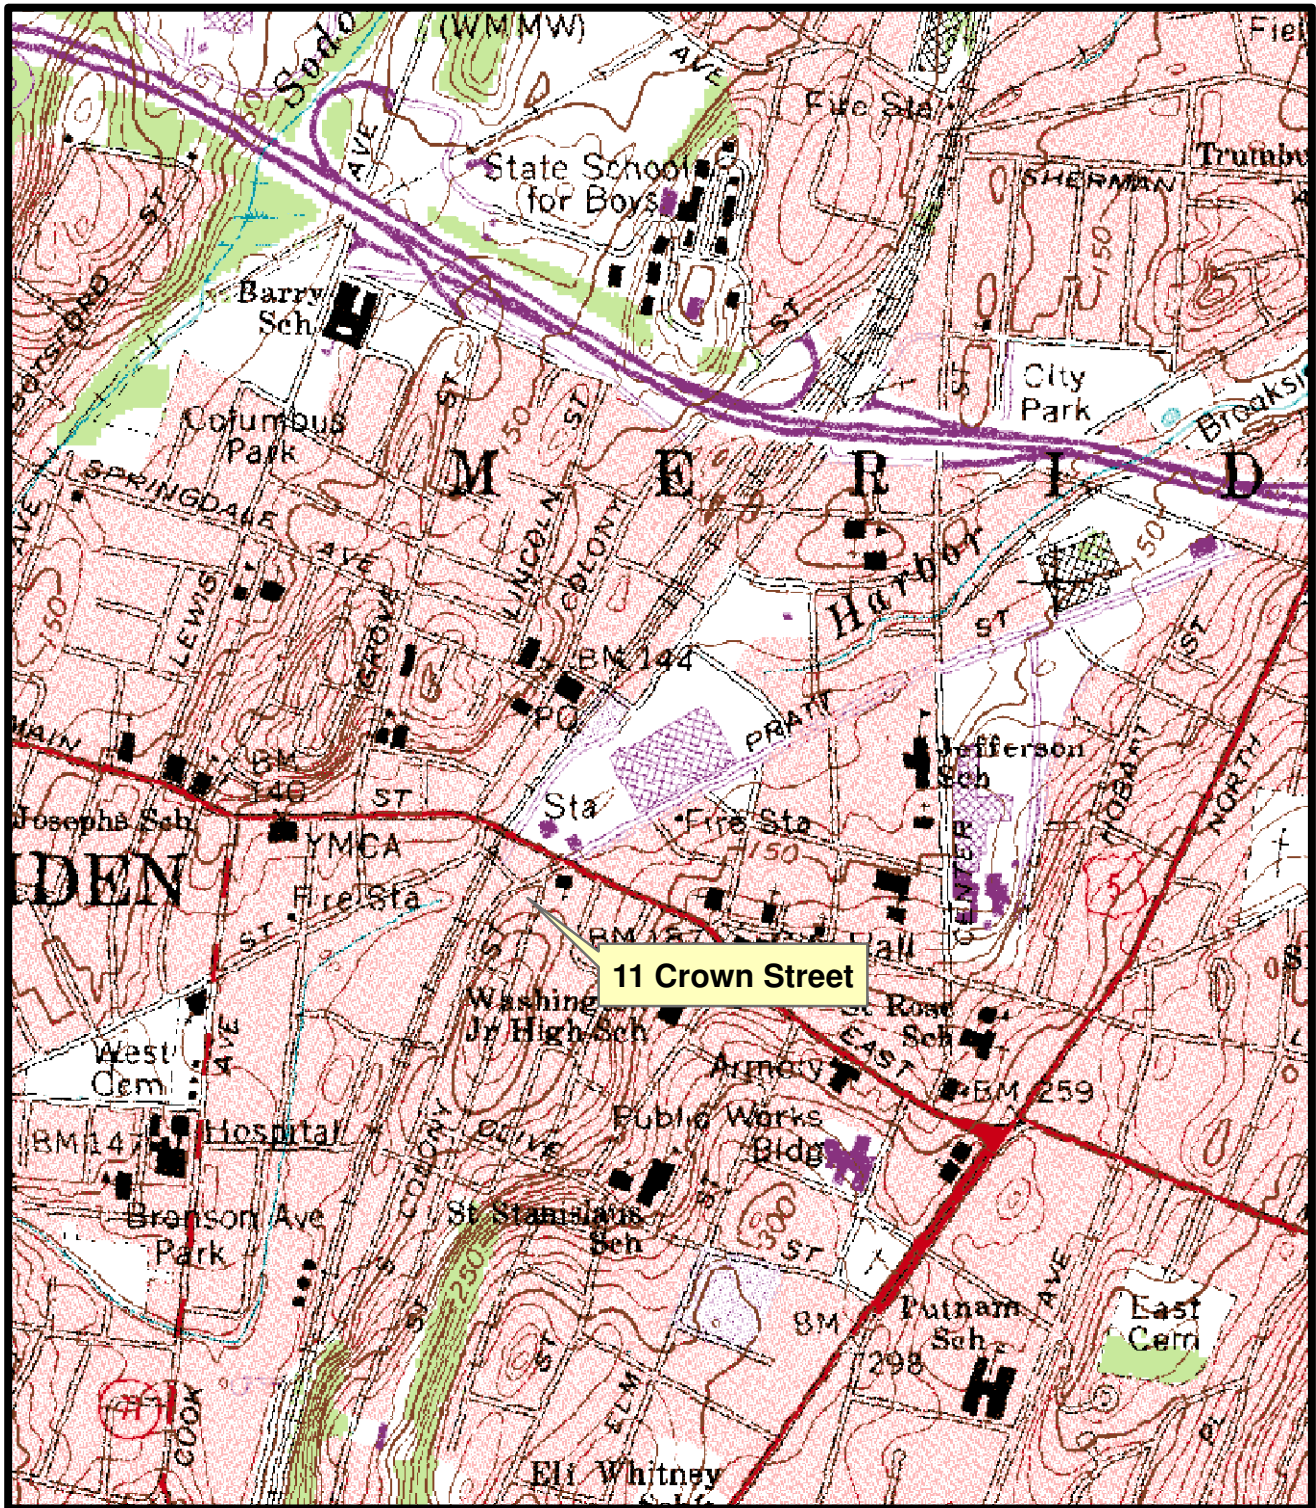

DECD HUD Challenge Grant Land Acquisition Project - Meriden, CT Location Map

0 550 1,100 2,200 Feet