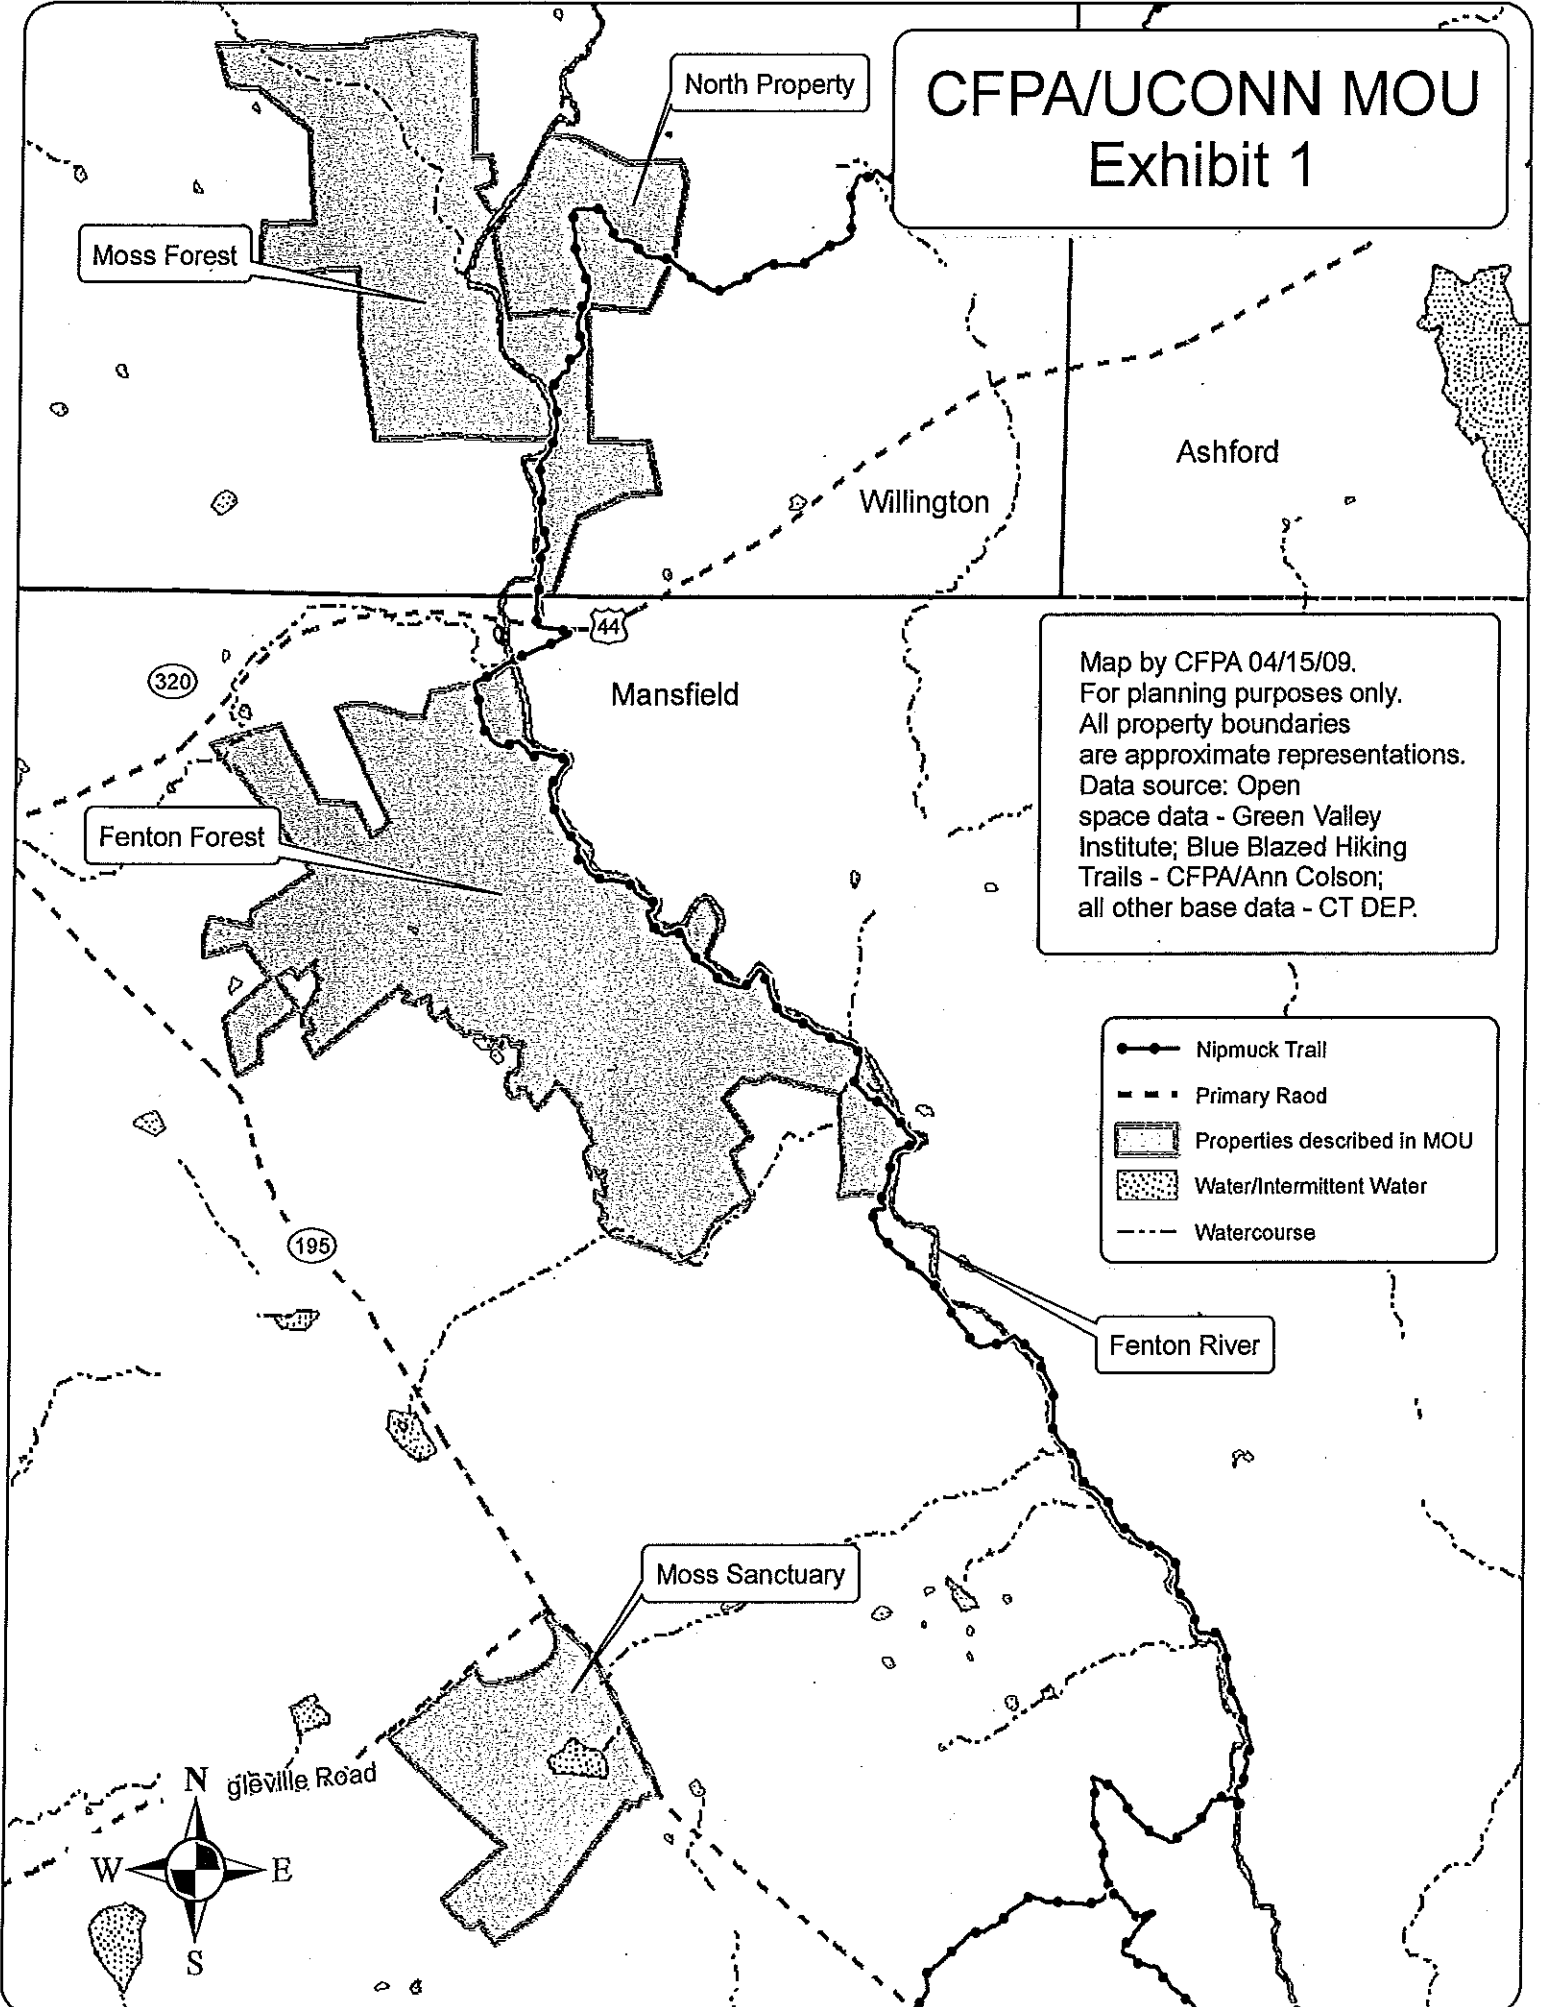

# CFPA/UCONN MOU Exhibit 1

Moss Forest

North Property

Ashford

Willington

Mansfield

Fenton Forest

Map by CFPA 04/15/09.  
For planning purposes only.  
All property boundaries  
are approximate representations.  
Data source: Open  
space data - Green Valley  
Institute; Blue Blazed Hiking  
Trails - CFPA/Ann Colson;  
all other base data - CT DEP.

- Nipmuck Trail
- - - Primary Road
- ▨ Properties described in MOU
- ▨ Water/Intermittent Water
- - - Watercourse

Fenton River

Moss Sanctuary

N glenville Road