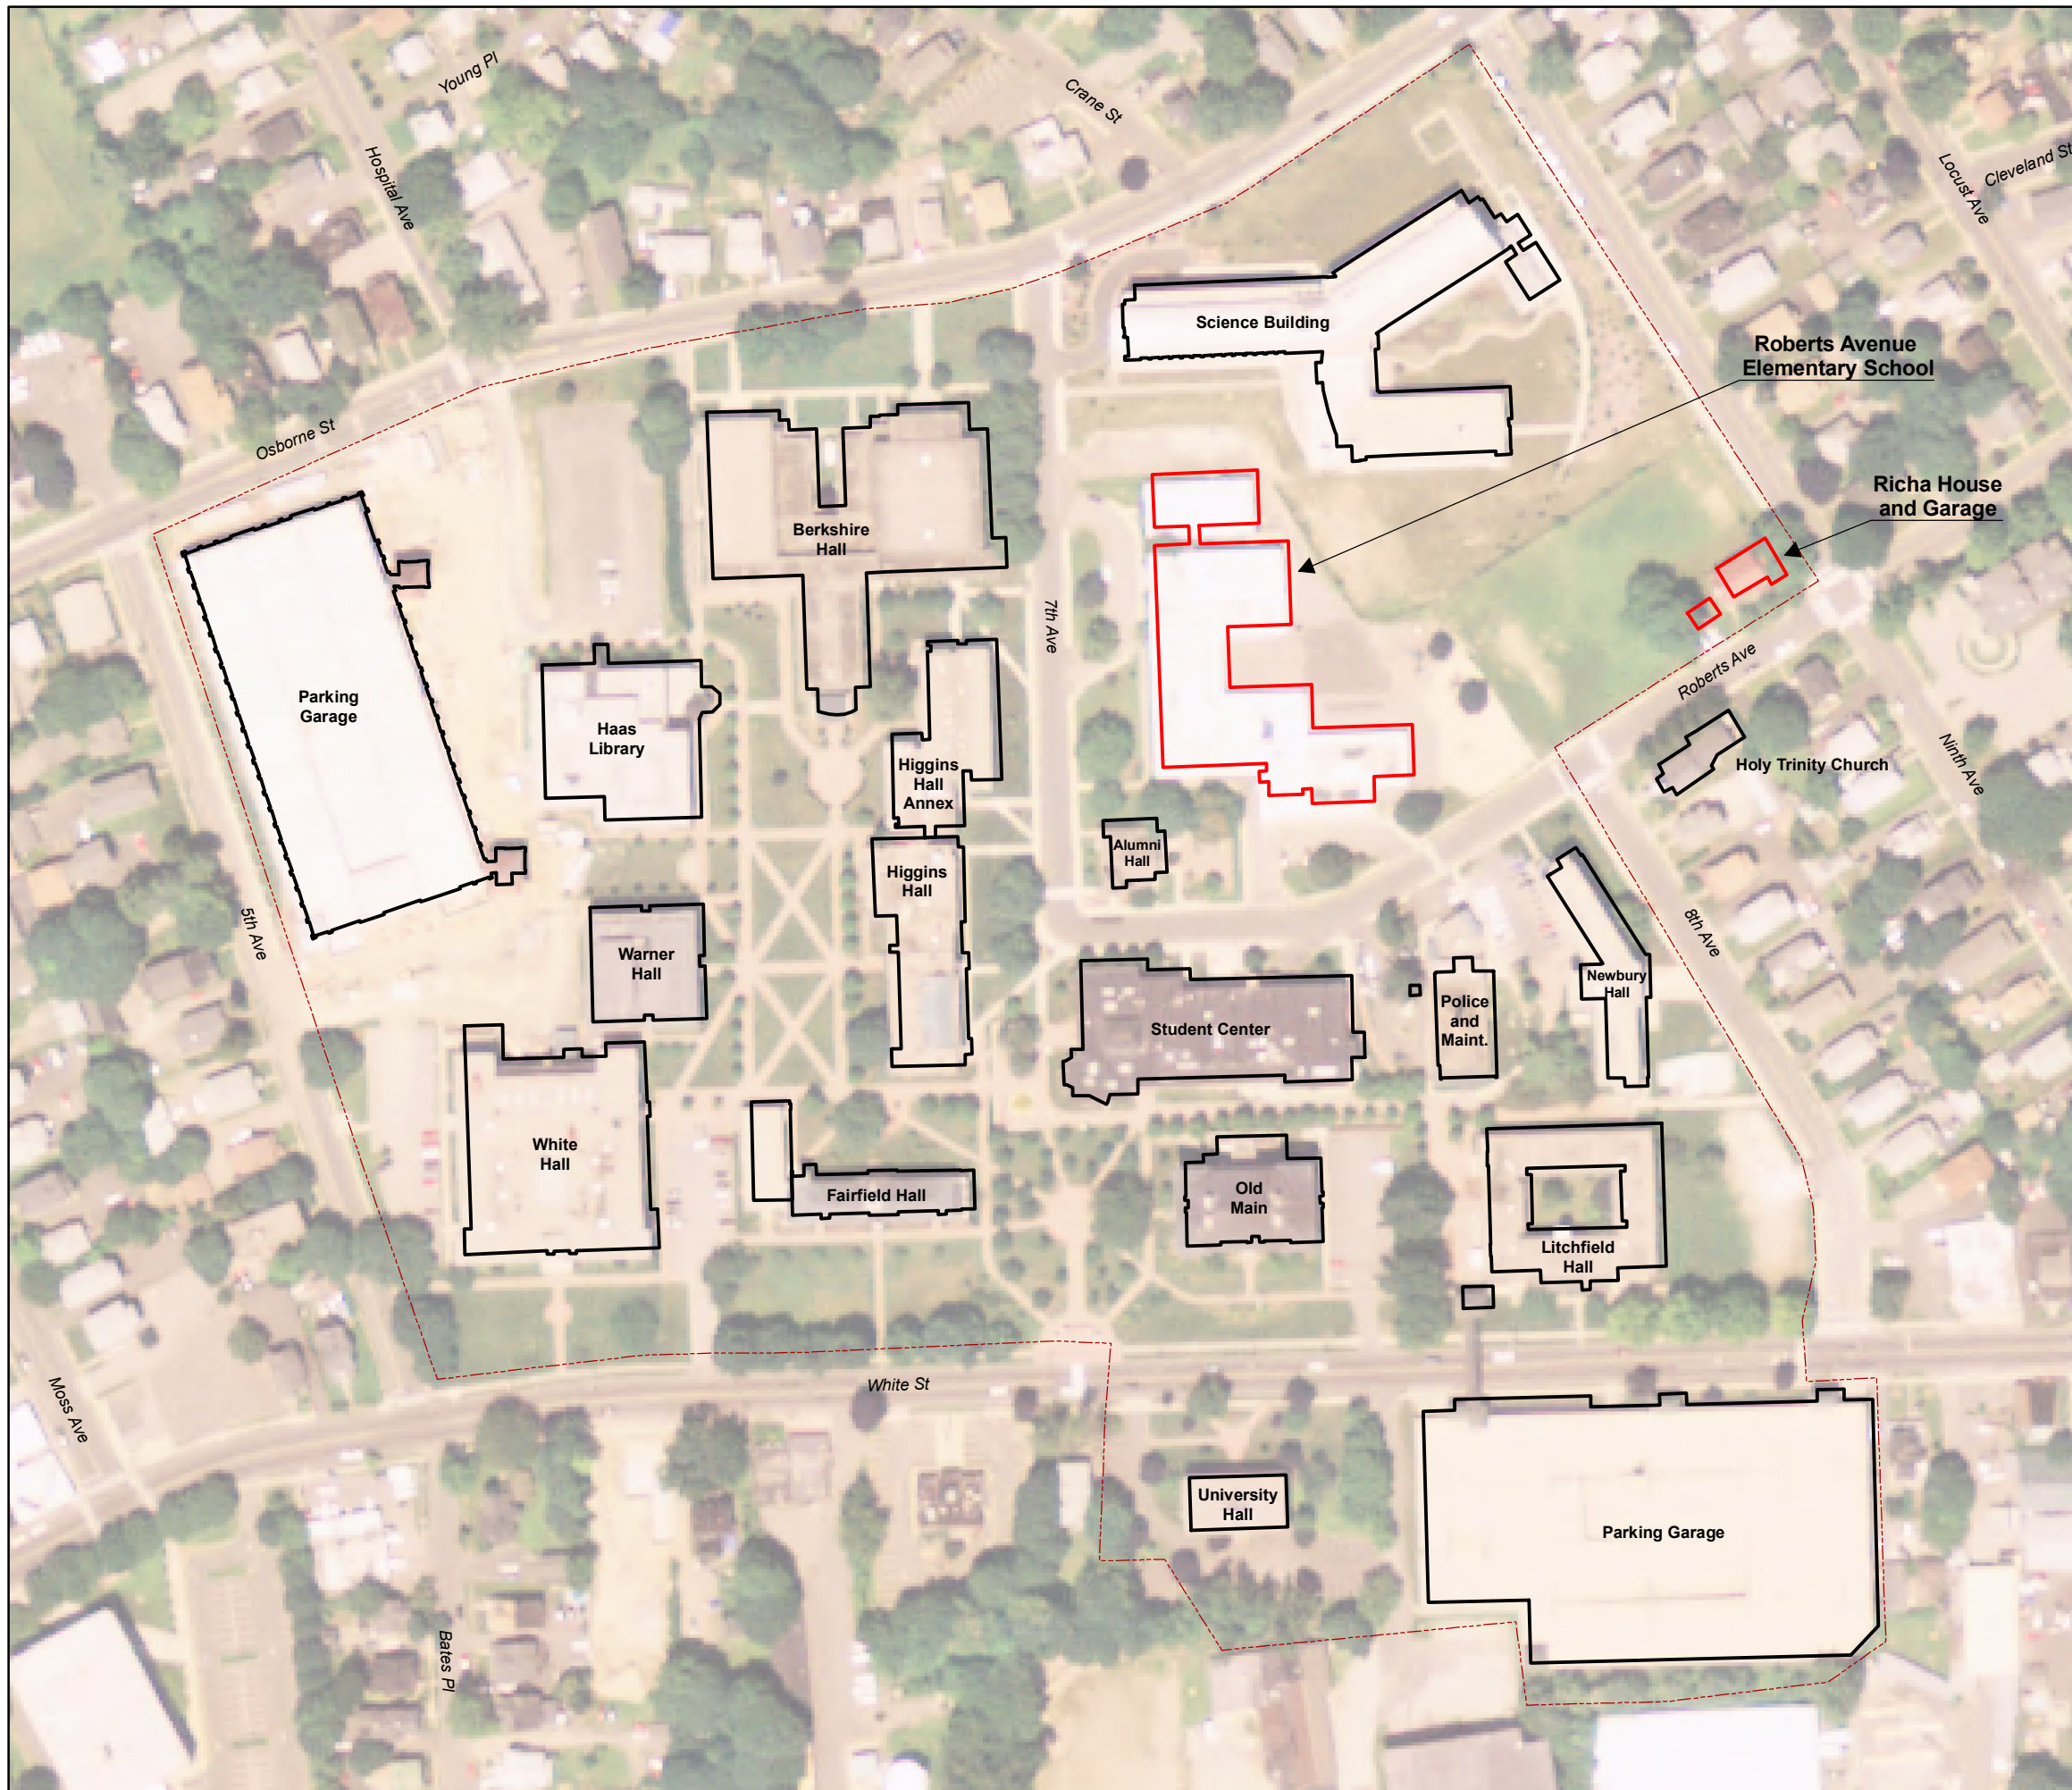

WCSU 2007 Master Plan Midtown Campus Existing Conditions and Proposed Demolition

Legend

-  WCSU Midtown Campus
-  2007 Master Plan Demolition
-  Existing Buildings