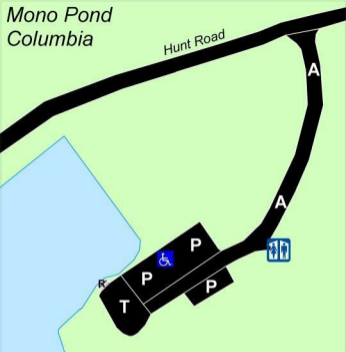

Mono Pond Columbia

Legend

- A** Access Road
- P** Parking Area
- R** Ramp
- T** Turning Area

Handicapped
Parking

Handicapped
Toilet

Paved

Concrete
Slab

Not to scale