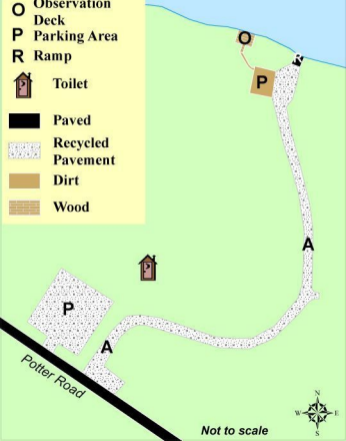

# Pine Acres Lake Hampton

## Legend

- A** Access Road
- O** Observation Deck
- P** Parking Area
- R** Ramp
-  Toilet
-  Paved
-  Recycled Pavement
-  Dirt
-  Wood

Not to scale