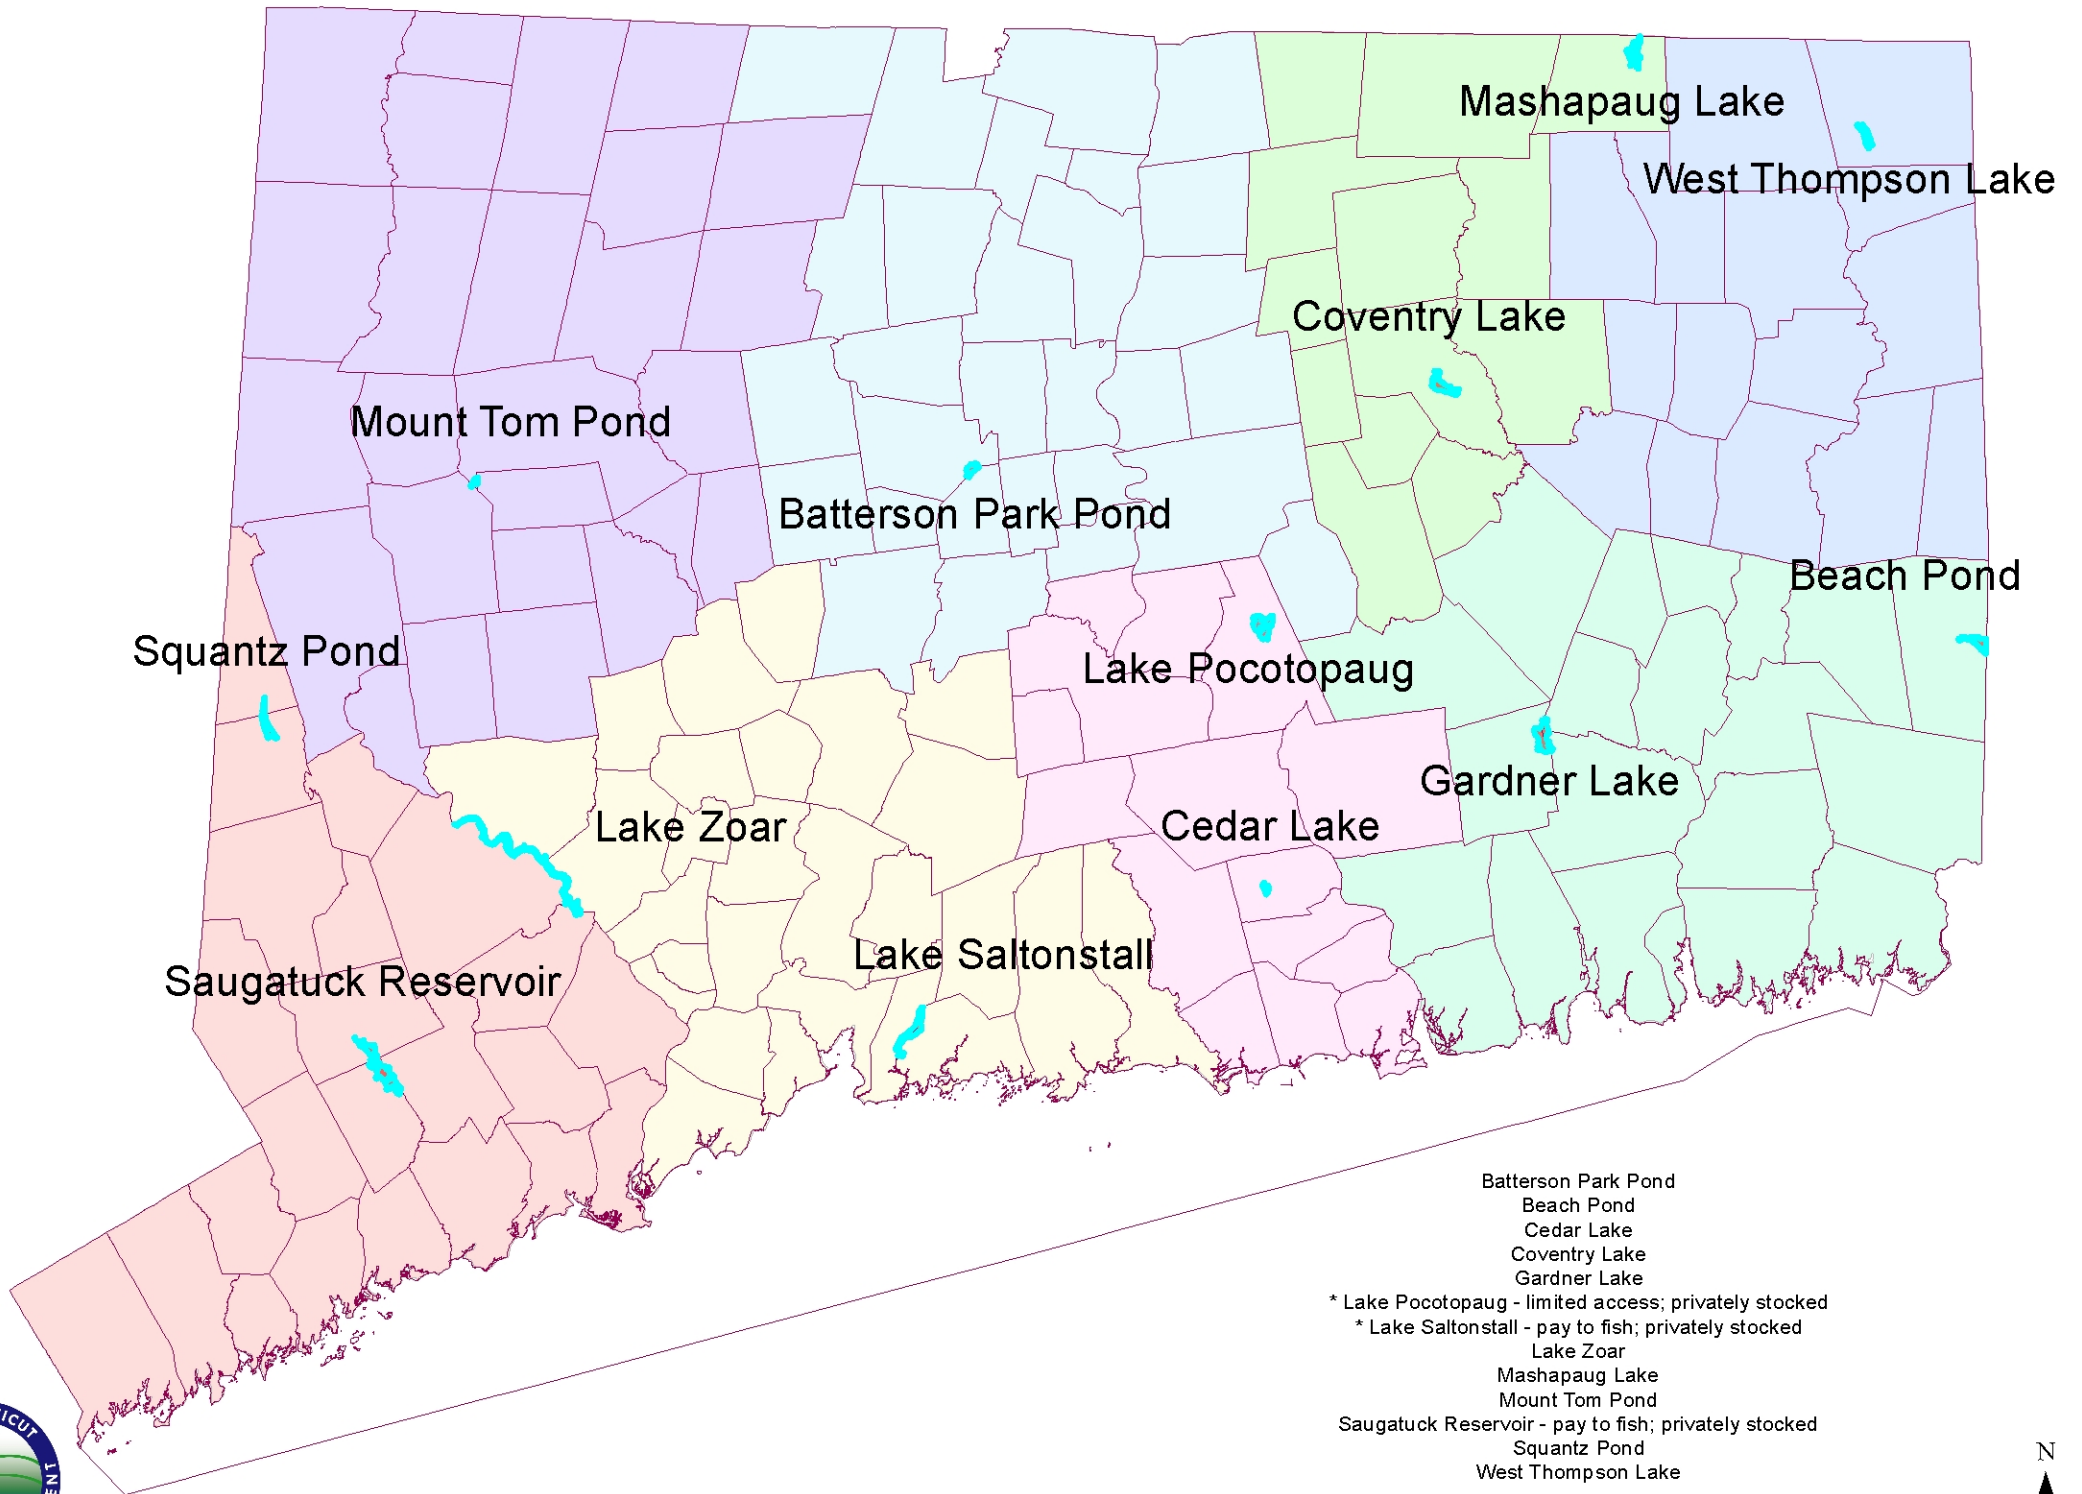

# Walleye Lakes of Connecticut

0 1.25 2.5 5 7.5 10 Miles