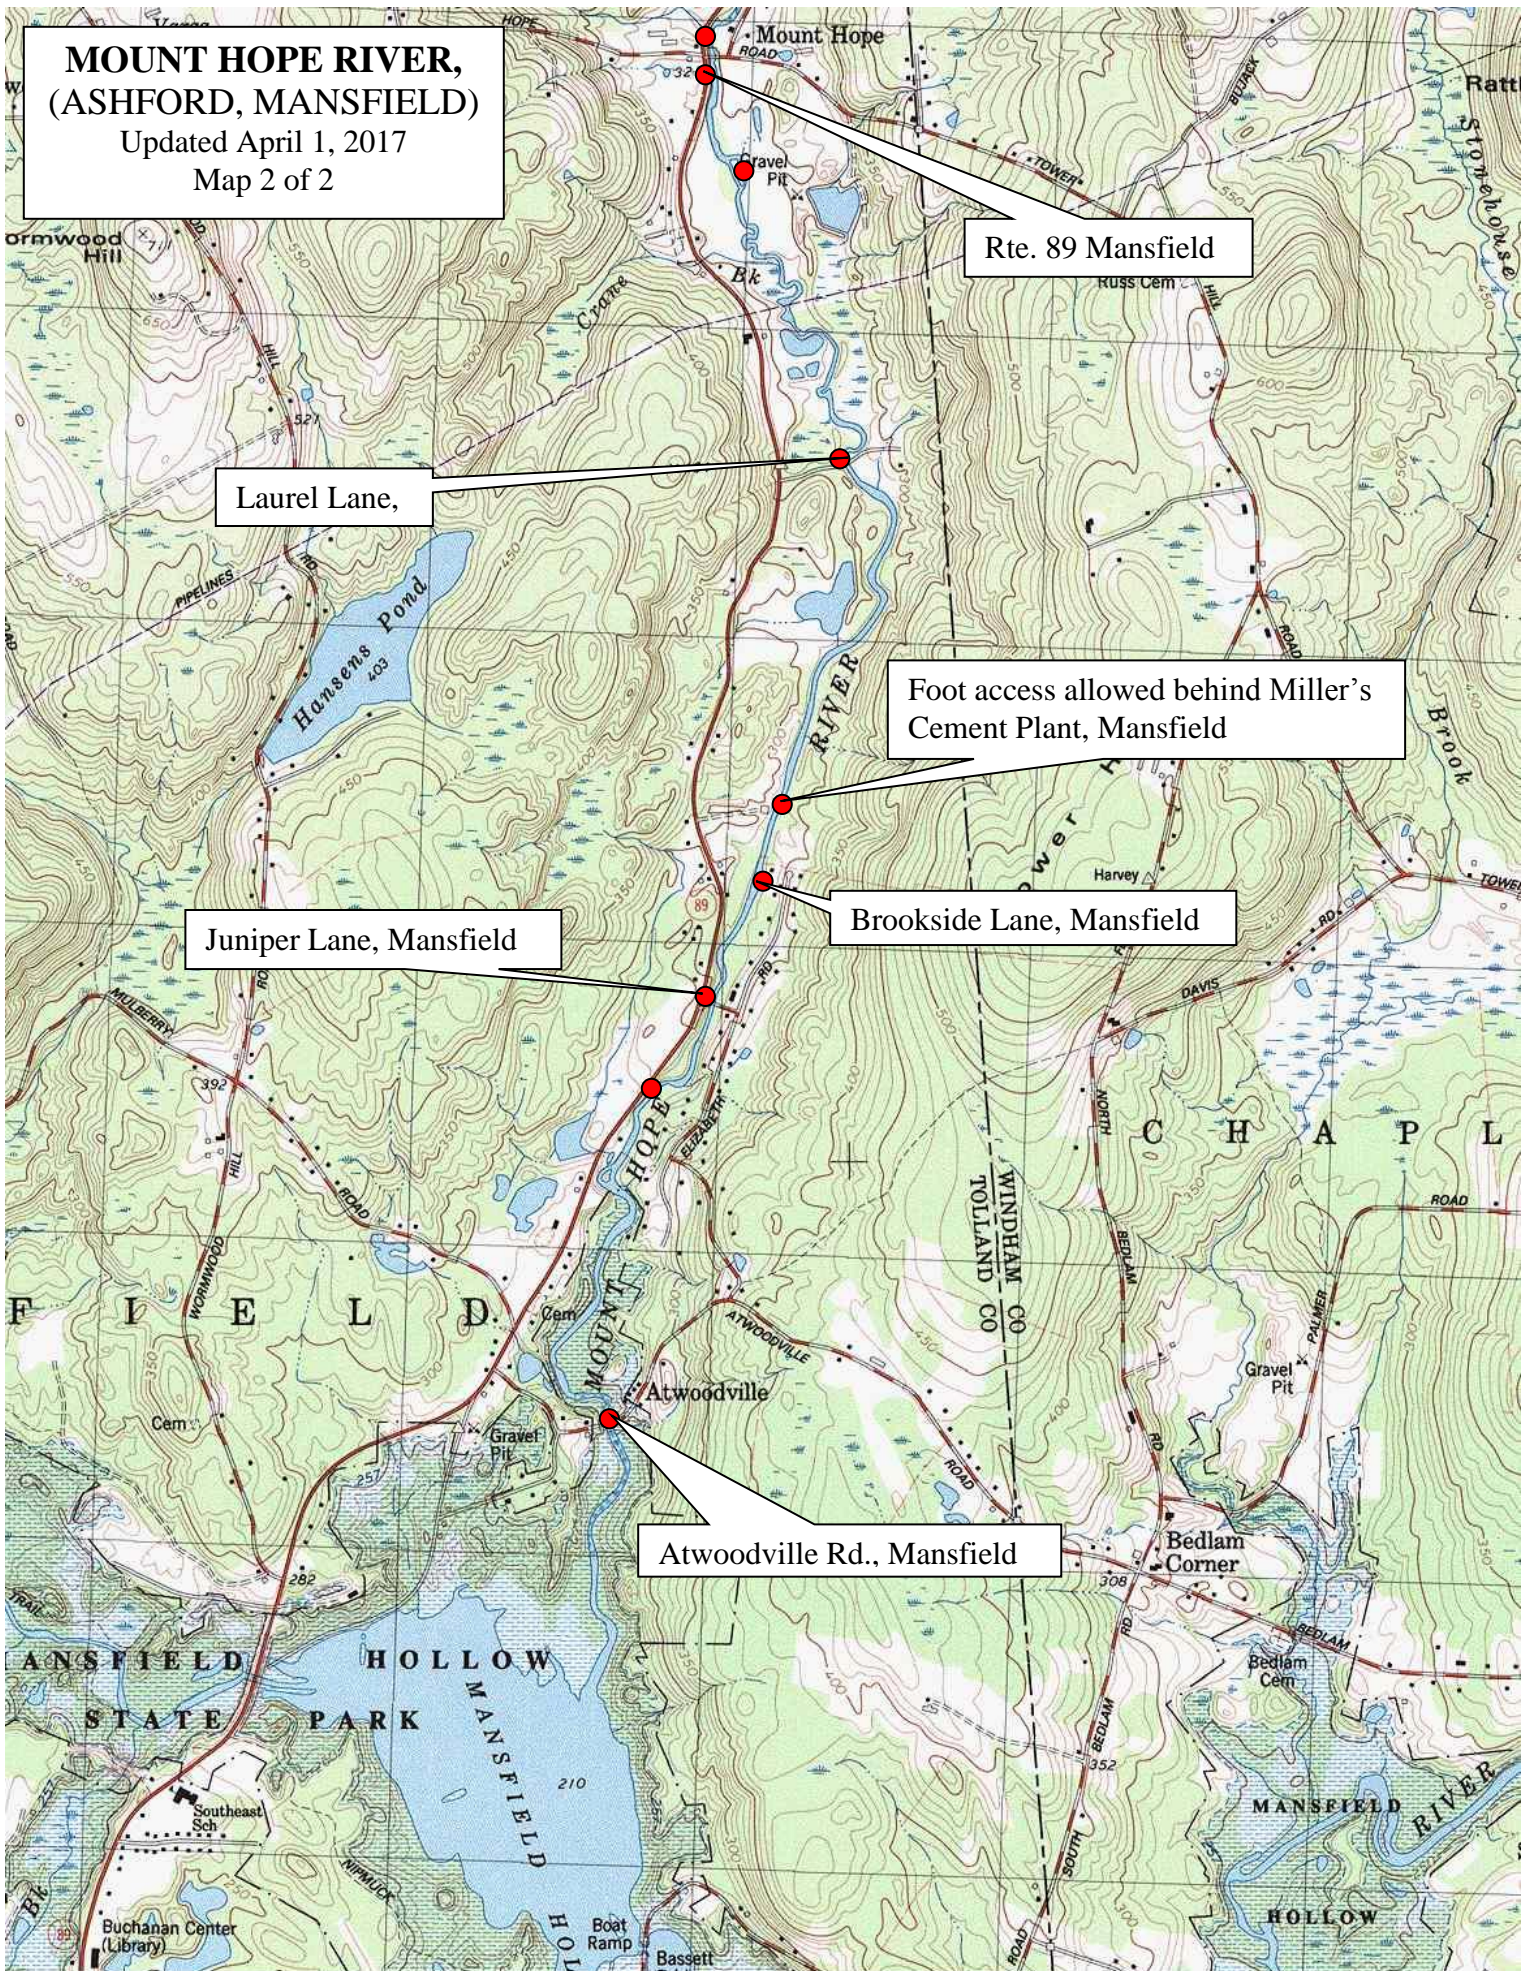

# MOUNT HOPE RIVER, (ASHFORD, MANSFIELD)

Updated April 1, 2017

Map 1 of 2

Rte. 89

Rte. 89, Ashford, firehouse

Behind Town Hall, Ashford.

Historical Society around  
Rte 89 & 44, Ashford.

Rte. 44

Rte. 89, Ashford

Rte. 89 Ashford

River Rd.  
Mansfield,

**MOUNT HOPE RIVER,  
(ASHFORD, MANSFIELD)**

Updated April 1, 2017

Map 2 of 2

Rte. 89 Mansfield

Laurel Lane,

Foot access allowed behind Miller's  
Cement Plant, Mansfield

Juniper Lane, Mansfield

Brookside Lane, Mansfield

Atwoodville Rd., Mansfield