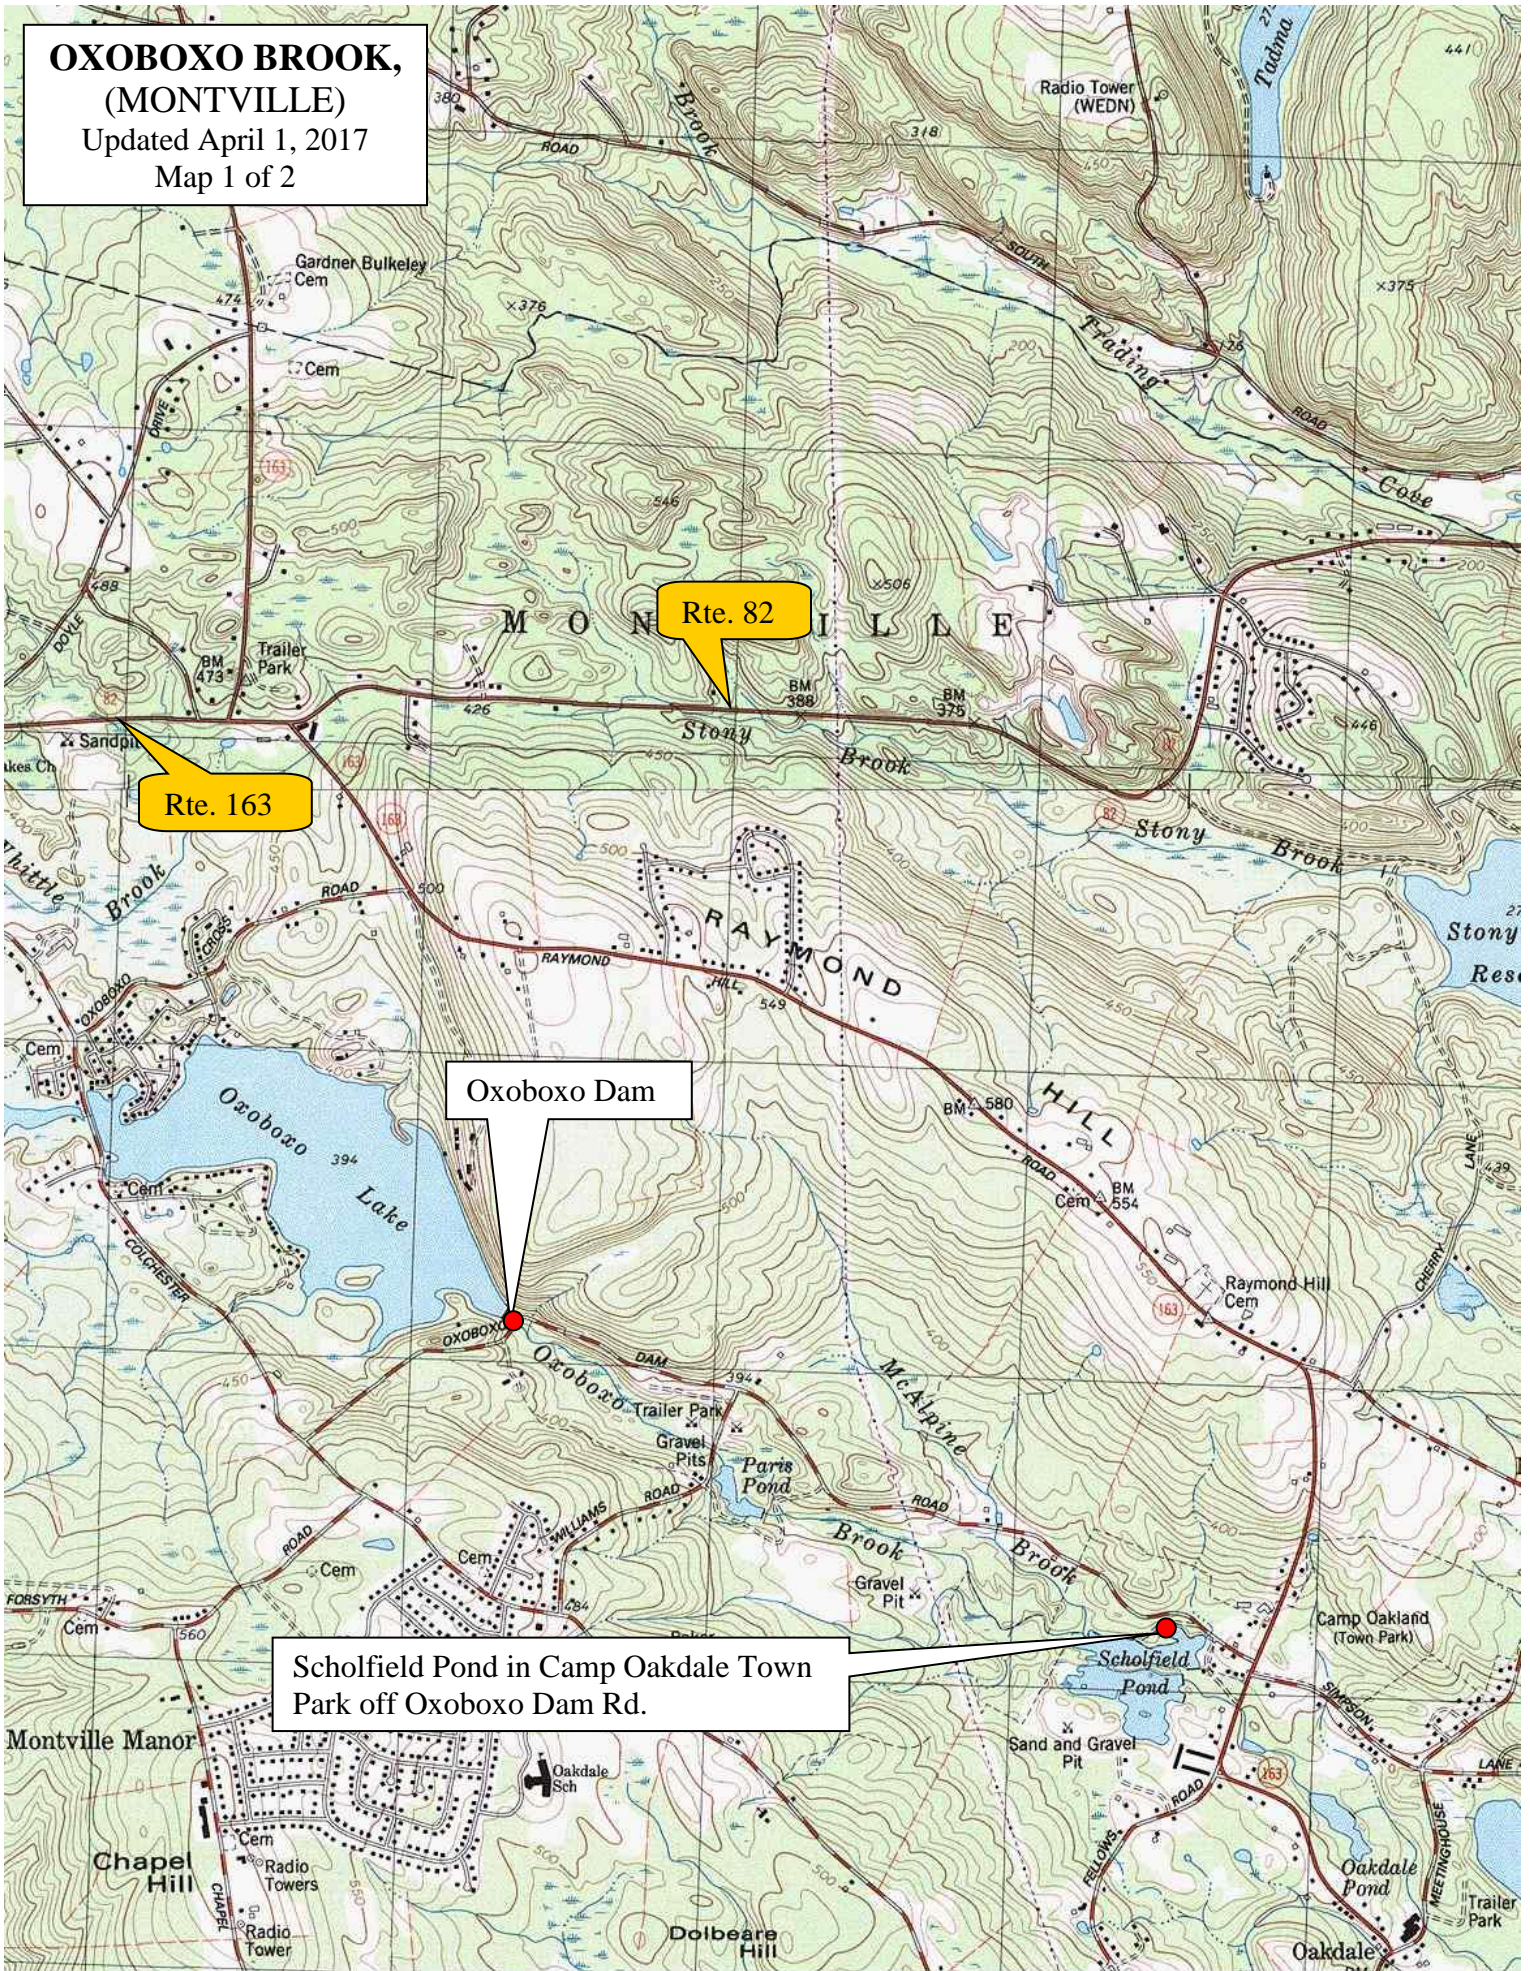

OXOBOXO BROOK, (MONTVILLE)

Updated April 1, 2017

Map 1 of 2

Rte. 163

Rte. 82

Oxoboxo Dam

Scholfield Pond in Camp Oakdale Town
Park off Oxoboxo Dam Rd.