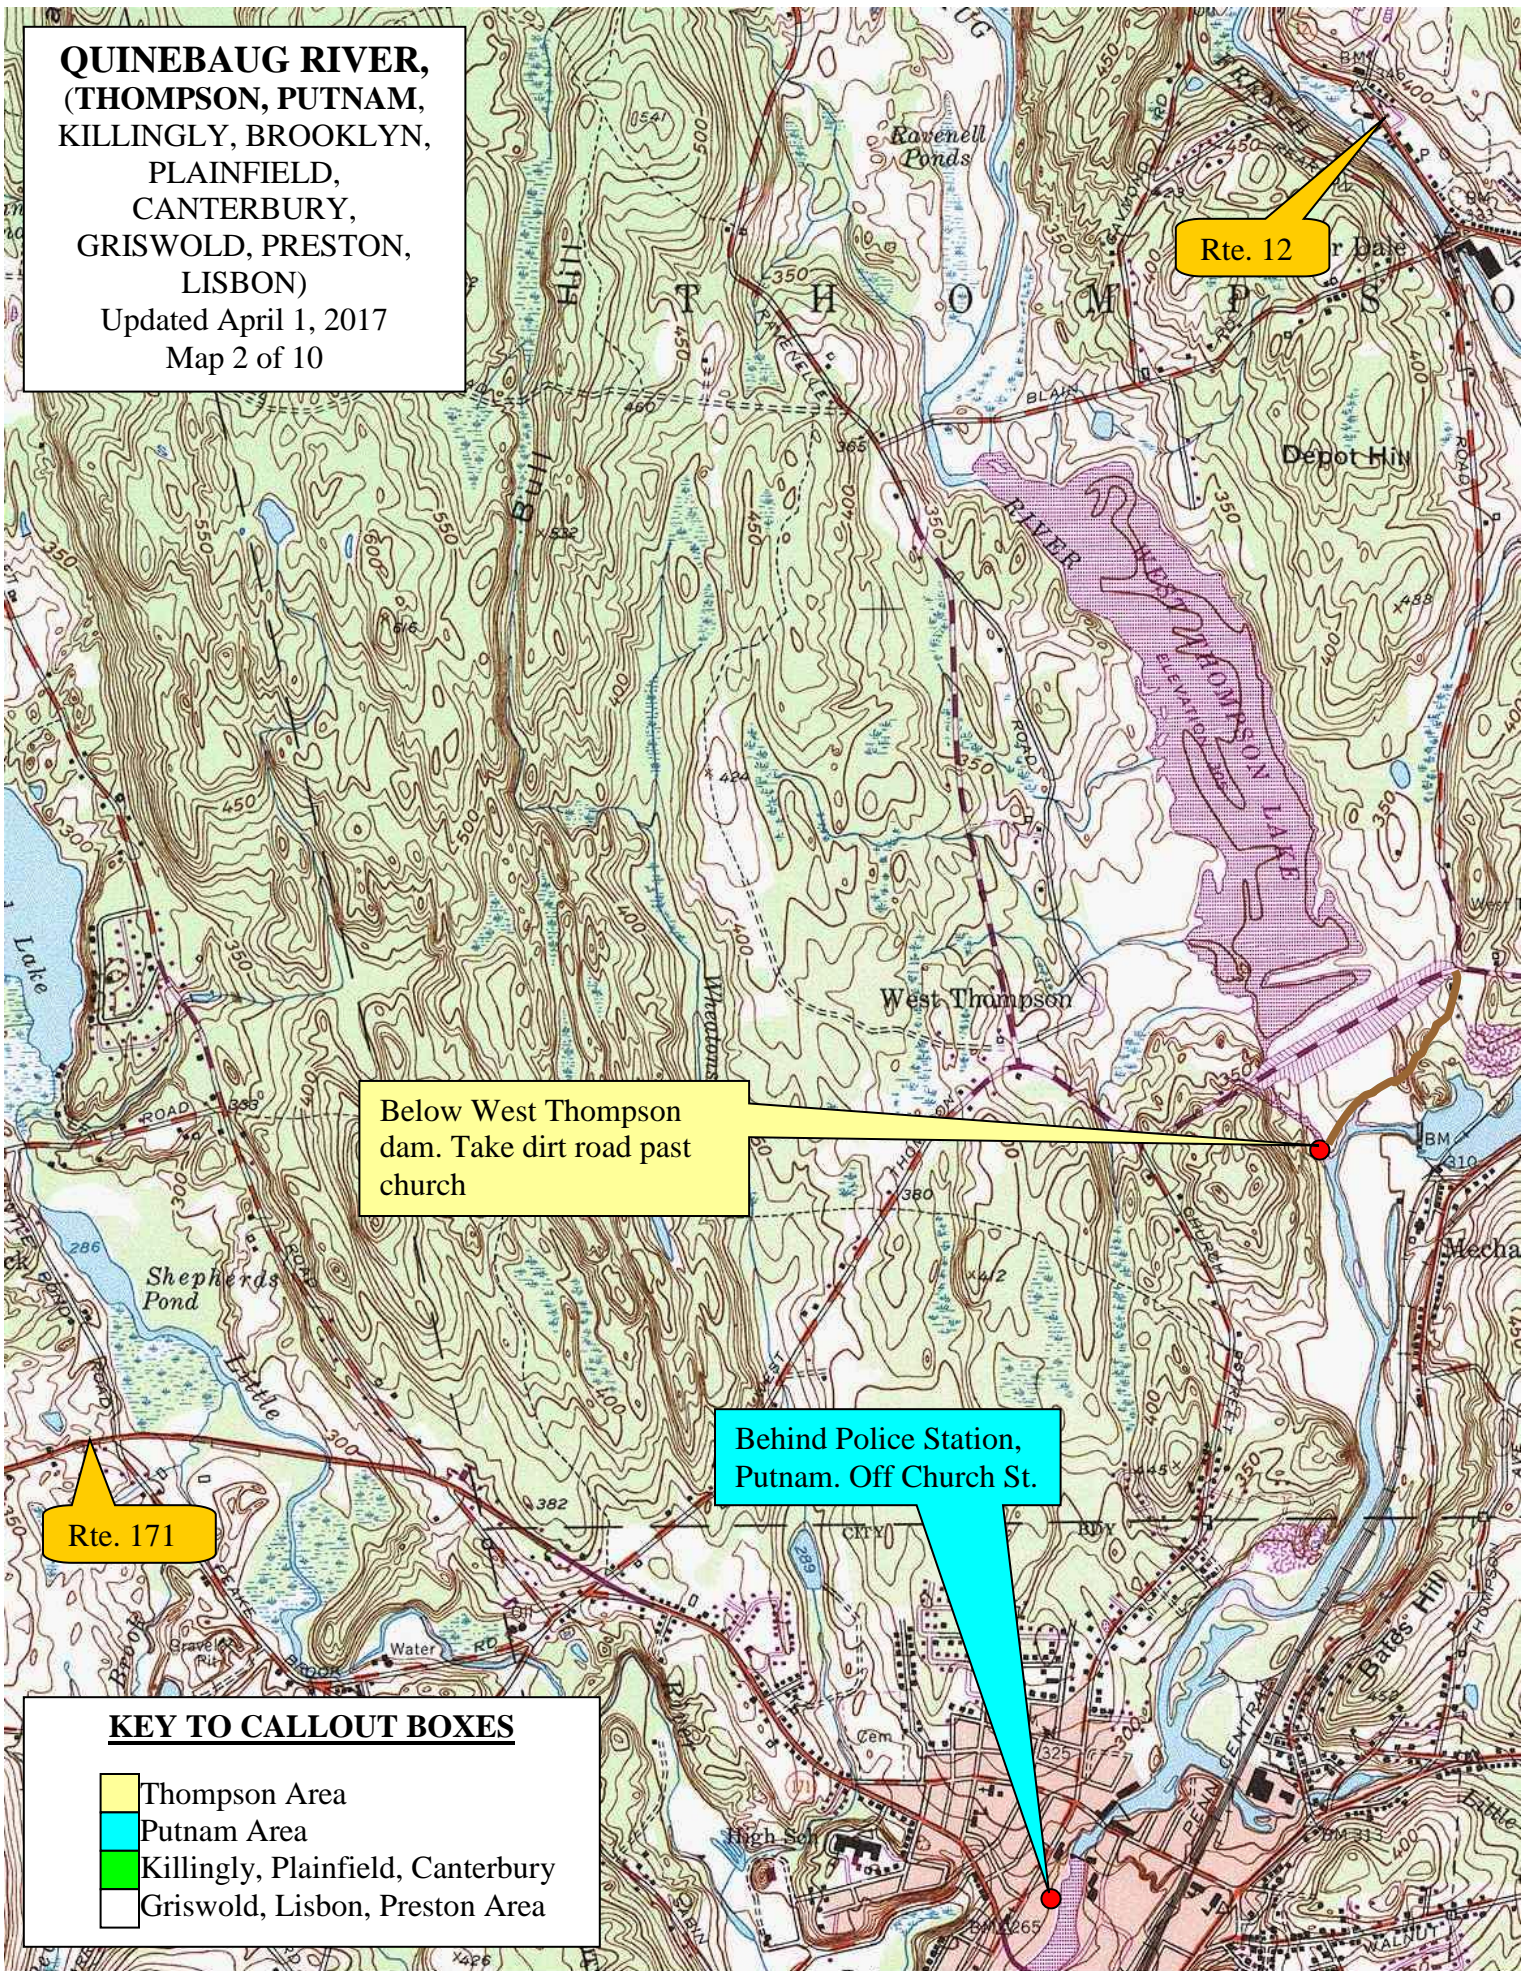

**QUINEBAUG RIVER,
(THOMPSON, PUTNAM,
KILLINGLY, BROOKLYN,
PLAINFIELD,
CANTERBURY,
GRISWOLD, PRESTON,
LISBON)**

Updated April 1, 2017
Map 2 of 10

Rte. 12

Below West Thompson dam. Take dirt road past church

Behind Police Station, Putnam. Off Church St.

Rte. 171

KEY TO CALLOUT BOXES

- Thompson Area
- Putnam Area
- Killingly, Plainfield, Canterbury
- Griswold, Lisbon, Preston Area