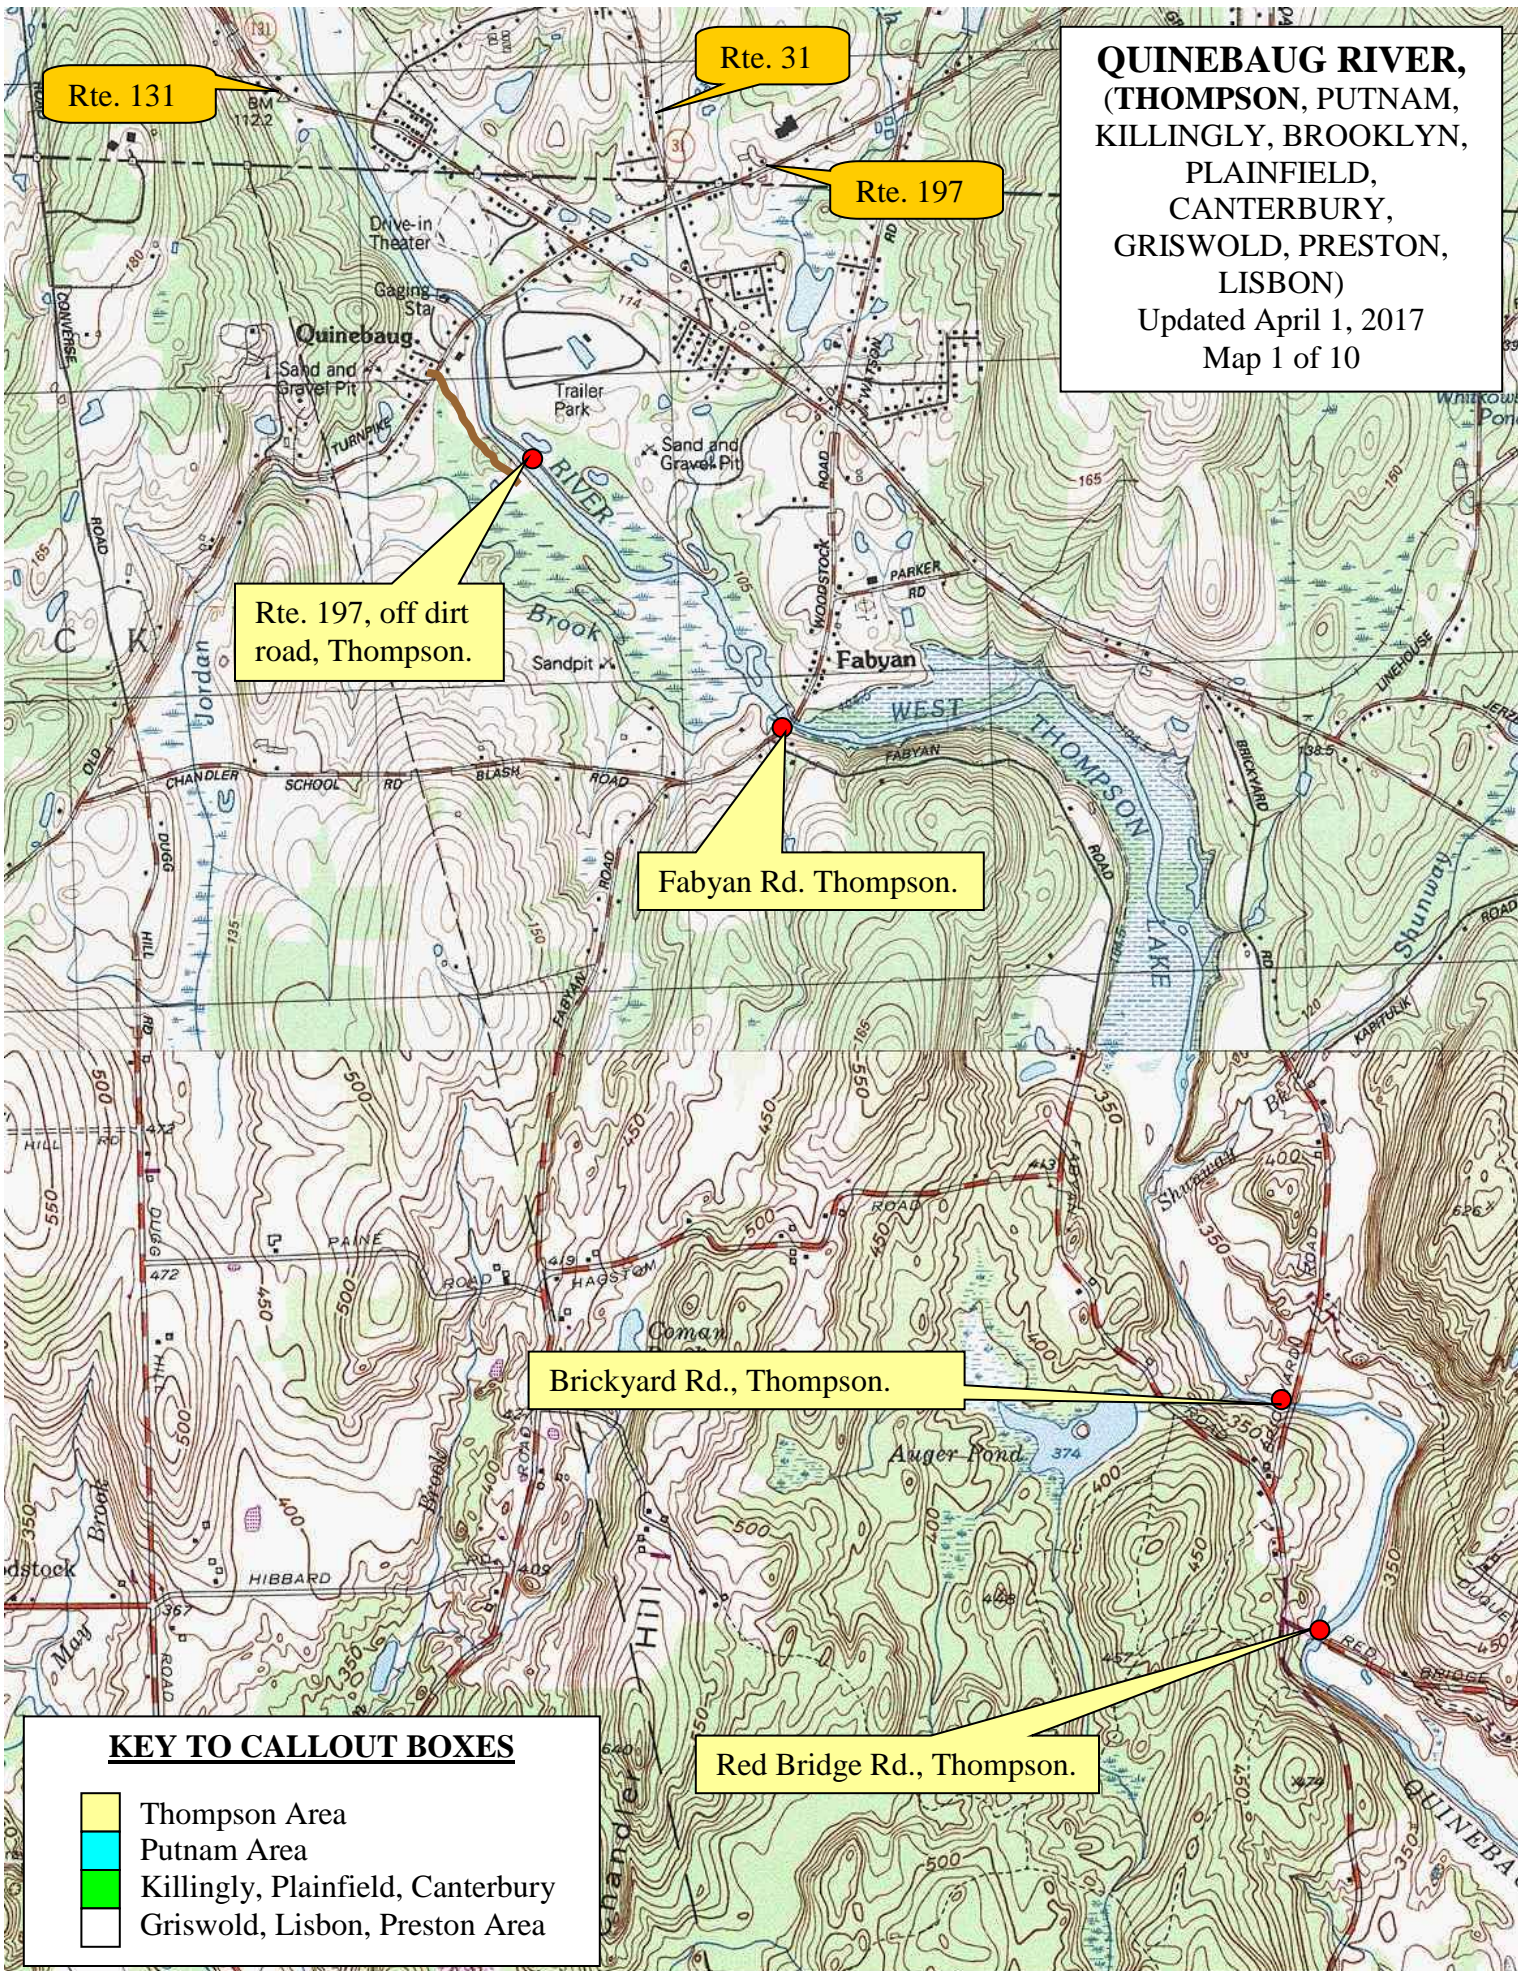

**QUINEBAUG RIVER,  
(THOMPSON, PUTNAM,  
KILLINGLY, BROOKLYN,  
PLAINFIELD,  
CANTERBURY,  
GRISWOLD, PRESTON,  
LISBON)**

Updated April 1, 2017  
Map 1 of 10

Rte. 197, off dirt road, Thompson.

Fabyan Rd. Thompson.

Updated April 1, 2017  
 Map 6 of 10

**QUINEBAUG RIVER,**  
(THOMPSON, PUTNAM,  
KILLINGLY, DANIELSON,  
BROOKLYN, PLAINFIELD,  
**CANTERBURY,**  
GRISWOLD, PRESTON,  
LISBON)

Updated April 1, 2017  
Map 7 of 10

-  Thompson Area
-  Putnam Area
-  Killingly, Plainfield, Canterbury
-  Griswold, Lisbon, Preston Area

**QUINEBAUG RIVER,**  
(THOMPSON, PUTNAM,  
KILLINGLY, DANIELSON,  
BROOKLYN, PLAINFIELD,  
CANTERBURY,  
**GRISWOLD, PRESTON,**  
LISBON)

**QUINEBAUG RIVER,  
(THOMPSON, PUTNAM,  
KILLINGLY, DANIELSON,  
BROOKLYN, PLAINFIELD,  
CANTERBURY,  
GRISWOLD, PRESTON,  
LISBON)**

Updated April 1, 2017  
Map 10 of 10

Rte. 12

Access through Hidden  
Acres campground.  
Preston. Park outside and  
walk-in