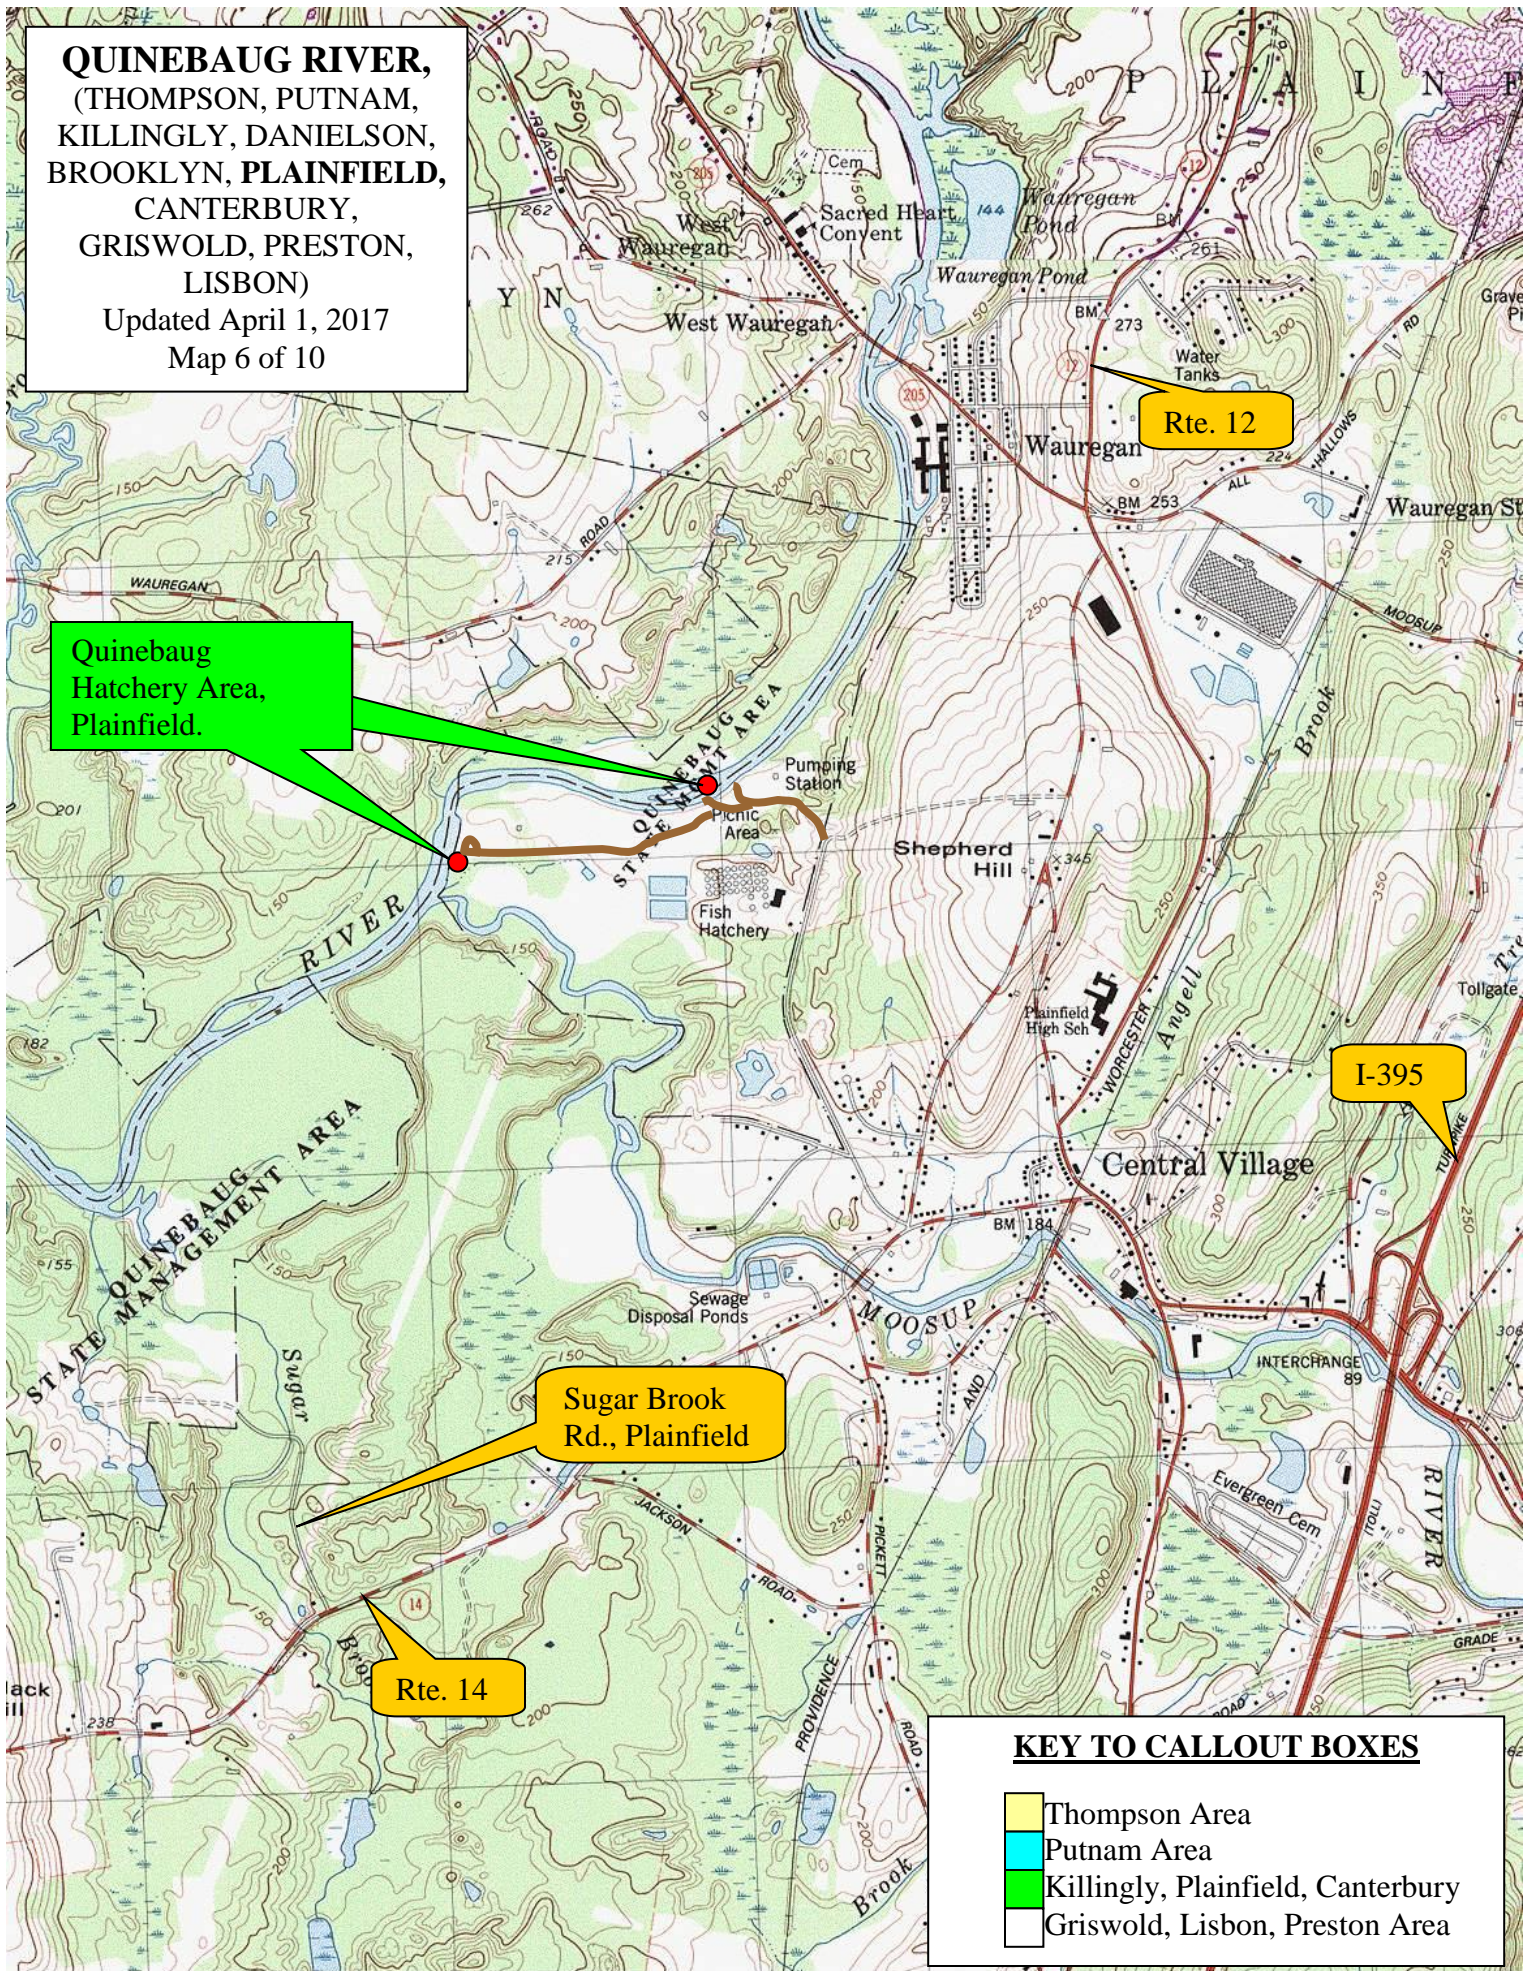

**QUINEBAUG RIVER,  
(THOMPSON, PUTNAM,  
KILLINGLY, BROOKLYN,  
PLAINFIELD,  
CANTERBURY,  
GRISWOLD, PRESTON,  
LISBON)**

Updated April 1, 2017  
Map 1 of 10

Rte. 197, off dirt road, Thompson.

Fabyan Rd. Thompson.

**QUINEBAUG RIVER,**  
(THOMPSON, PUTNAM,  
KILLINGLY, DANIELSON,  
BROOKLYN, PLAINFIELD,  
CANTERBURY,  
GRISWOLD, PRESTON,  
LISBON)

Updated April 1, 2017  
Map 3 of 10

Bridge St., Putnam.

Linear Park off Kennedy  
Dr., Putnam.

**QUINEBAUG RIVER,  
(THOMPSON, PUTNAM,  
KILLINGLY, DANIELSON,  
BROOKLYN, PLAINFIELD,  
CANTERBURY,  
GRISWOLD, PRESTON,  
LISBON)**

Updated January 19, 2017  
Map 5 of 10

Tiffany St. off S.  
Main St. which is off  
Rte. 6. Killingly

Updated April 1, 2017  
 Map 6 of 10

**QUINEBAUG RIVER,**  
(THOMPSON, PUTNAM,  
KILLINGLY, DANIELSON,  
BROOKLYN, PLAINFIELD,  
**CANTERBURY,**  
GRISWOLD, PRESTON,  
LISBON)

Updated April 1, 2017  
Map 7 of 10