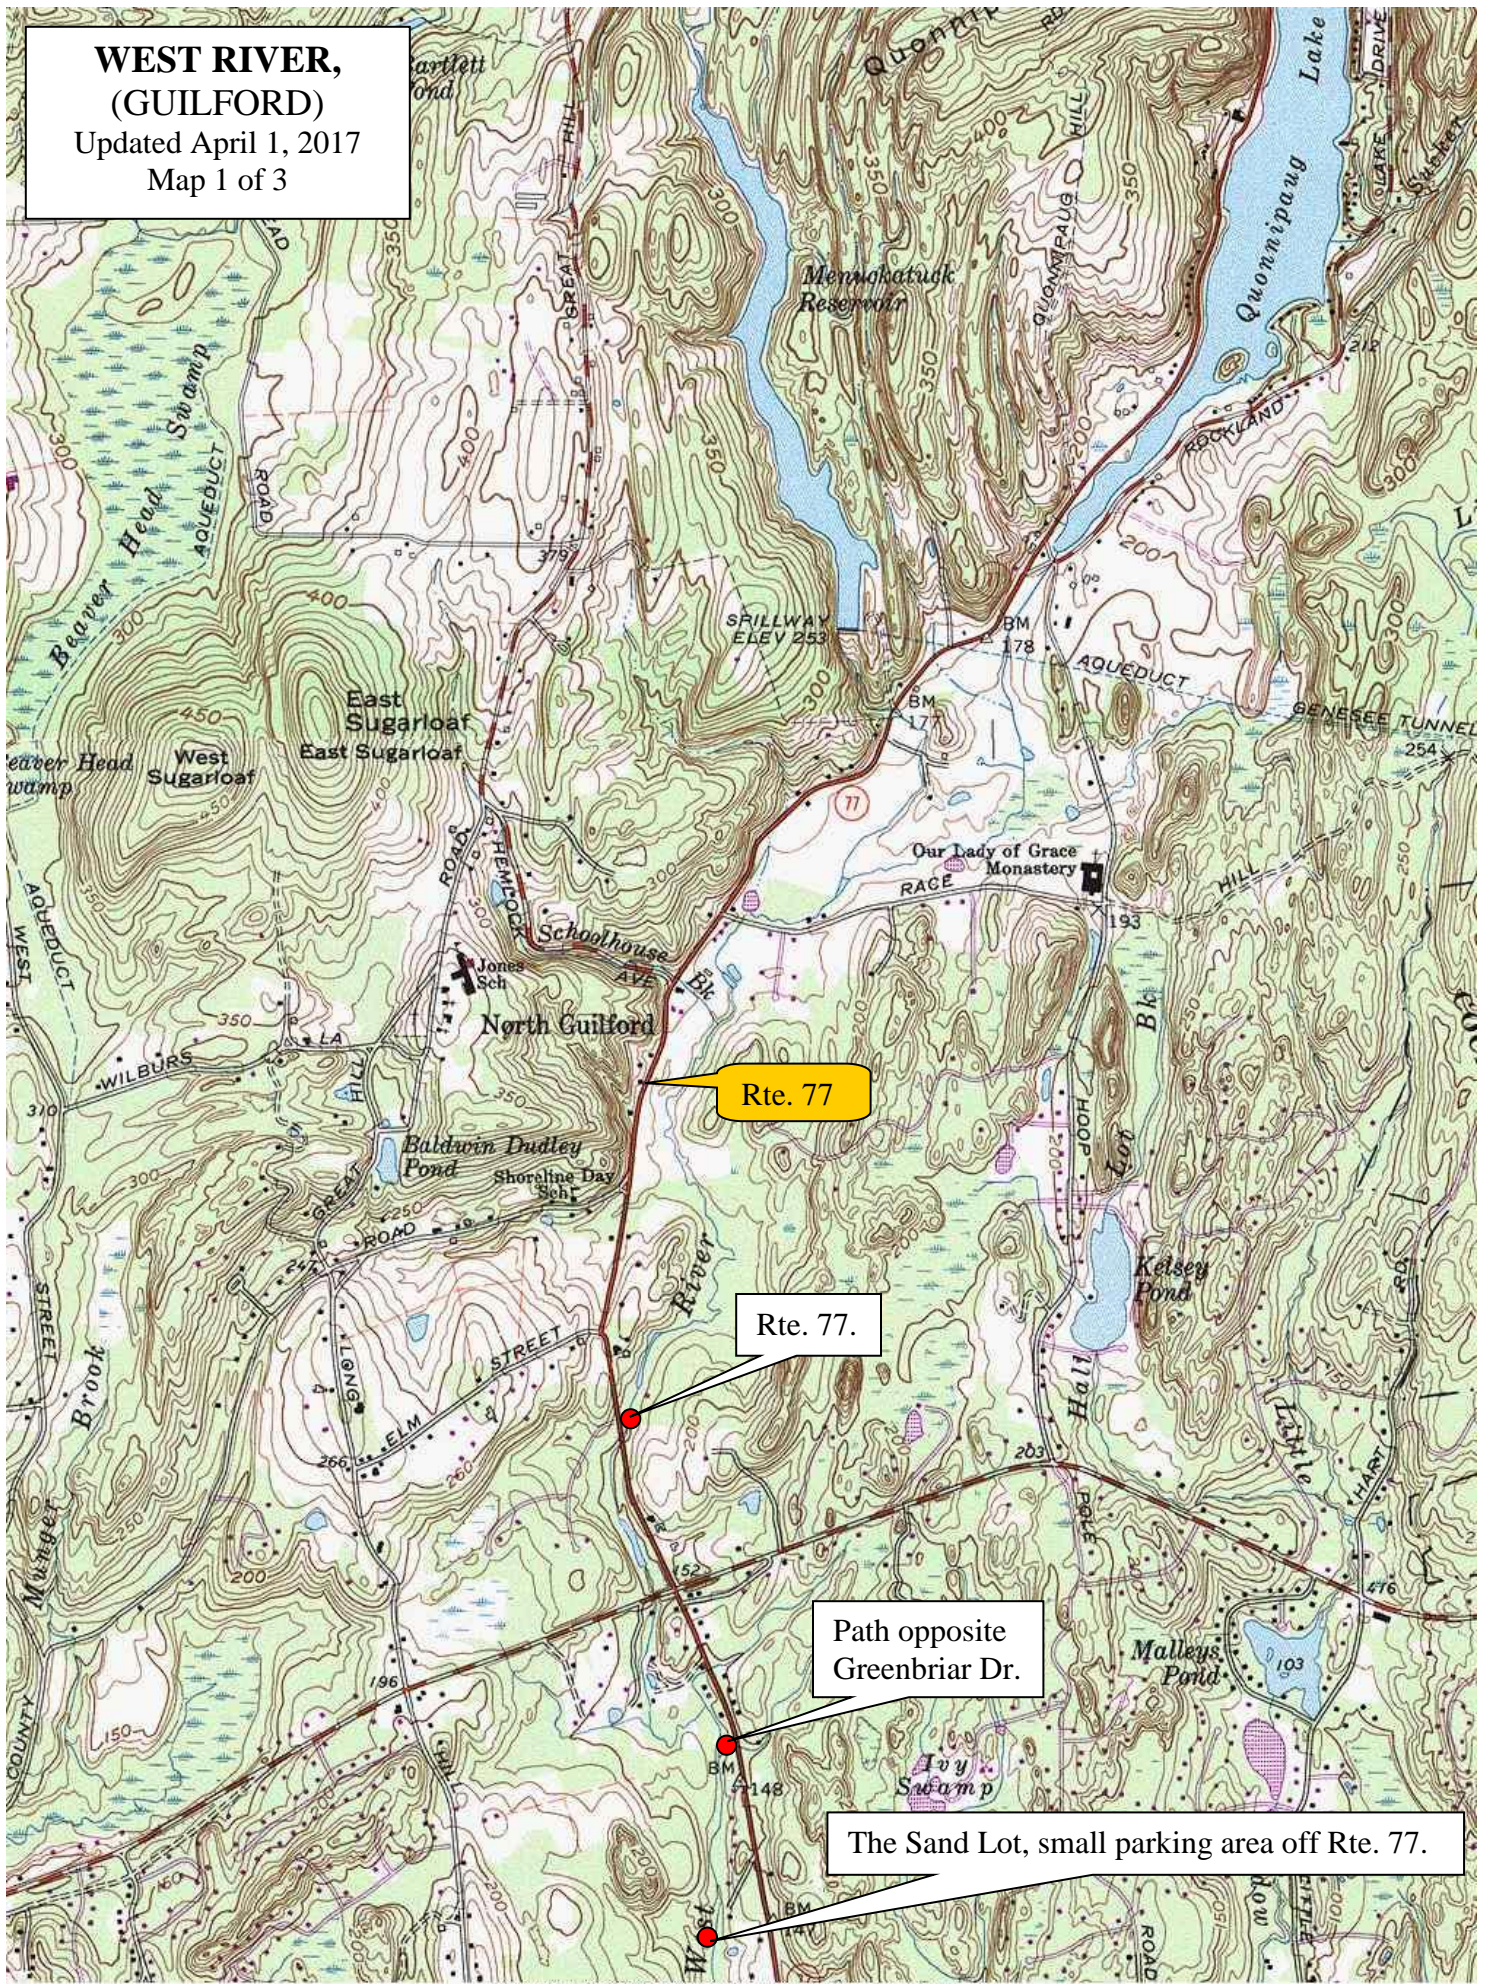

# WEST RIVER, (GUILFORD)

Updated April 1, 2017

Map 1 of 3

Rte. 77

Rte. 77.

Path opposite  
Greenbriar Dr.

The Sand Lot, small parking area off Rte. 77.

**WEST RIVER,  
(GUILFORD)**  
Updated April 1, 2017  
Map 2 of 3

# WEST RIVER, (GUILFORD)

Updated April 1, 2017  
Map 3 of 3

Rte. 1

Rte. 146