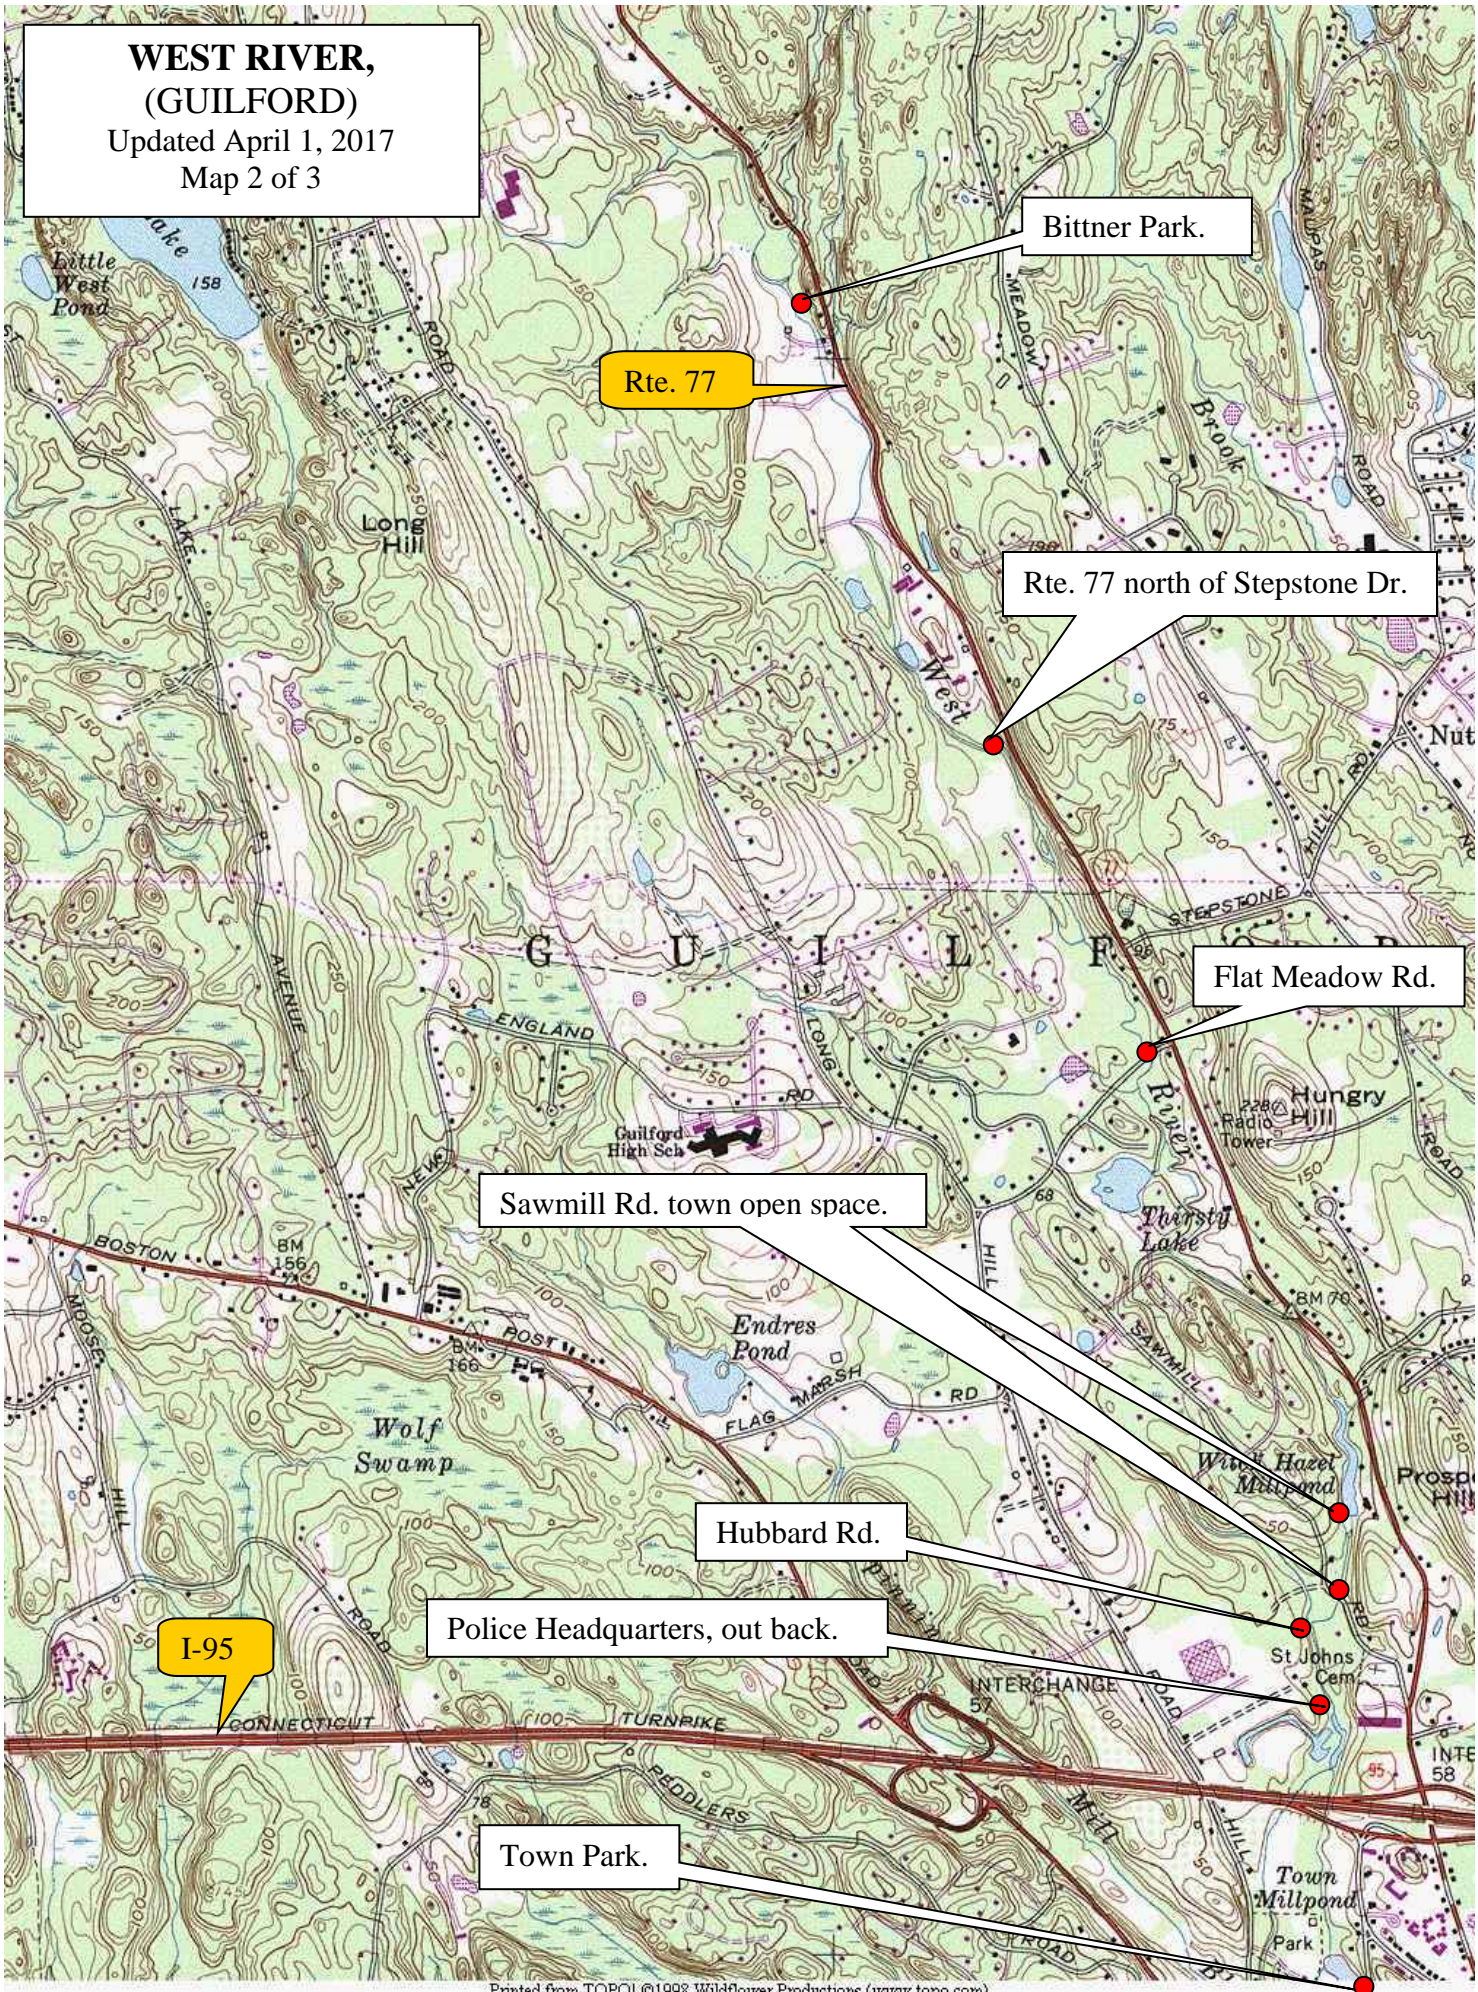

# WEST RIVER, (GUILFORD)

Updated April 1, 2017

Map 1 of 3

Rte. 77

Rte. 77.

Path opposite  
Greenbriar Dr.

The Sand Lot, small parking area off Rte. 77.

**WEST RIVER,  
(GUILFORD)**  
Updated April 1, 2017  
Map 2 of 3

# WEST RIVER, (GUILFORD)

Updated April 1, 2017  
Map 3 of 3

Rte. 1

Rte. 146