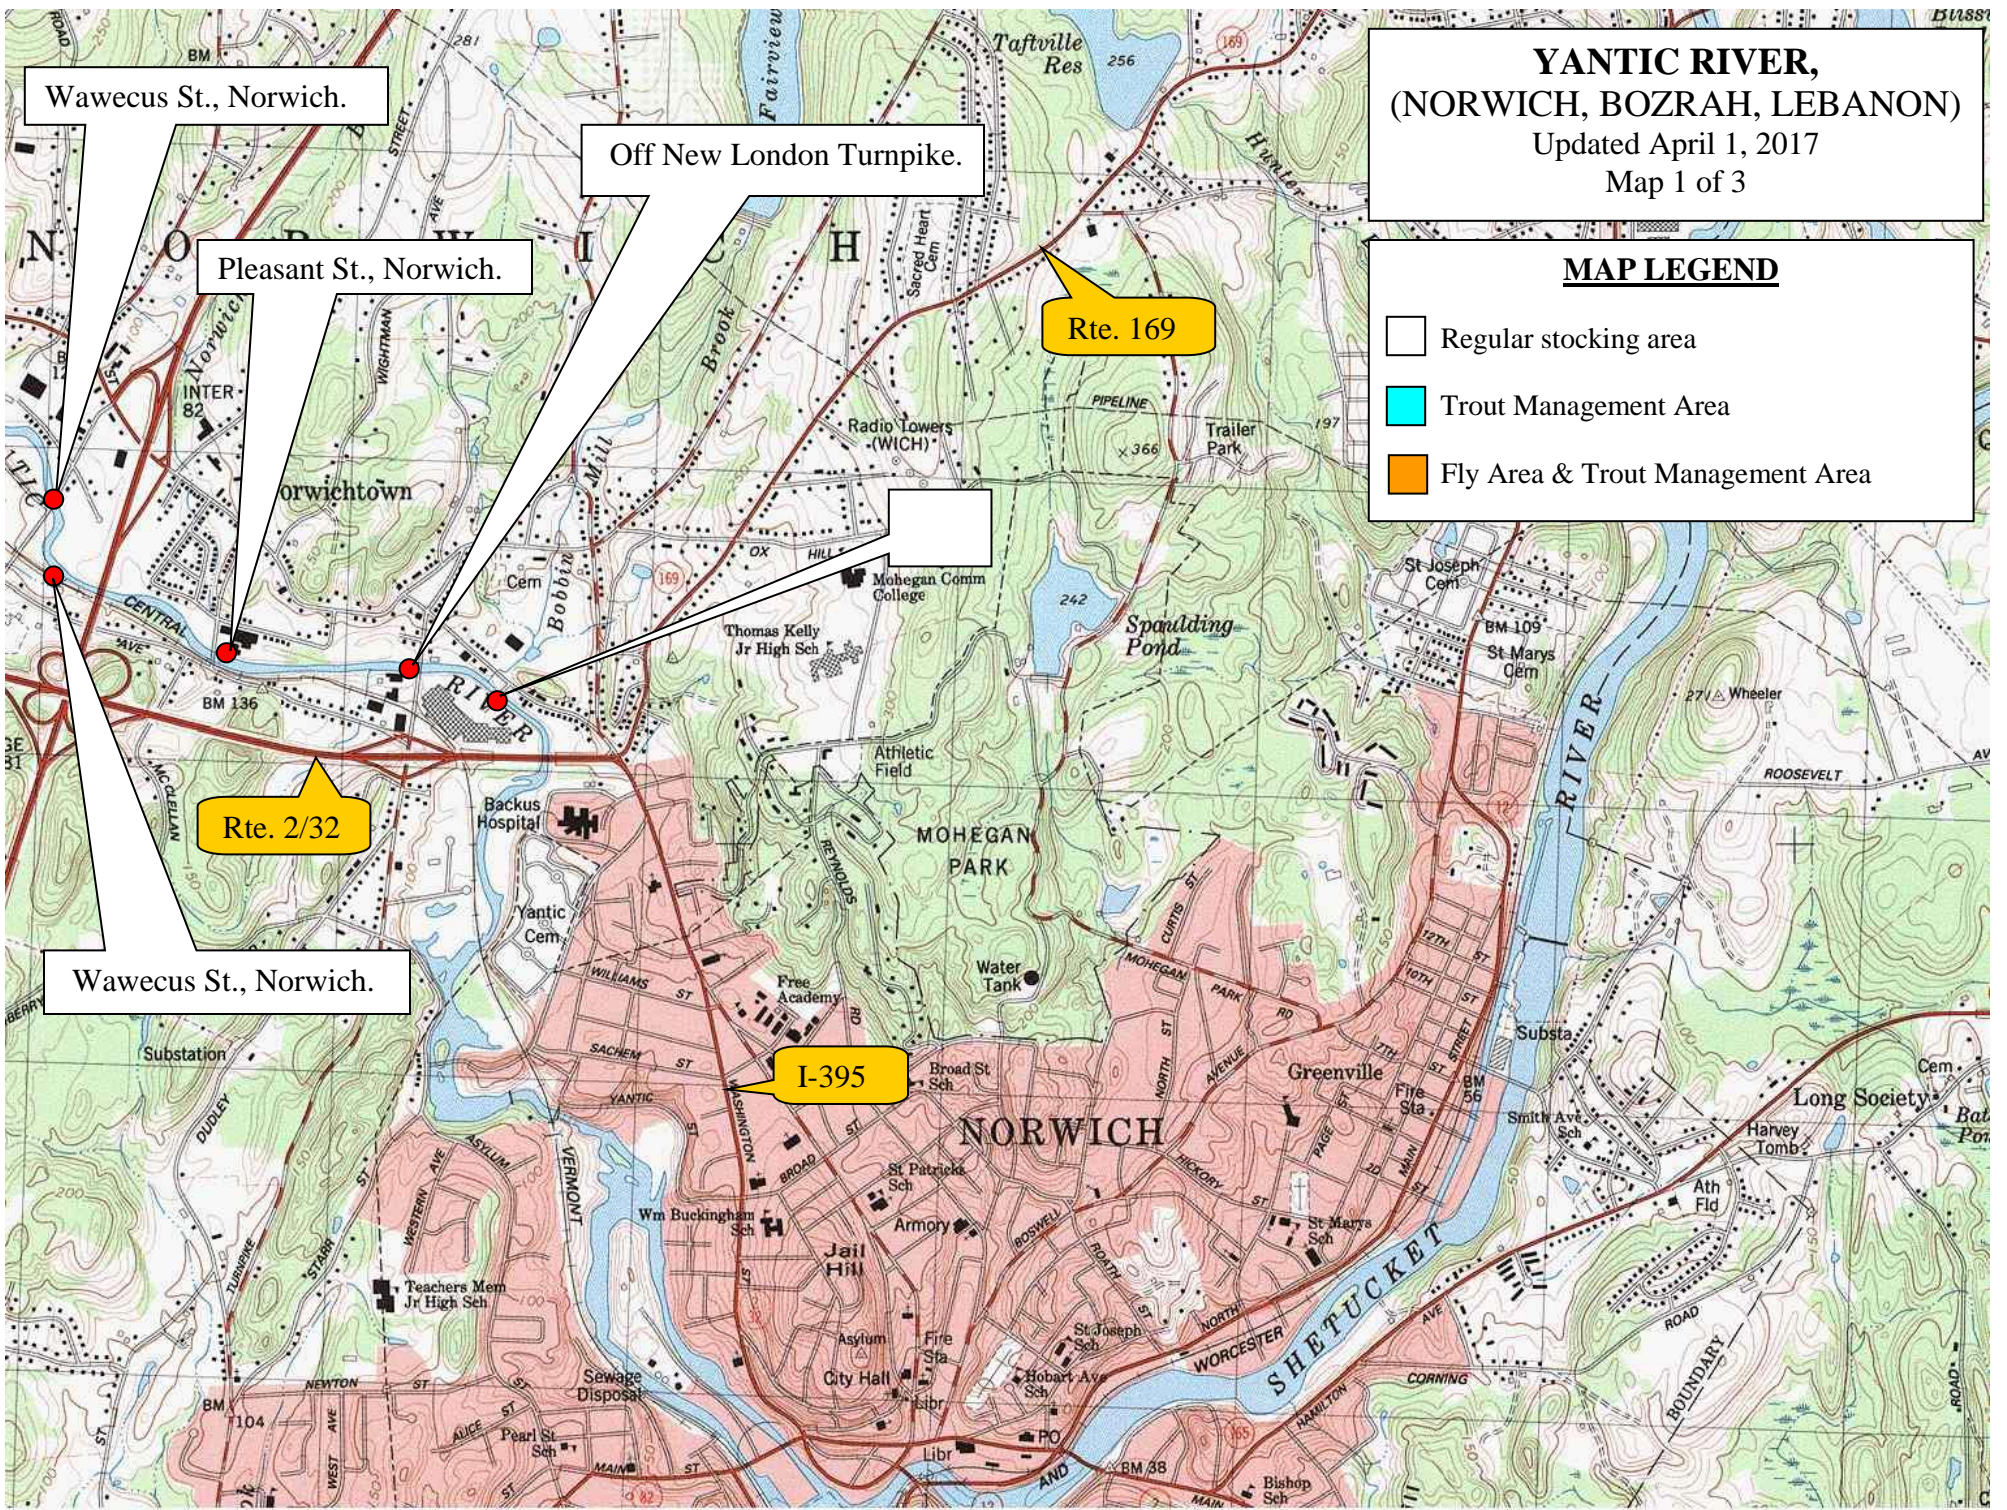

**YANTIC RIVER,
(NORWICH, BOZRAH, LEBANON)**
Updated April 1, 2017
Map 1 of 3

MAP LEGEND

- Regular stocking area
- Trout Management Area
- Fly Area & Trout Management Area

Wawecus St., Norwich.

Off New London Turnpike.

Pleasant St., Norwich.

Rte. 169

Rte. 2/32

Wawecus St., Norwich.

I-395

YANTIC RIVER, (NORWICH, BOZRAH, LEBANON)

Updated April 17, 2016

Map 2 of 3

MAP LEGEND

-  Regular stocking area
-  Trout Management Area
-  Fly Area & Trout Management Area

Fitchville Rd., Bozrah.

Stockhouse Rd., Bozrah.
Bozrah Town Park.

Yantic Rd., Norwich.

Rte. 2

Fitchville Rd., Bozrah.

Sunnyside Rd., Norwich.

W. Town Rd., Norwich.

MAP LEGEND

- Regular stocking area
- Trout Management Area
- Fly Area & Trout Management Area

YANTIC RIVER
(NORWICH, BOZRAH, LEBANON)
Updated April 1, 2017
Map 3 of 3