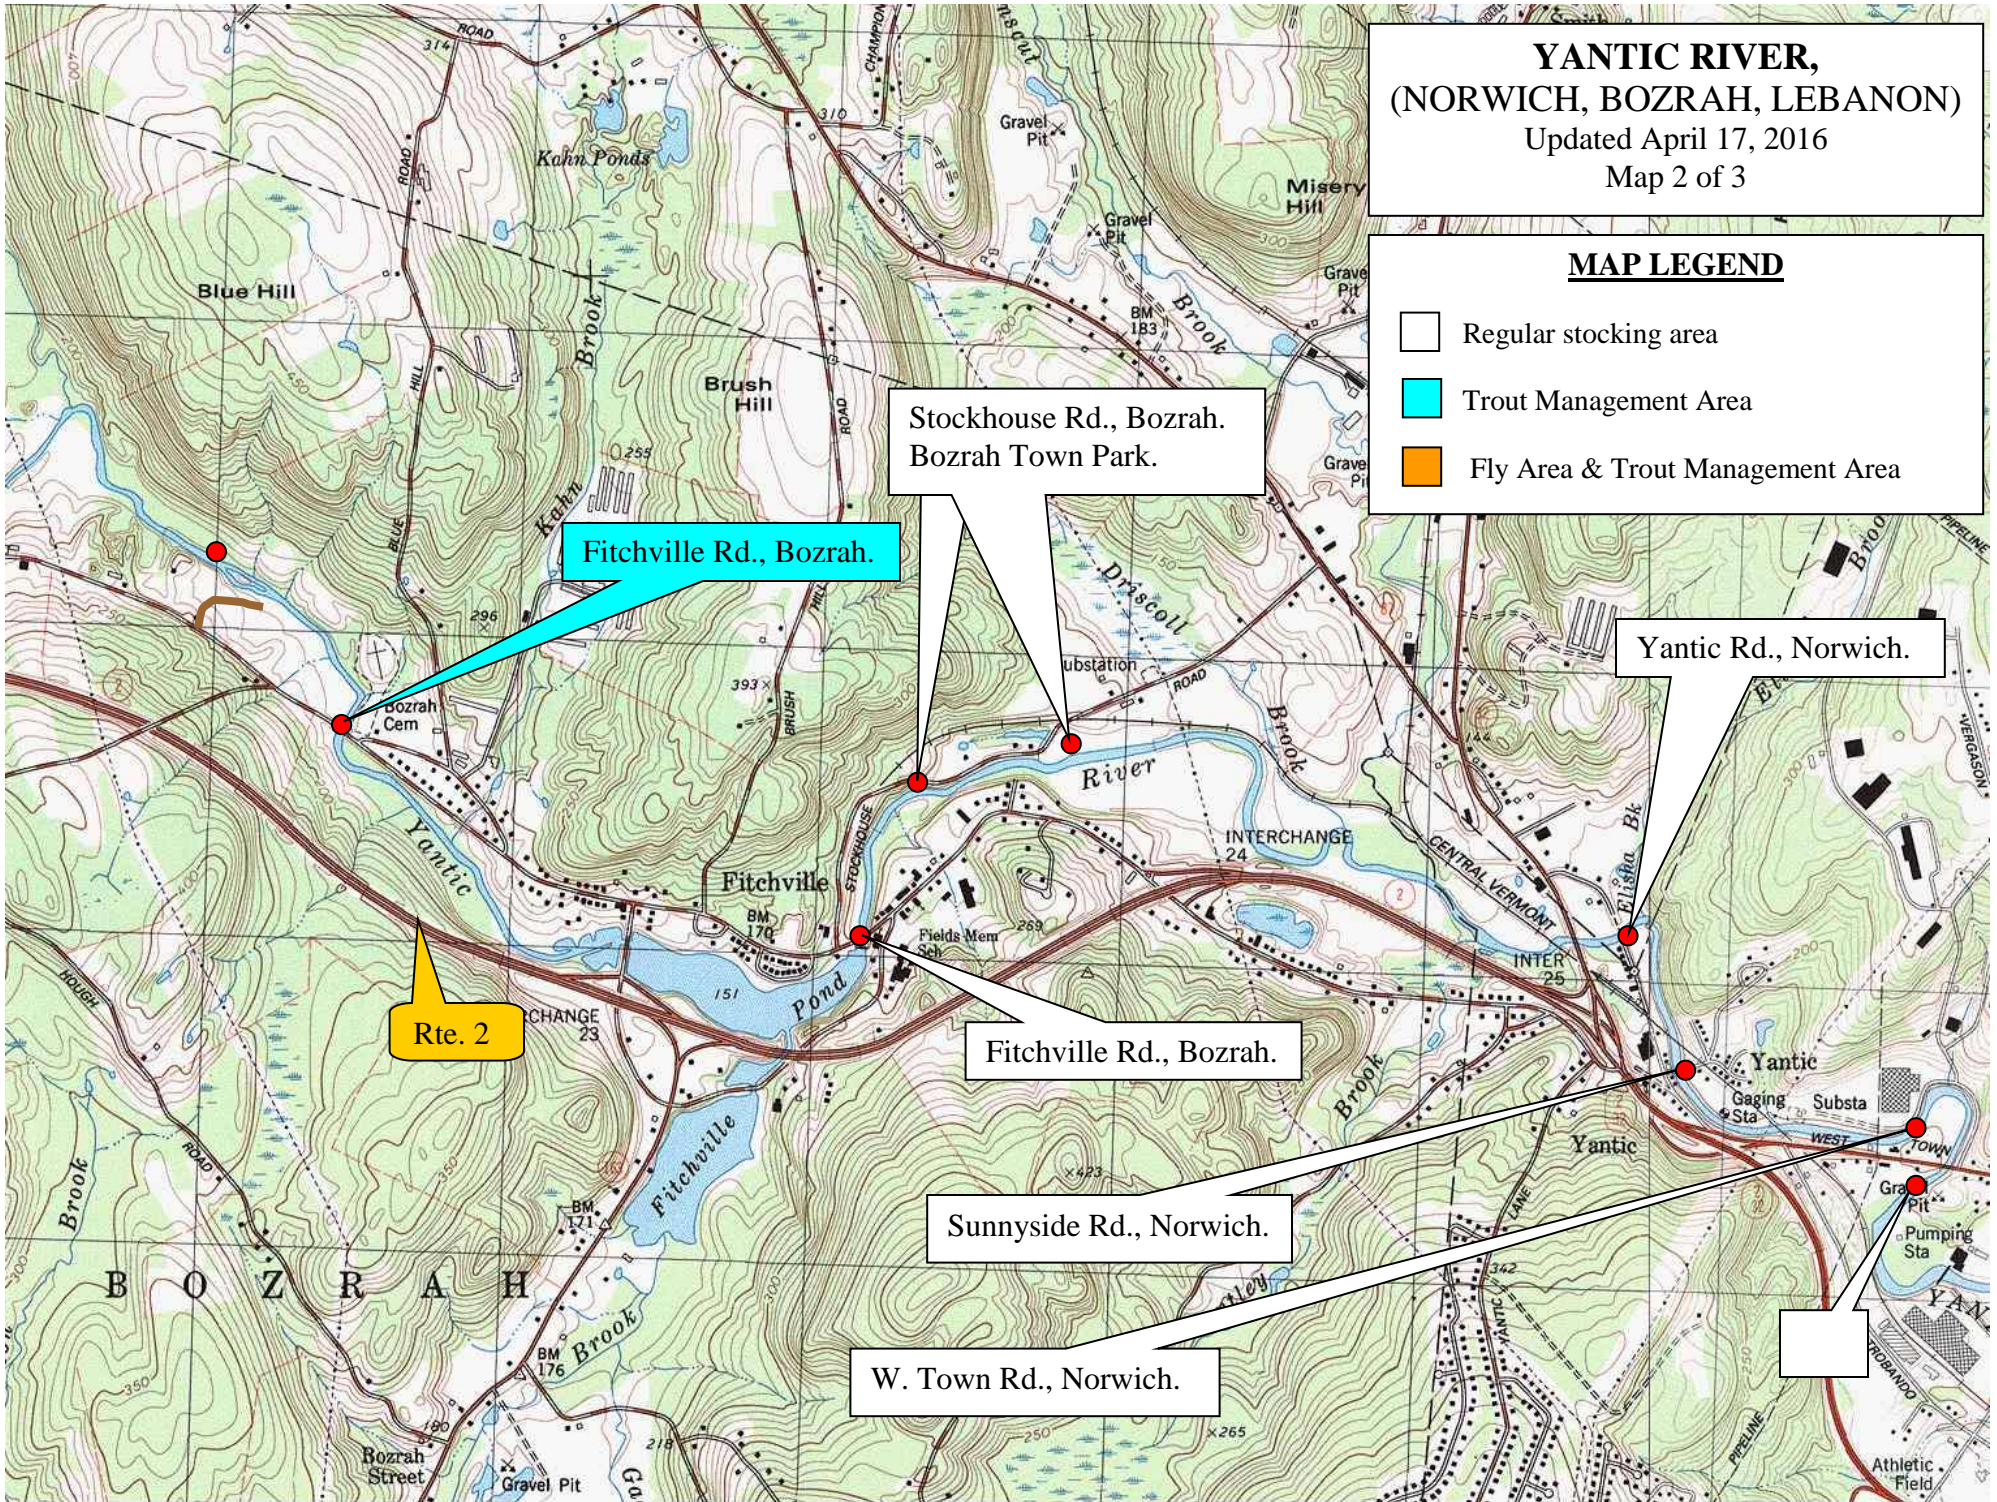

**YANTIC RIVER,
(NORWICH, BOZRAH, LEBANON)**
Updated April 1, 2017
Map 1 of 3

MAP LEGEND

- Regular stocking area
- Trout Management Area
- Fly Area & Trout Management Area

Wawecus St., Norwich.

Off New London Turnpike.

Pleasant St., Norwich.

Rte. 169

Rte. 2/32

Wawecus St., Norwich.

I-395

YANTIC RIVER, (NORWICH, BOZRAH, LEBANON)

Updated April 17, 2016

Map 2 of 3

MAP LEGEND

-  Regular stocking area
-  Trout Management Area
-  Fly Area & Trout Management Area

Fitchville Rd., Bozrah.

Stockhouse Rd., Bozrah.
Bozrah Town Park.

Yantic Rd., Norwich.

Rte. 2

Fitchville Rd., Bozrah.

Sunnyside Rd., Norwich.

W. Town Rd., Norwich.

MAP LEGEND

- Regular stocking area
- Trout Management Area
- Fly Area & Trout Management Area

YANTIC RIVER
(NORWICH, BOZRAH, LEBANON)
Updated April 1, 2017
Map 3 of 3