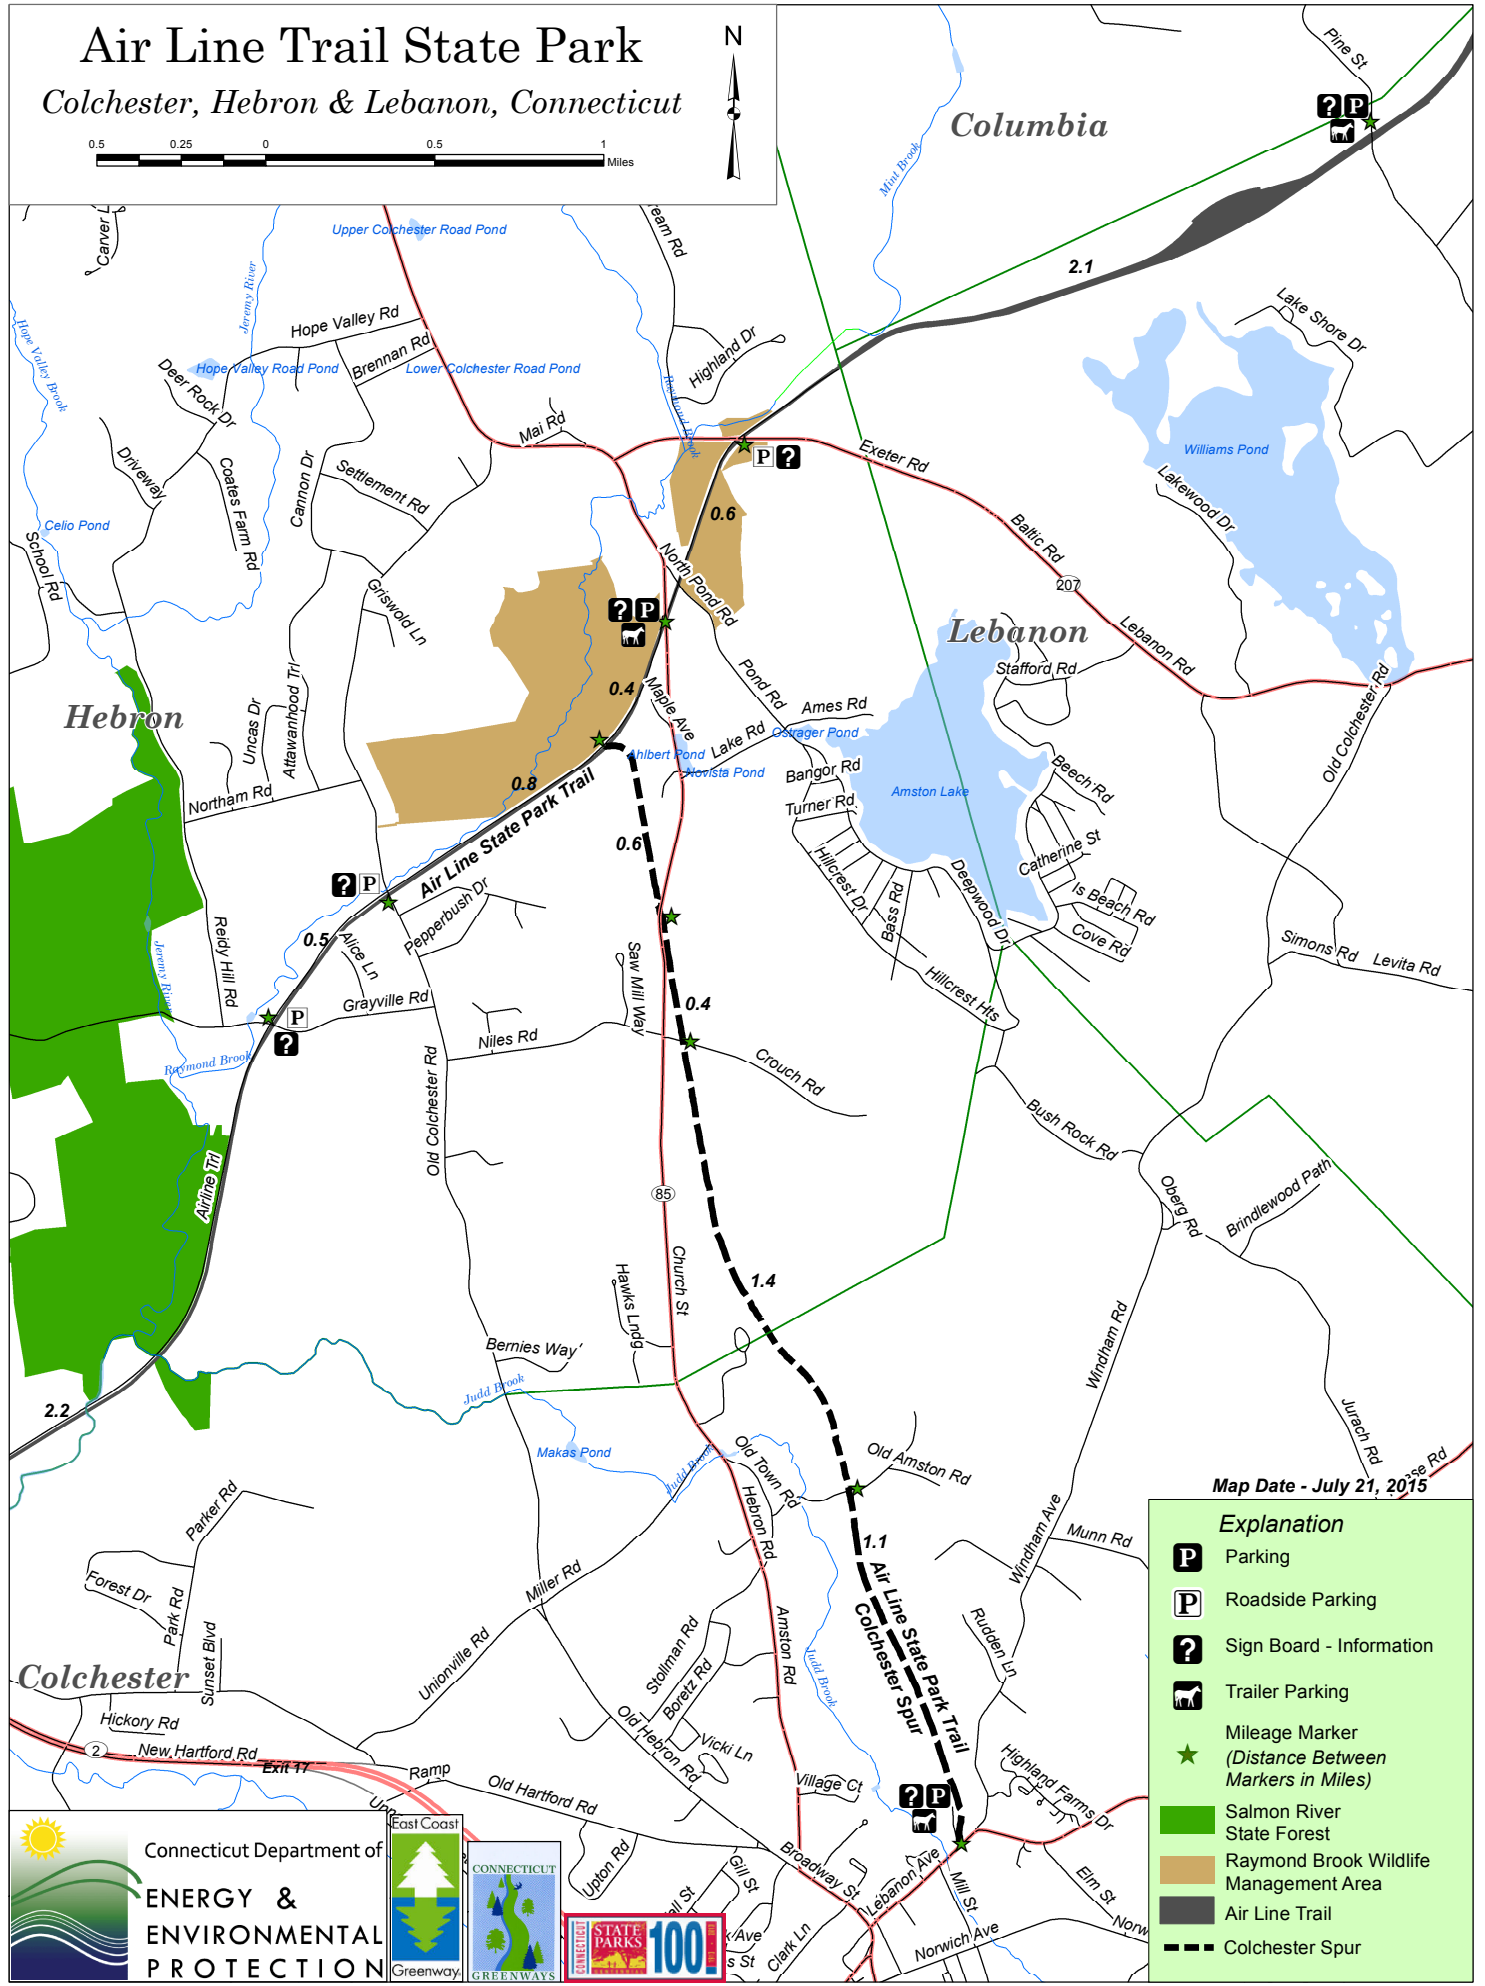

# Air Line Trail State Park

## Colchester, Hebron & Lebanon, Connecticut

Map Date - July 21, 2015

### Explanation

- Parking
- Roadside Parking
- Sign Board - Information
- Trailer Parking
- Mileage Marker  
(Distance Between Markers in Miles)
- Salmon River State Forest
- Raymond Brook Wildlife Management Area
- Air Line Trail
- Colchester Spur