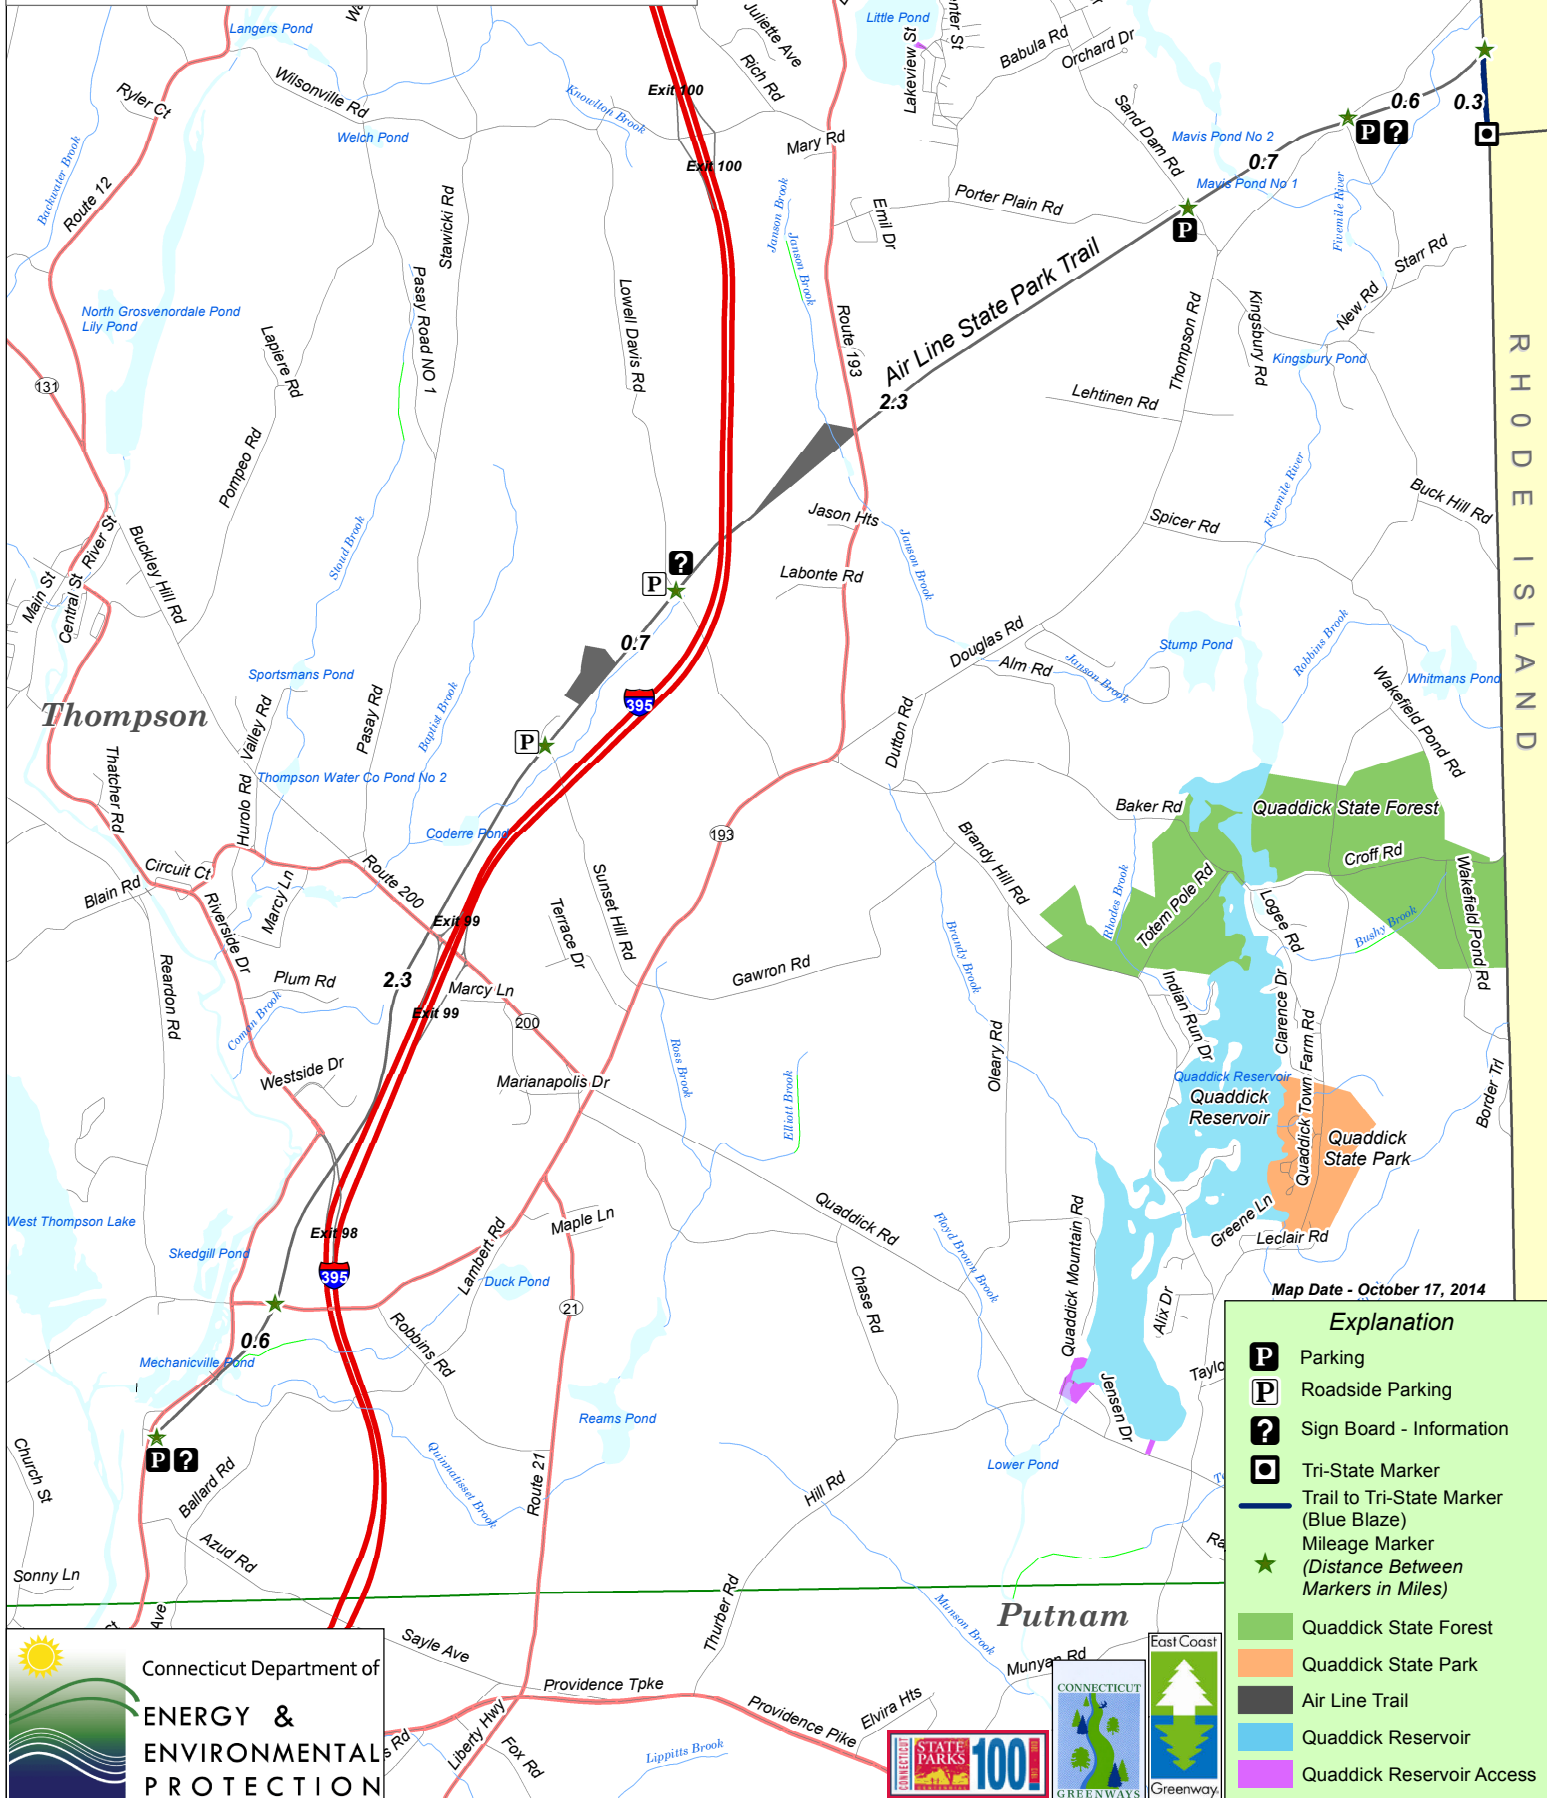

Air Line Trail State Park

Thompson, Connecticut

MASSACHUSETTS

RHODE ISLAND

Map Date - October 17, 2014

Explanation

- Parking
- Roadside Parking
- Sign Board - Information
- Tri-State Marker
- Trail to Tri-State Marker (Blue Blaze)
- Mileage Marker (Distance Between Markers in Miles)
- Quaddick State Forest
- Quaddick State Park
- Air Line Trail
- Quaddick Reservoir
- Quaddick Reservoir Access