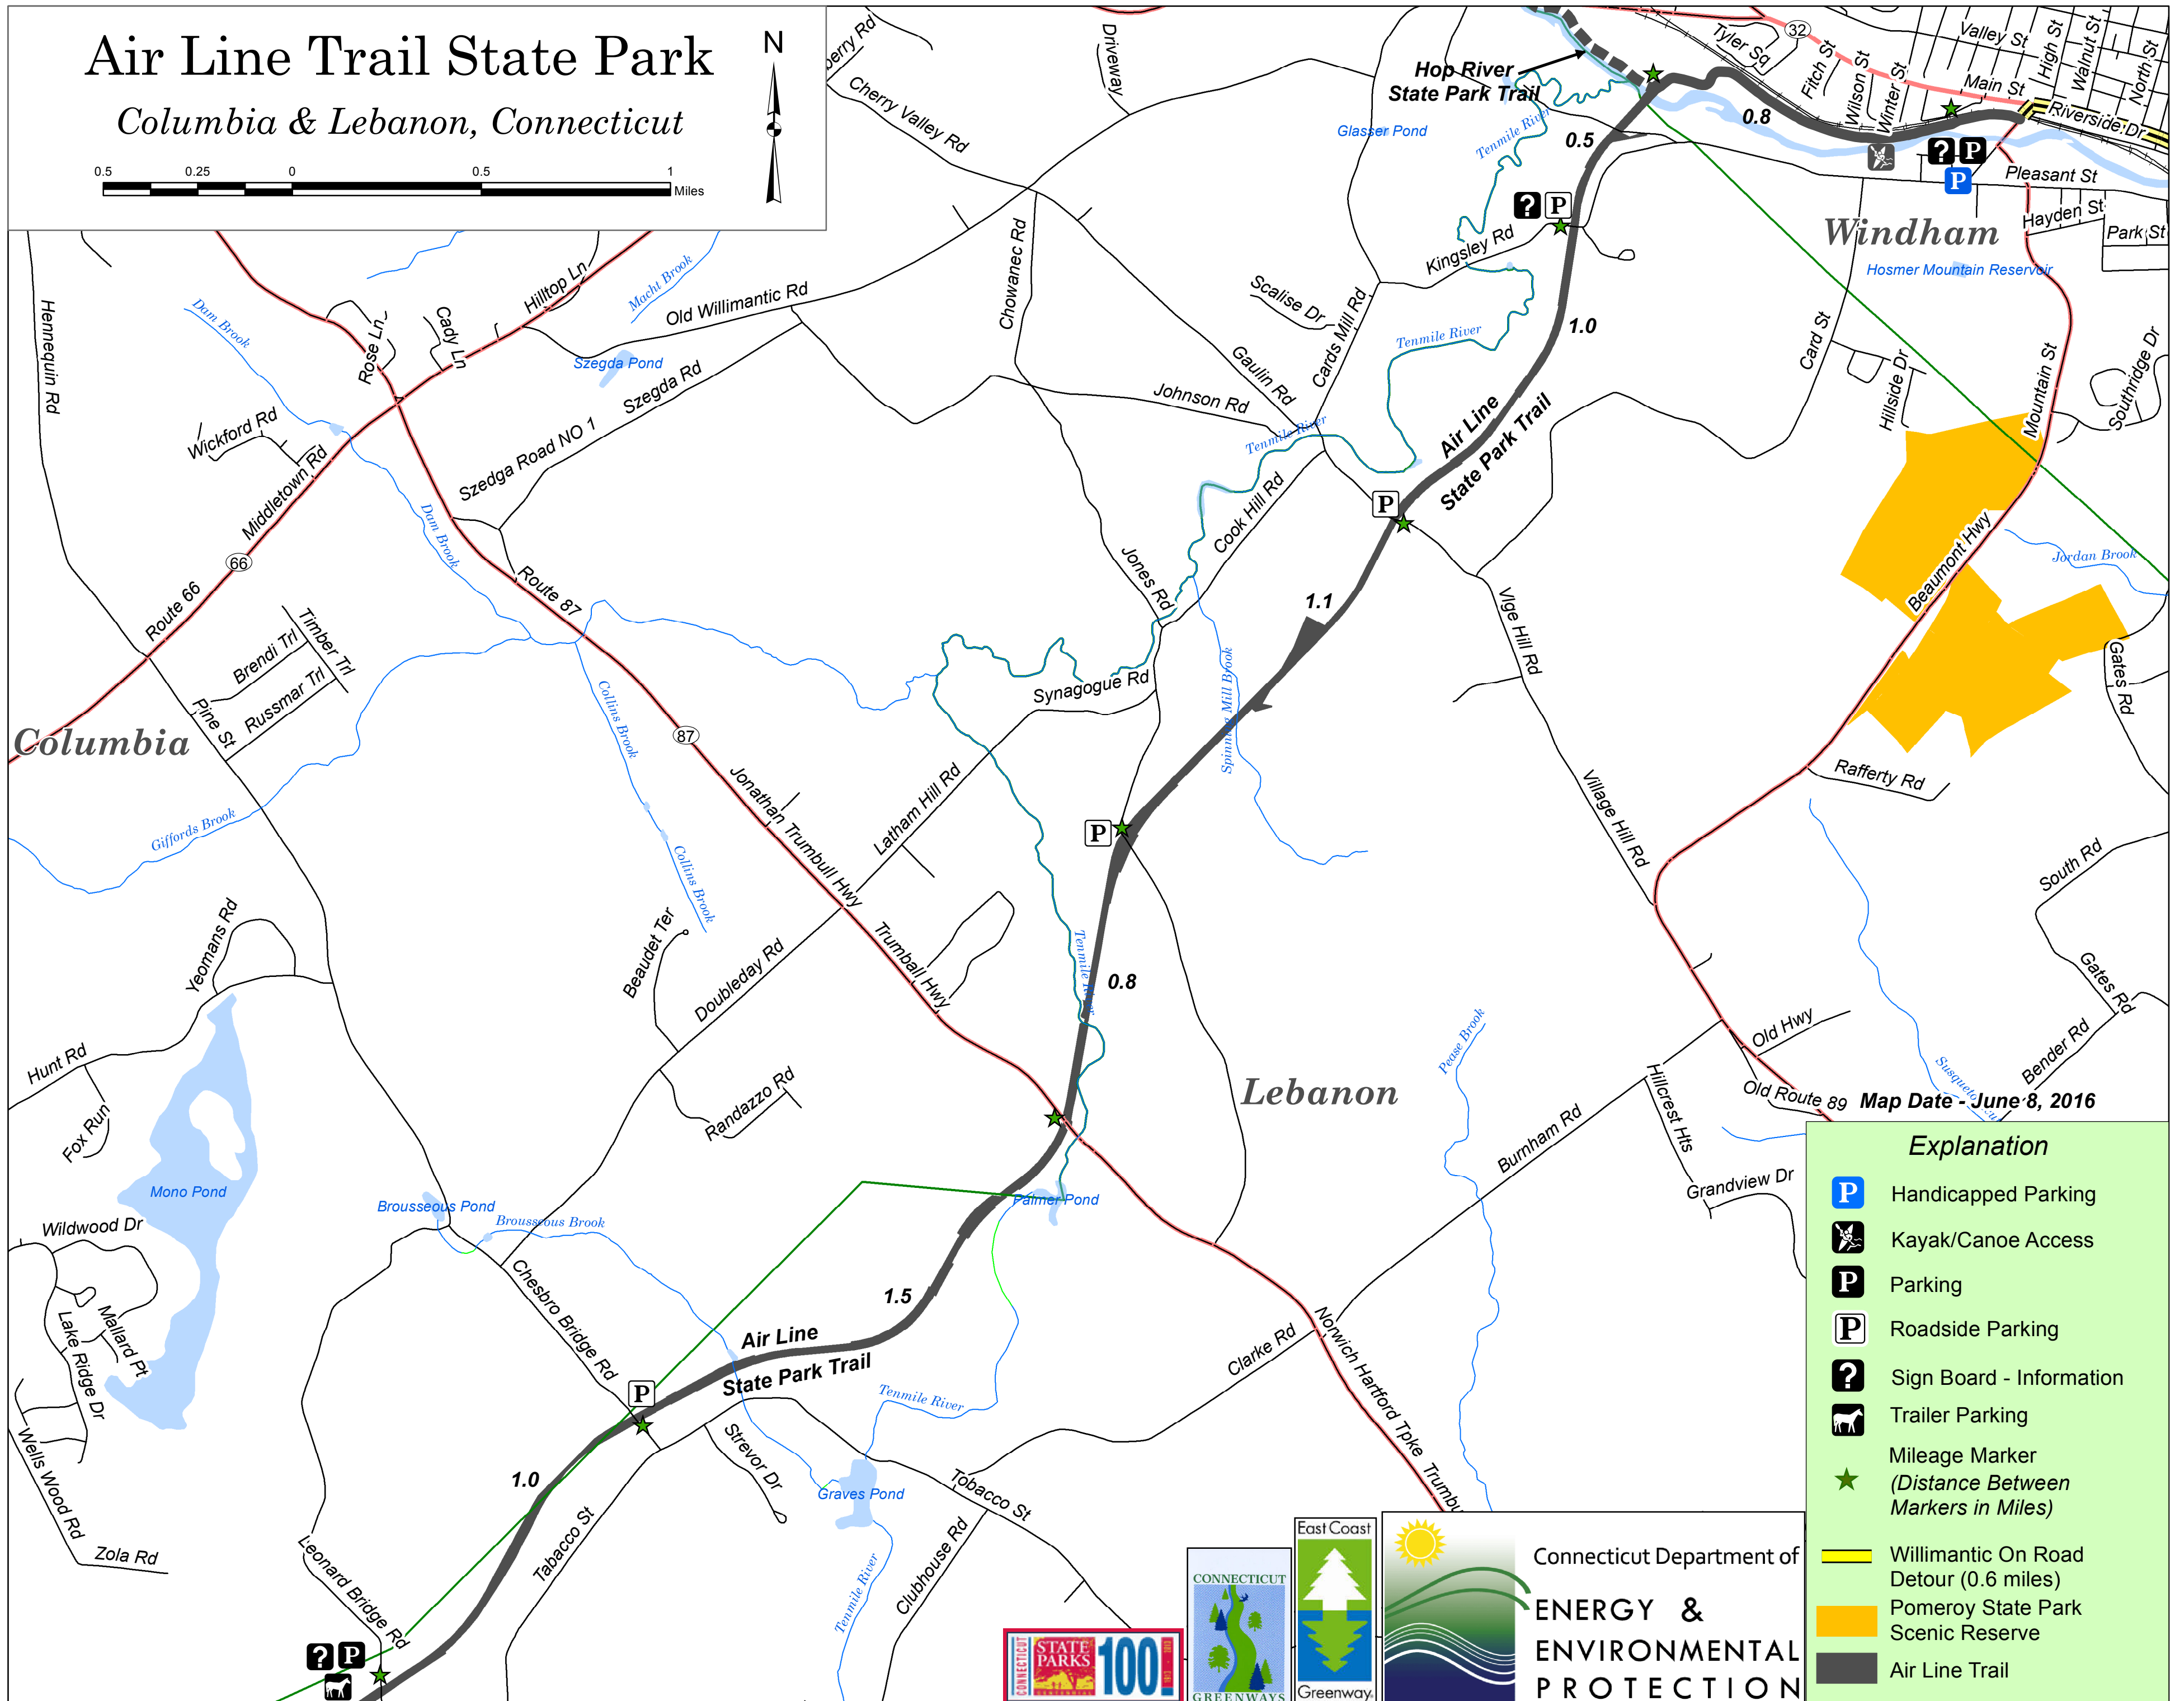

Air Line Trail State Park

Columbia & Lebanon, Connecticut

Map Date - June 8, 2016

Explanation

- Handicapped Parking
- Kayak/Canoe Access
- Parking
- Roadside Parking
- Sign Board - Information
- Trailer Parking
- Mileage Marker
(Distance Between Markers in Miles)
- Willimantic On Road Detour (0.6 miles)
- Pomeroy State Park Scenic Reserve
- Air Line Trail