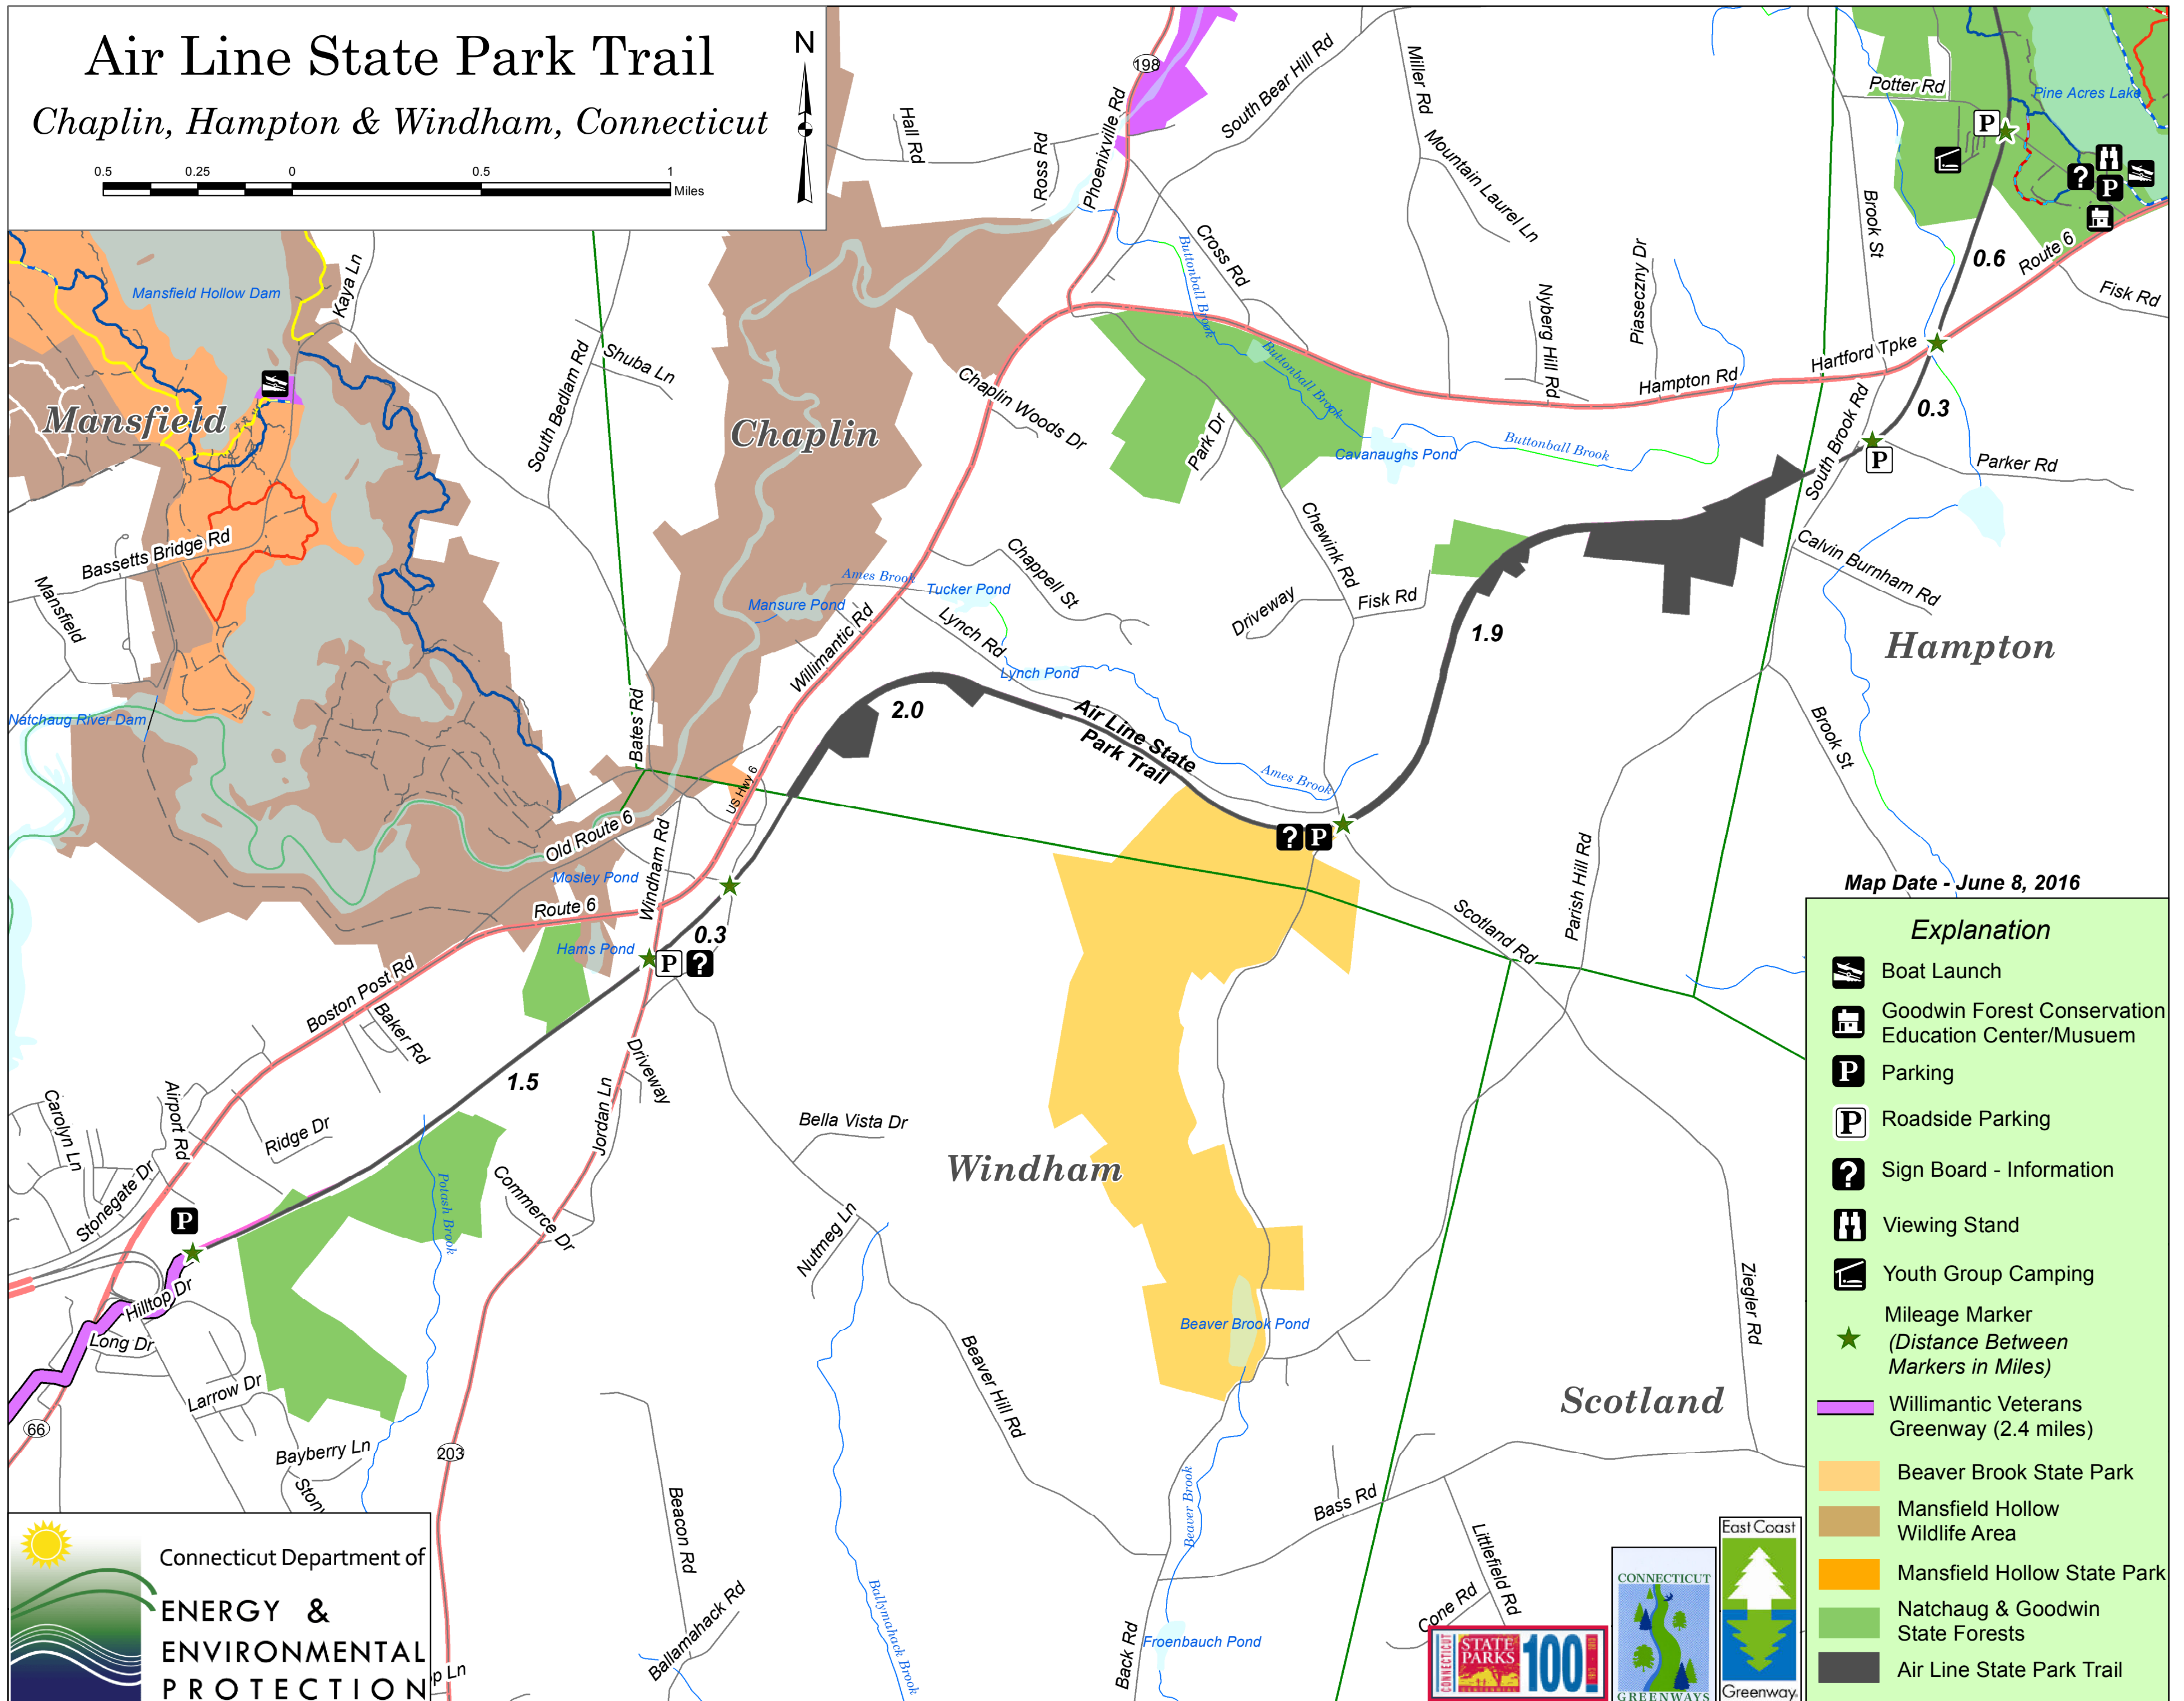

Air Line State Park Trail

Chaplin, Hampton & Windham, Connecticut

Map Date - June 8, 2016

Explanation

- Boat Launch
- Goodwin Forest Conservation Education Center/Museum
- Parking
- Roadside Parking
- Sign Board - Information
- Viewing Stand
- Youth Group Camping
- Mileage Marker
(Distance Between Markers in Miles)
- Willimantic Veterans Greenway (2.4 miles)
- Beaver Brook State Park
- Mansfield Hollow Wildlife Area
- Mansfield Hollow State Park
- Natchaug & Goodwin State Forests
- Air Line State Park Trail