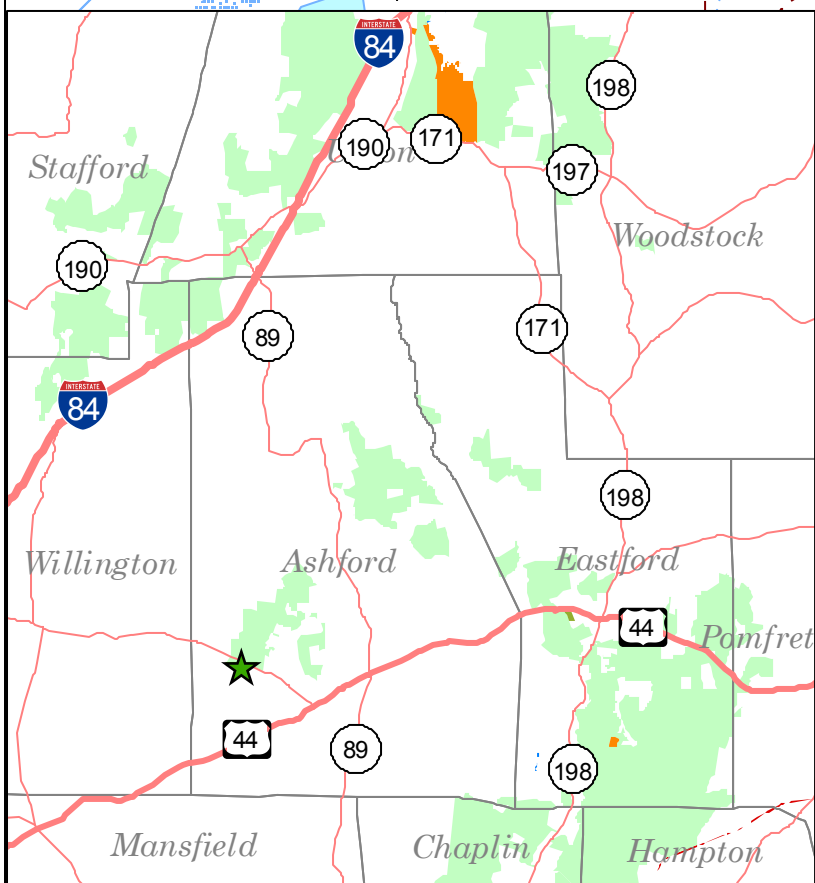

Natchaug State Forest

Knowlton Brook Camping Area

Explanation

- Forest Roads
 - Gravel Road
- Trails
 - Blue - Nipmuck Trail
 - No Blaze
 - Parking Area
 - Campsite
- Natchaug State Forest

N 41° 51' 59.6"
W 72° 12' 07.3"

Map Date
December 10, 2008