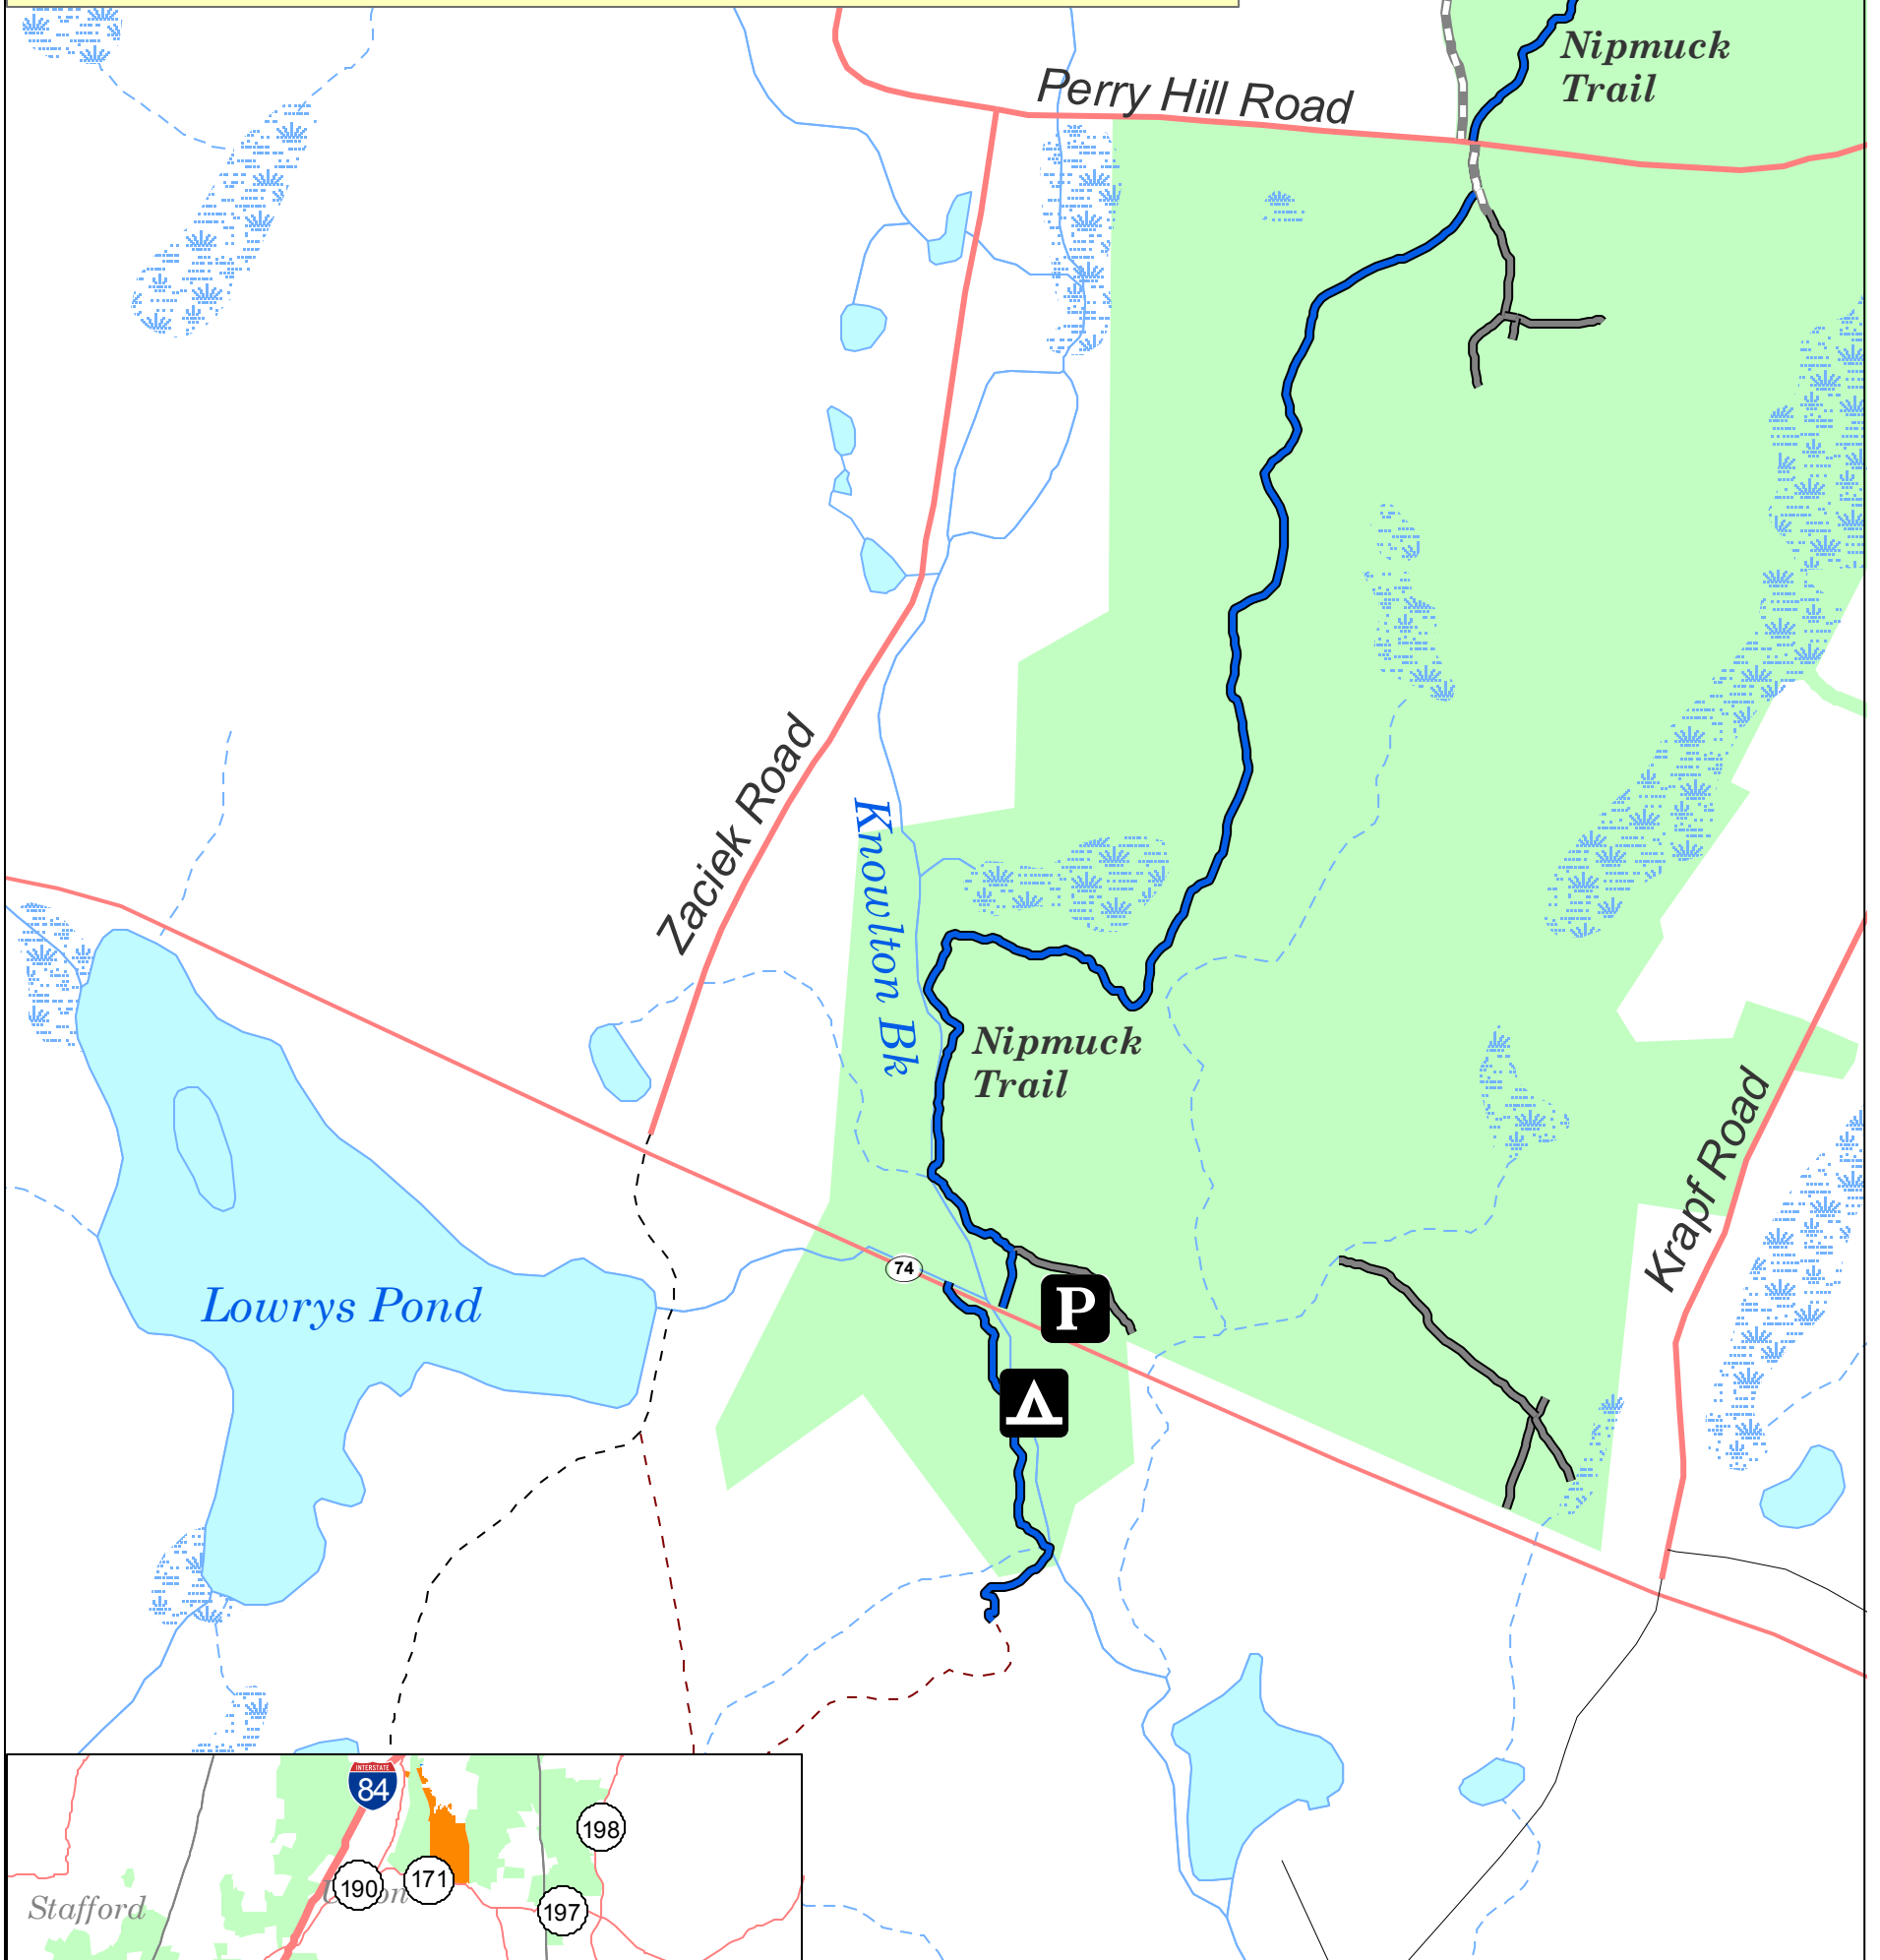

Natchaug State Forest

Knowlton Brook Camping Area

Explanation

- Forest Roads
 - Gravel Road
- Trails
 - Blue - Nipmuck Trail
 - No Blaze
 - Parking Area
 - Campsite
- Natchaug State Forest

N 41° 51' 59.6"
W 72° 12' 07.3"

Map Date
December 10, 2008