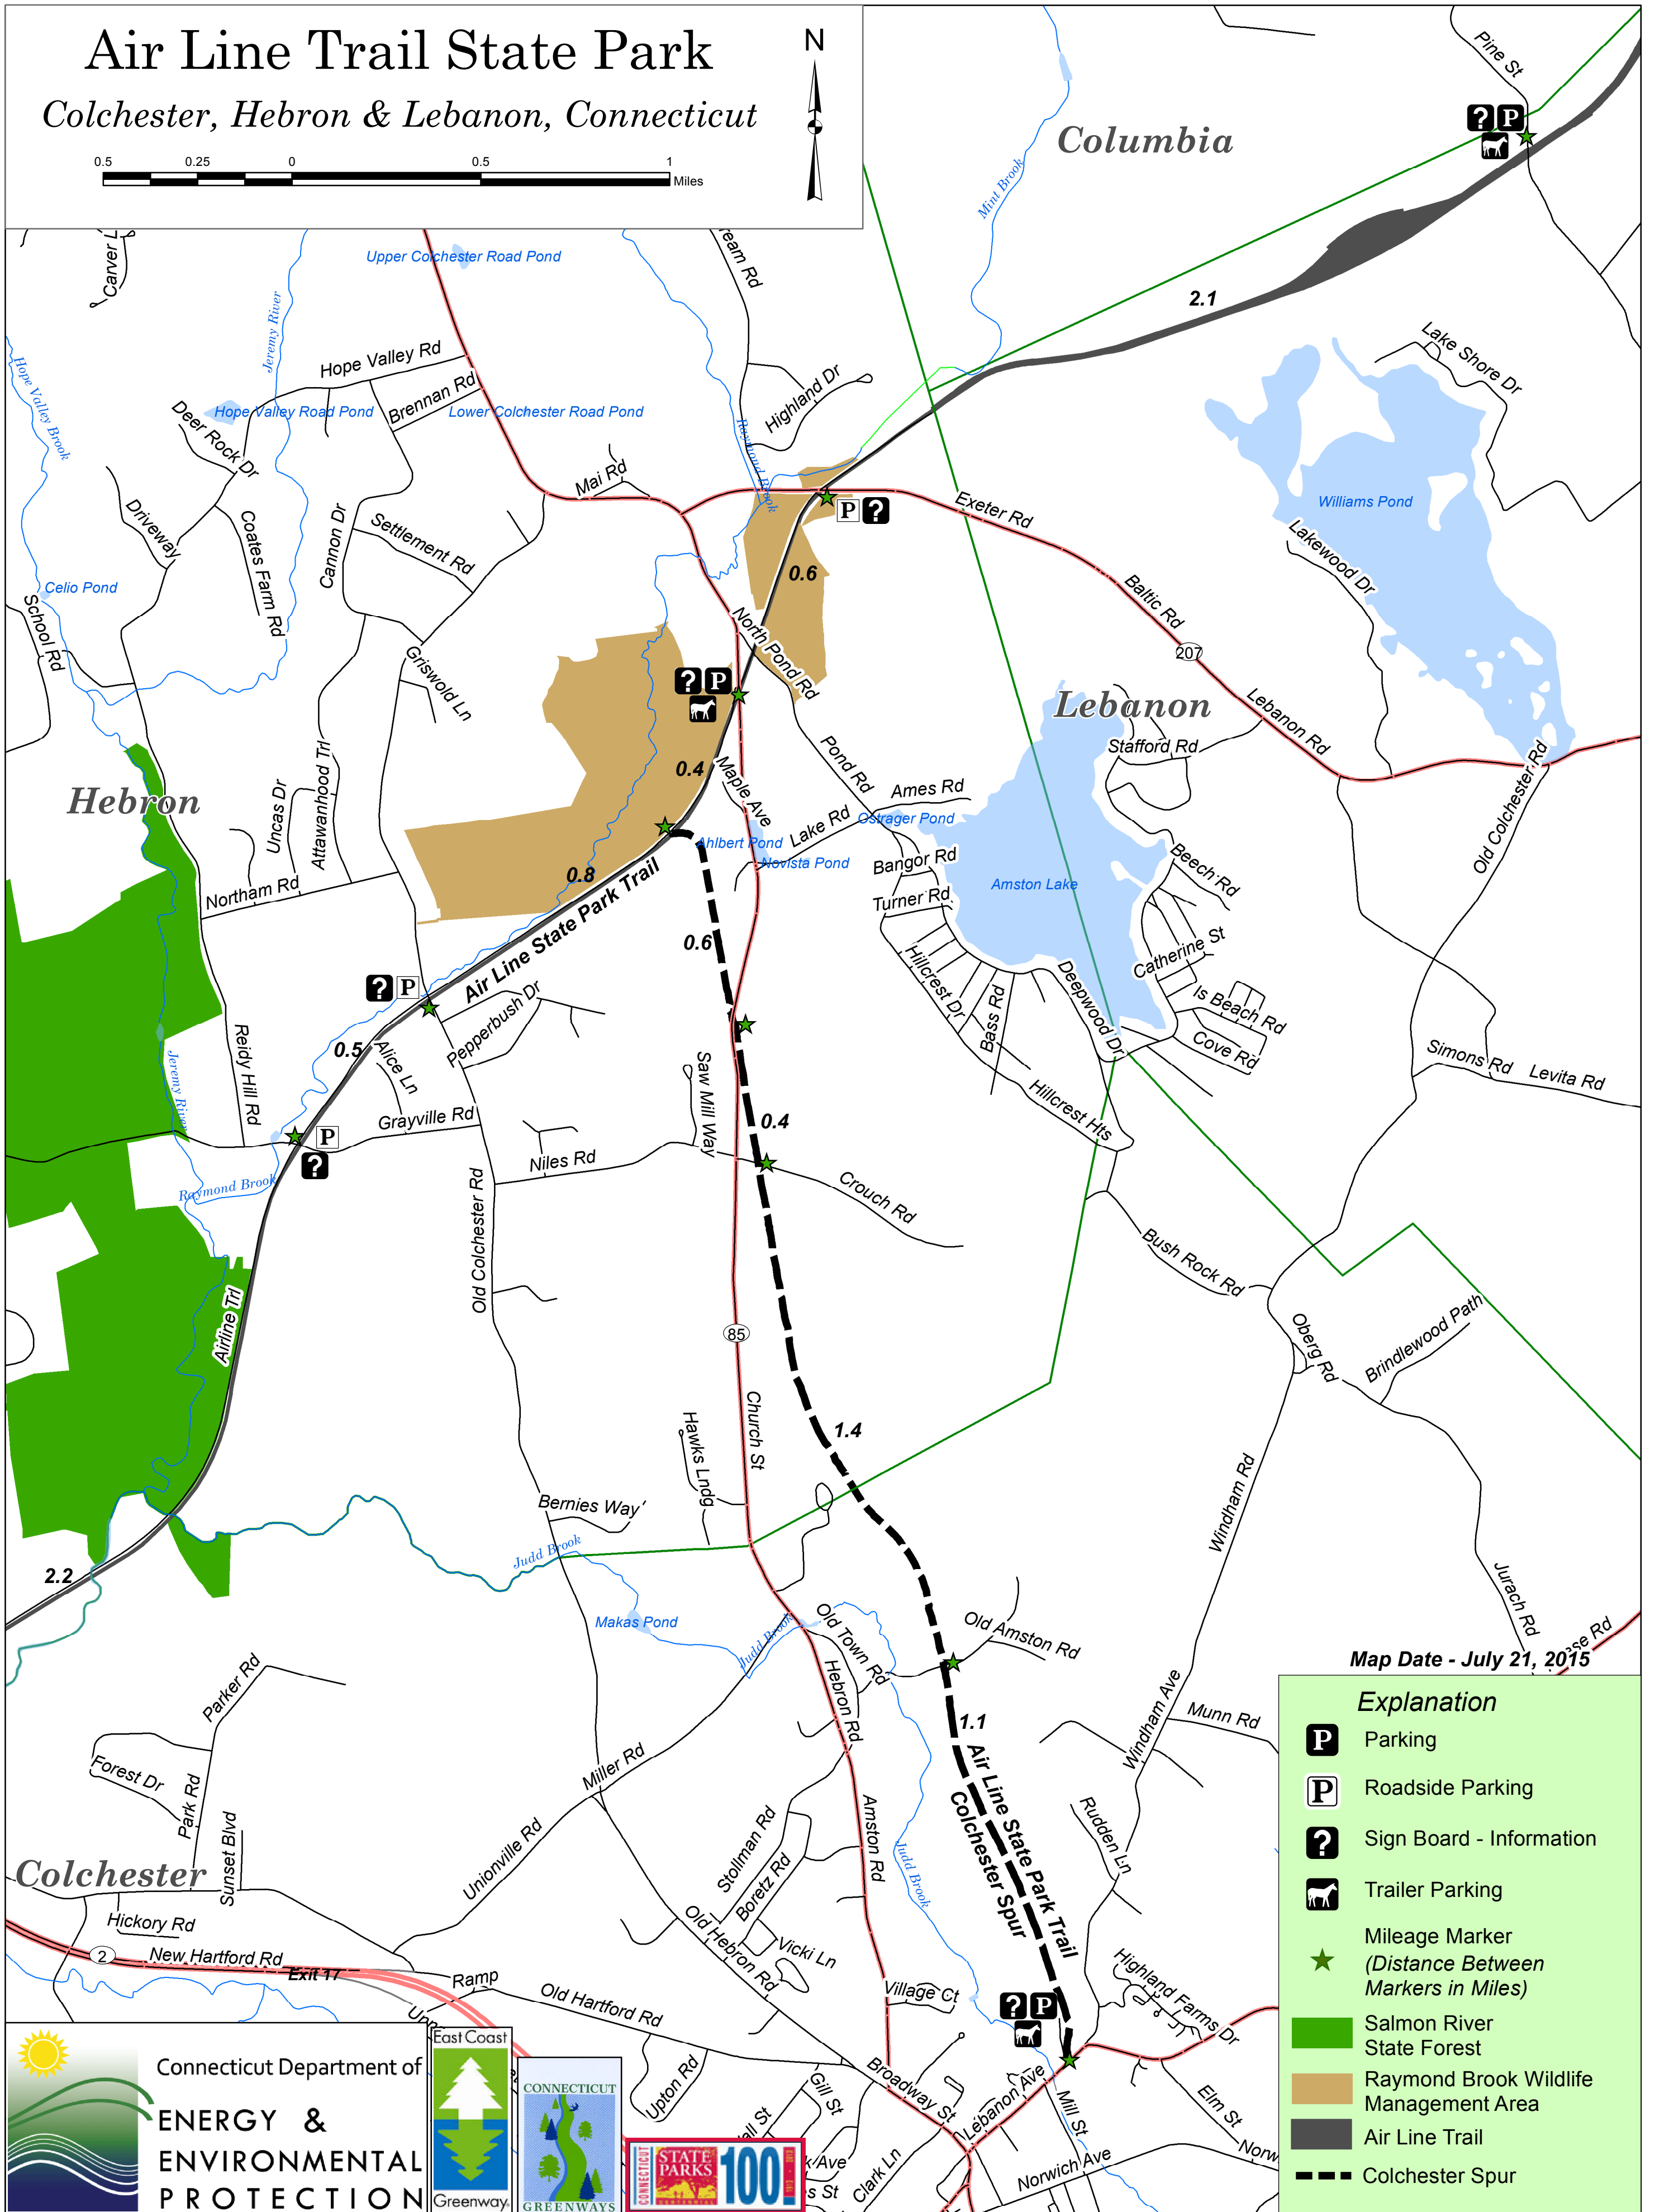

# Air Line Trail State Park

## Colchester, Hebron & Lebanon, Connecticut

Map Date - July 21, 2015

Explanation	
	Parking
	Roadside Parking
	Sign Board - Information
	Trailer Parking
	Mileage Marker (Distance Between Markers in Miles)
	Salmon River State Forest
	Raymond Brook Wildlife Management Area
	Air Line Trail
	Colchester Spur