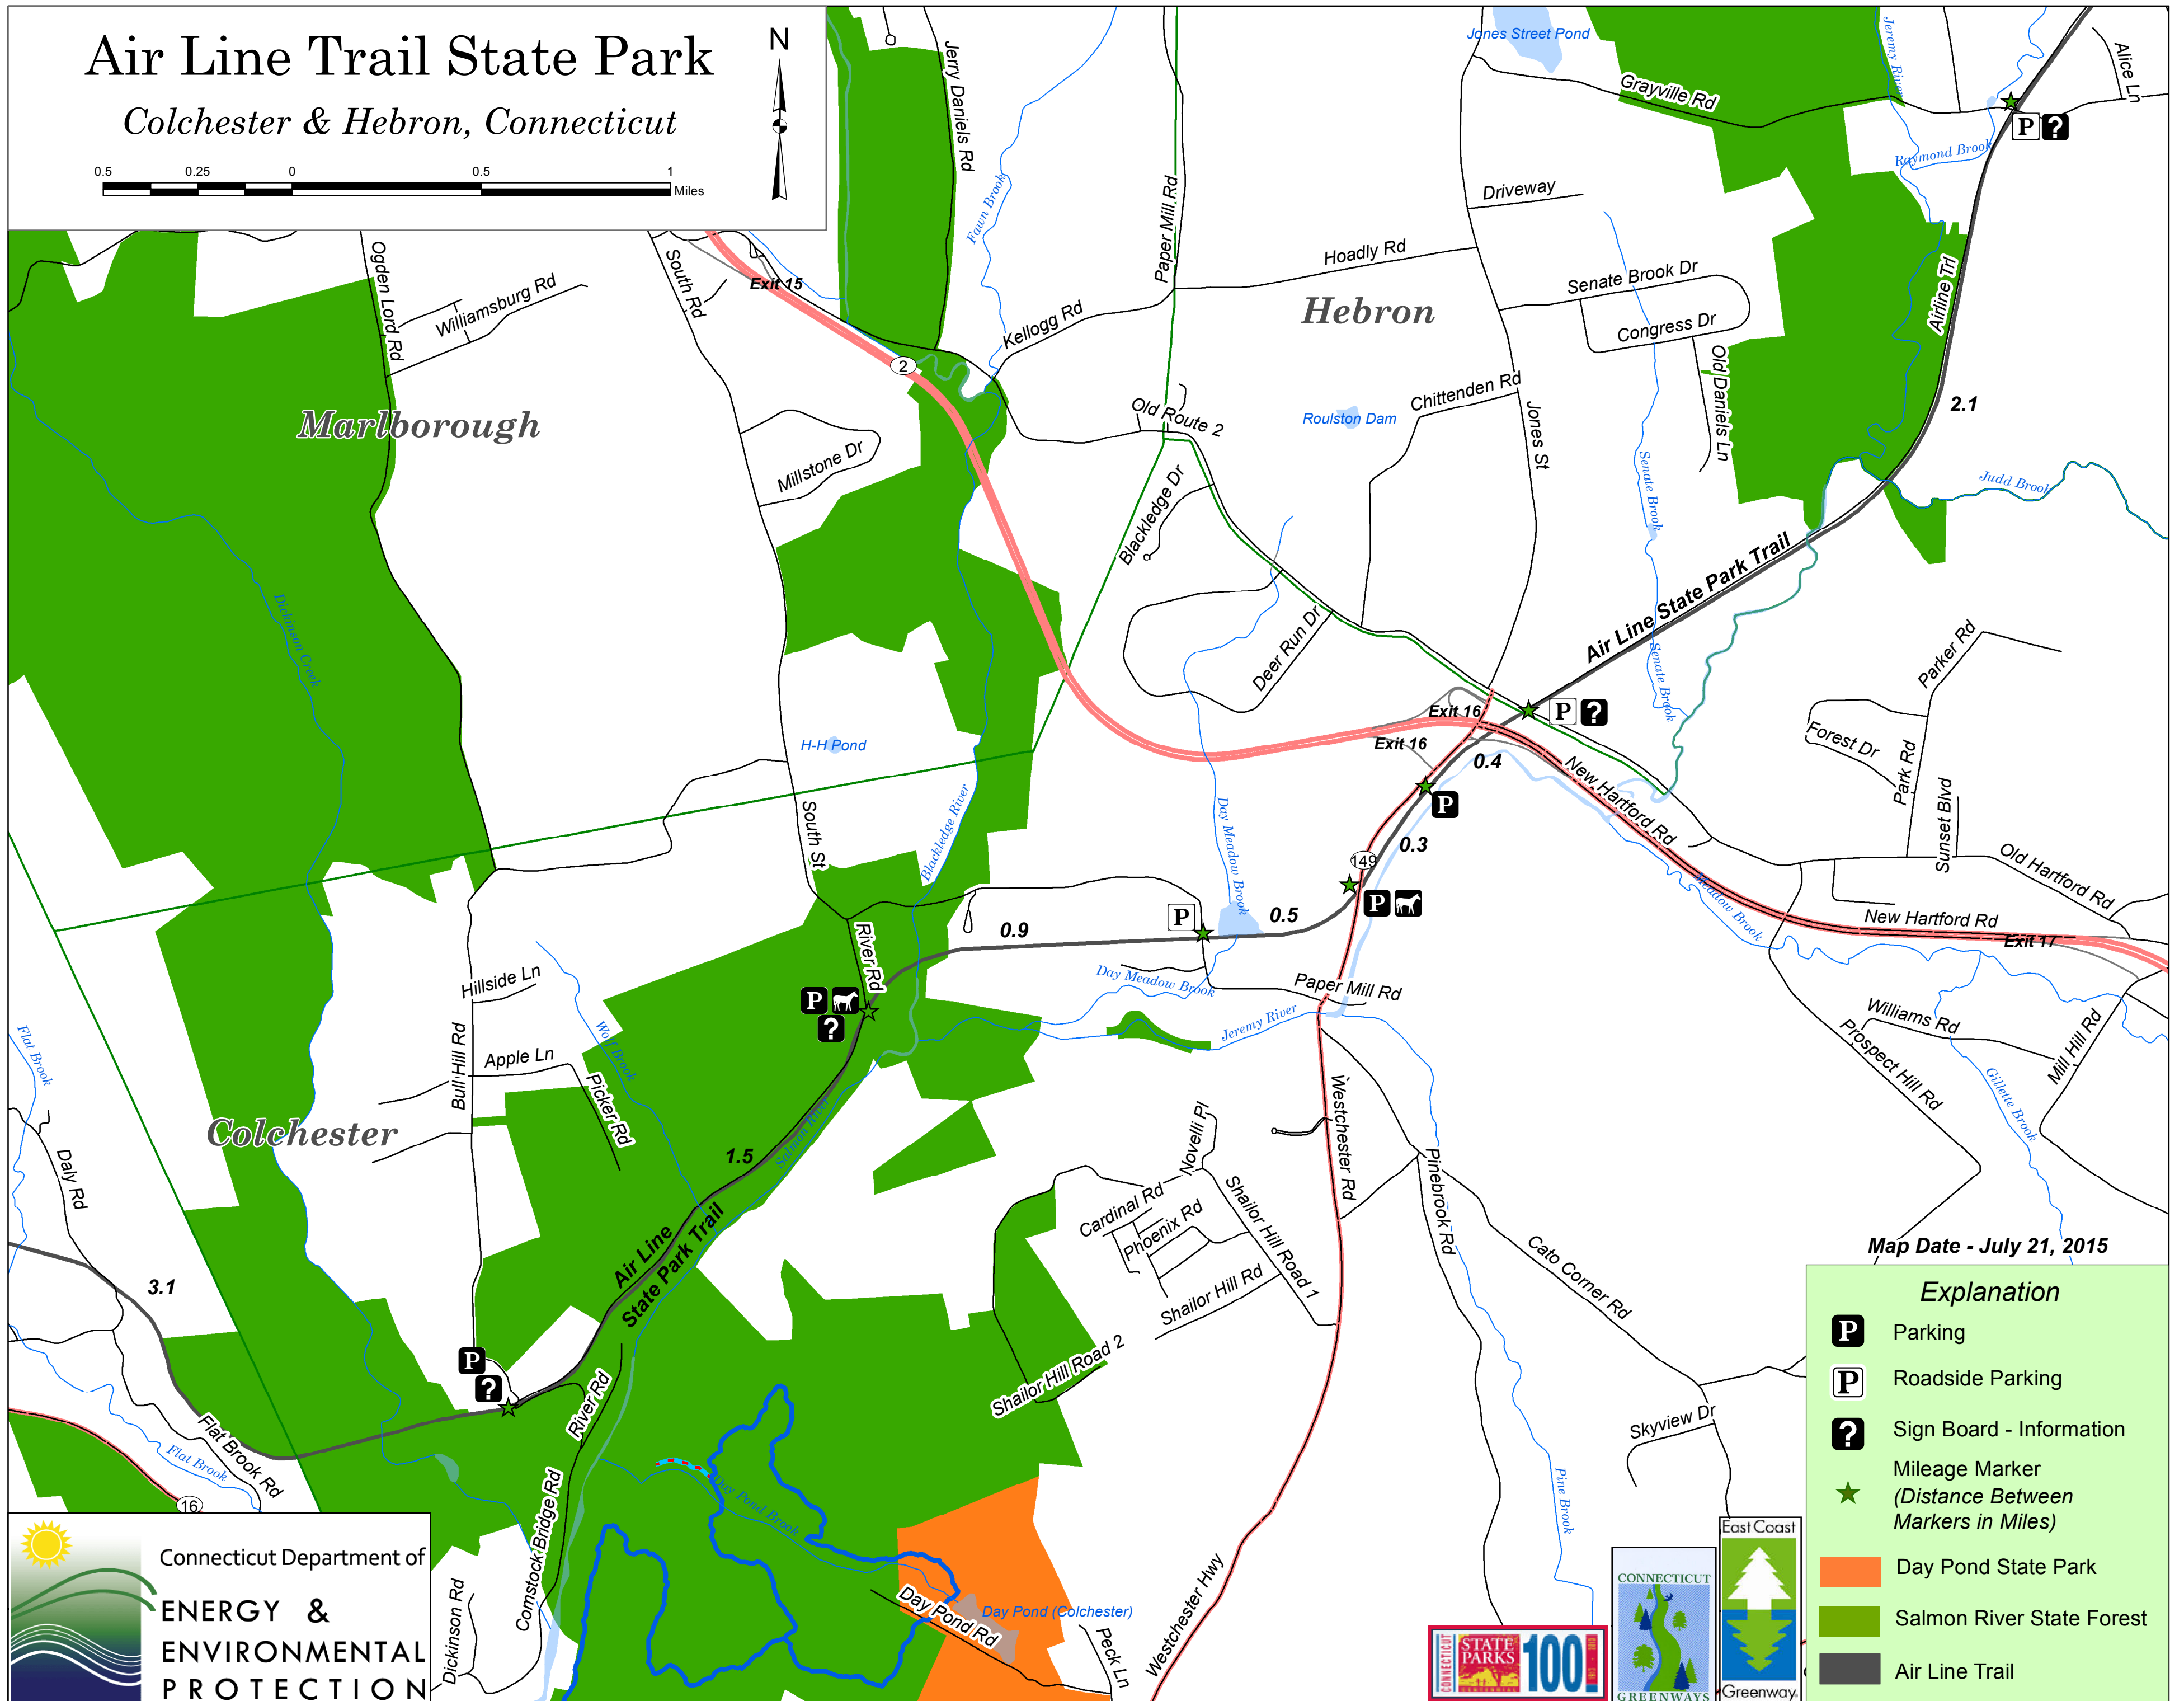

Air Line Trail State Park

Colchester & Hebron, Connecticut

Map Date - July 21, 2015

Explanation

- Parking
- Roadside Parking
- Sign Board - Information
- Mileage Marker
(Distance Between Markers in Miles)
- Day Pond State Park
- Salmon River State Forest
- Air Line Trail