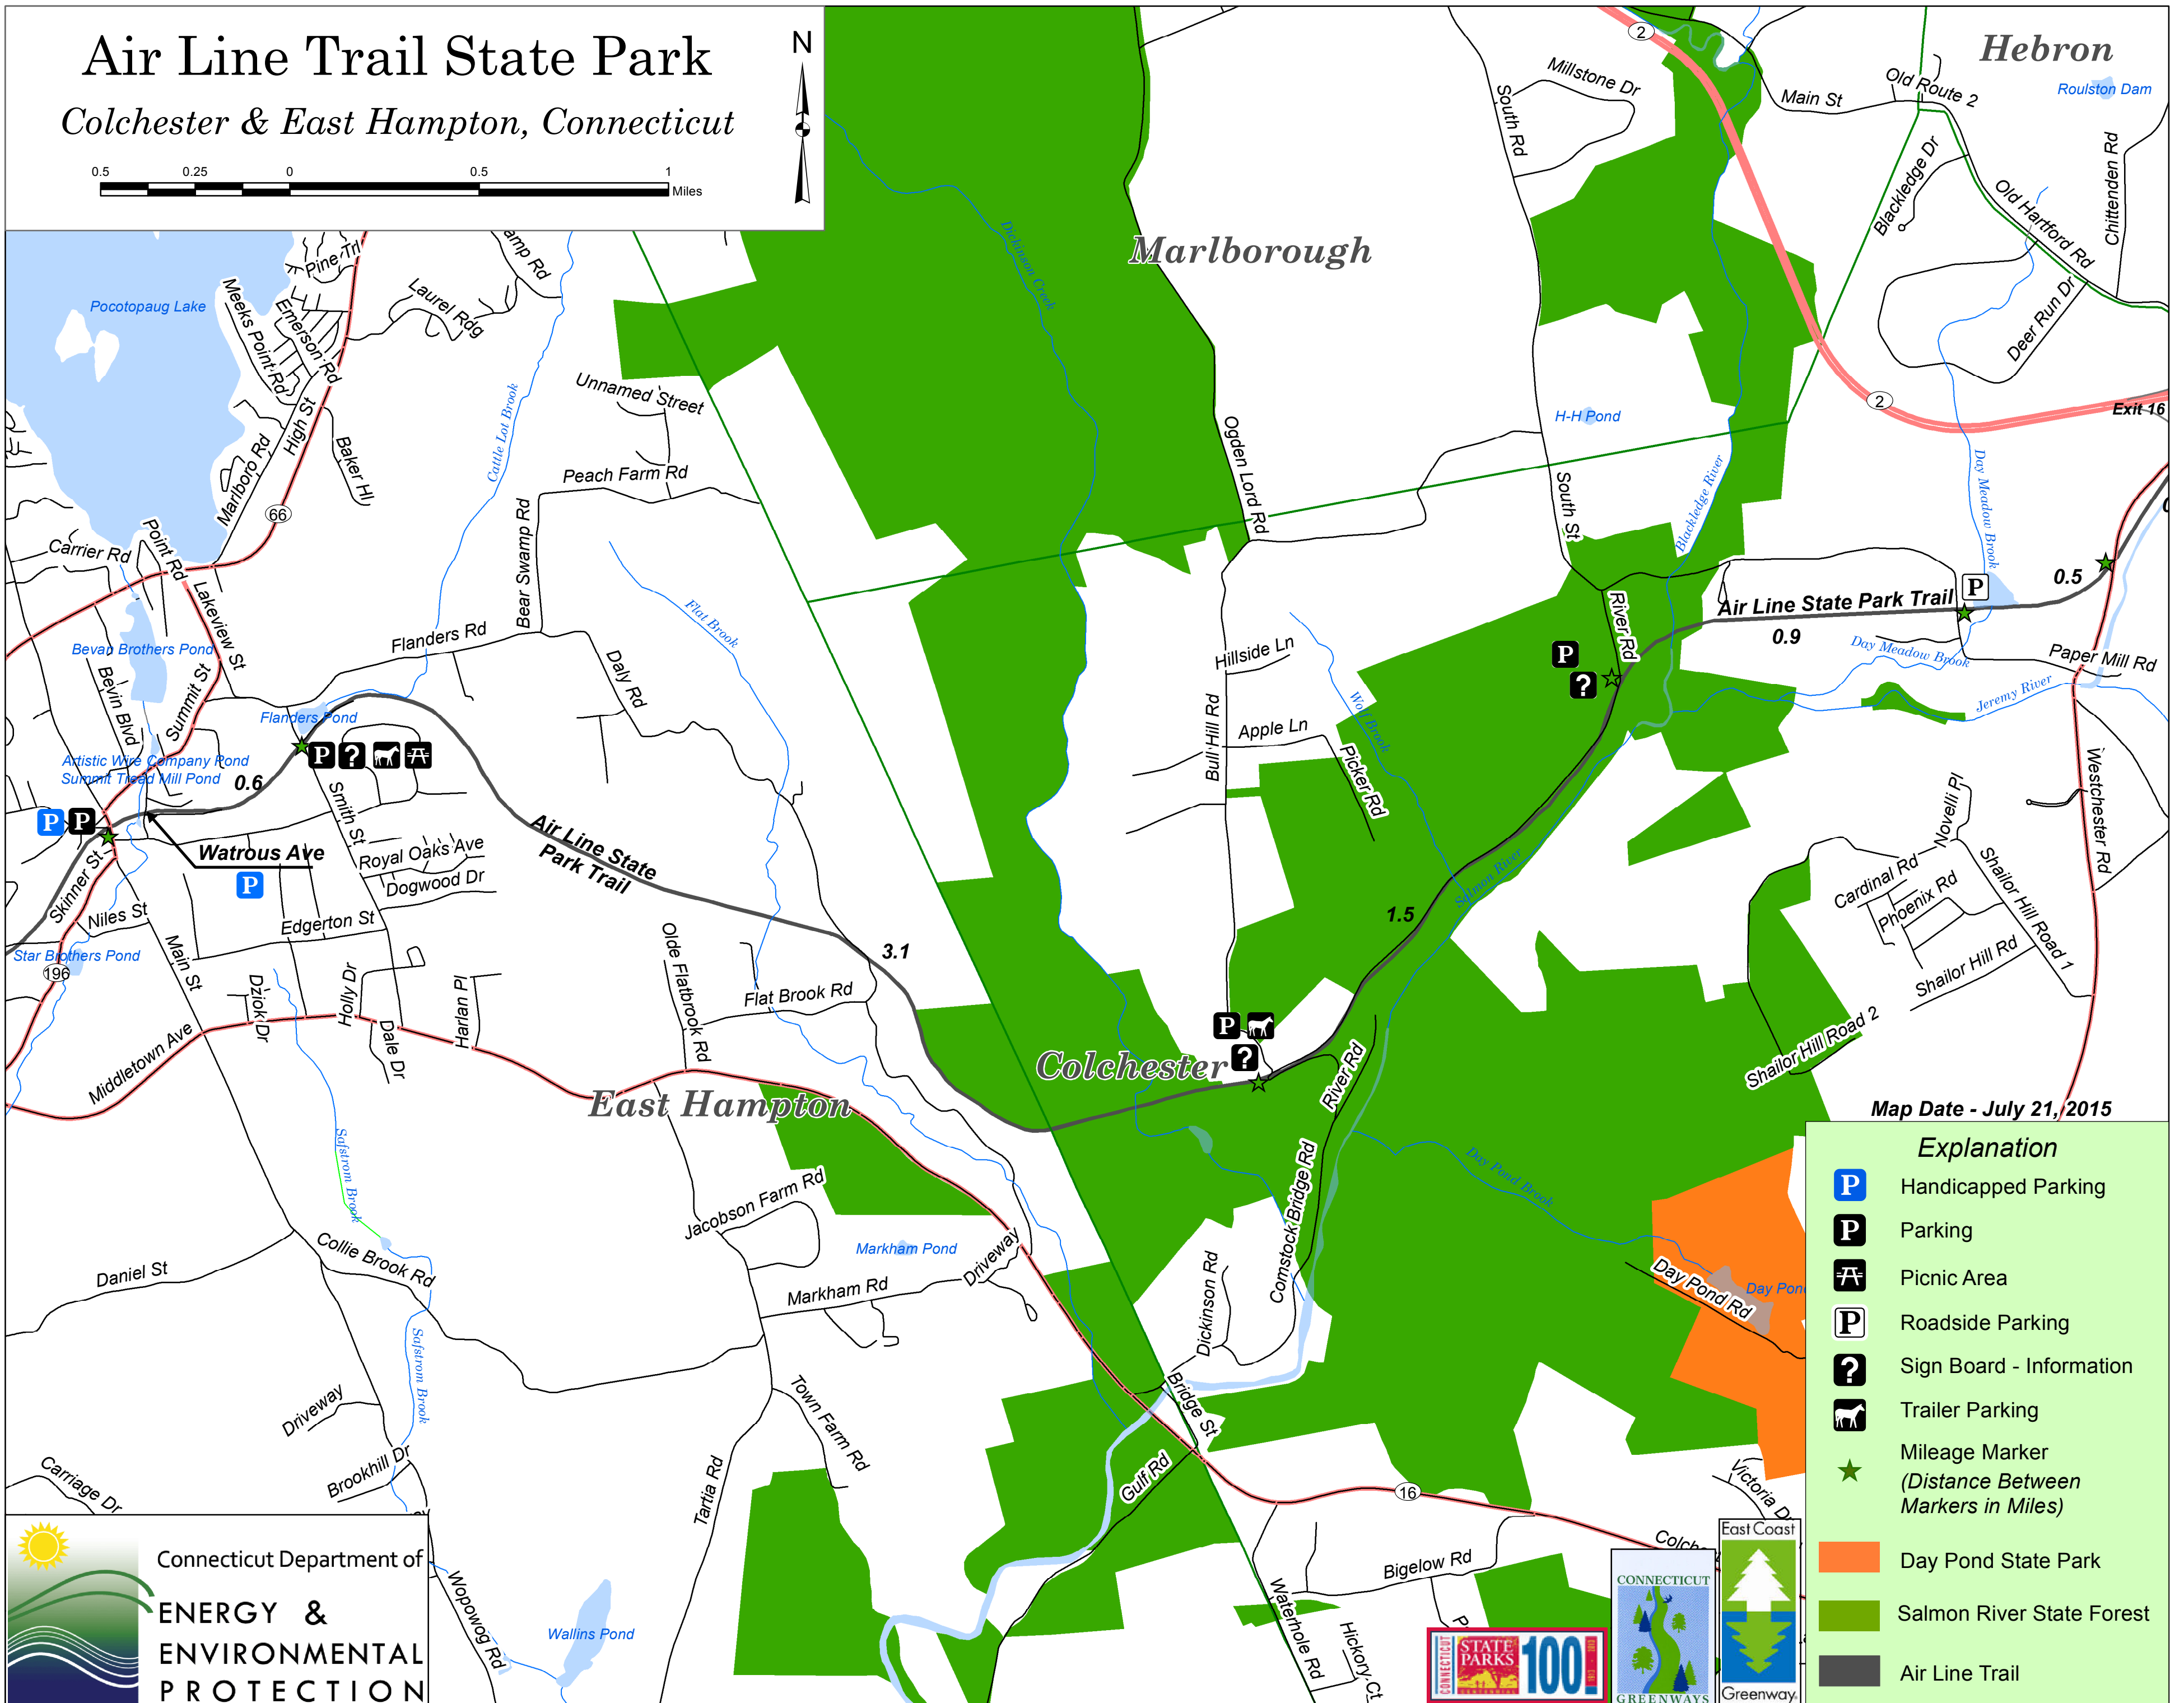

Air Line Trail State Park

Colchester & East Hampton, Connecticut

Map Date - July 21, 2015

Explanation

- Handicapped Parking
- Parking
- Picnic Area
- Roadside Parking
- Sign Board - Information
- Trailer Parking
- Mileage Marker
(Distance Between Markers in Miles)
- Day Pond State Park
- Salmon River State Forest
- Air Line Trail