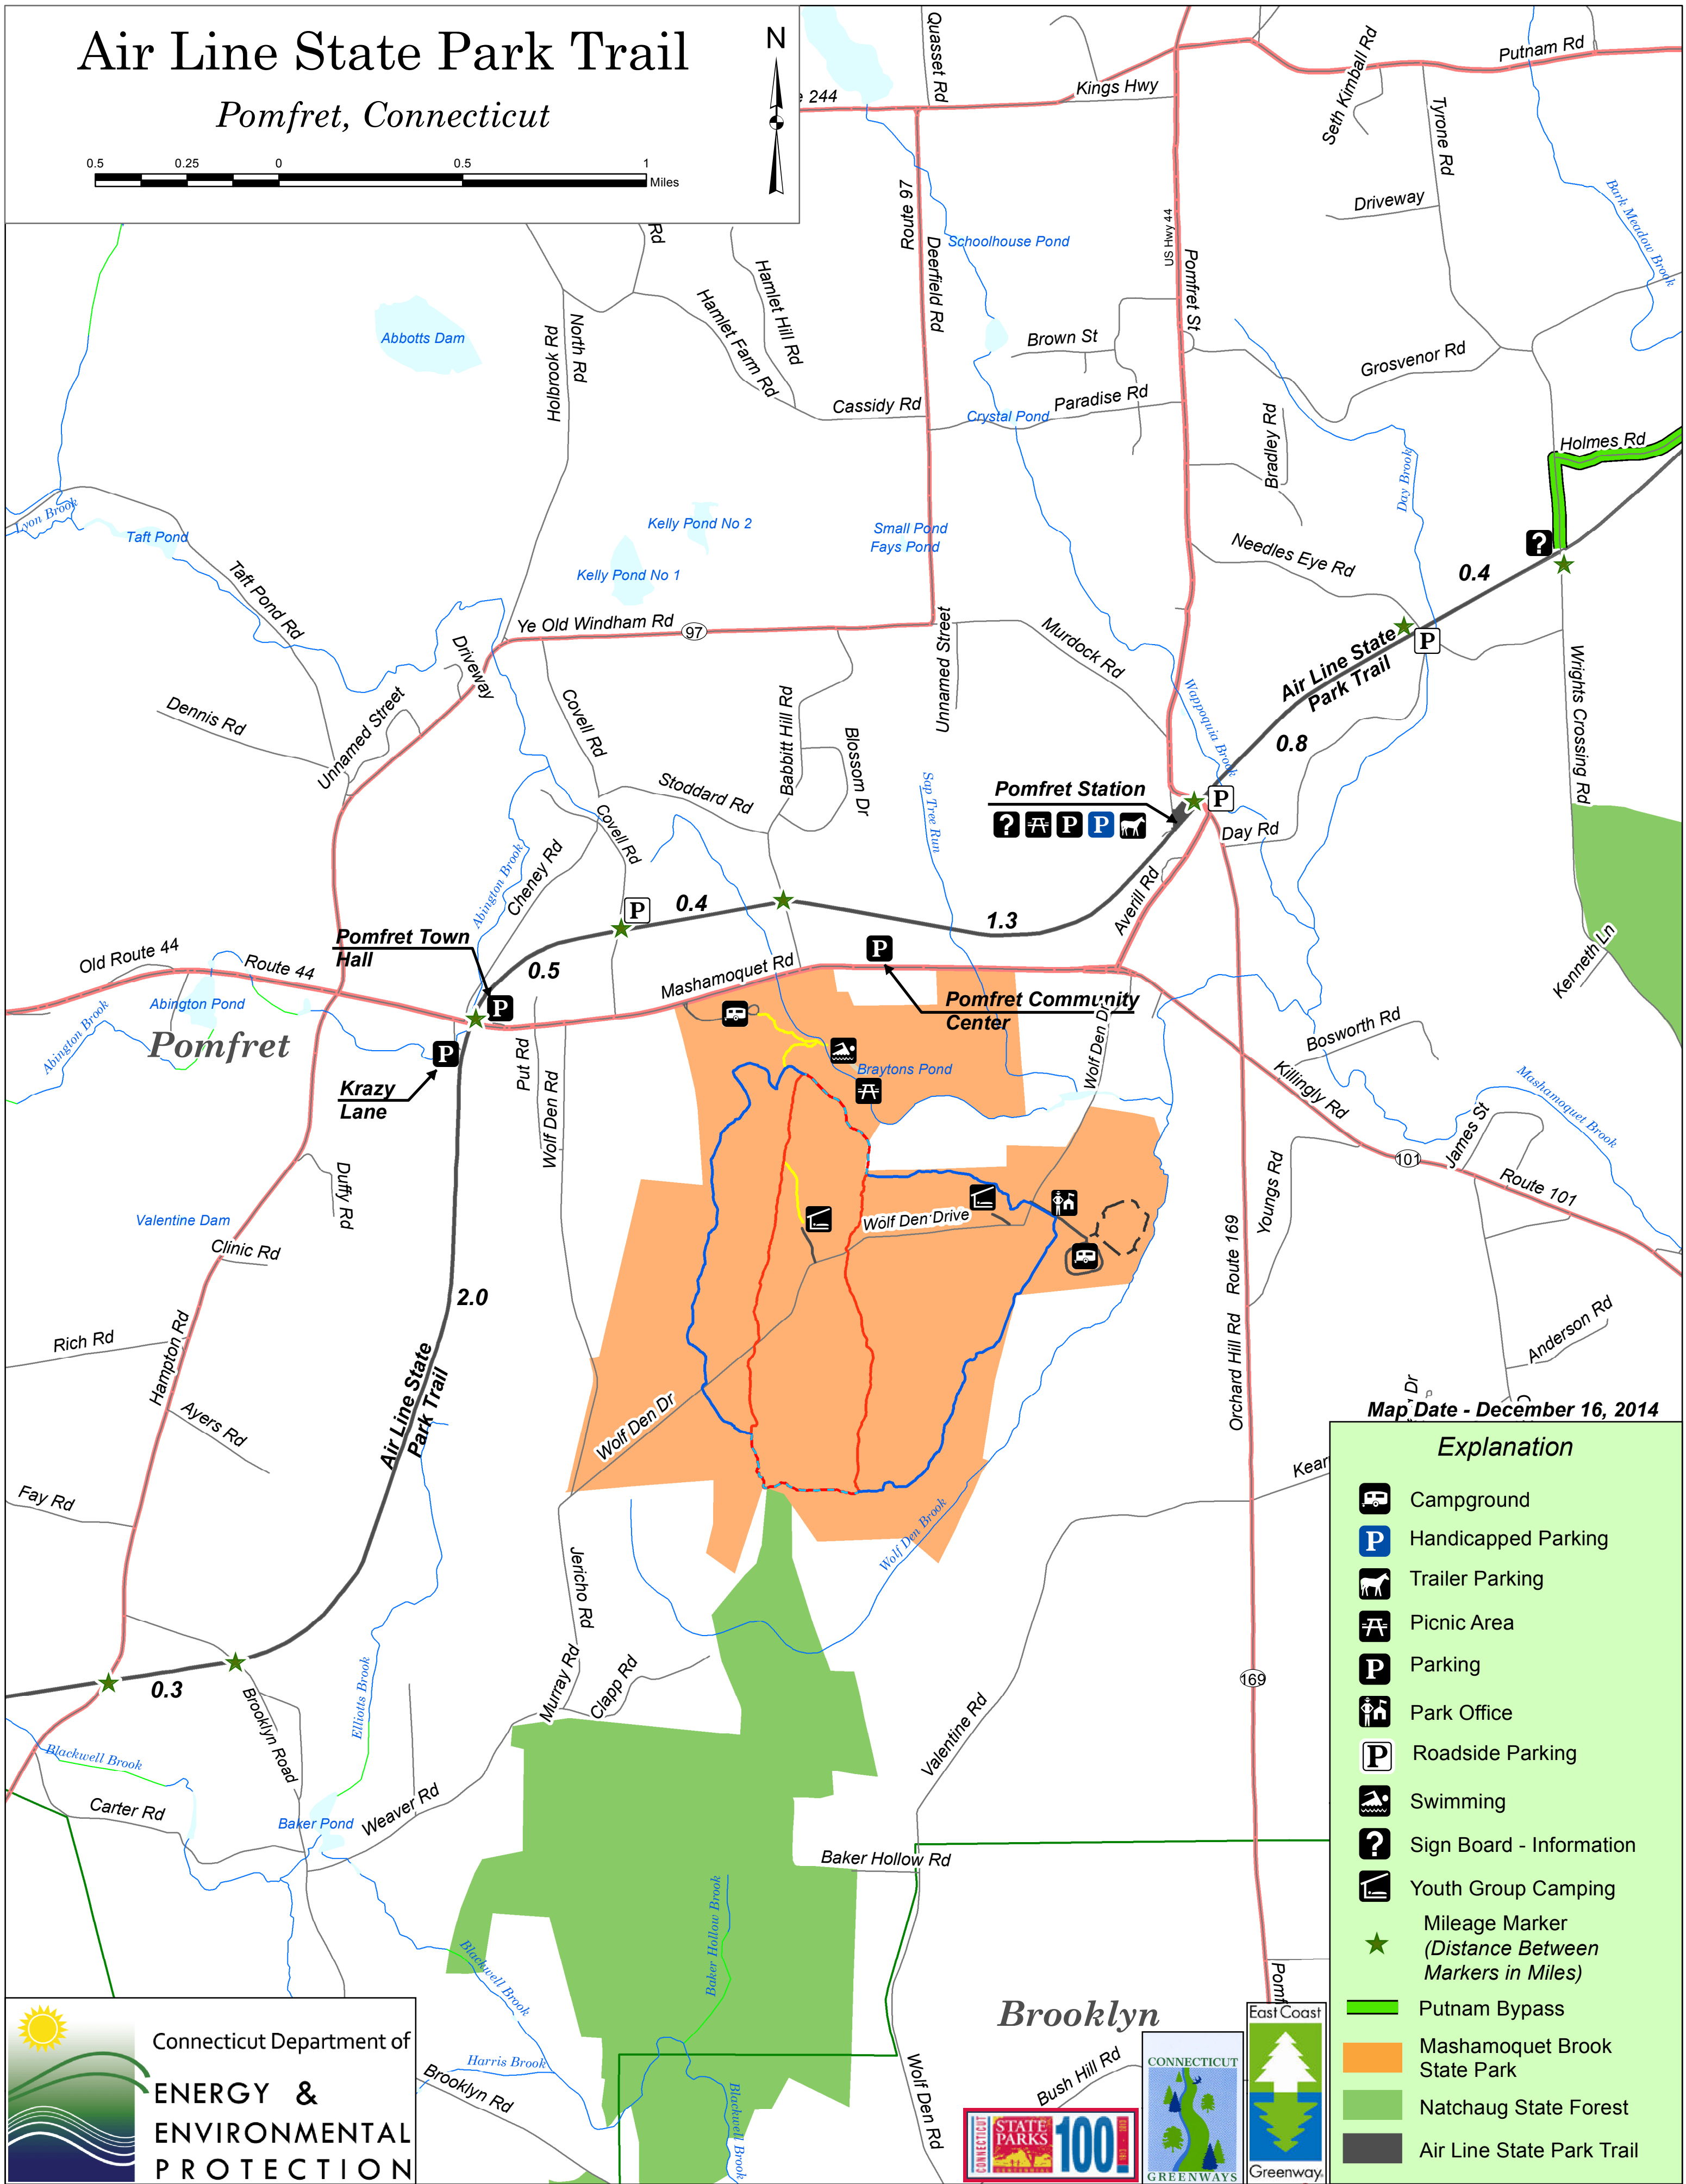

# Air Line State Park Trail

## Pomfret, Connecticut

Map Date - December 16, 2014

### Explanation

- Campground
- Handicapped Parking
- Trailer Parking
- Picnic Area
- Parking
- Park Office
- Roadside Parking
- Swimming
- Sign Board - Information
- Youth Group Camping
- Mileage Marker  
(Distance Between Markers in Miles)
- Putnam Bypass
- Mashamoquet Brook State Park
- Natchaug State Forest
- Air Line State Park Trail