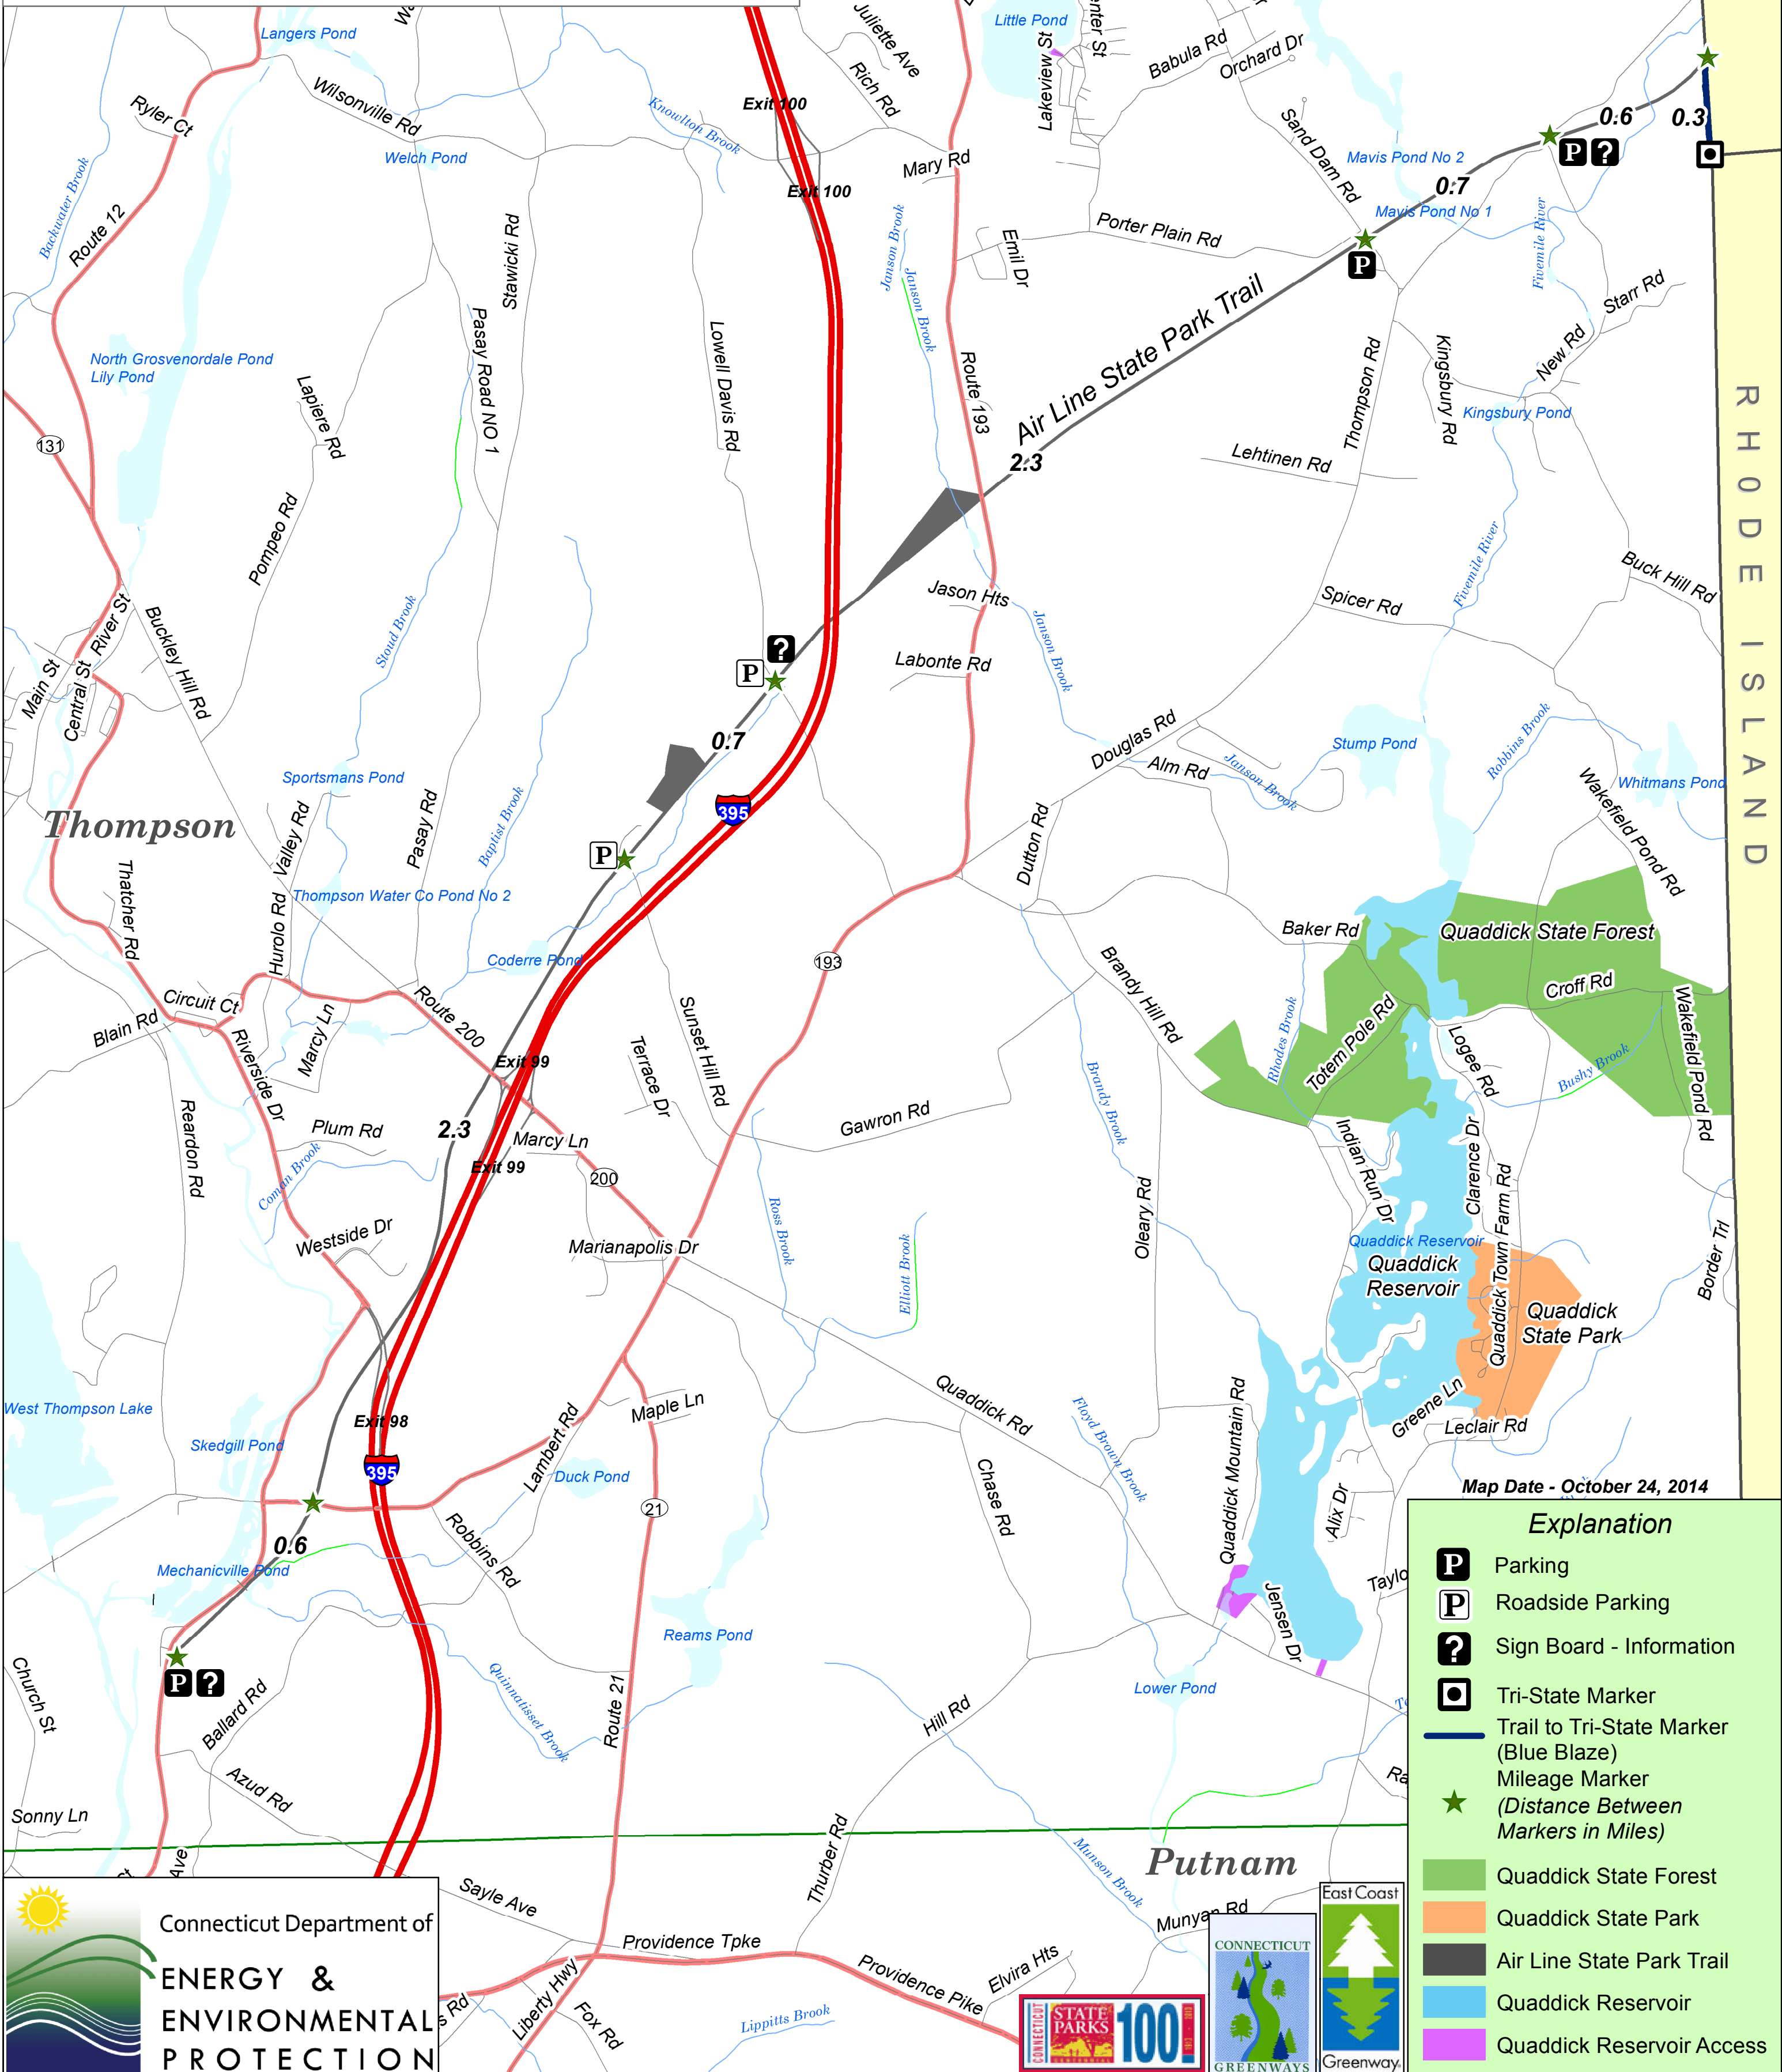

Air Line State Park Trail

Thompson, Connecticut

MASSACHUSETTS

Map Date - October 24, 2014

Explanation

- Parking
- Roadside Parking
- Sign Board - Information
- Tri-State Marker
- Trail to Tri-State Marker (Blue Blaze)
- Mileage Marker (Distance Between Markers in Miles)
- Quaddick State Forest
- Quaddick State Park
- Air Line State Park Trail
- Quaddick Reservoir
- Quaddick Reservoir Access