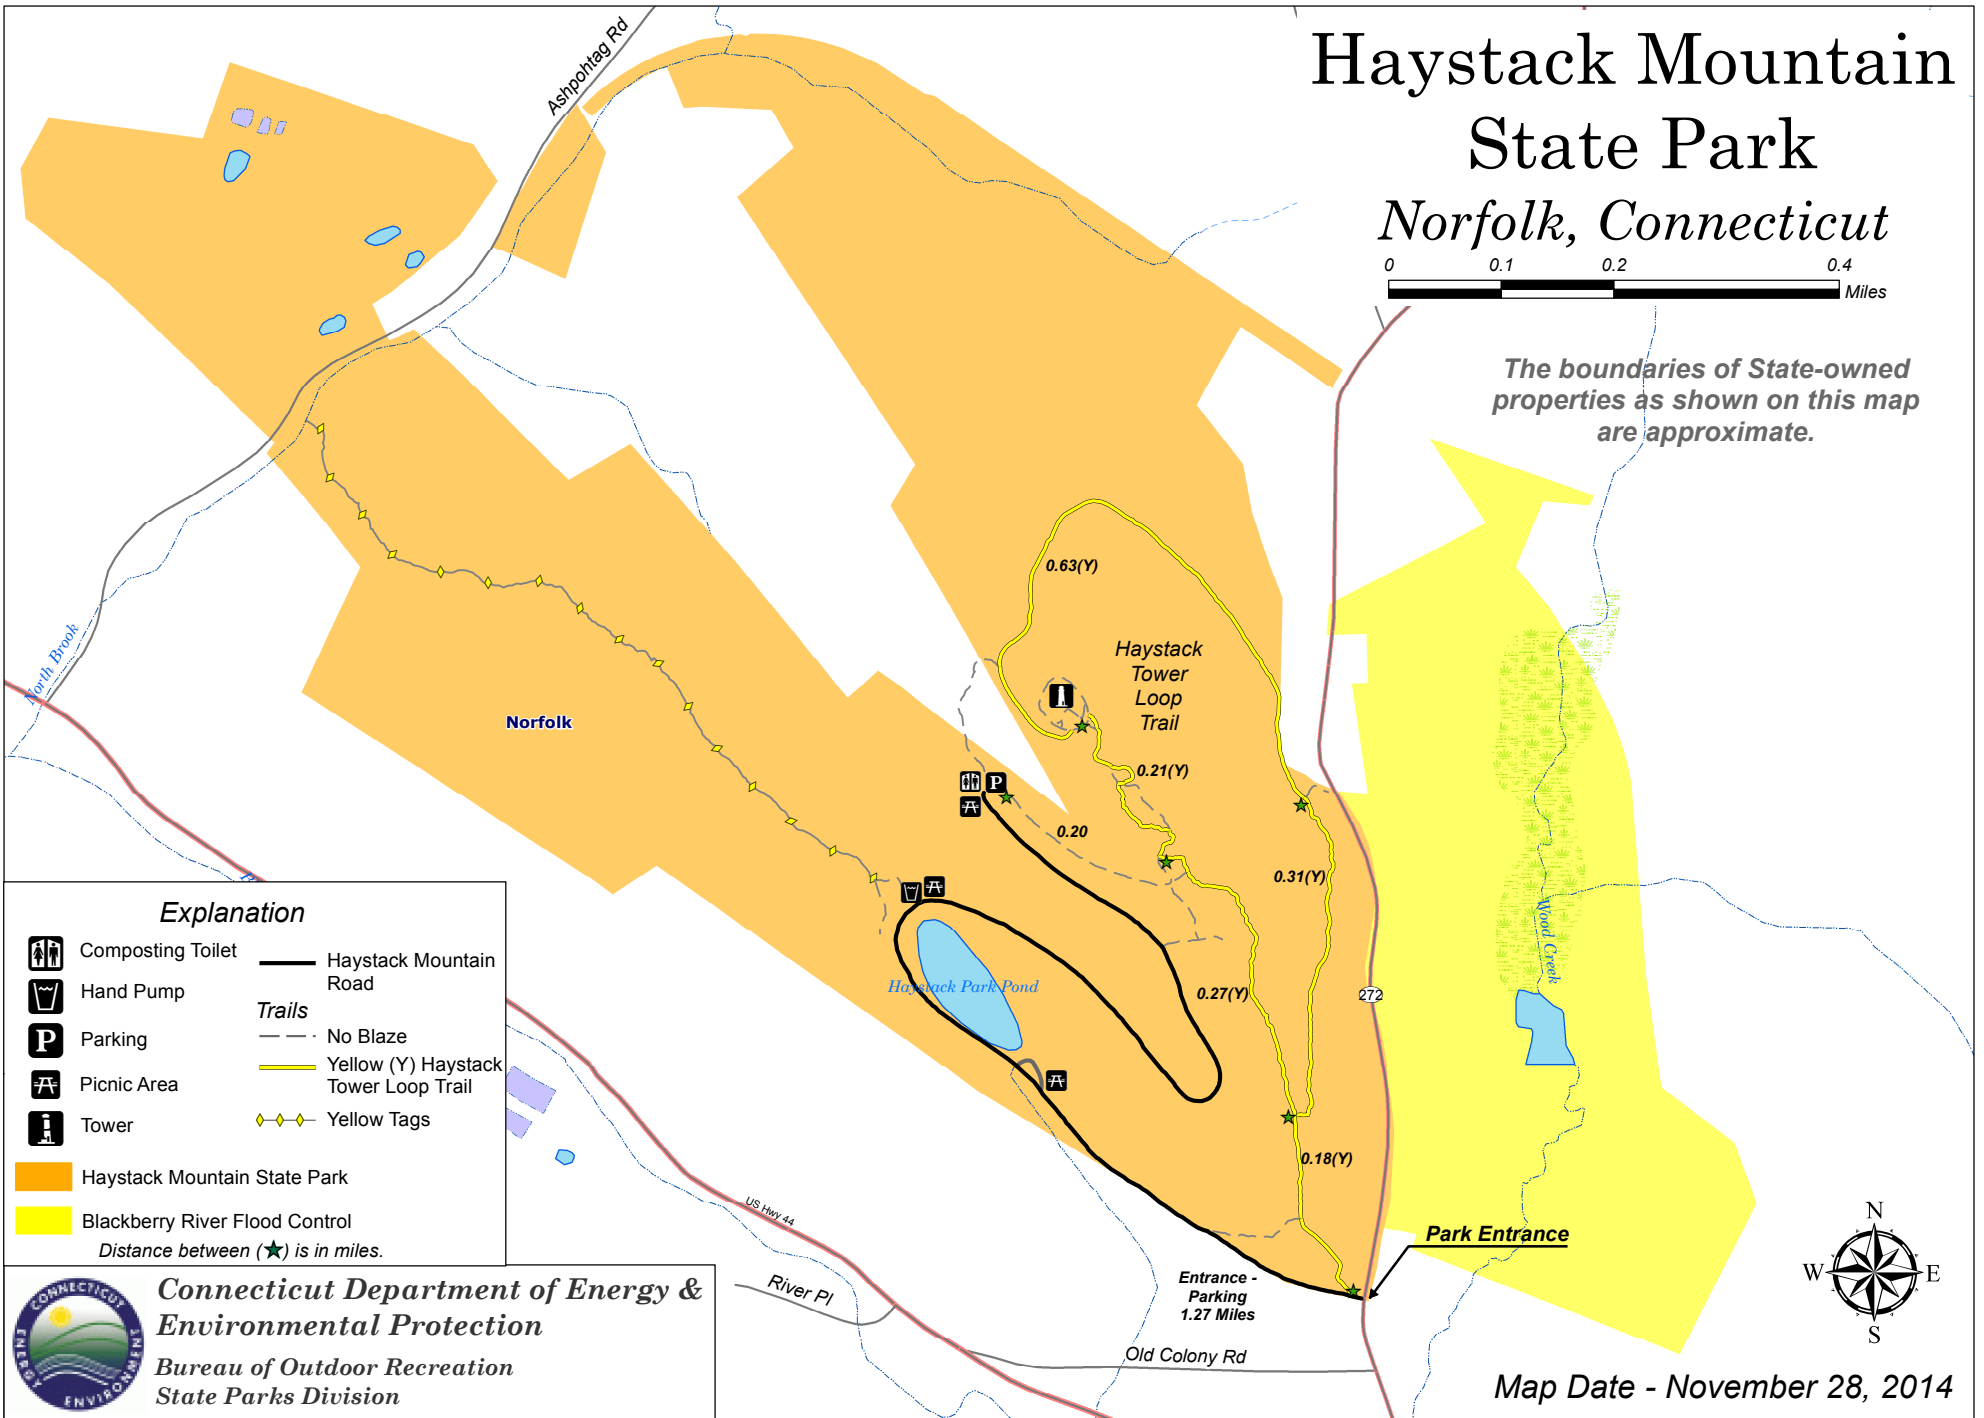

Haystack Mountain State Park

Norfolk, Connecticut

The boundaries of State-owned properties as shown on this map are approximate.

Explanation

- Composting Toilet
- Hand Pump
- Parking
- Picnic Area
- Tower
- Haystack Mountain Road
- Trails**
- No Blaze
- Yellow (Y) Haystack Tower Loop Trail
- Yellow Tags

- Haystack Mountain State Park
 - Blackberry River Flood Control
- Distance between (★) is in miles.

Connecticut Department of Energy & Environmental Protection
 Bureau of Outdoor Recreation
 State Parks Division

Map Date - November 28, 2014