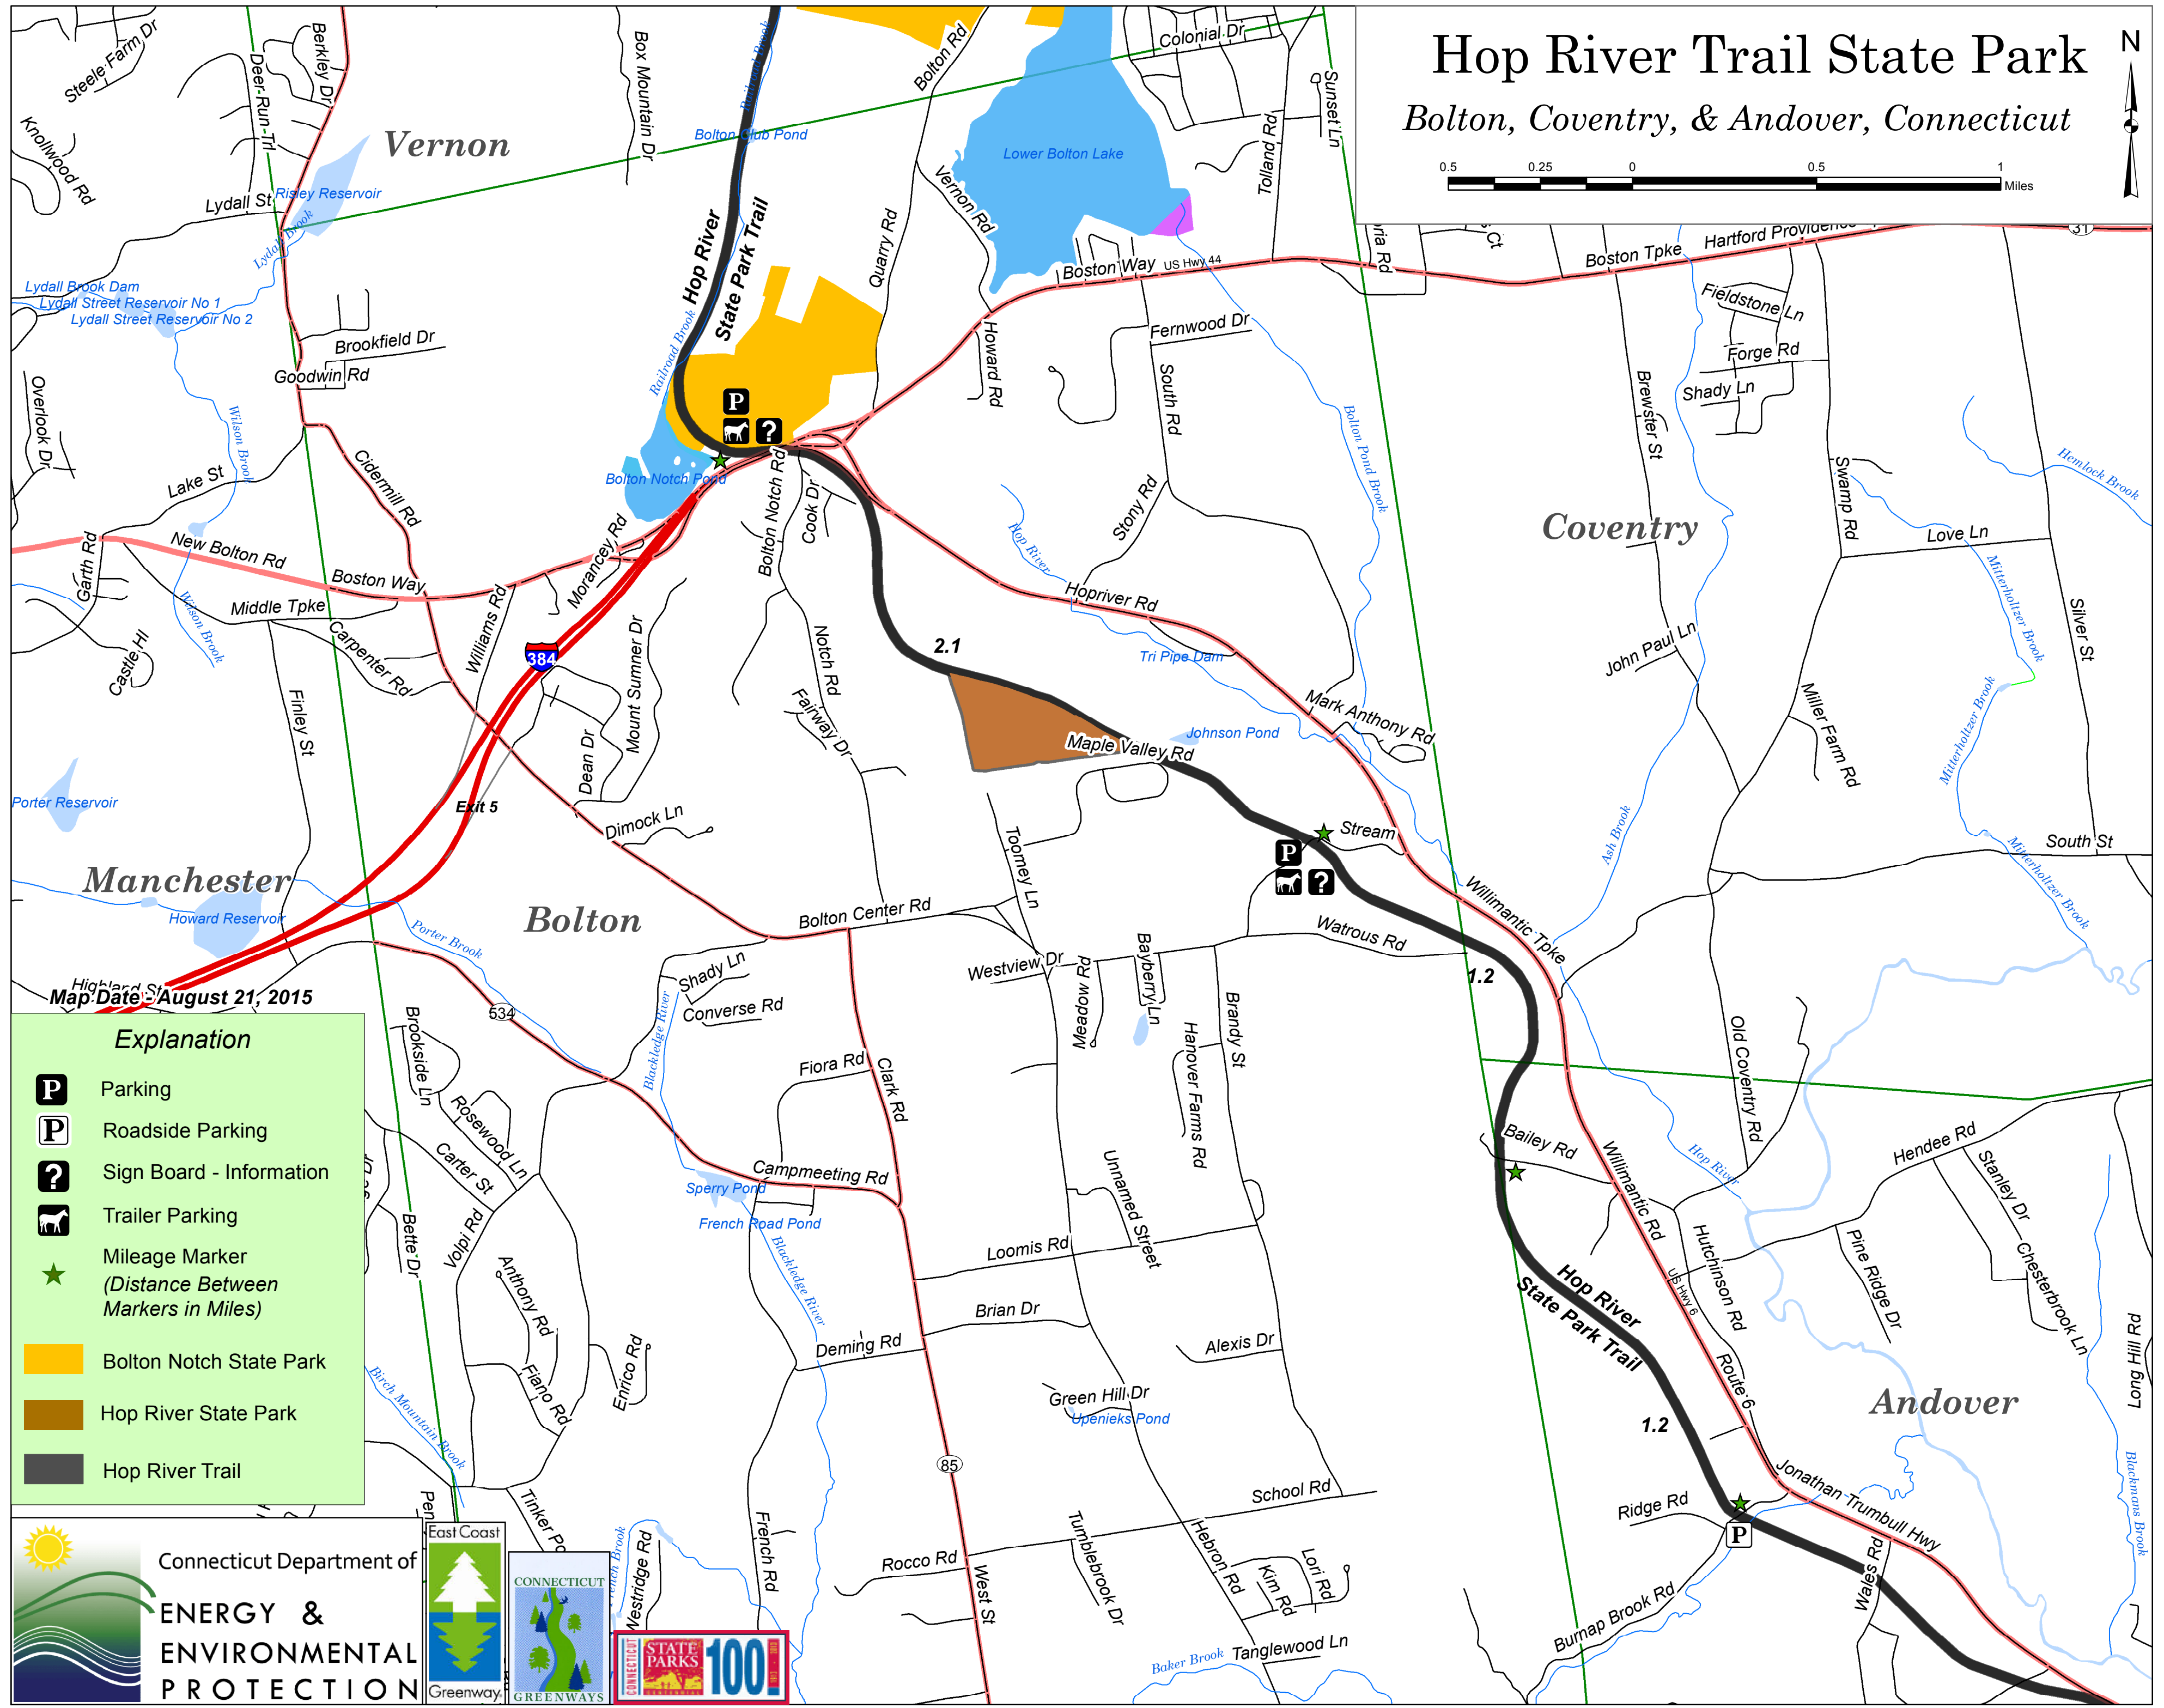

# Hop River Trail State Park

Bolton, Coventry, & Andover, Connecticut

Map Date: August 21, 2015

**Explanation**

- Parking
- Roadside Parking
- Sign Board - Information
- Trailer Parking
- Mileage Marker  
(Distance Between Markers in Miles)
- Bolton Notch State Park
- Hop River State Park
- Hop River Trail