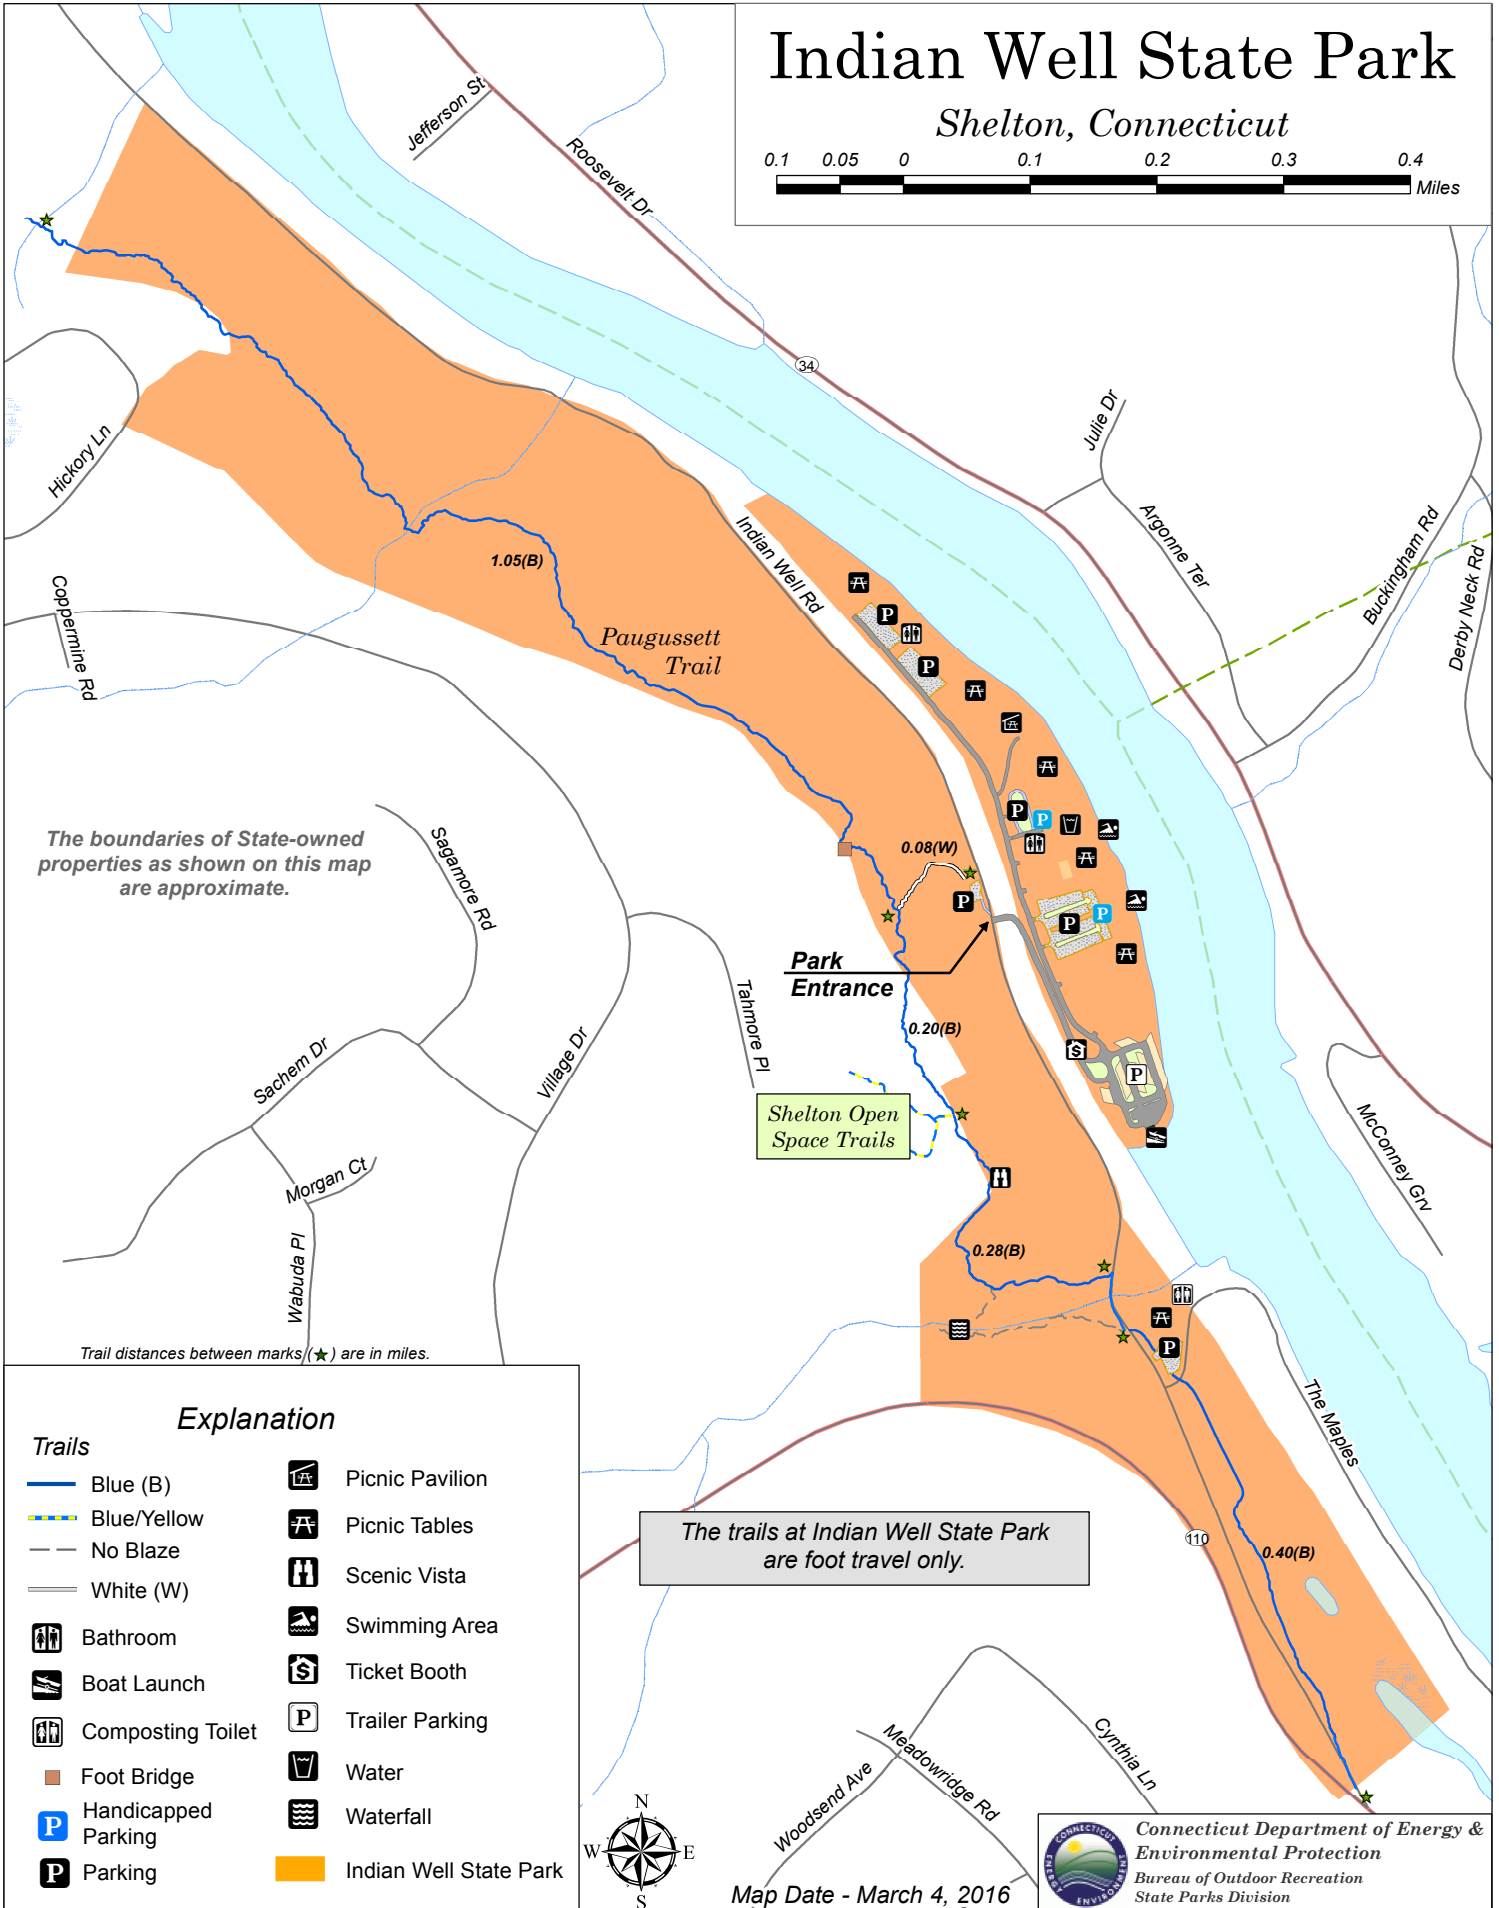

# Indian Well State Park

## Shelton, Connecticut

The boundaries of State-owned properties as shown on this map are approximate.

Trail distances between marks (★) are in miles.

The trails at Indian Well State Park are foot travel only.

### Explanation

- |                     |                        |
|---------------------|------------------------|
| <b>Trails</b>       |                        |
| Blue (B)            | Picnic Pavilion        |
| Blue/Yellow         | Picnic Tables          |
| No Blaze            | Scenic Vista           |
| White (W)           | Swimming Area          |
| Bathroom            | Ticket Booth           |
| Boat Launch         | Trailer Parking        |
| Composting Toilet   | Water                  |
| Foot Bridge         | Waterfall              |
| Handicapped Parking | Indian Well State Park |
| Parking             |                        |

Map Date - March 4, 2016