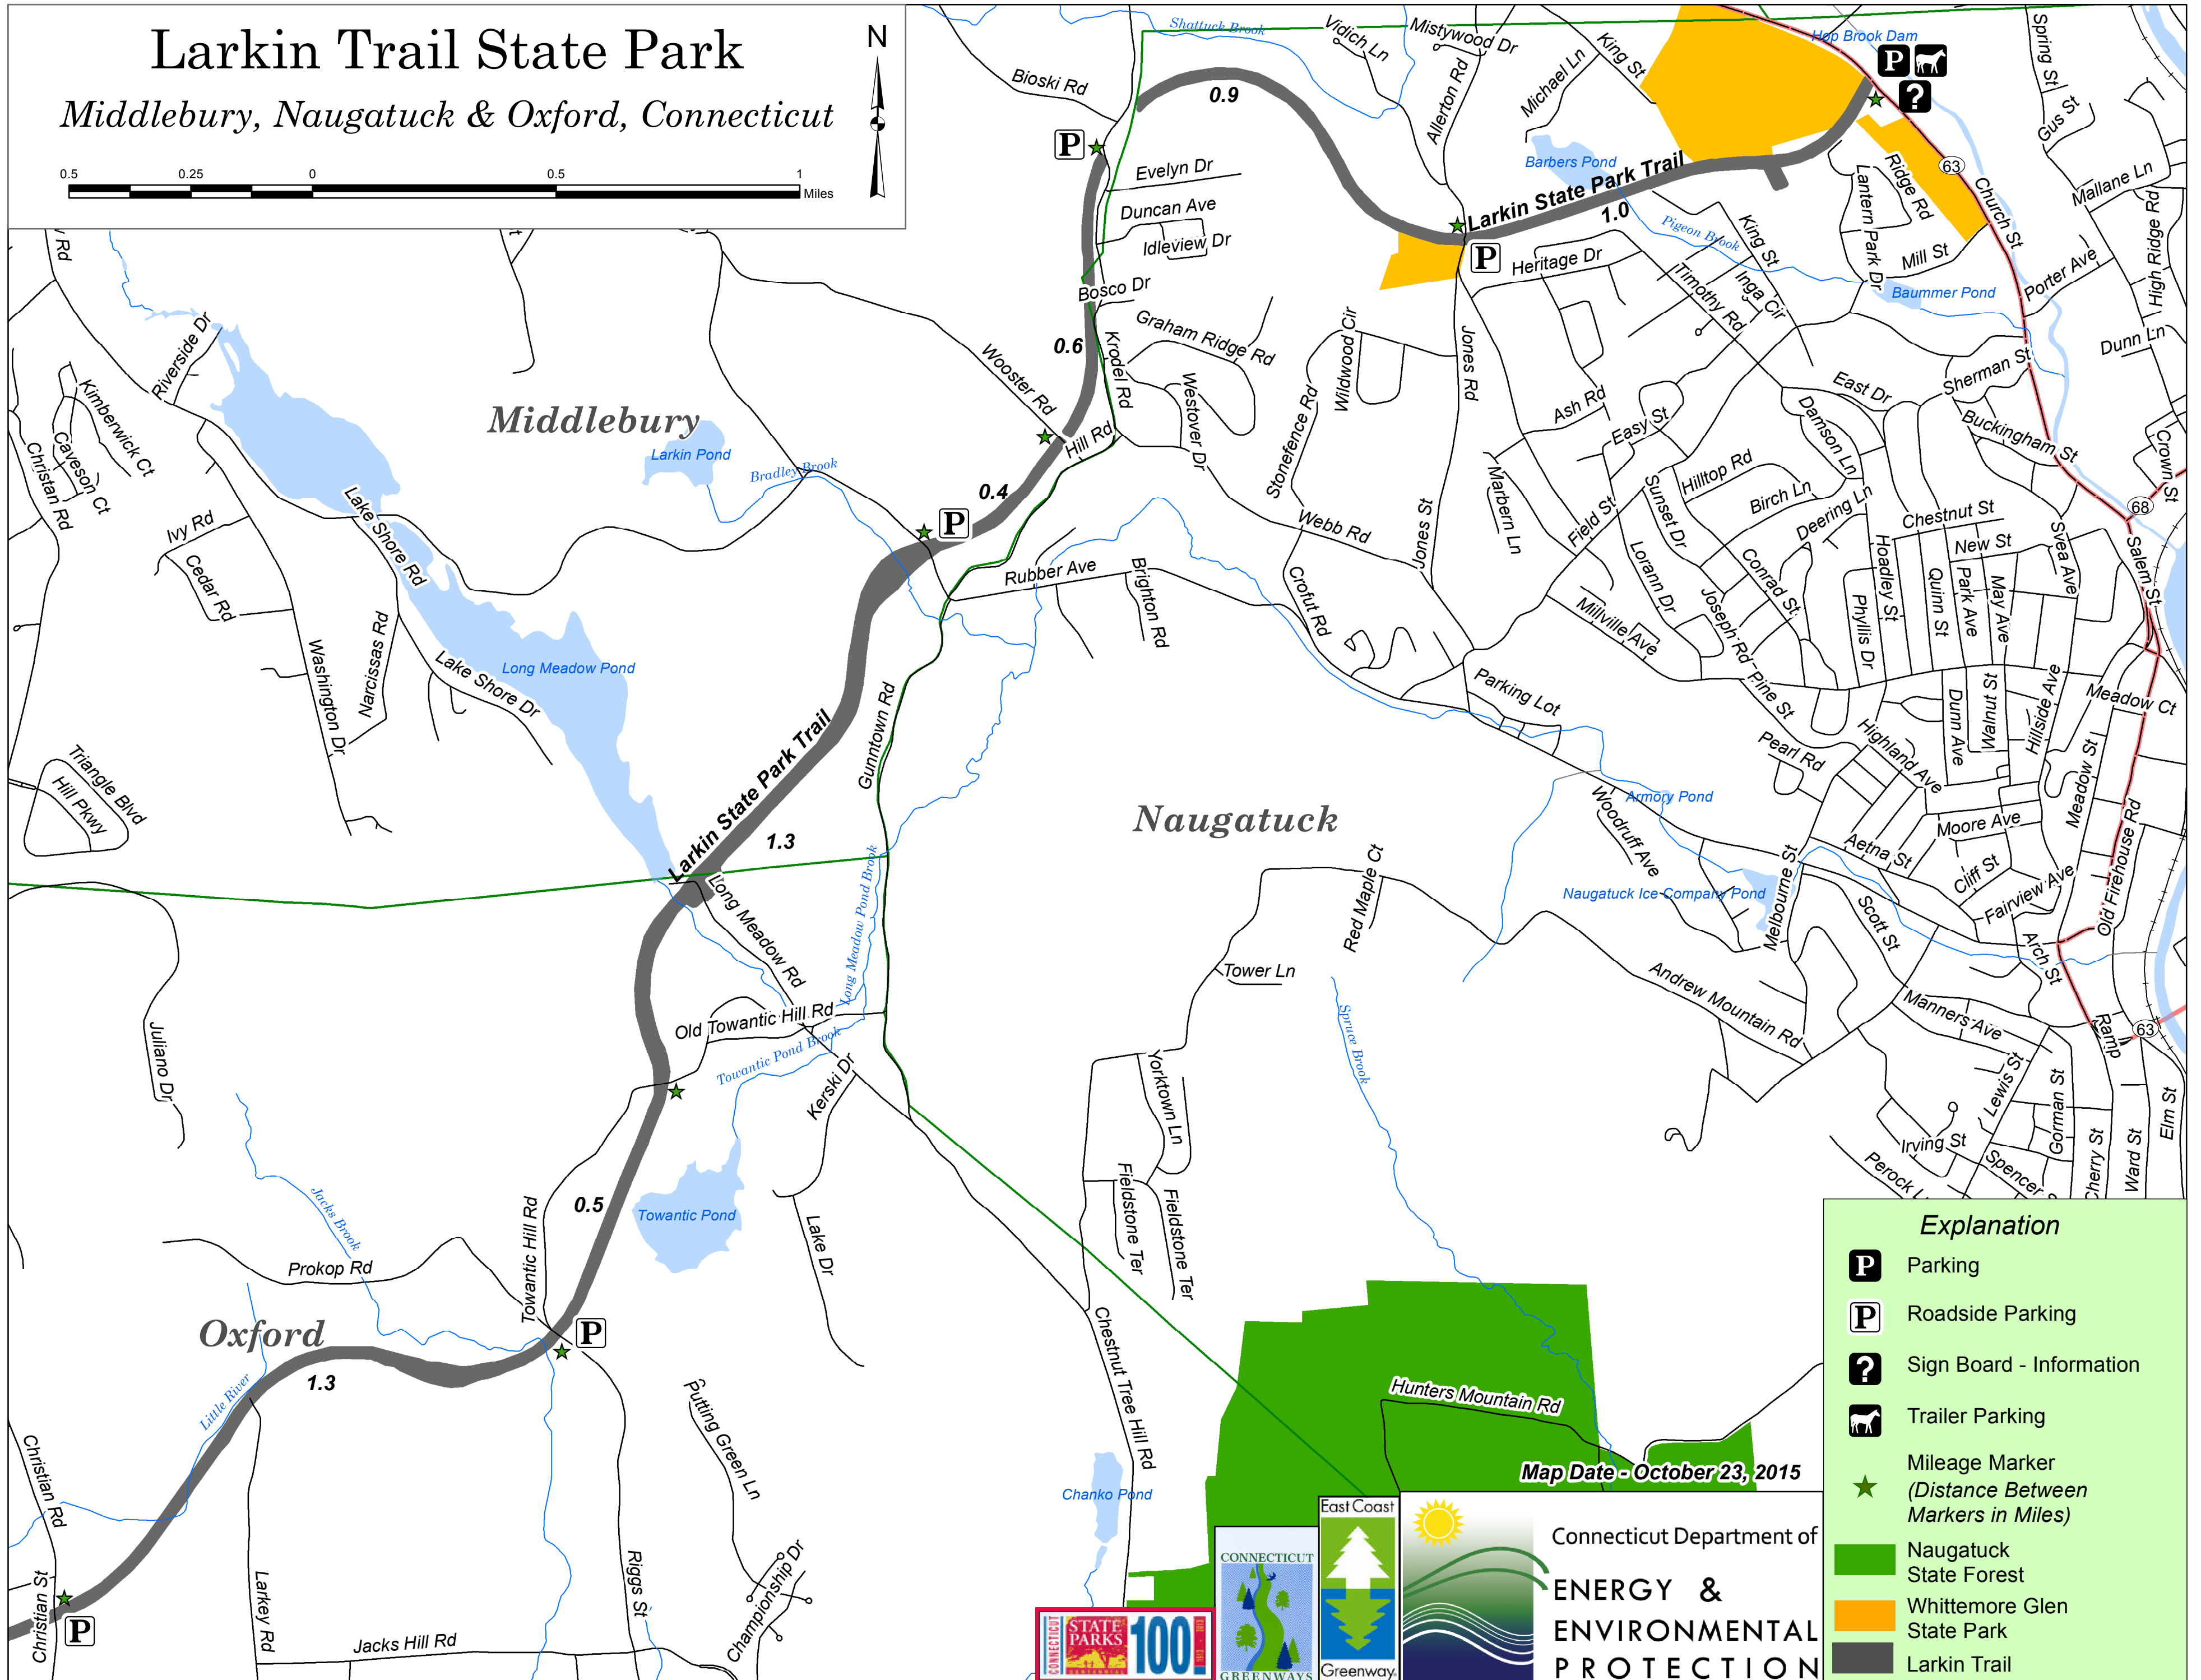

Larkin Trail State Park

Middlebury, Naugatuck & Oxford, Connecticut

Explanation

- Parking
- Roadside Parking
- Sign Board - Information
- Trailer Parking
- Mileage Marker
(Distance Between Markers in Miles)
- Naugatuck State Forest
- Whittimore Glen State Park
- Larkin Trail

Map Date - October 23, 2015

Connecticut Department of
ENERGY & ENVIRONMENTAL PROTECTION