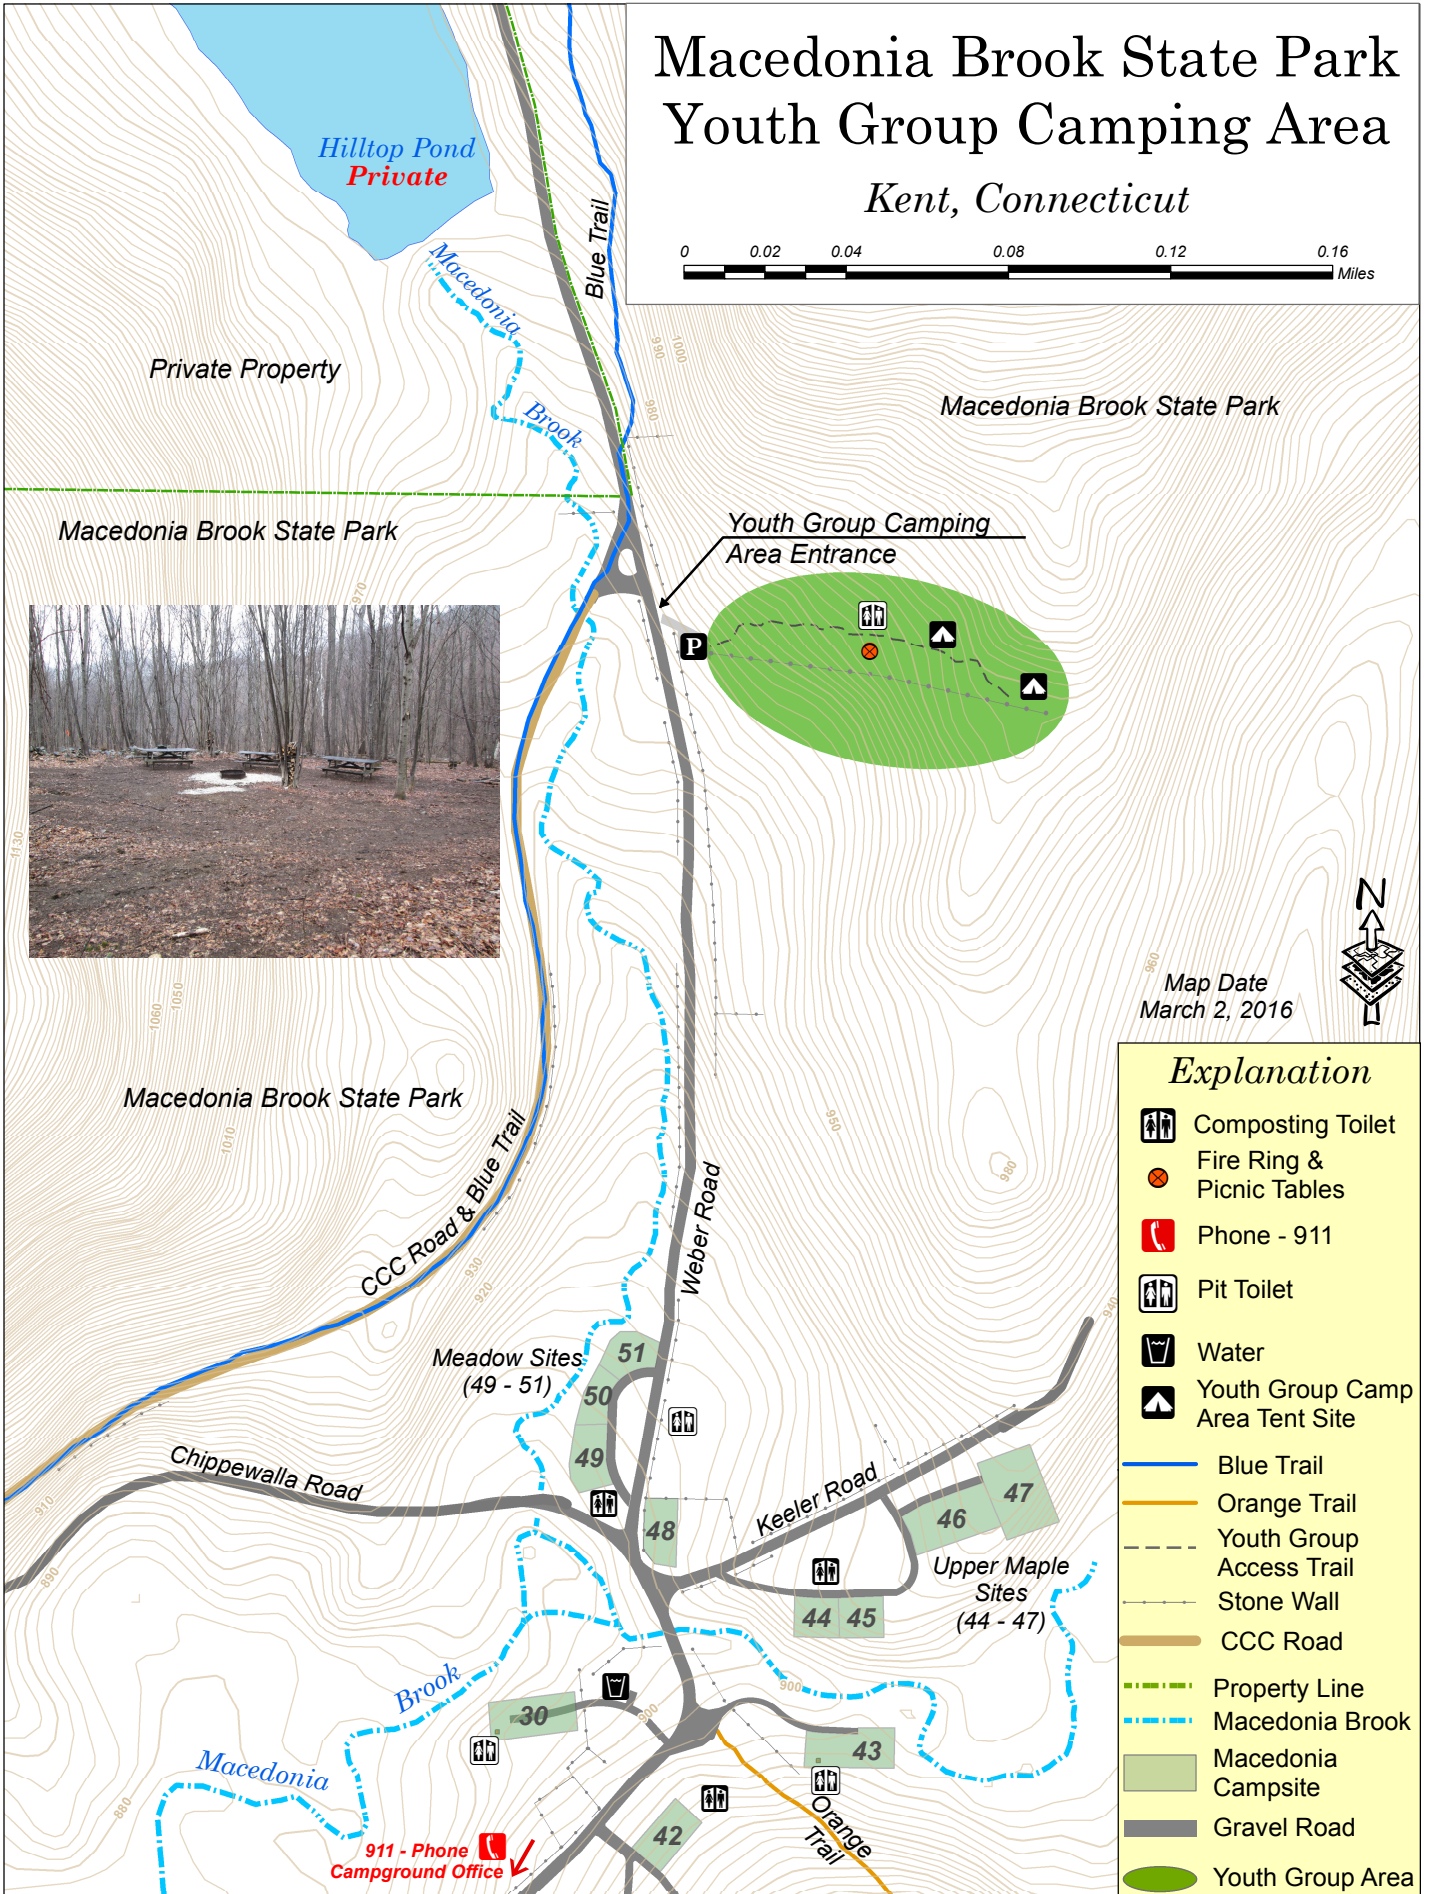

Macedonia Brook State Park Youth Group Camping Area

Kent, Connecticut

Map Date
March 2, 2016

Explanation	
	Composting Toilet
	Fire Ring & Picnic Tables
	Phone - 911
	Pit Toilet
	Water
	Youth Group Camp Area Tent Site
	Blue Trail
	Orange Trail
	Youth Group Access Trail
	Stone Wall
	CCC Road
	Property Line
	Macedonia Brook
	Macedonia Campsite
	Gravel Road
	Youth Group Area

911 - Phone