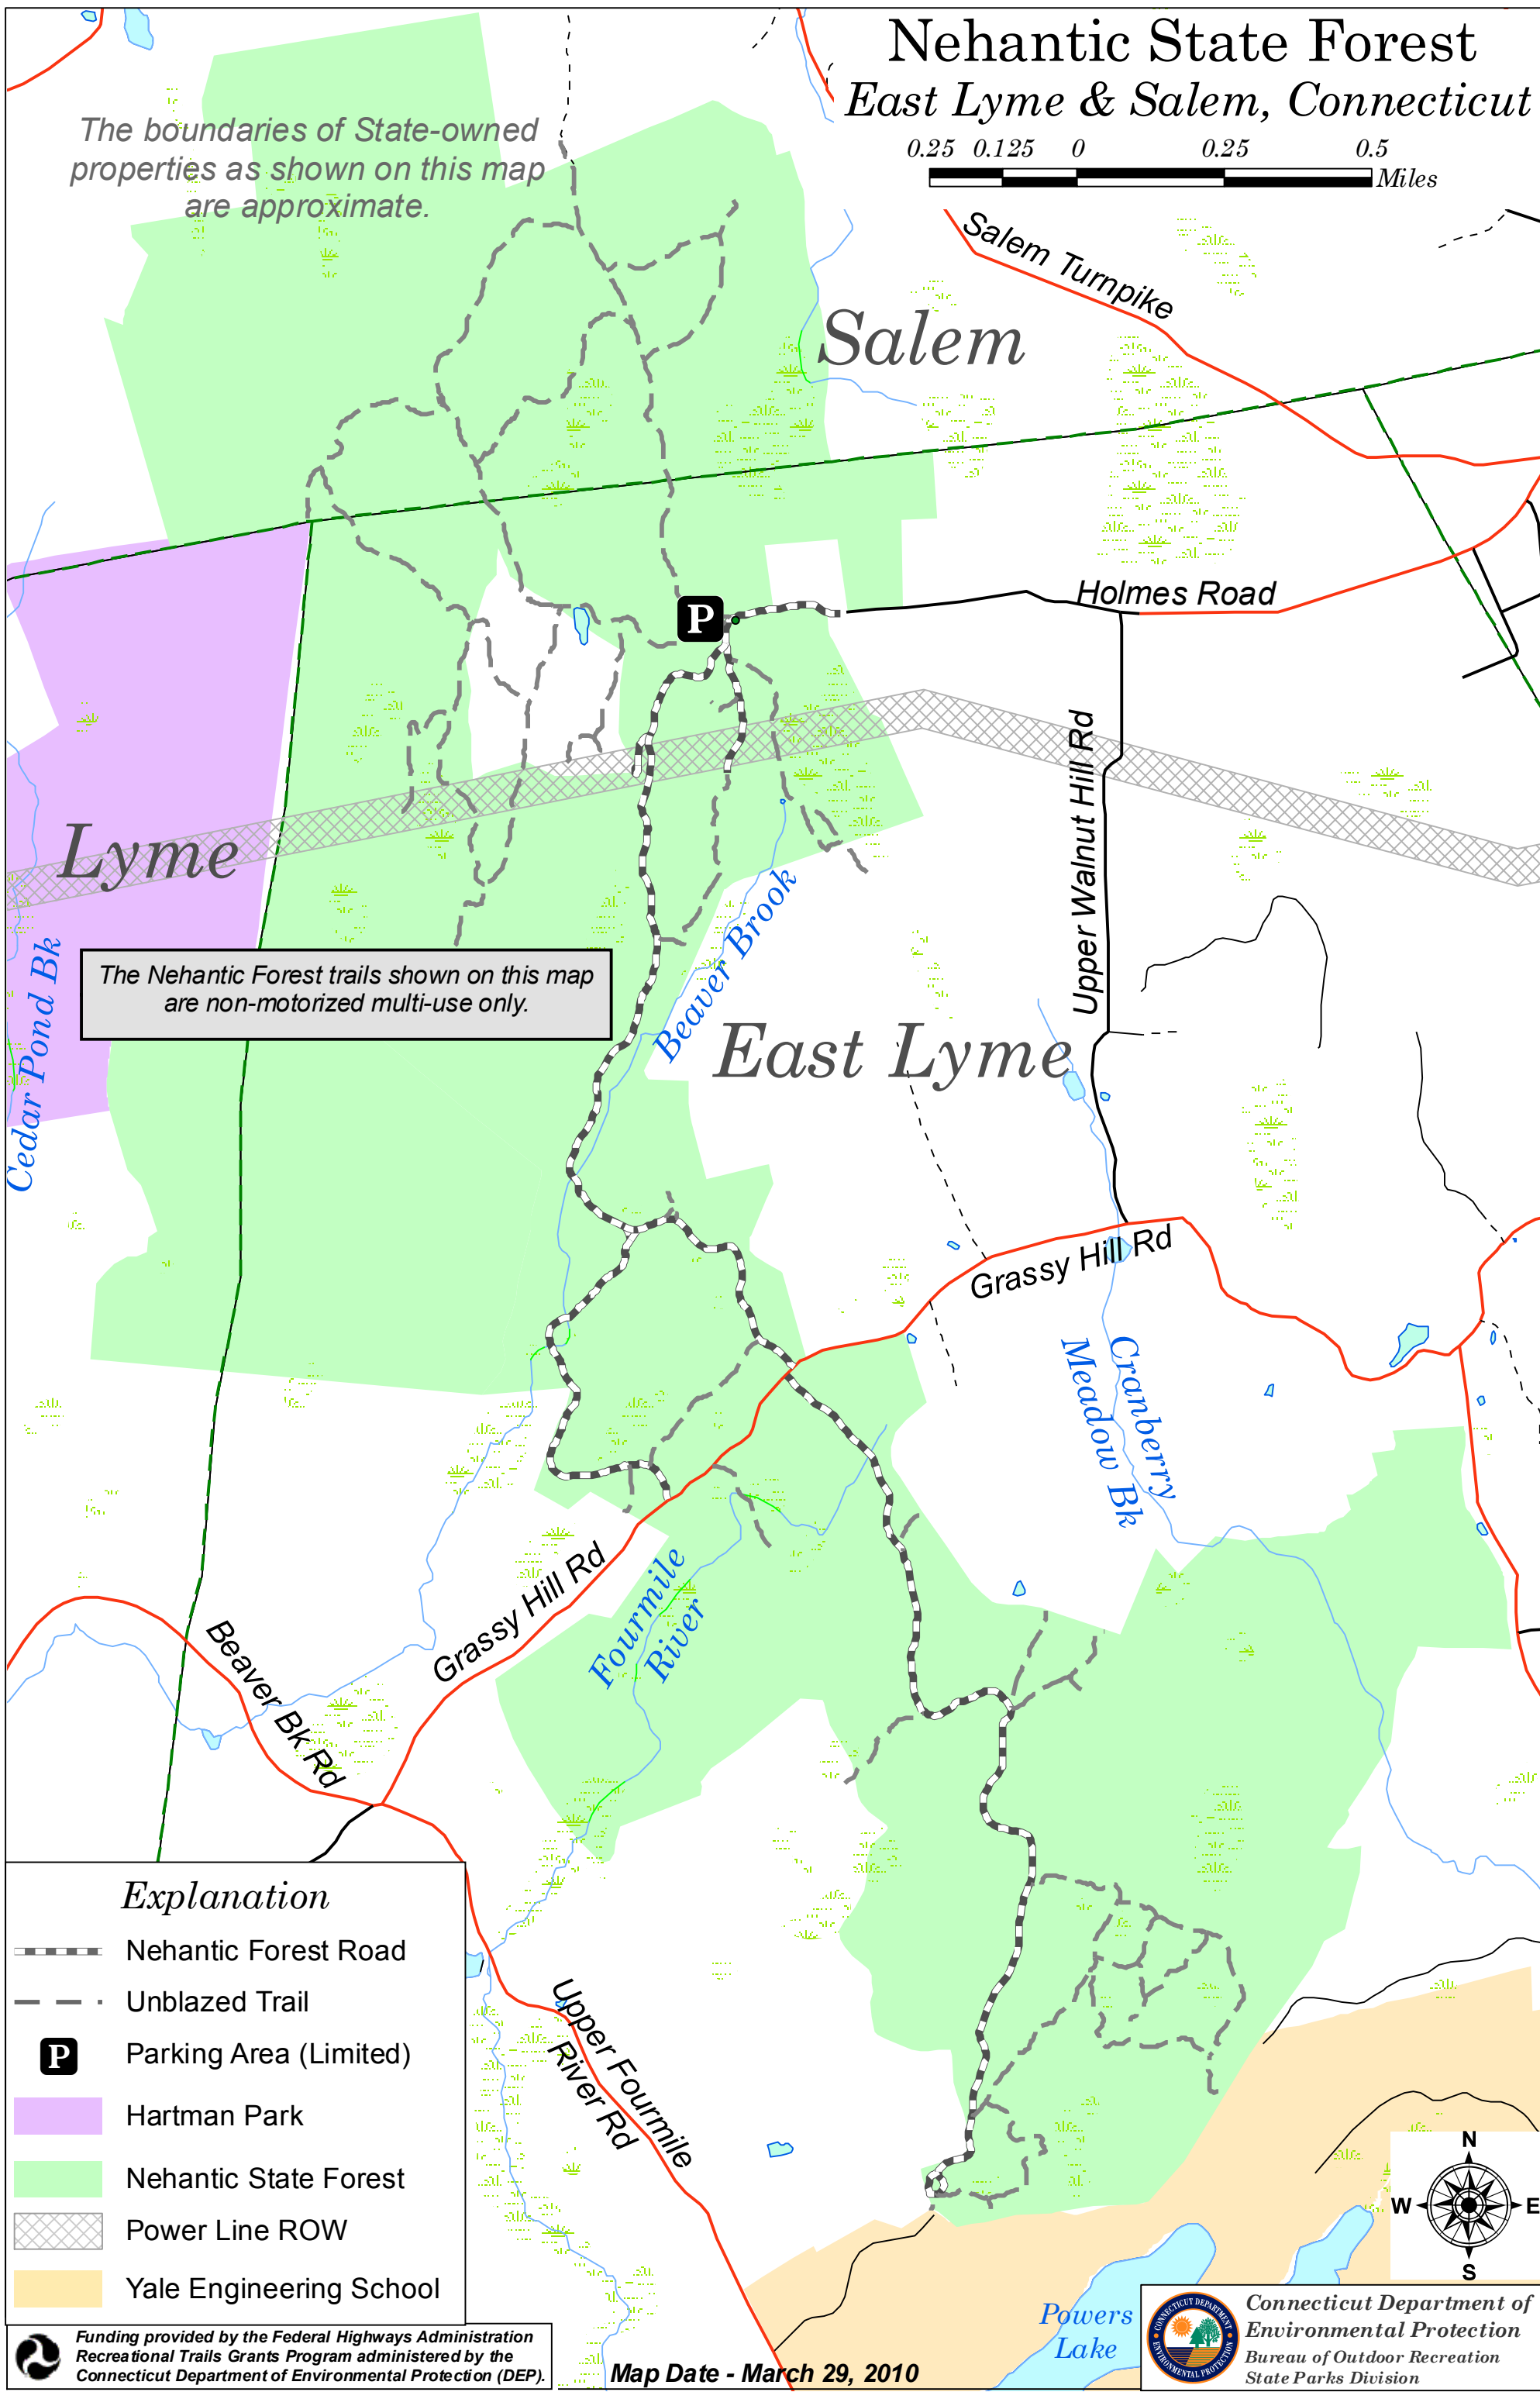

# Nehantic State Forest

## East Lyme & Salem, Connecticut

0.25 0.125 0 0.25 0.5 Miles

The boundaries of State-owned properties as shown on this map are approximate.

The Nehantic Forest trails shown on this map are non-motorized multi-use only.

- Explanation**
- Nehantic Forest Road
  - Unblazed Trail
  - Parking Area (Limited)
  - Hartman Park
  - Nehantic State Forest
  - Power Line ROW
  - Yale Engineering School

Funding provided by the Federal Highways Administration  
Recreational Trails Grants Program administered by the  
Connecticut Department of Environmental Protection (DEP).

Map Date - March 29, 2010

Connecticut Department of Environmental Protection  
Bureau of Outdoor Recreation  
State Parks Division