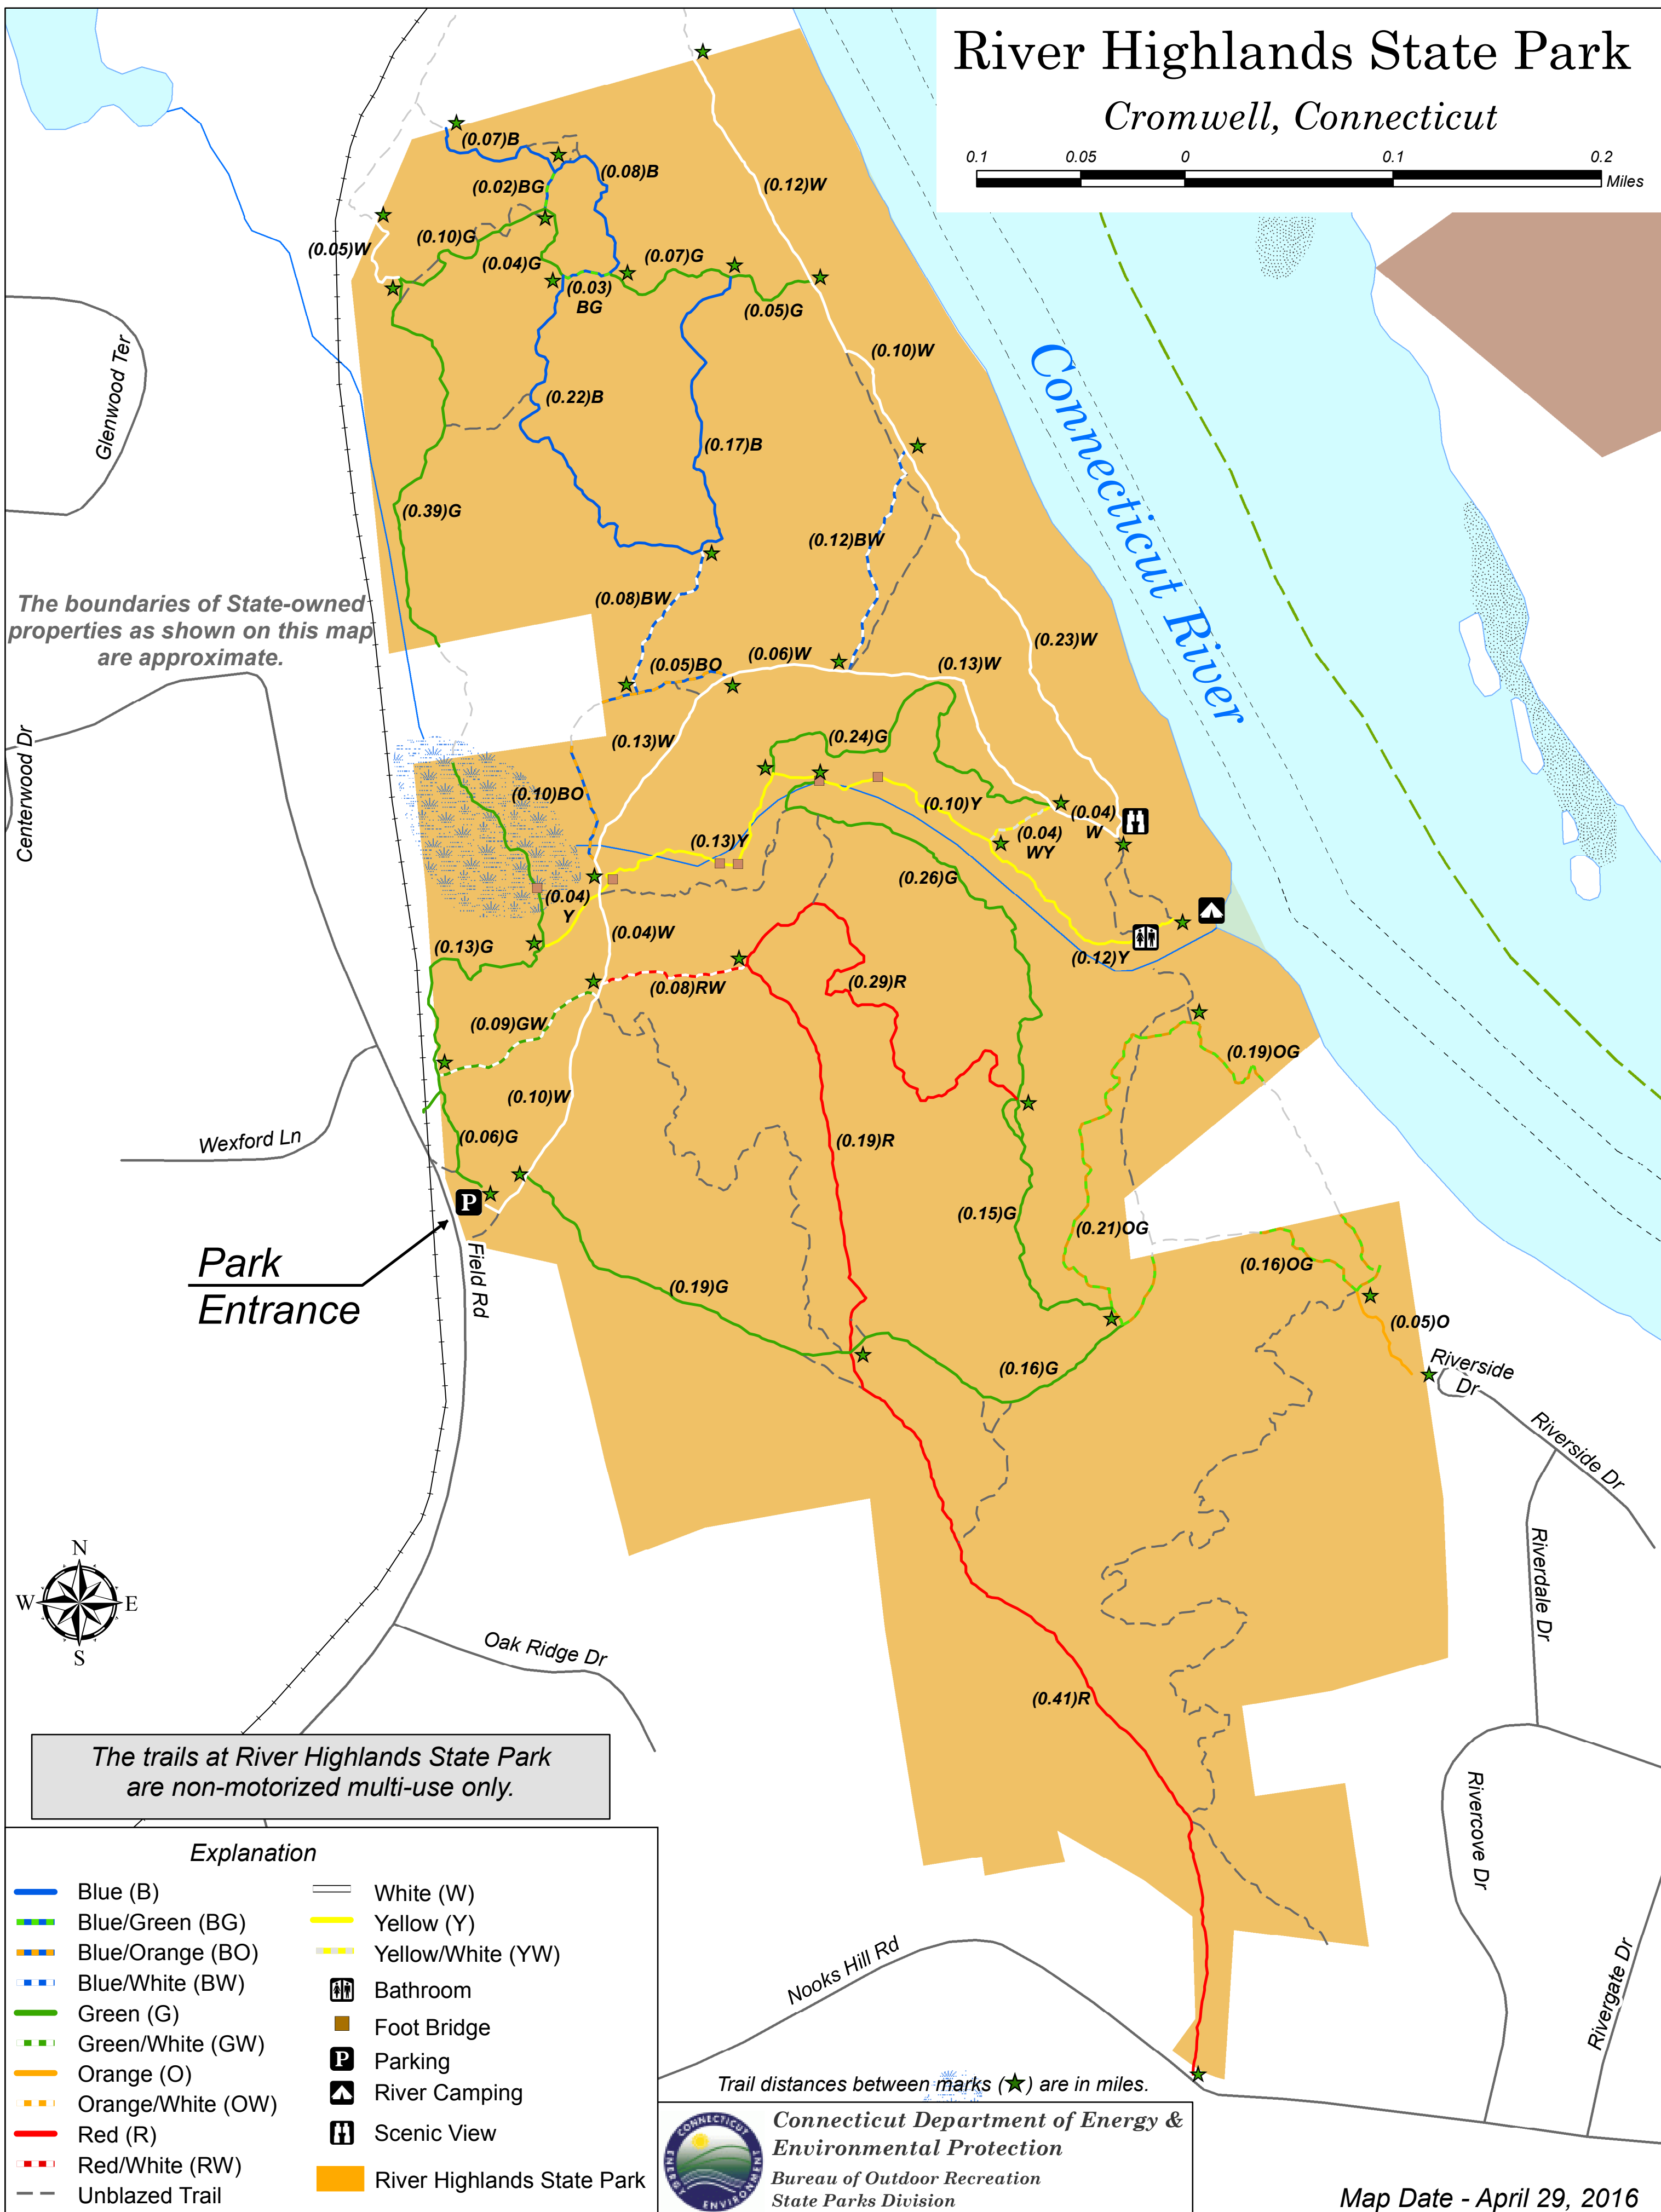

River Highlands State Park

Cromwell, Connecticut

The boundaries of State-owned properties as shown on this map are approximate.

Park Entrance

The trails at River Highlands State Park are non-motorized multi-use only.

Explanation	
Blue (B)	White (W)
Blue/Green (BG)	Yellow (Y)
Blue/Orange (BO)	Yellow/White (YW)
Blue/White (BW)	Bathroom
Green (G)	Foot Bridge
Green/White (GW)	Parking
Orange (O)	River Camping
Orange/White (OW)	Scenic View
Red (R)	River Highlands State Park
Red/White (RW)	
Unblazed Trail	

Trail distances between marks (★) are in miles.