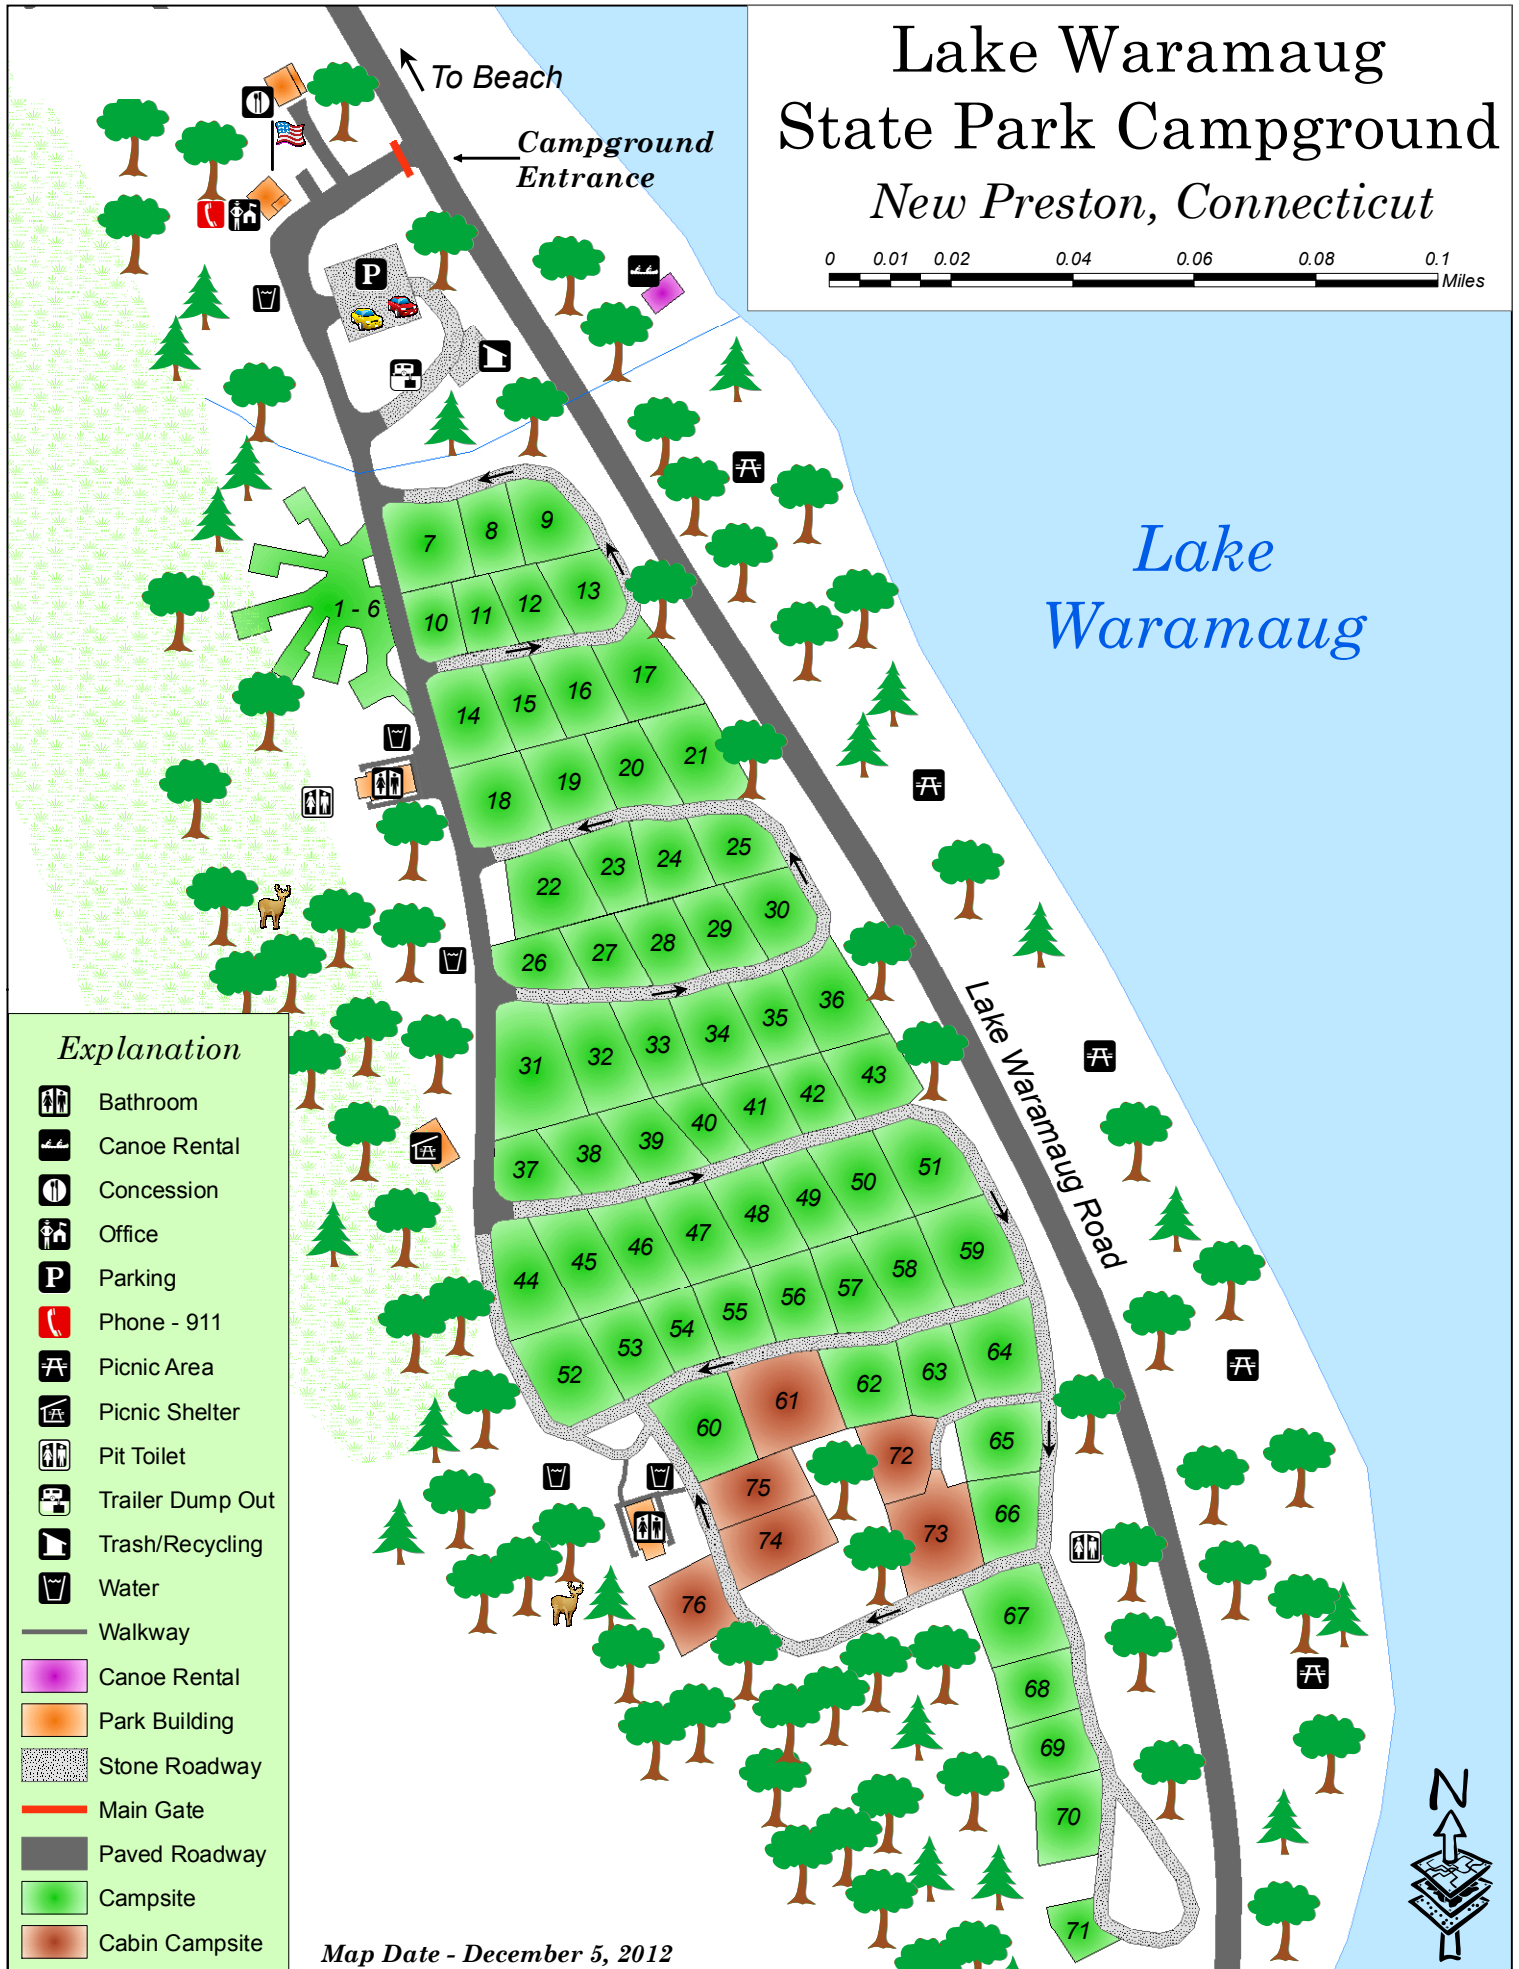

Lake Waramaug State Park Campground

New Preston, Connecticut

Explanation

- Bathroom
- Canoe Rental
- Concession
- Office
- Parking
- Phone - 911
- Picnic Area
- Picnic Shelter
- Pit Toilet
- Trailer Dump Out
- Trash/Recycling
- Water
- Walkway
- Canoe Rental
- Park Building
- Stone Roadway
- Main Gate
- Paved Roadway
- Campsite
- Cabin Campsite

Map Date - December 5, 2012