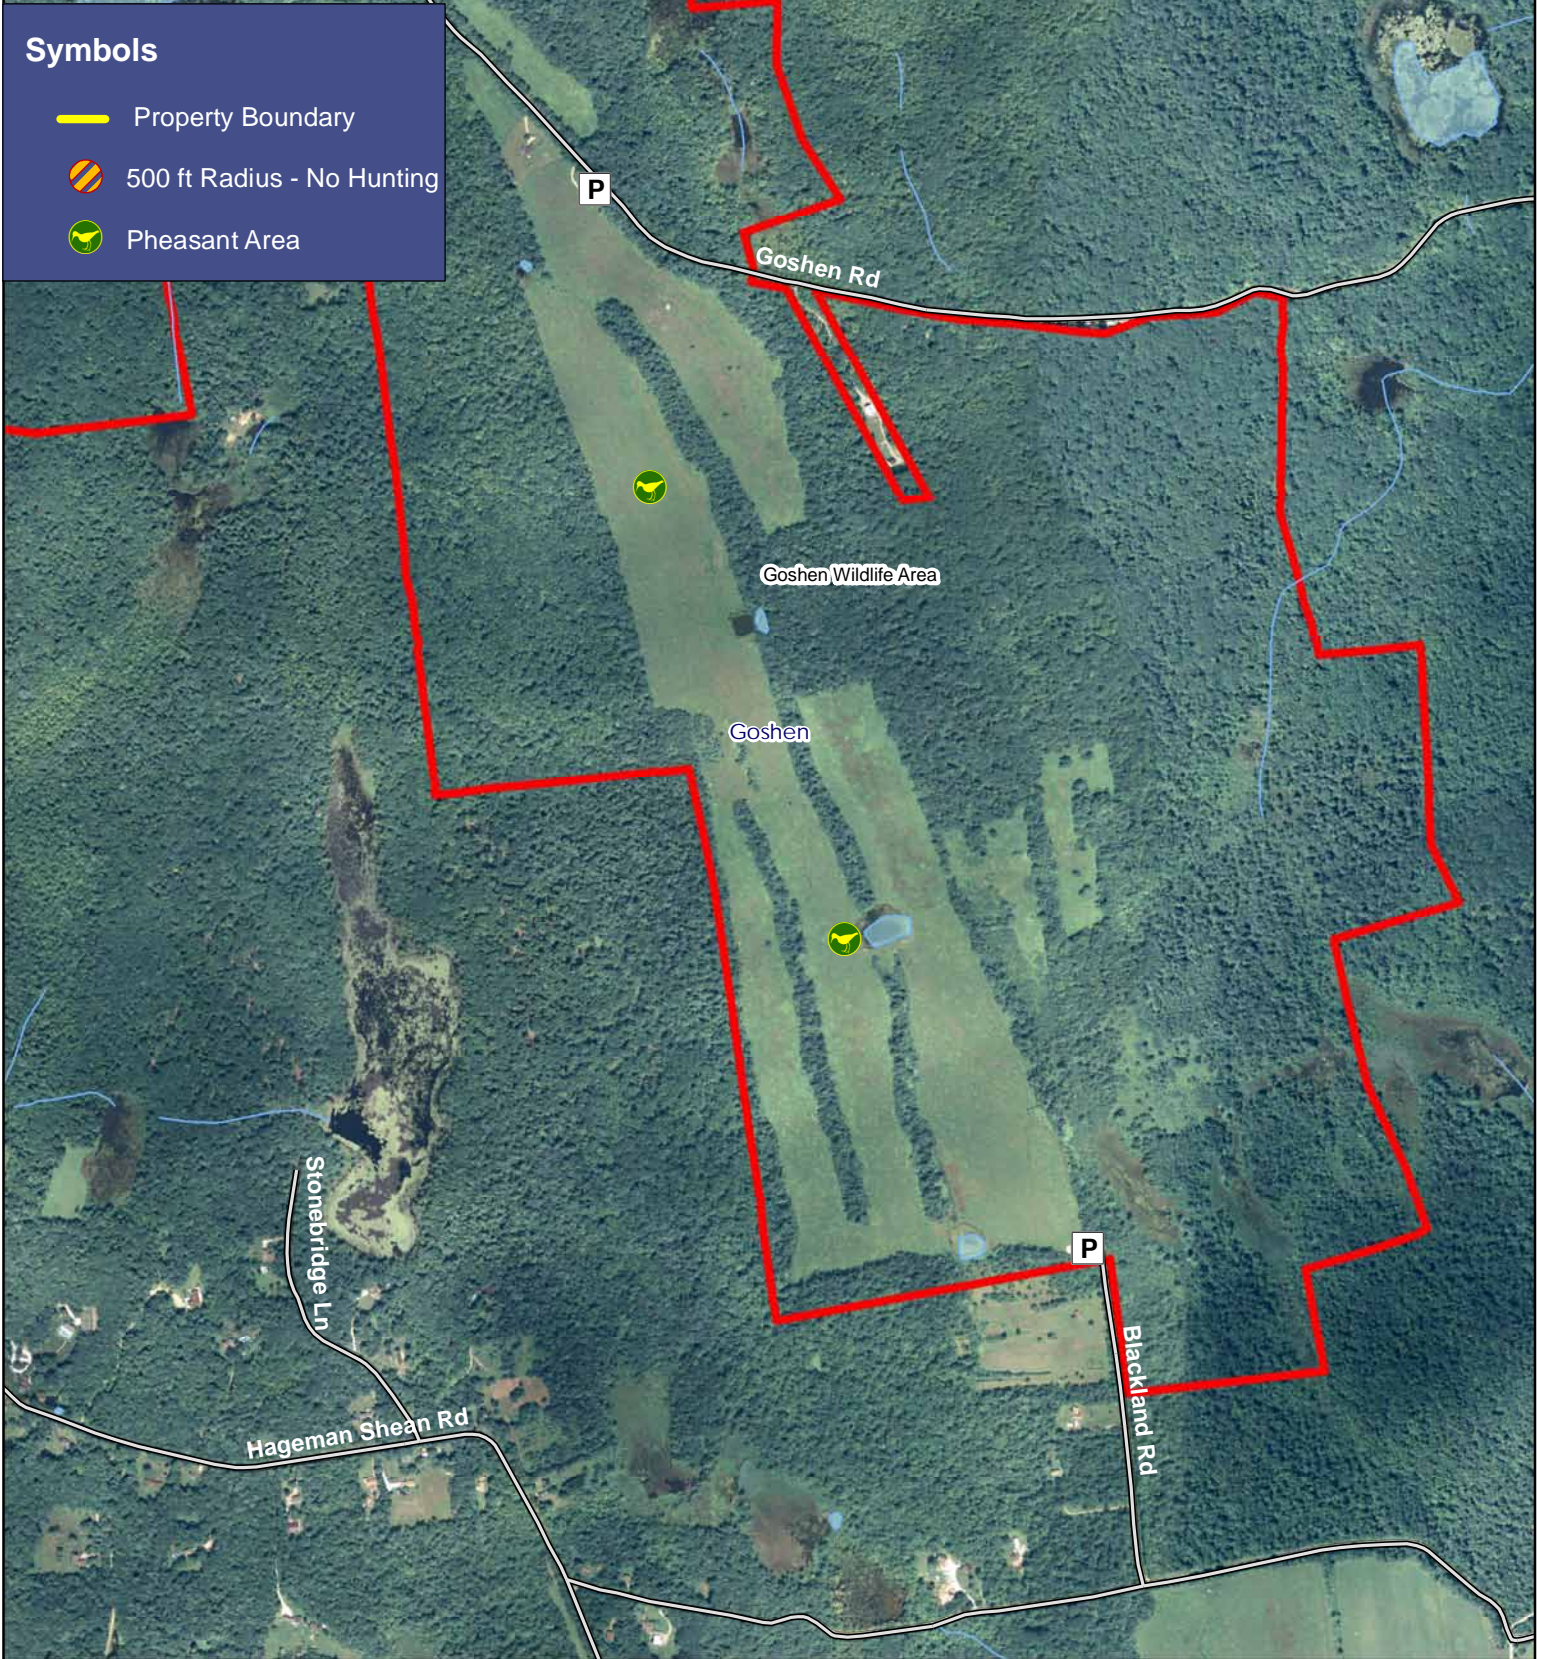

Goshen WMA

Symbols

- Property Boundary
- 500 ft Radius - No Hunting
- Pheasant Area

08/21/2012, Ortho 2010 NAIP