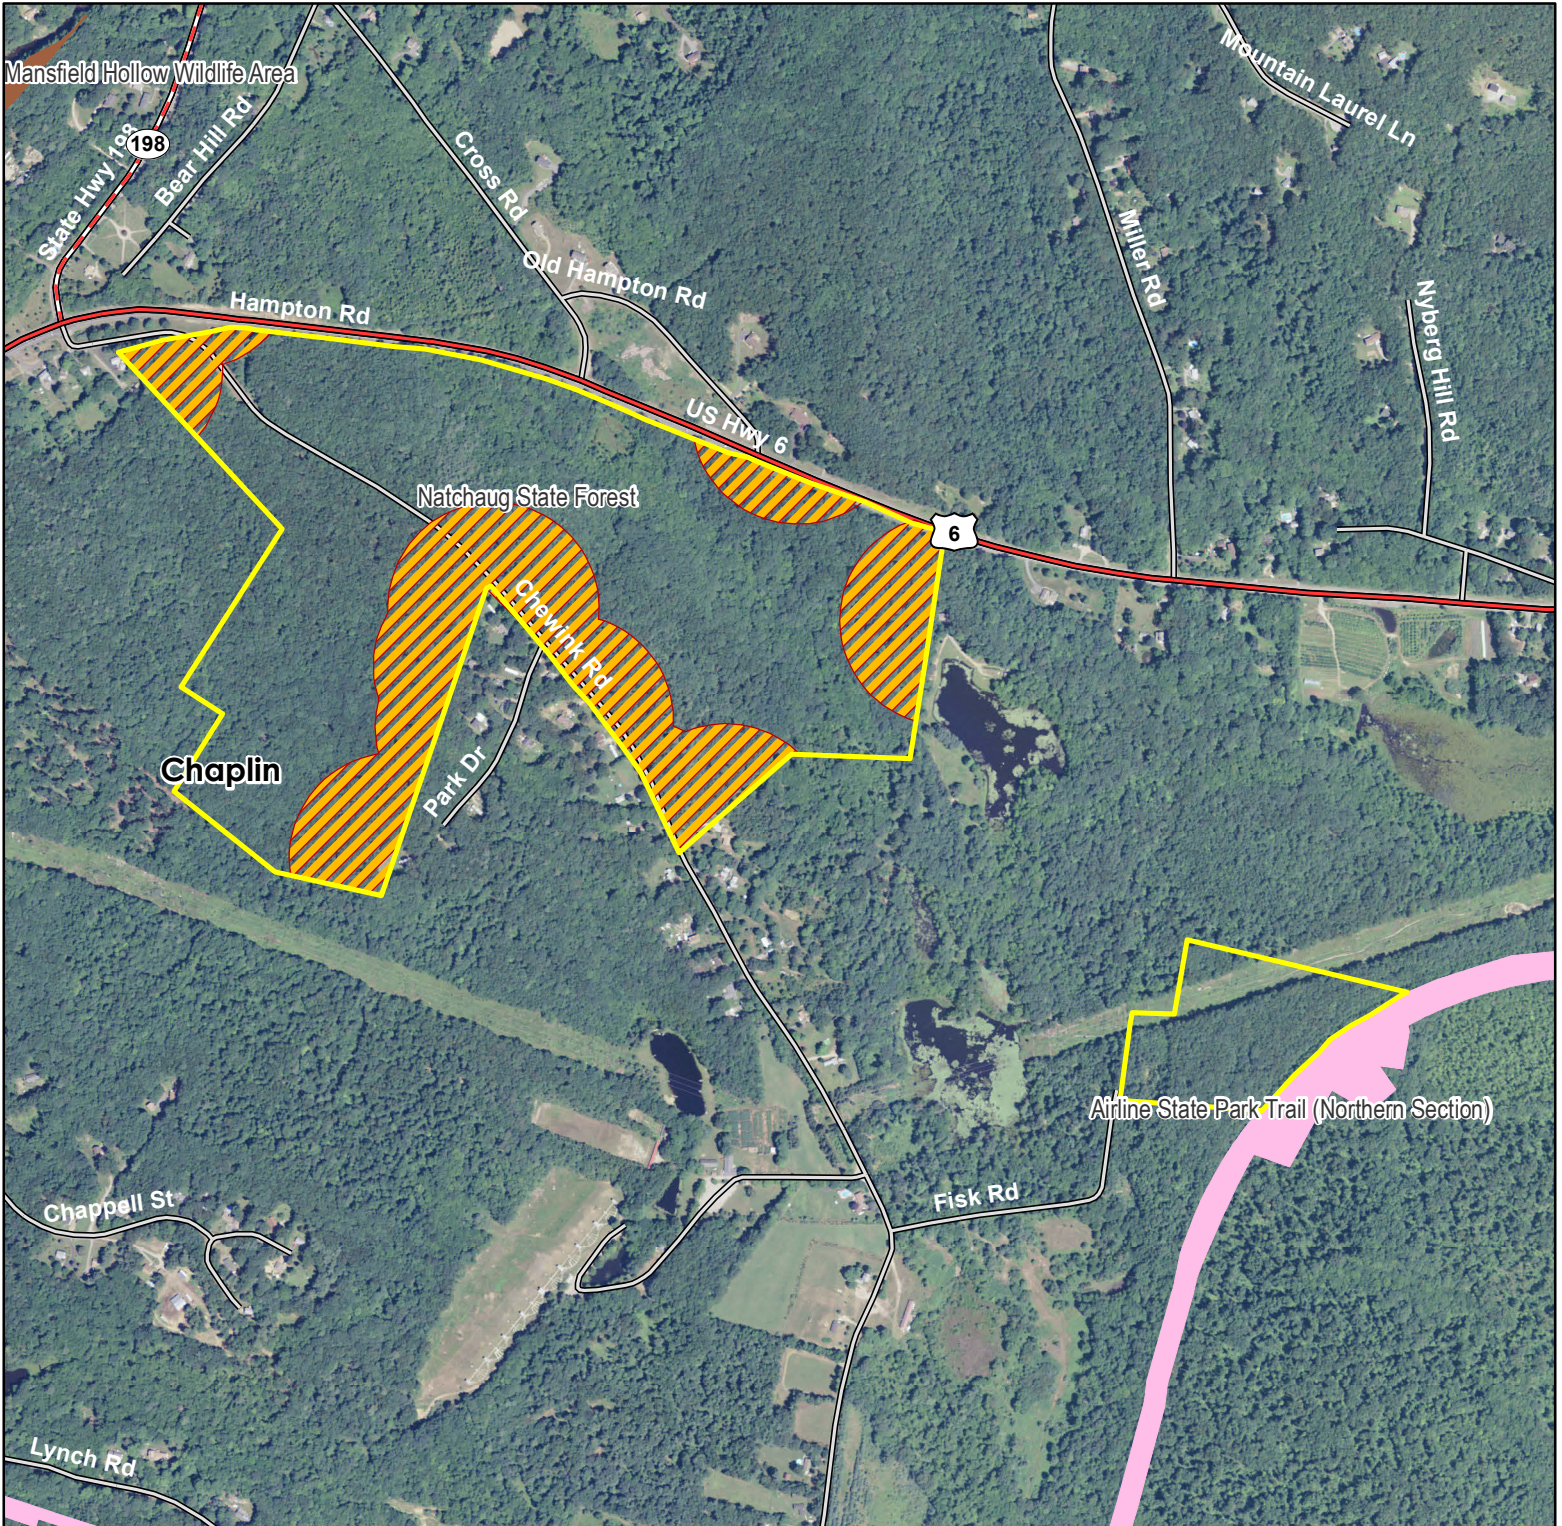

Note: This map depicts an approximation of property boundaries. Please obey all postings.

Symbols: Approximate Boundary Private Inholding NO HUNTING Bigelow Brook Wildlife Area 500 Ft. Boundary

Map Date: 10/30/15; Ortho 2012 NAIP

Map Date: 10/30/15; Ortho 2012 NAIP

2,500 1,250 0 2,500 Feet

Natchaug State Forest

Chaplin - South

Location: Chaplin

Description: 13,677 acres total, approximately 1,490 acres in Hampton.

Note: This map depicts an approximation of property boundaries. Please obey all postings.

Symbols: Approximate Boundary Airline State Park 500 Ft. Boundary

Map Date: 10/30/15; Ortho 2012 NAIP

1,000 500 0 1,000 Feet

Natchaug State Forest

Pomfret / Brooklyn

Location: Pomfret and Brooklyn

Description: 13,677 acres total, approximately 860 acres in Pomfret / Brooklyn.