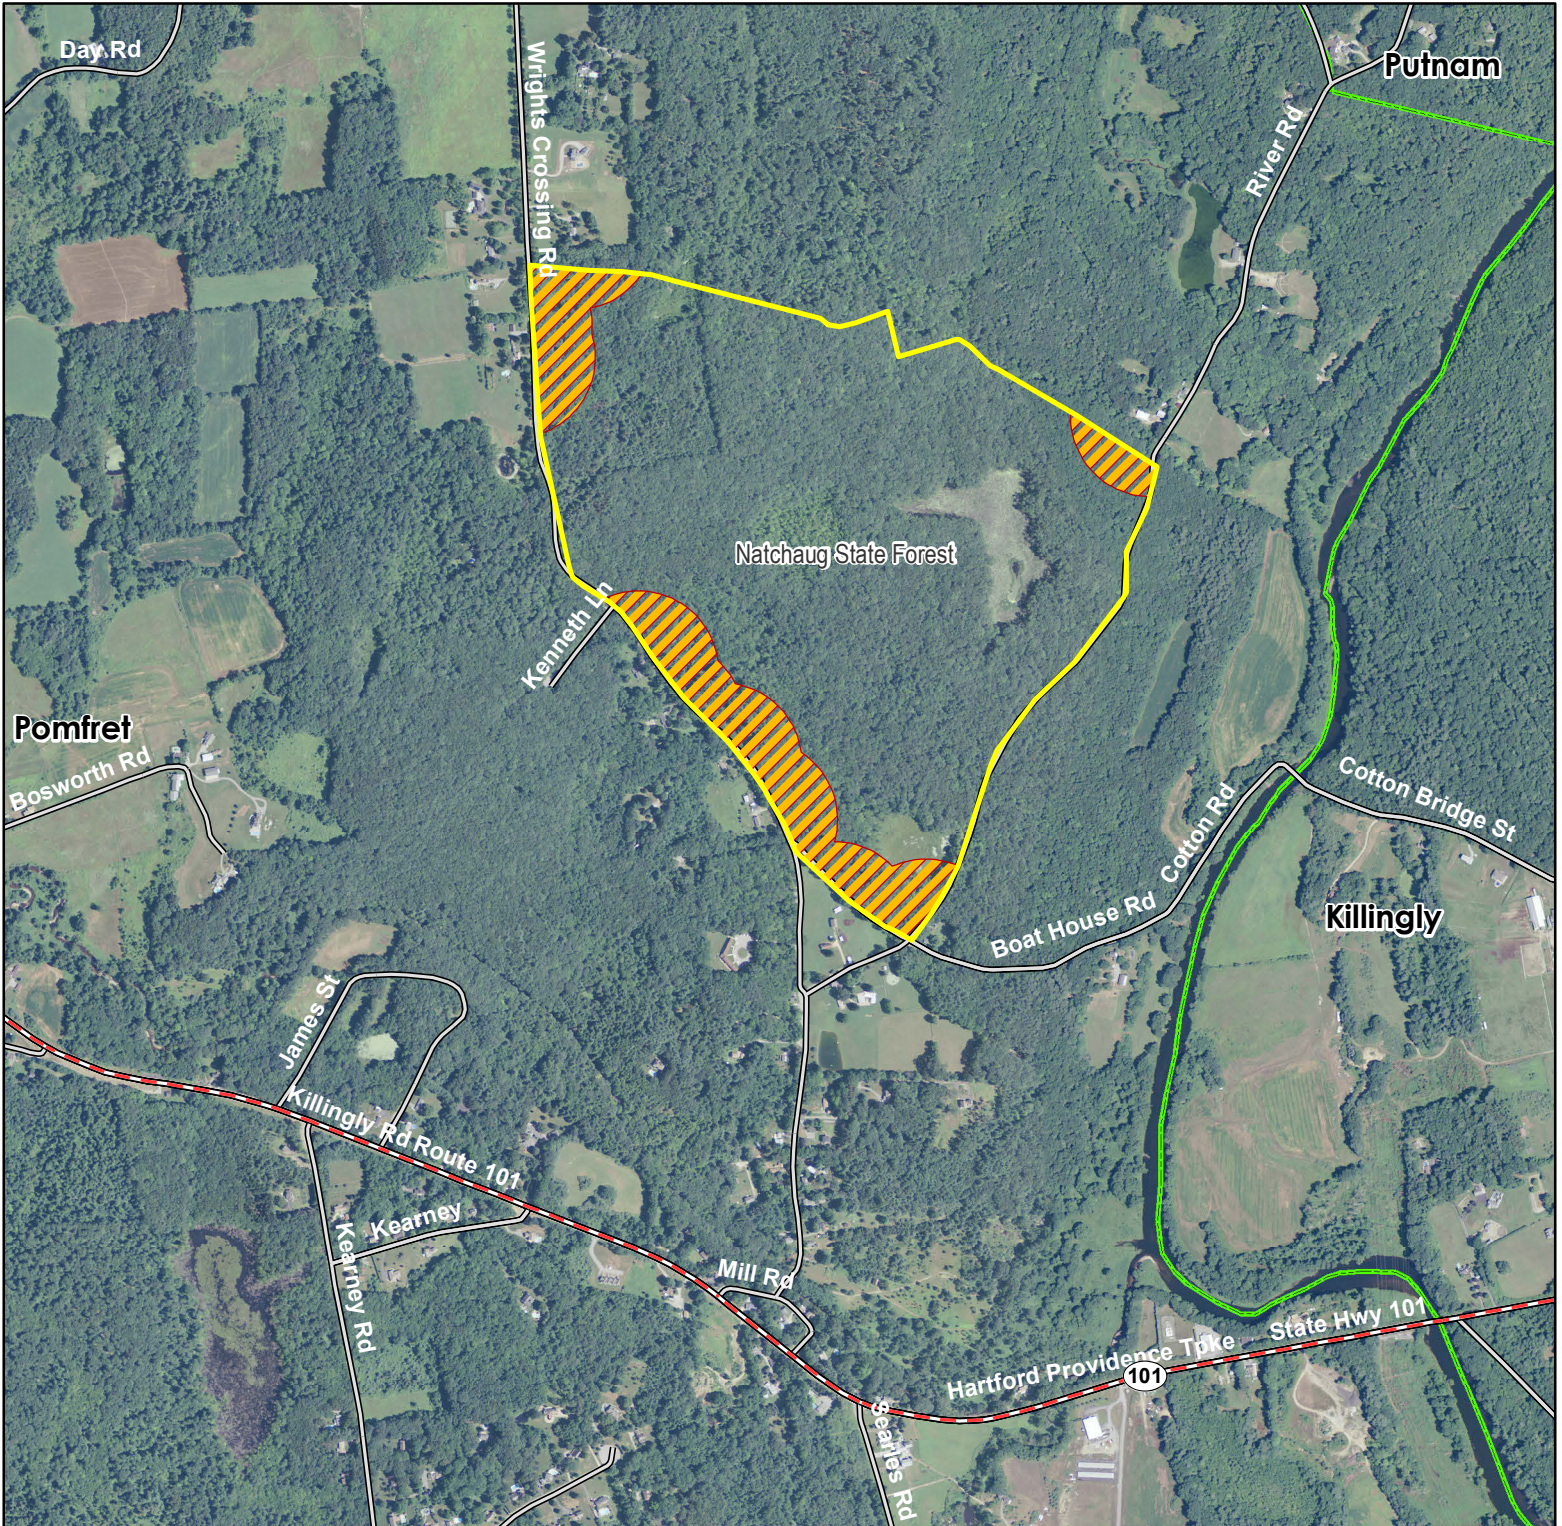

Natchaug State Forest

Pomfret - East

Location: Pomfret

Description: 13,677 acres total, approximately 222 acres in Pomfret East.

Note: This map depicts an approximation of property boundaries. Please obey all postings.

Symbols: Approximate Boundary 500 Ft. Boundary

Map Date: 10/30/15; Ortho 2012 NAIP

1,300 650 0 1,300 Feet

Natchaug State Forest

Windham

Location: Windham

Description: 13,677 acres total in Natchaug SF. Approximately 160 acres in Windham. These parcels are designated deer bowhunting only areas.

Note: This map depicts an approximation of property boundaries. Please obey all postings.

Symbols: Approximate Boundary Airline State Park Mansfield Hollow Wildlife Area

Map Date: 12/10/15; Ortho 2012 NAIP