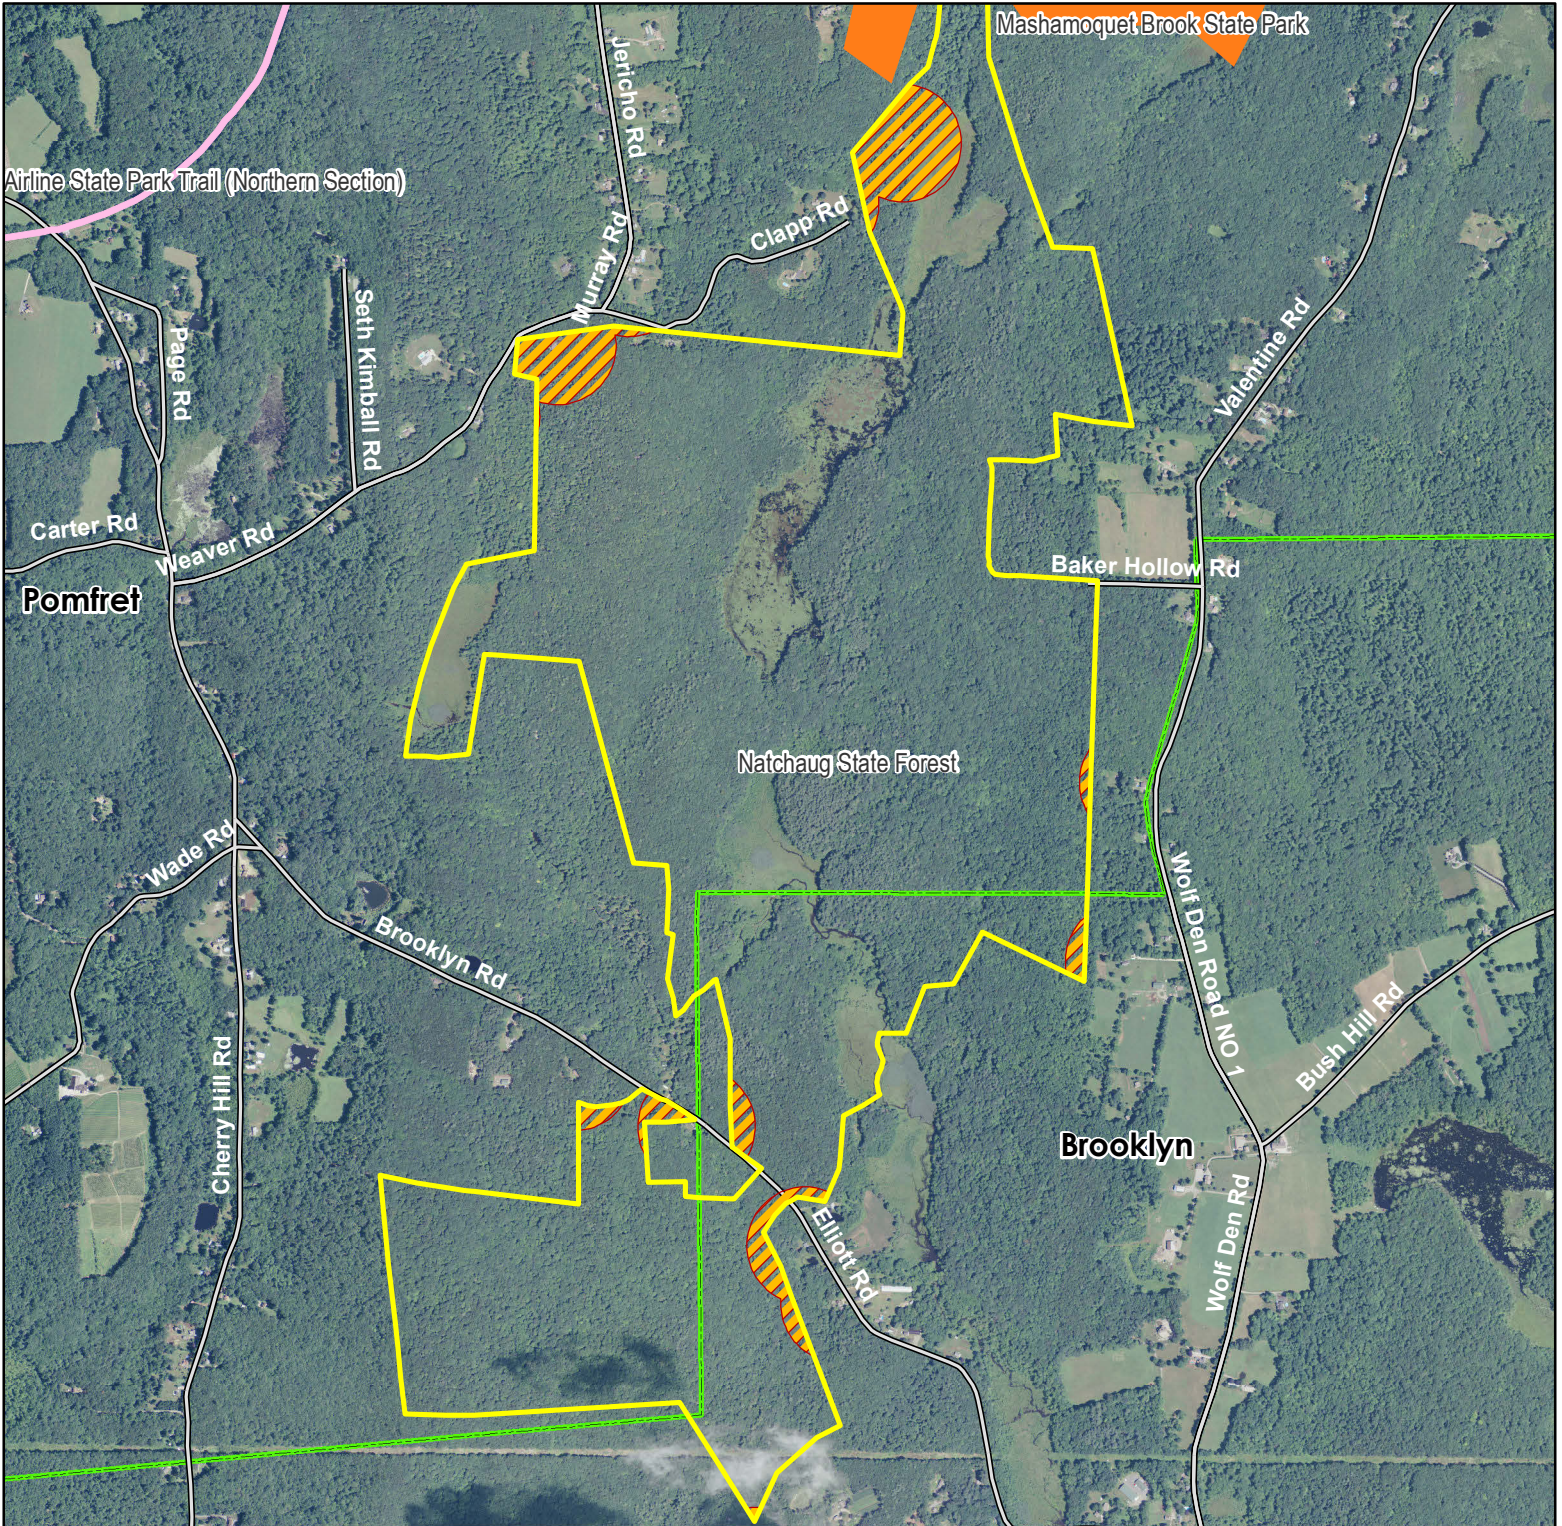

Symbols: Approximate Boundary Airline State Park 500 Ft. Boundary

Map Date: 10/30/15; Ortho 2012 NAIP

1,000 500 0 1,000 Feet

Natchaug State Forest

Pomfret / Brooklyn

Location: Pomfret and Brooklyn

Description: 13,677 acres total, approximately 860 acres in Pomfret / Brooklyn.

Note: This map depicts an approximation of property boundaries. Please obey all postings.

Symbols: Approximate Boundary Mashamoquet Brook State Park 500 Ft. Boundary

Map Date: 10/30/15; Ortho 2012 NAIP

1,750 875 0 1,750 Feet

Natchaug State Forest

Pomfret - East

Location: Pomfret

Description: 13,677 acres total, approximately 222 acres in Pomfret East.

Note: This map depicts an approximation of property boundaries. Please obey all postings.