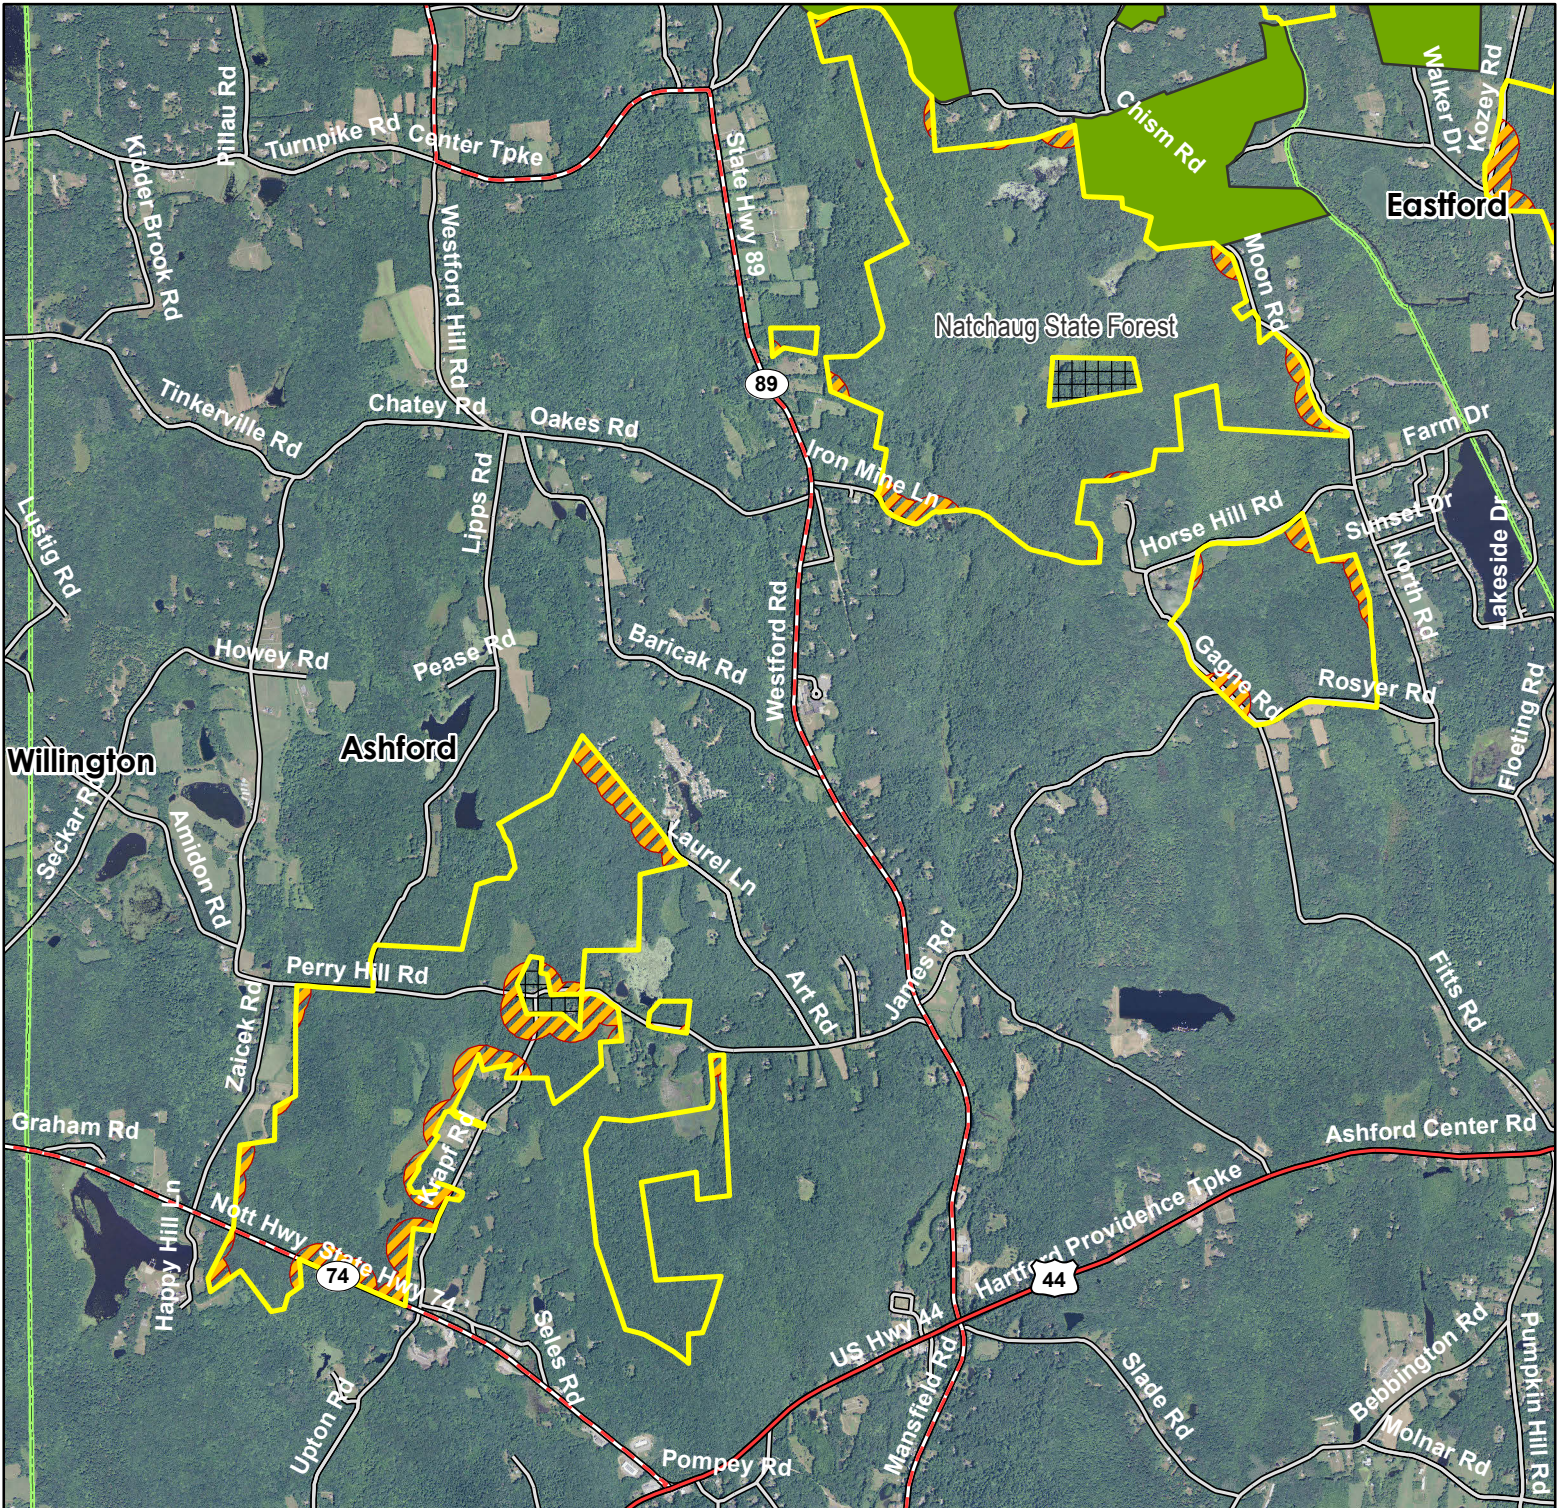

Symbols:  Approximate Boundary

Map Date: 10/30/15; Ortho 2012 NAIP

10,000 5,000 0 10,000 Feet

Natchaug State Forest

Ashford

Location: Ashford

Description: 13,677 acres total, approximately 1,773 acres in Ashford.

Note: This map depicts an approximation of property boundaries. Please obey all postings.

Symbols: Approximate Boundary Yale Forest Private Inholding Closed to Hunting 500 Ft. Boundary

Map Date: 10/30/15; Ortho 2012 NAIP

3,500 1,750 0 3,500 Feet

Natchaug State Forest Eastford - North

Location: Pomfret

Description: 13,677 acres total, approximately 700 acres in Eastford North.

Note: This map depicts an approximation of property boundaries. Please obey all postings.

Symbols: Approximate Boundary Yale Forest Bigelow Brook Wildlife Area 500 Ft. Boundary

Map Date: 10/30/15; Ortho 2012 NAIP

3,000 1,500 0 3,000 Feet

Natchaug State Forest

Eastford - South

Location: Pomfret

Description: 13,677 acres total, approximately 700 acres in Eastford North.