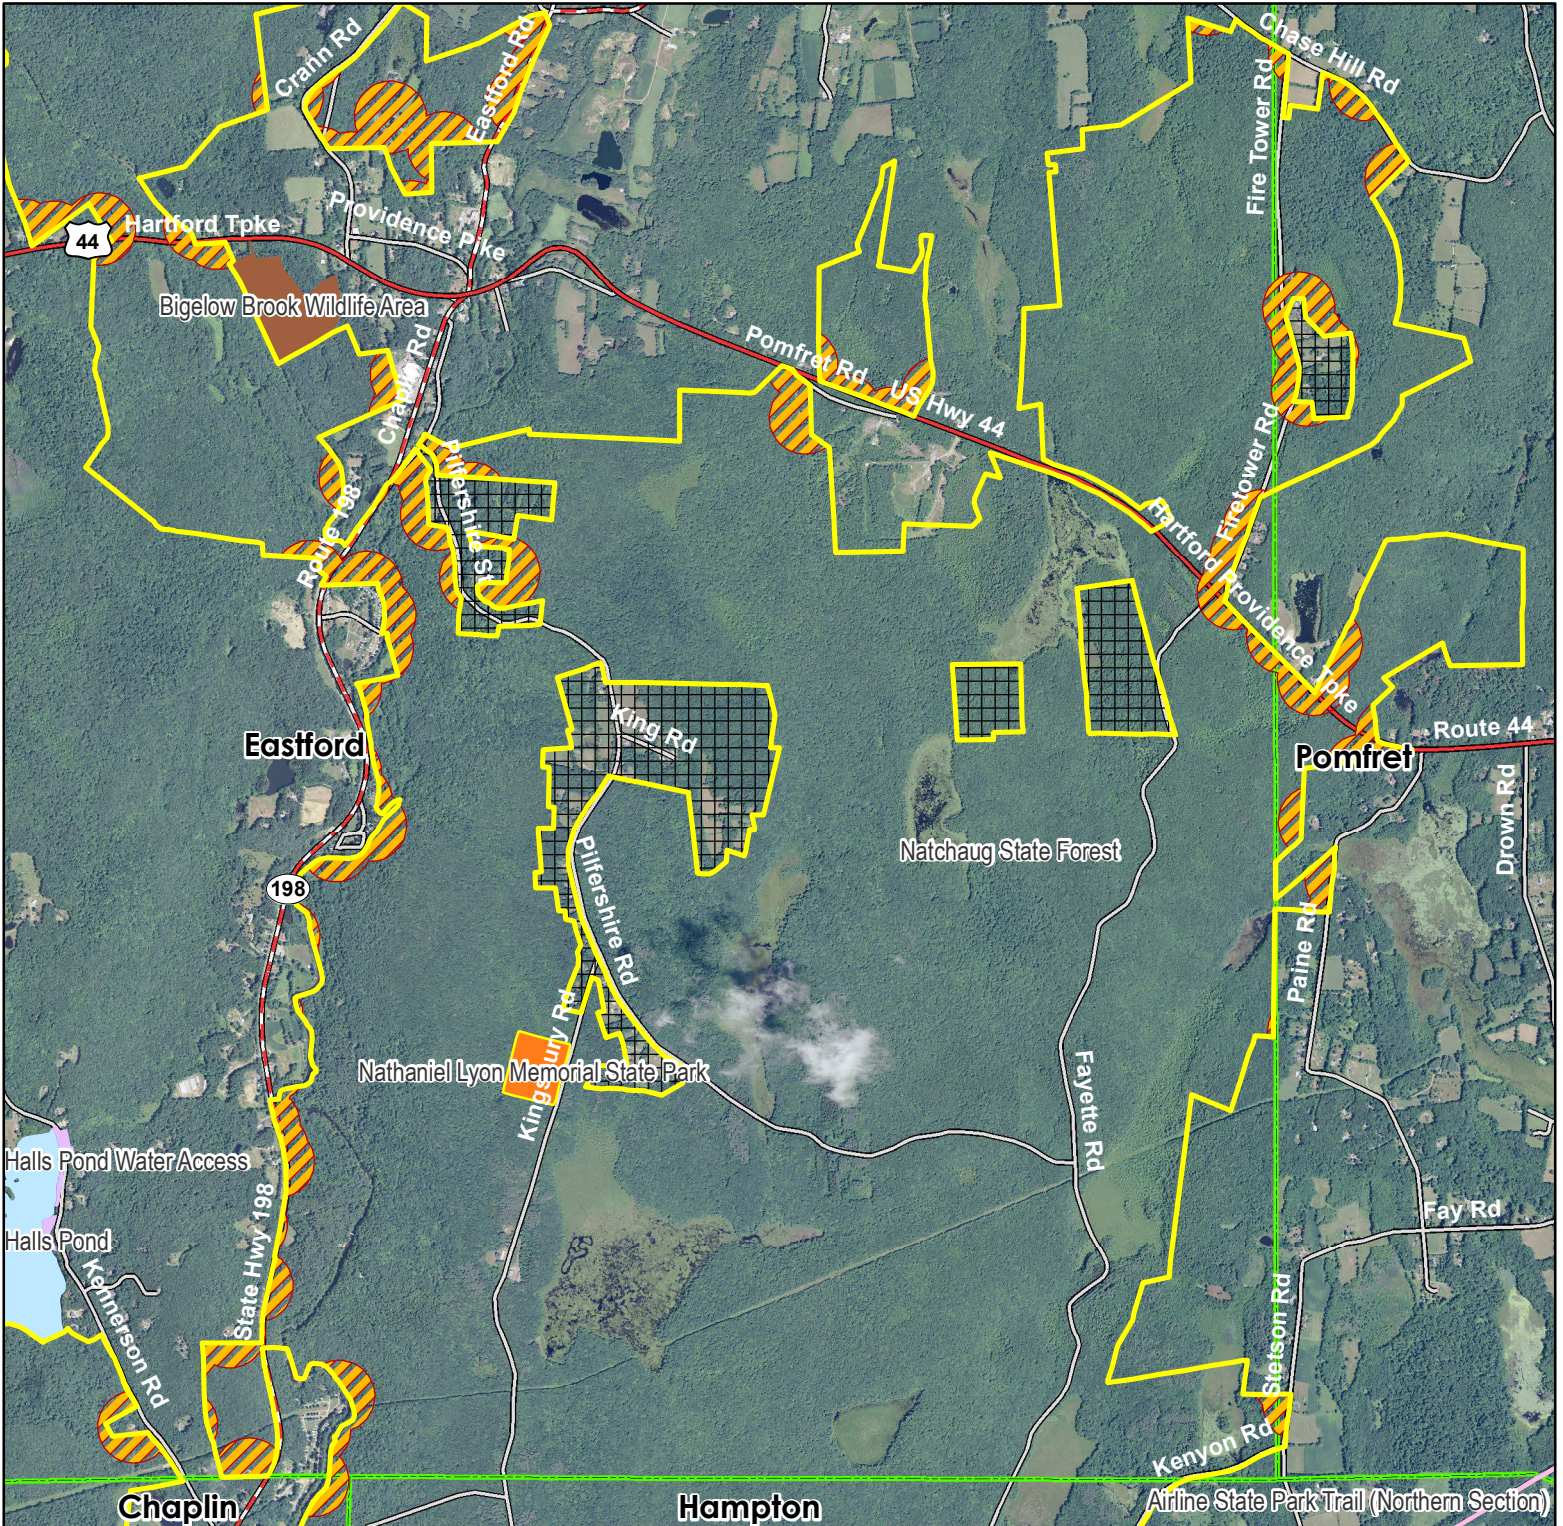

Note: This map depicts an approximation of property boundaries. Please obey all postings.

Symbols: Approximate Boundary Yale Forest Private Inholding Closed to Hunting 500 Ft. Boundary

Map Date: 10/30/15; Ortho 2012 NAIP

3,500 1,750 0 3,500 Feet

Natchaug State Forest Eastford - North

Location: Pomfret

Description: 13,677 acres total, approximately 700 acres in Eastford North.

Note: This map depicts an approximation of property boundaries. Please obey all postings.

Symbols: Approximate Boundary Yale Forest Bigelow Brook Wildlife Area 500 Ft. Boundary

Map Date: 10/30/15; Ortho 2012 NAIP

3,000 1,500 0 3,000 Feet

Natchaug State Forest

Eastford - South

Location: Pomfret

Description: 13,677 acres total, approximately 700 acres in Eastford North.

Note: This map depicts an approximation of property boundaries. Please obey all postings.

Symbols: Approximate Boundary Private Inholding NO HUNTING Bigelow Brook Wildlife Area 500 Ft. Boundary

Map Date: 10/30/15; Ortho 2012 NAIP