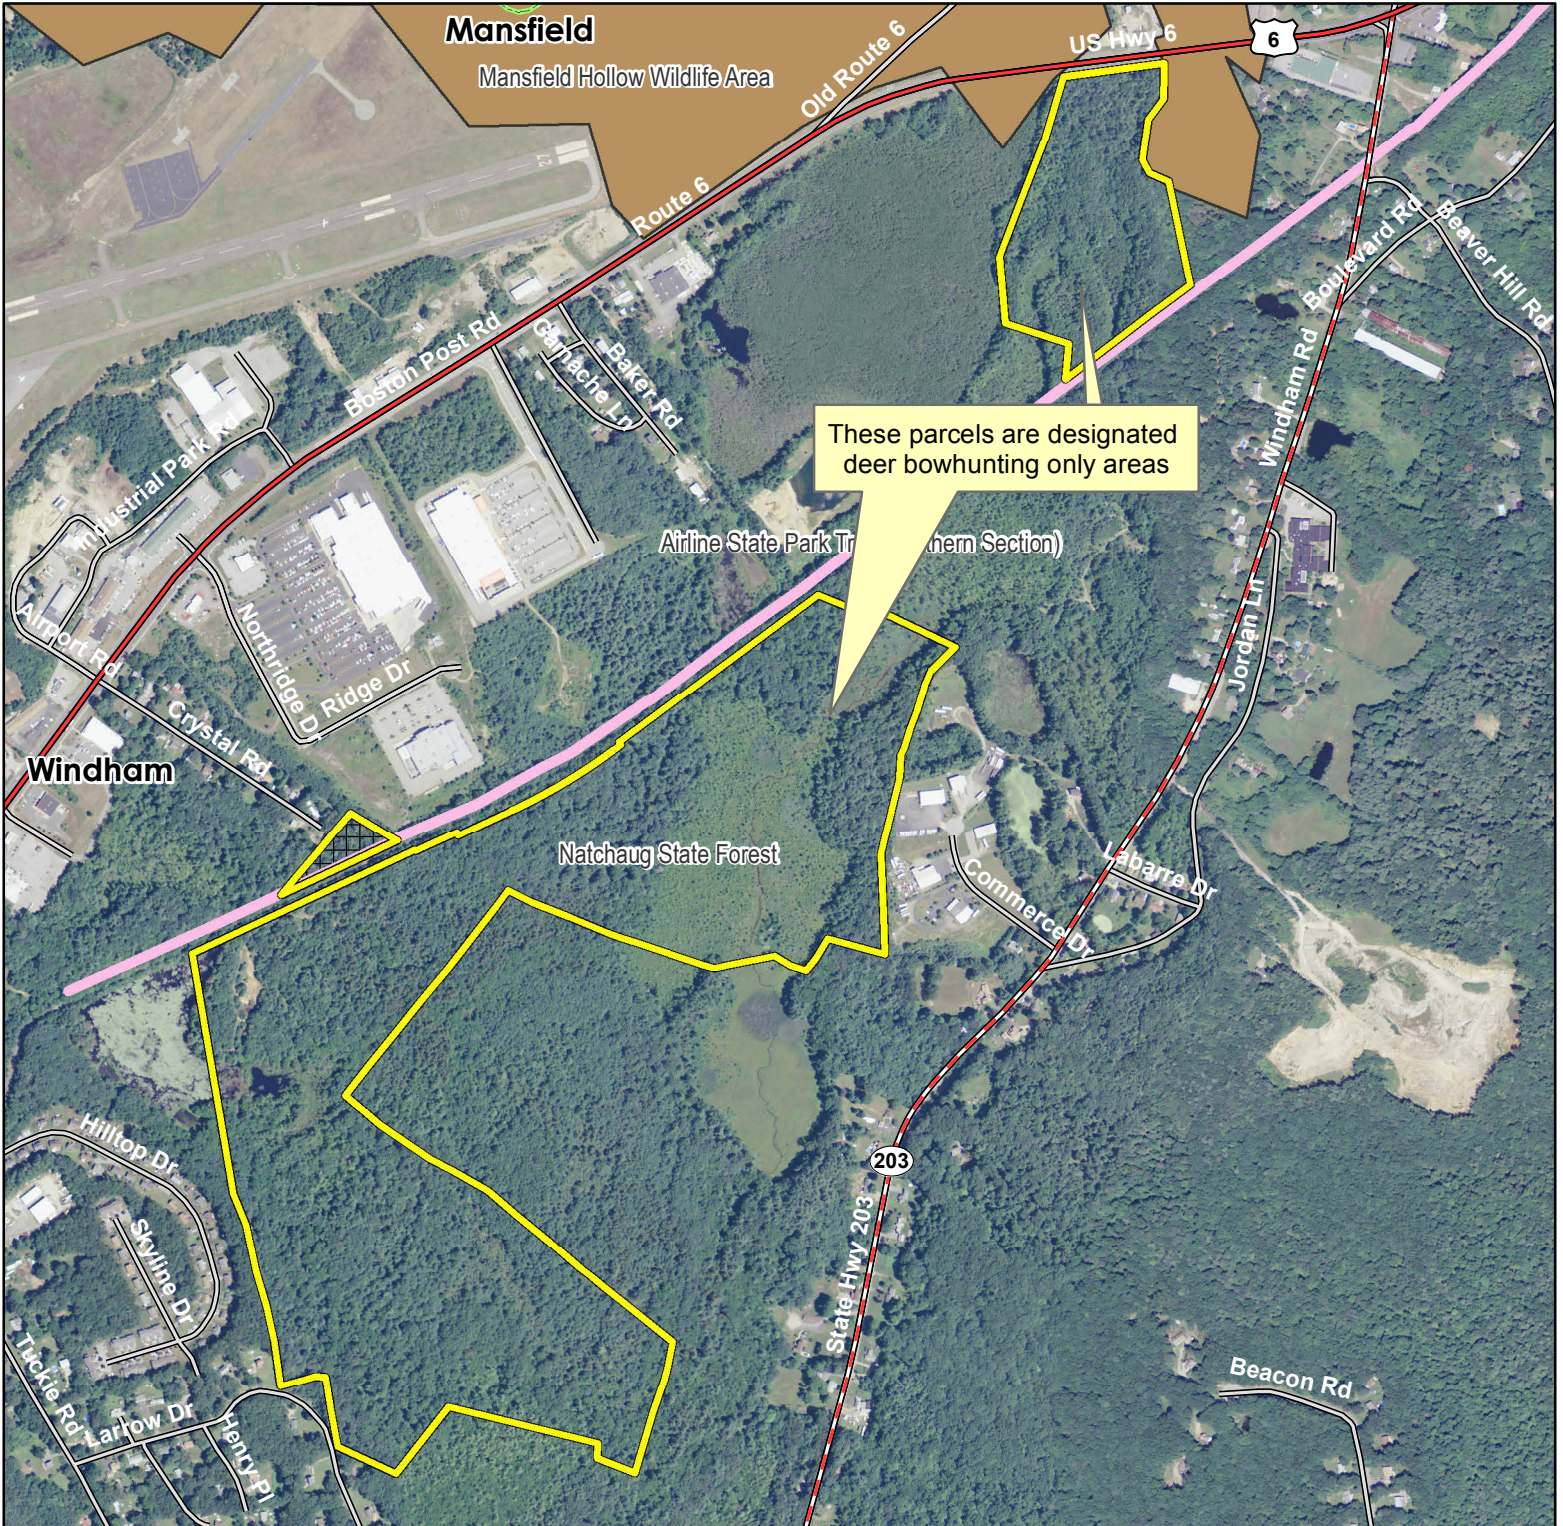

Symbols: Approximate Boundary 500 Ft. Boundary

Map Date: 10/30/15; Ortho 2012 NAIP

1,300 650 0 1,300 Feet

Natchaug State Forest

Windham

Location: Windham

Description: 13,677 acres total in Natchaug SF. Approximately 160 acres in Windham. These parcels are designated deer bowhunting only areas.

Note: This map depicts an approximation of property boundaries. Please obey all postings.

Symbols: Approximate Boundary Airline State Park Mansfield Hollow Wildlife Area

Map Date: 12/10/15; Ortho 2012 NAIP