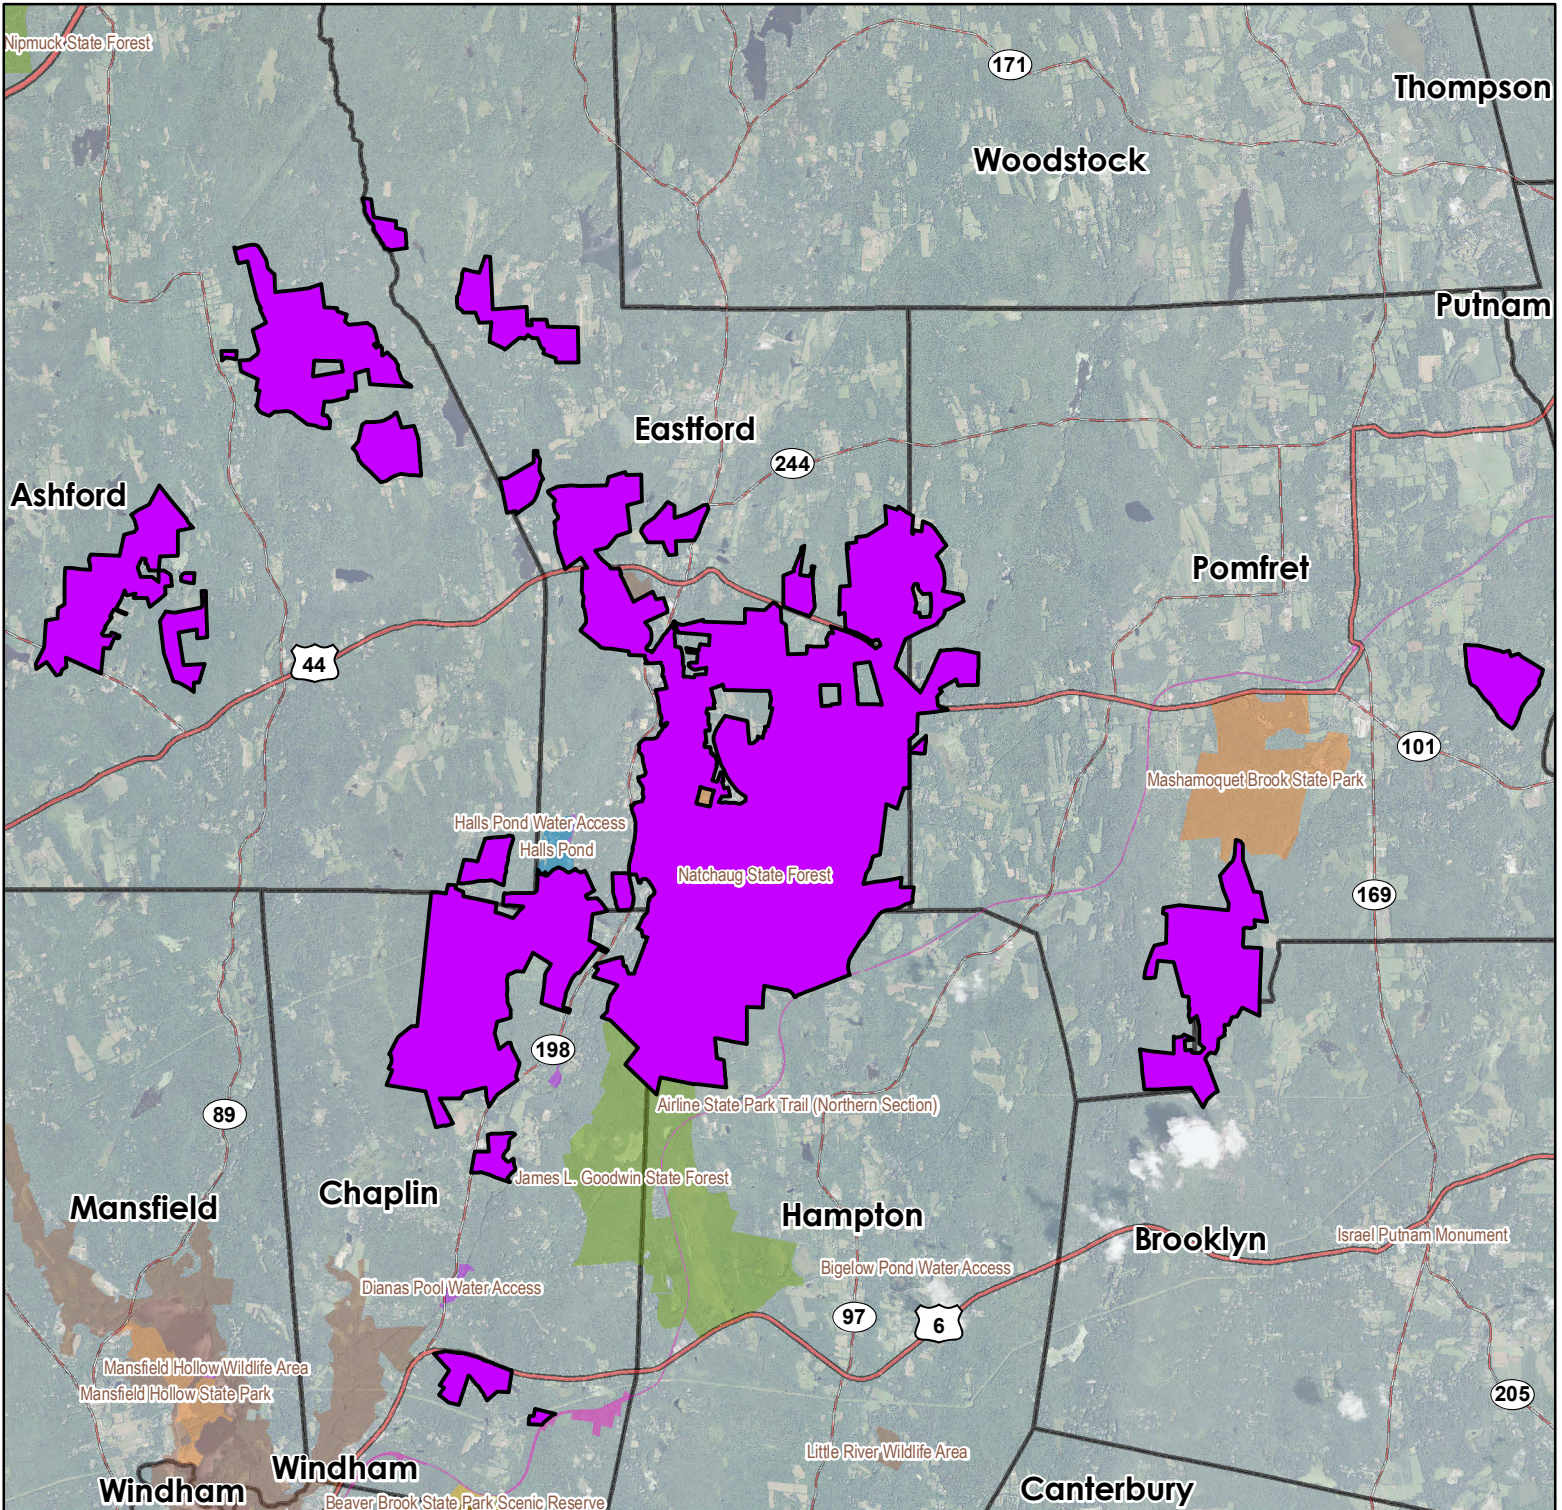

Natchaug State Forest Overview

Location: Ashford, Eastford, Chaplin, Hampton, Pomfret, Brooklyn.

Description: 13,311 acres.

Note: This map depicts an approximation of property boundaries. Please obey all postings.

Symbols:  Approximate Boundary

Map Date: 10/30/15; Ortho 2012 NAIP

10,000 5,000 0 10,000 Feet

Natchaug State Forest

Ashford

Location: Ashford

Description: 13,677 acres total, approximately 1,773 acres in Ashford.

3,500 1,750 0 3,500 Feet

Natchaug State Forest Eastford - North

Location: Pomfret

Description: 13,677 acres total, approximately 700 acres in Eastford North.

Note: This map depicts an approximation of property boundaries. Please obey all postings.

Symbols: Approximate Boundary Yale Forest Bigelow Brook Wildlife Area 500 Ft. Boundary

Map Date: 10/30/15; Ortho 2012 NAIP

3,000 1,500 0 3,000 Feet

Natchaug State Forest

Eastford - South

Location: Pomfret

Description: 13,677 acres total, approximately 700 acres in Eastford North.