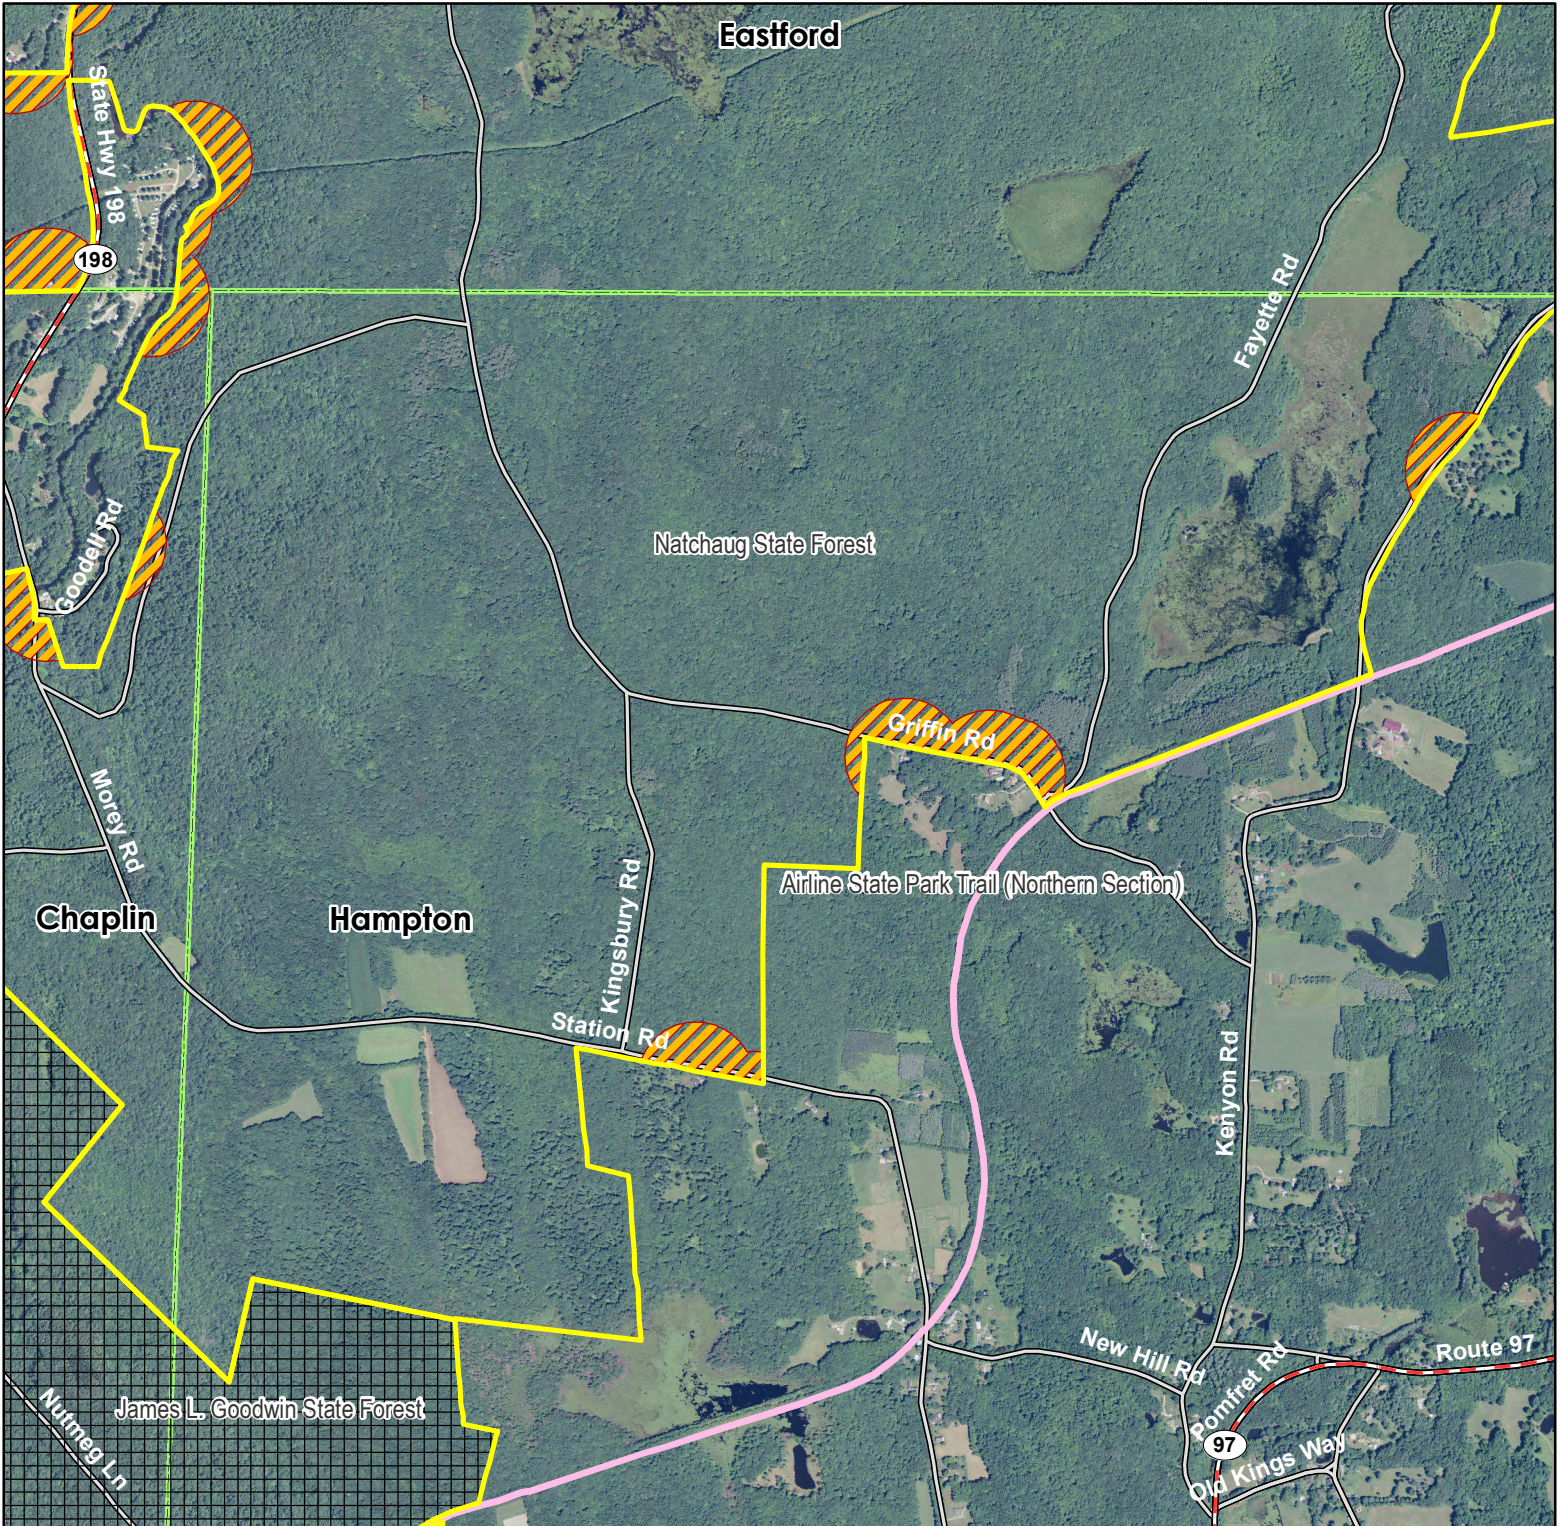

Note: This map depicts an approximation of property boundaries. Please obey all postings.

Symbols: Approximate Boundary Private Inholding NO HUNTING Bigelow Brook Wildlife Area 500 Ft. Boundary

Map Date: 10/30/15; Ortho 2012 NAIP

3,000 1,500 0 3,000 Feet

Natchaug State Forest

Hampton

Location: Chaplin

Description: 13,677 acres total, approximately 1,490 acres in Hampton.

Note: This map depicts an approximation of property boundaries. Please obey all postings.

Symbols: Approximate Boundary Airline State Park 500 Ft. Boundary James Goodwin State Forest
NO HUNTING

Map Date: 10/30/15; Ortho 2012 NAIP

1,750 875 0 1,750 Feet

Natchaug State Forest

Chaplin - North

Location: Chaplin

Description: 13,677 acres total, approximately 1,670 acres in Chaplin.

Note: This map depicts an approximation of property boundaries. Please obey all postings.

Symbols: Approximate Boundary Goodwin State Forest NO HUNTING 500 Ft. Boundary