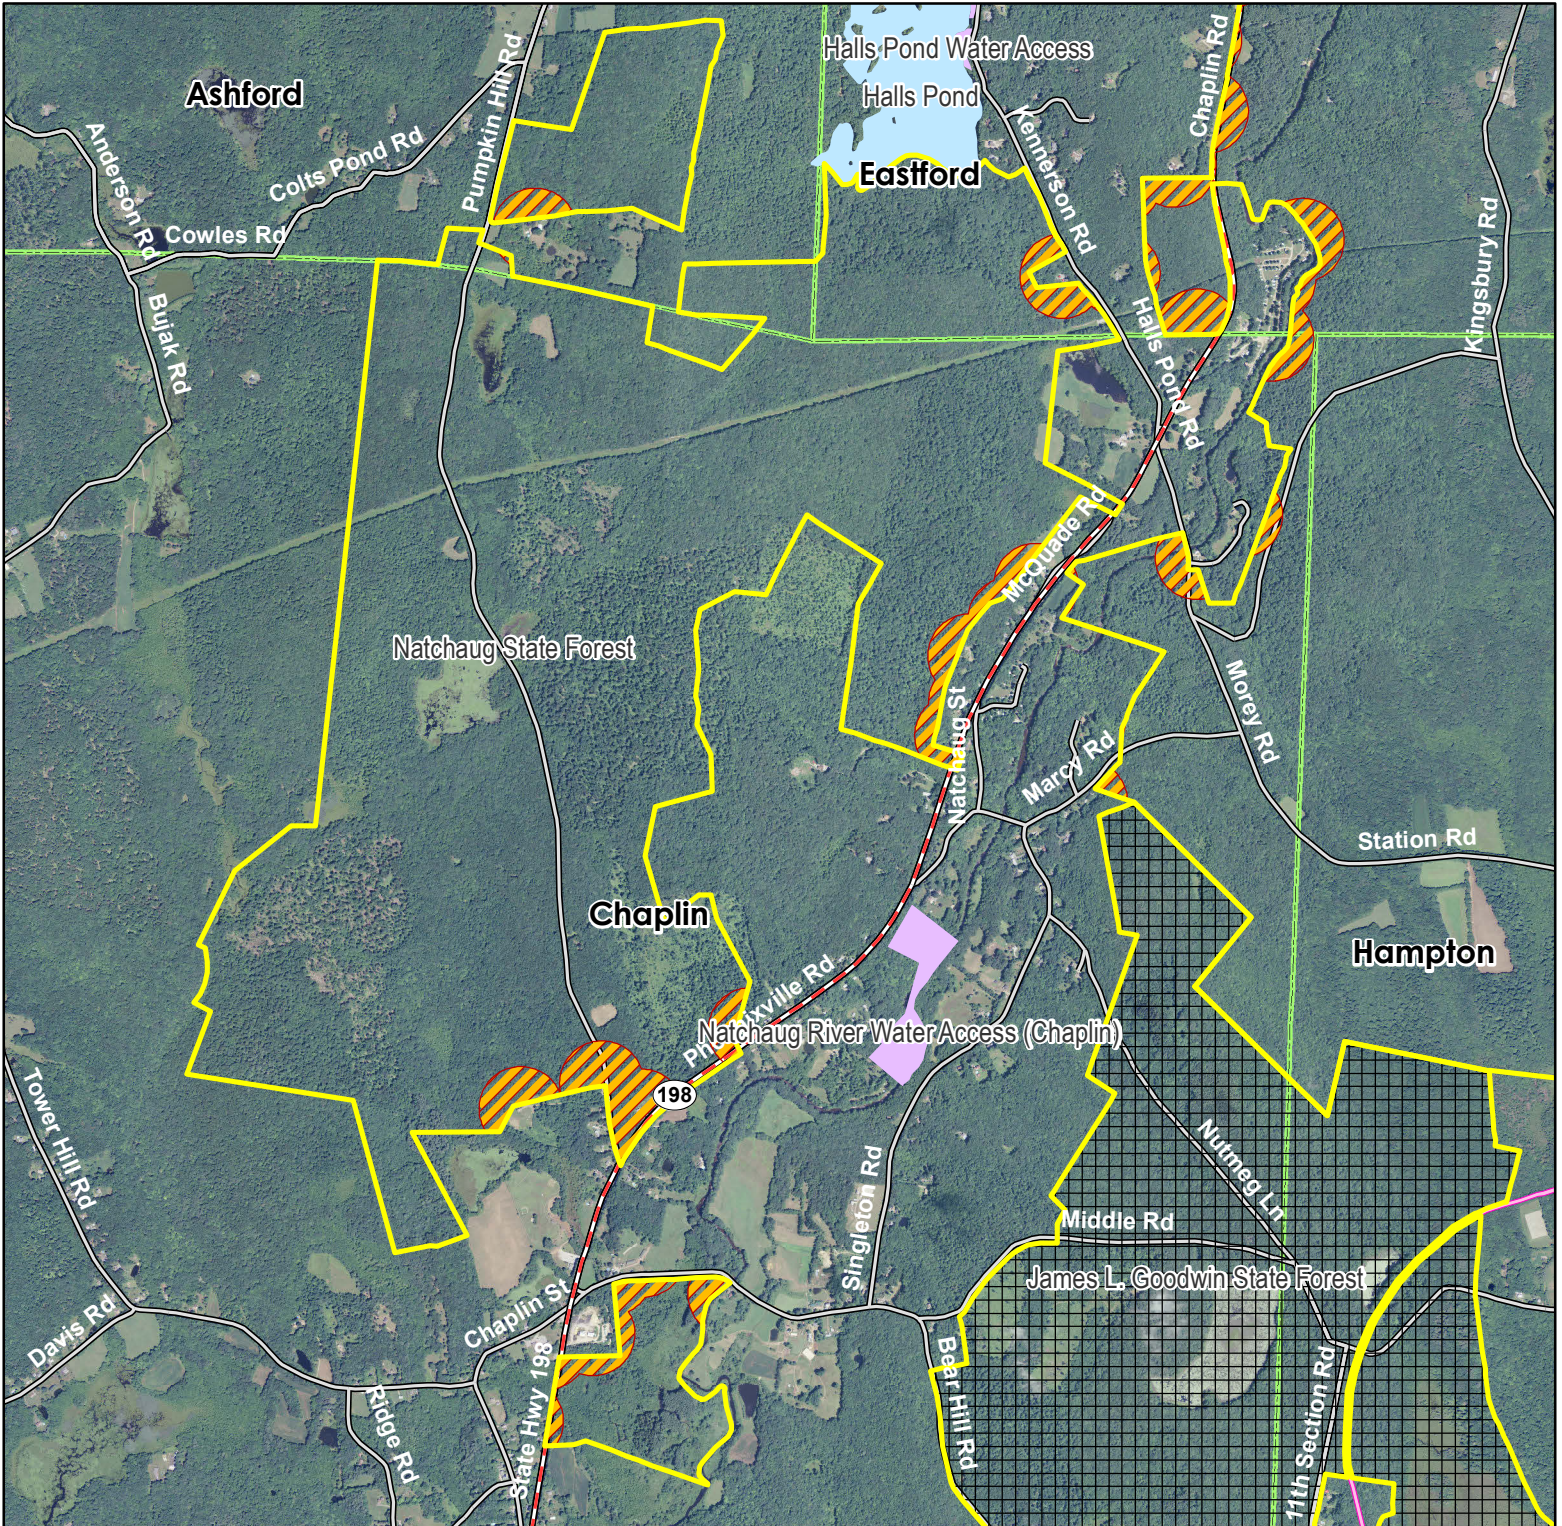

Note: This map depicts an approximation of property boundaries. Please obey all postings.

Symbols: Approximate Boundary Private Inholding NO HUNTING Bigelow Brook Wildlife Area 500 Ft. Boundary

Map Date: 10/30/15; Ortho 2012 NAIP

Symbols: Approximate Boundary Airline State Park 500 Ft. Boundary James Goodwin State Forest
NO HUNTING

Map Date: 10/30/15; Ortho 2012 NAIP

1,750 875 0 1,750 Feet

Natchaug State Forest

Chaplin - North

Location: Chaplin

Description: 13,677 acres total, approximately 1,670 acres in Chaplin.

Note: This map depicts an approximation of property boundaries. Please obey all postings.

Symbols: Approximate Boundary Goodwin State Forest NO HUNTING 500 Ft. Boundary