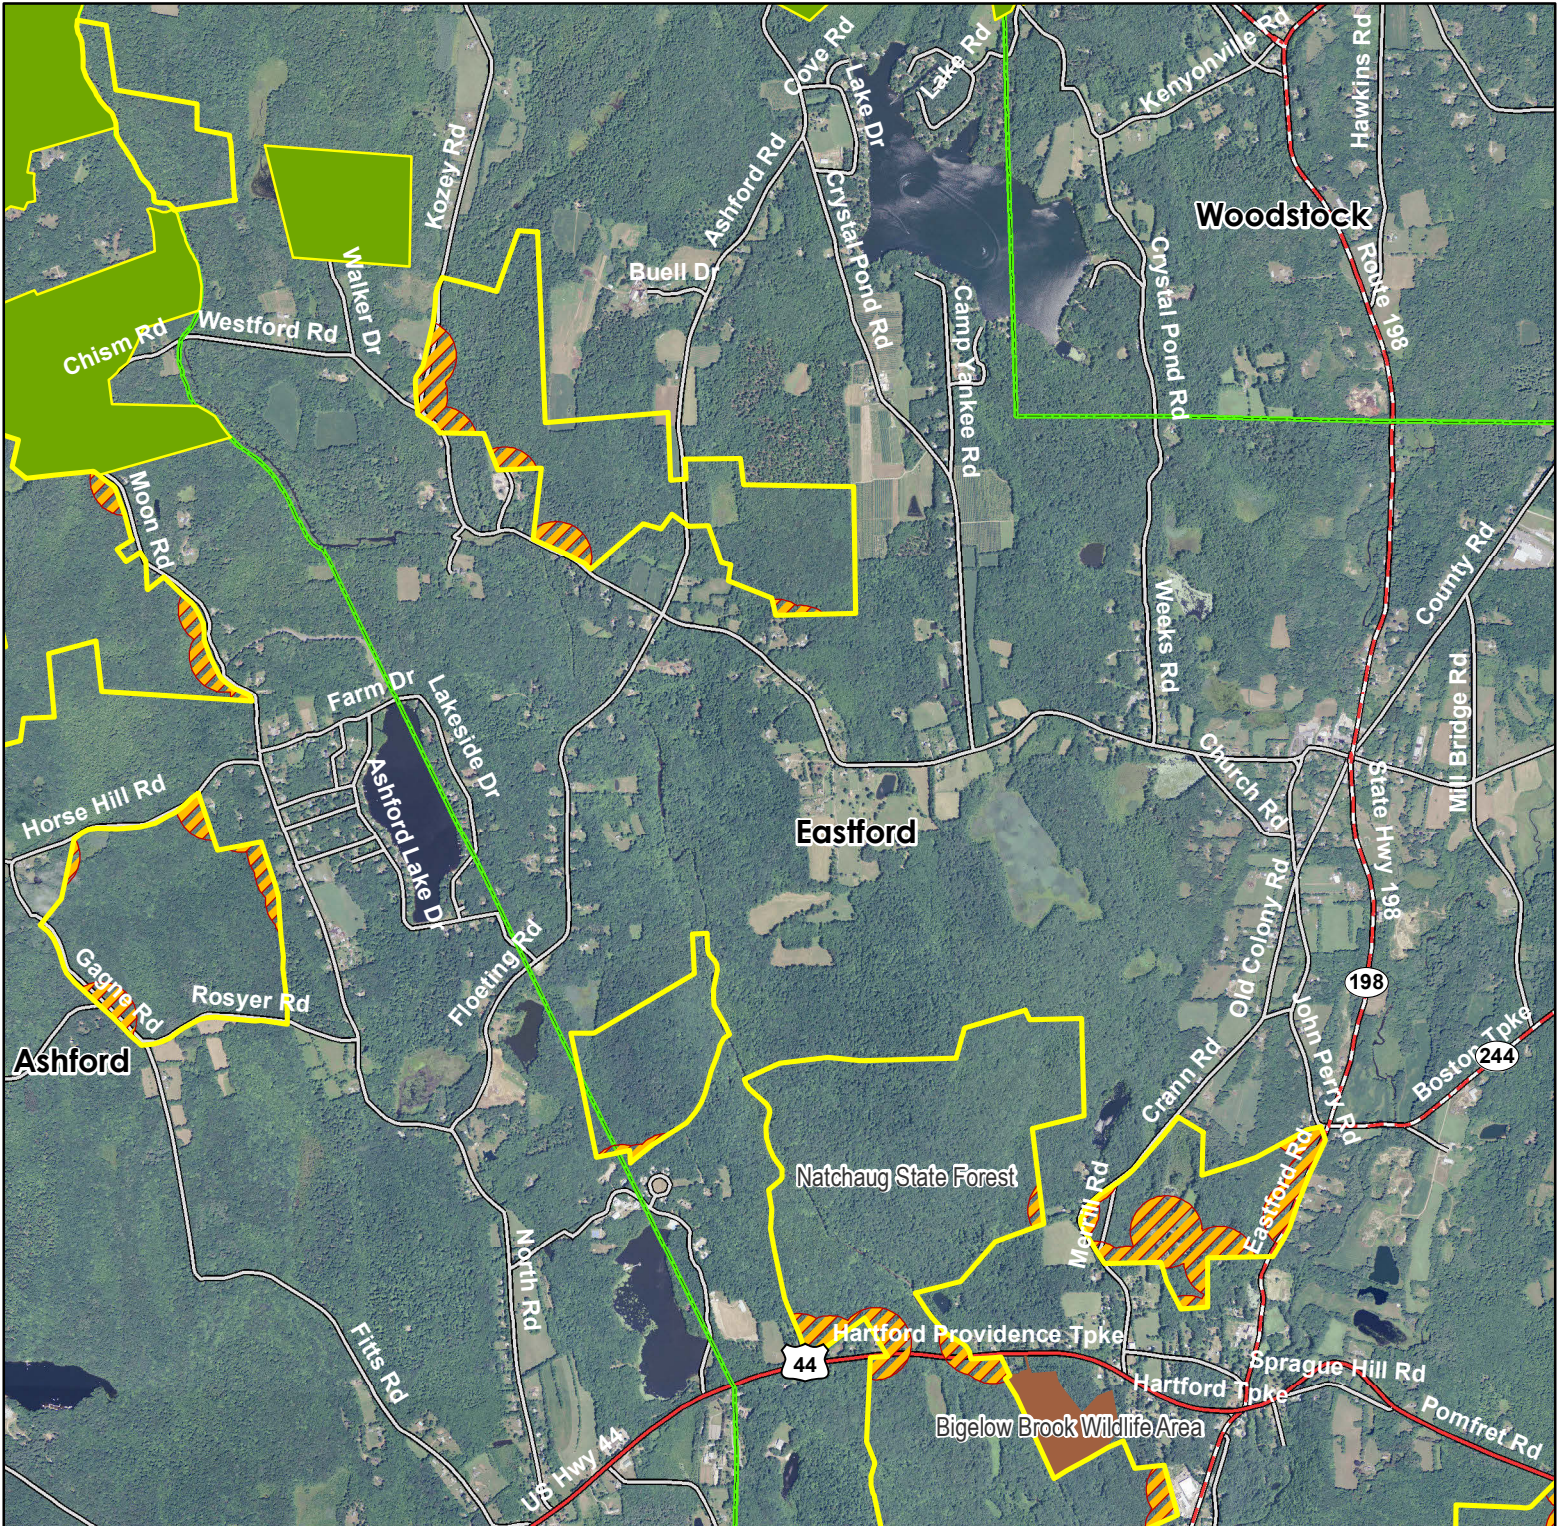

Note: This map depicts an approximation of property boundaries. Please obey all postings.

Symbols: Approximate Boundary Yale Forest Private Inholding Closed to Hunting 500 Ft. Boundary

Map Date: 10/30/15; Ortho 2012 NAIP

3,500 1,750 0 3,500 Feet

Natchaug State Forest Eastford - North

Location: Pomfret

Description: 13,677 acres total, approximately 700 acres in Eastford North.

Note: This map depicts an approximation of property boundaries. Please obey all postings.

Symbols: Approximate Boundary Yale Forest Bigelow Brook Wildlife Area 500 Ft. Boundary

Map Date: 10/30/15; Ortho 2012 NAIP

3,000 1,500 0 3,000 Feet

Natchaug State Forest

Eastford - South

Location: Pomfret

Description: 13,677 acres total, approximately 700 acres in Eastford North.

Note: This map depicts an approximation of property boundaries. Please obey all postings.

Symbols: Approximate Boundary Private Inholding NO HUNTING Bigelow Brook Wildlife Area 500 Ft. Boundary

Map Date: 10/30/15; Ortho 2012 NAIP