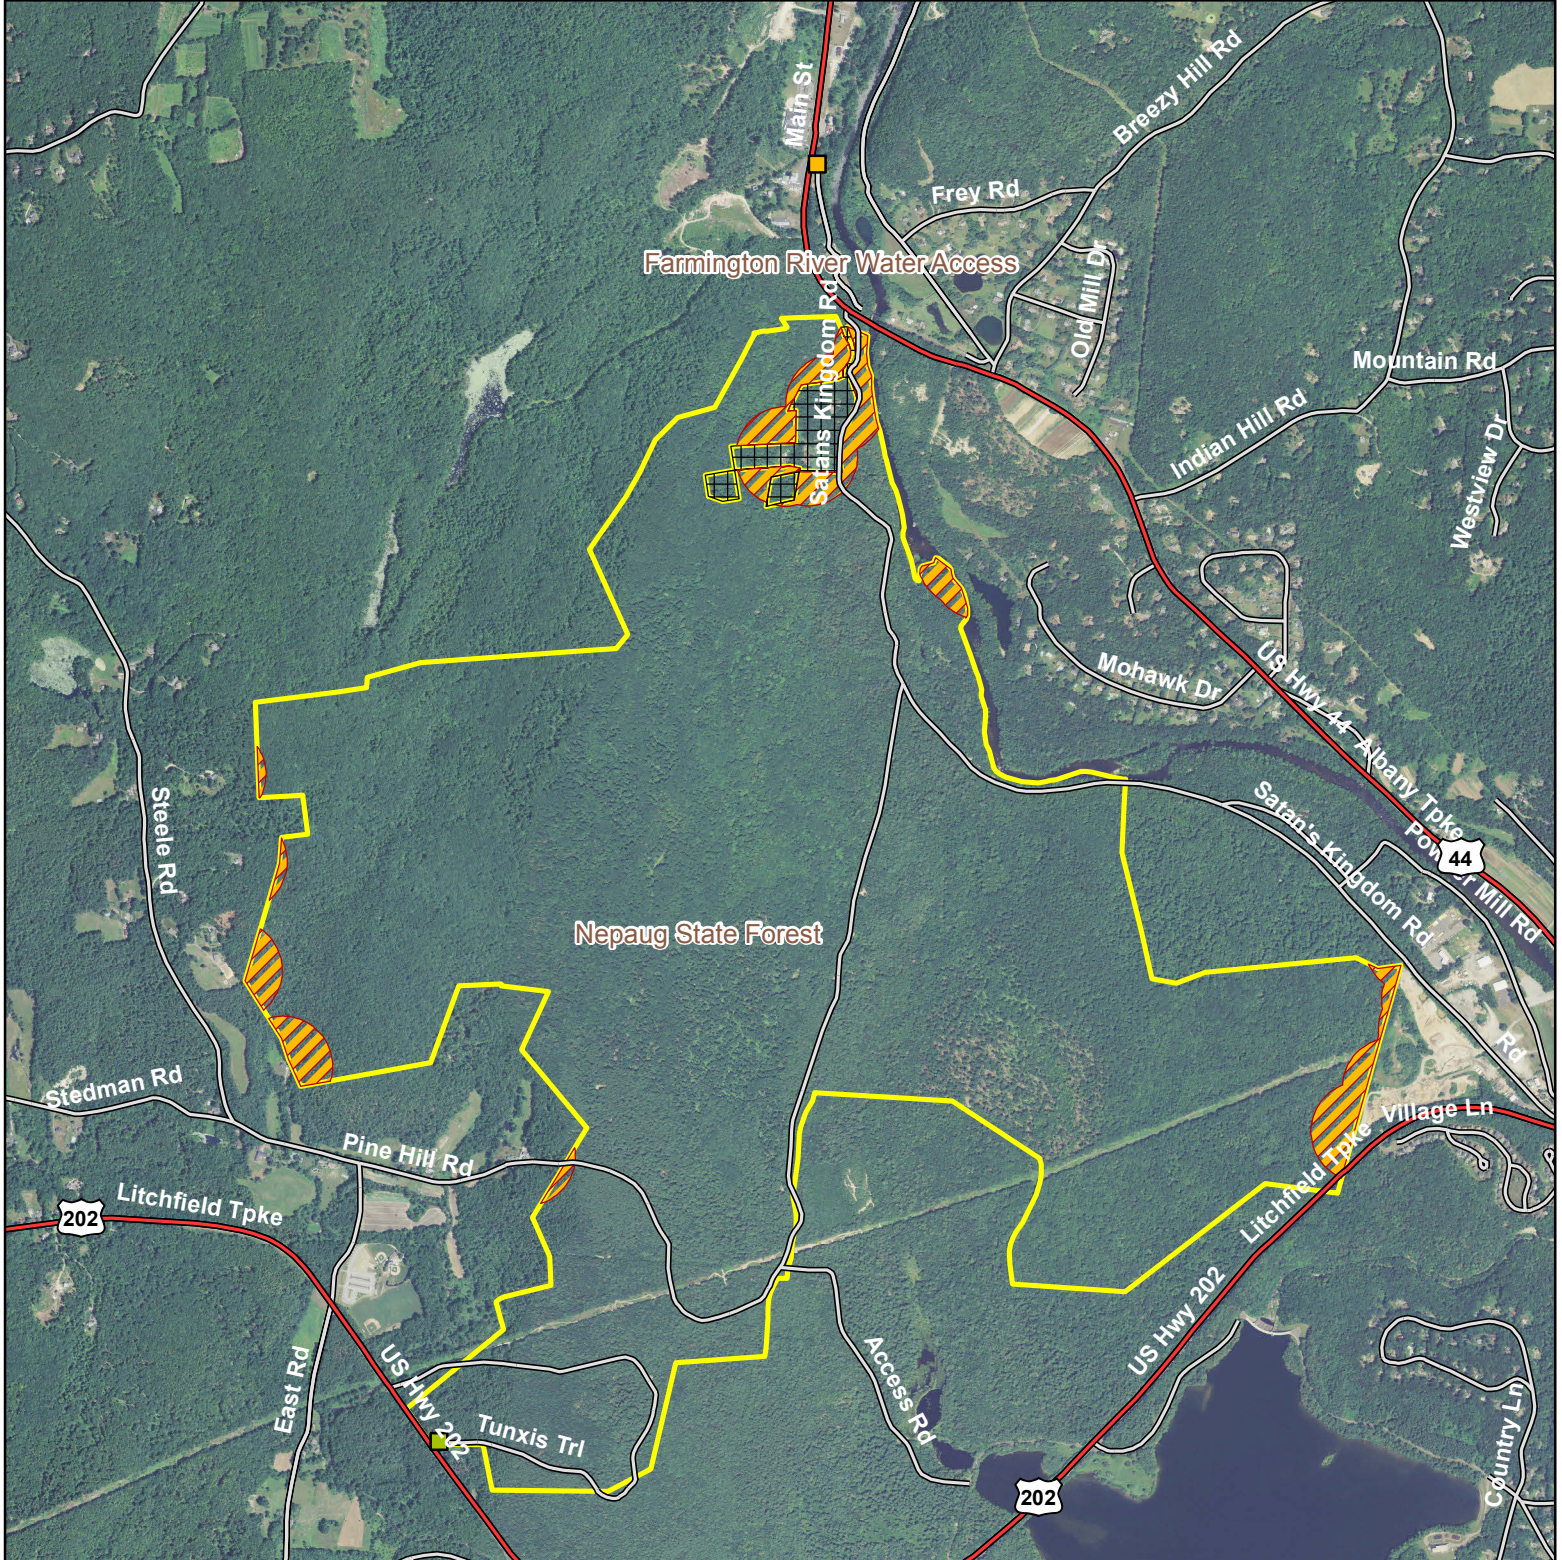

# Nepaug State Forest

**Location:** New Hartford; Collinsville Quadrangle

**Description:** 1,363 acres; mixed hardwoods, pine and spruce plantations; small swampy area.

**Access:** From Route 202 and Satan's Kingdom Rd.

**Note:** This map depicts an approximation of property boundaries. Please obey all postings.

**Symbols:** Approximate Boundary Parking Area

Map Date: 6/23/2015; Ortho 2012 4band NAIP

1,500 750 0 1,500 Feet