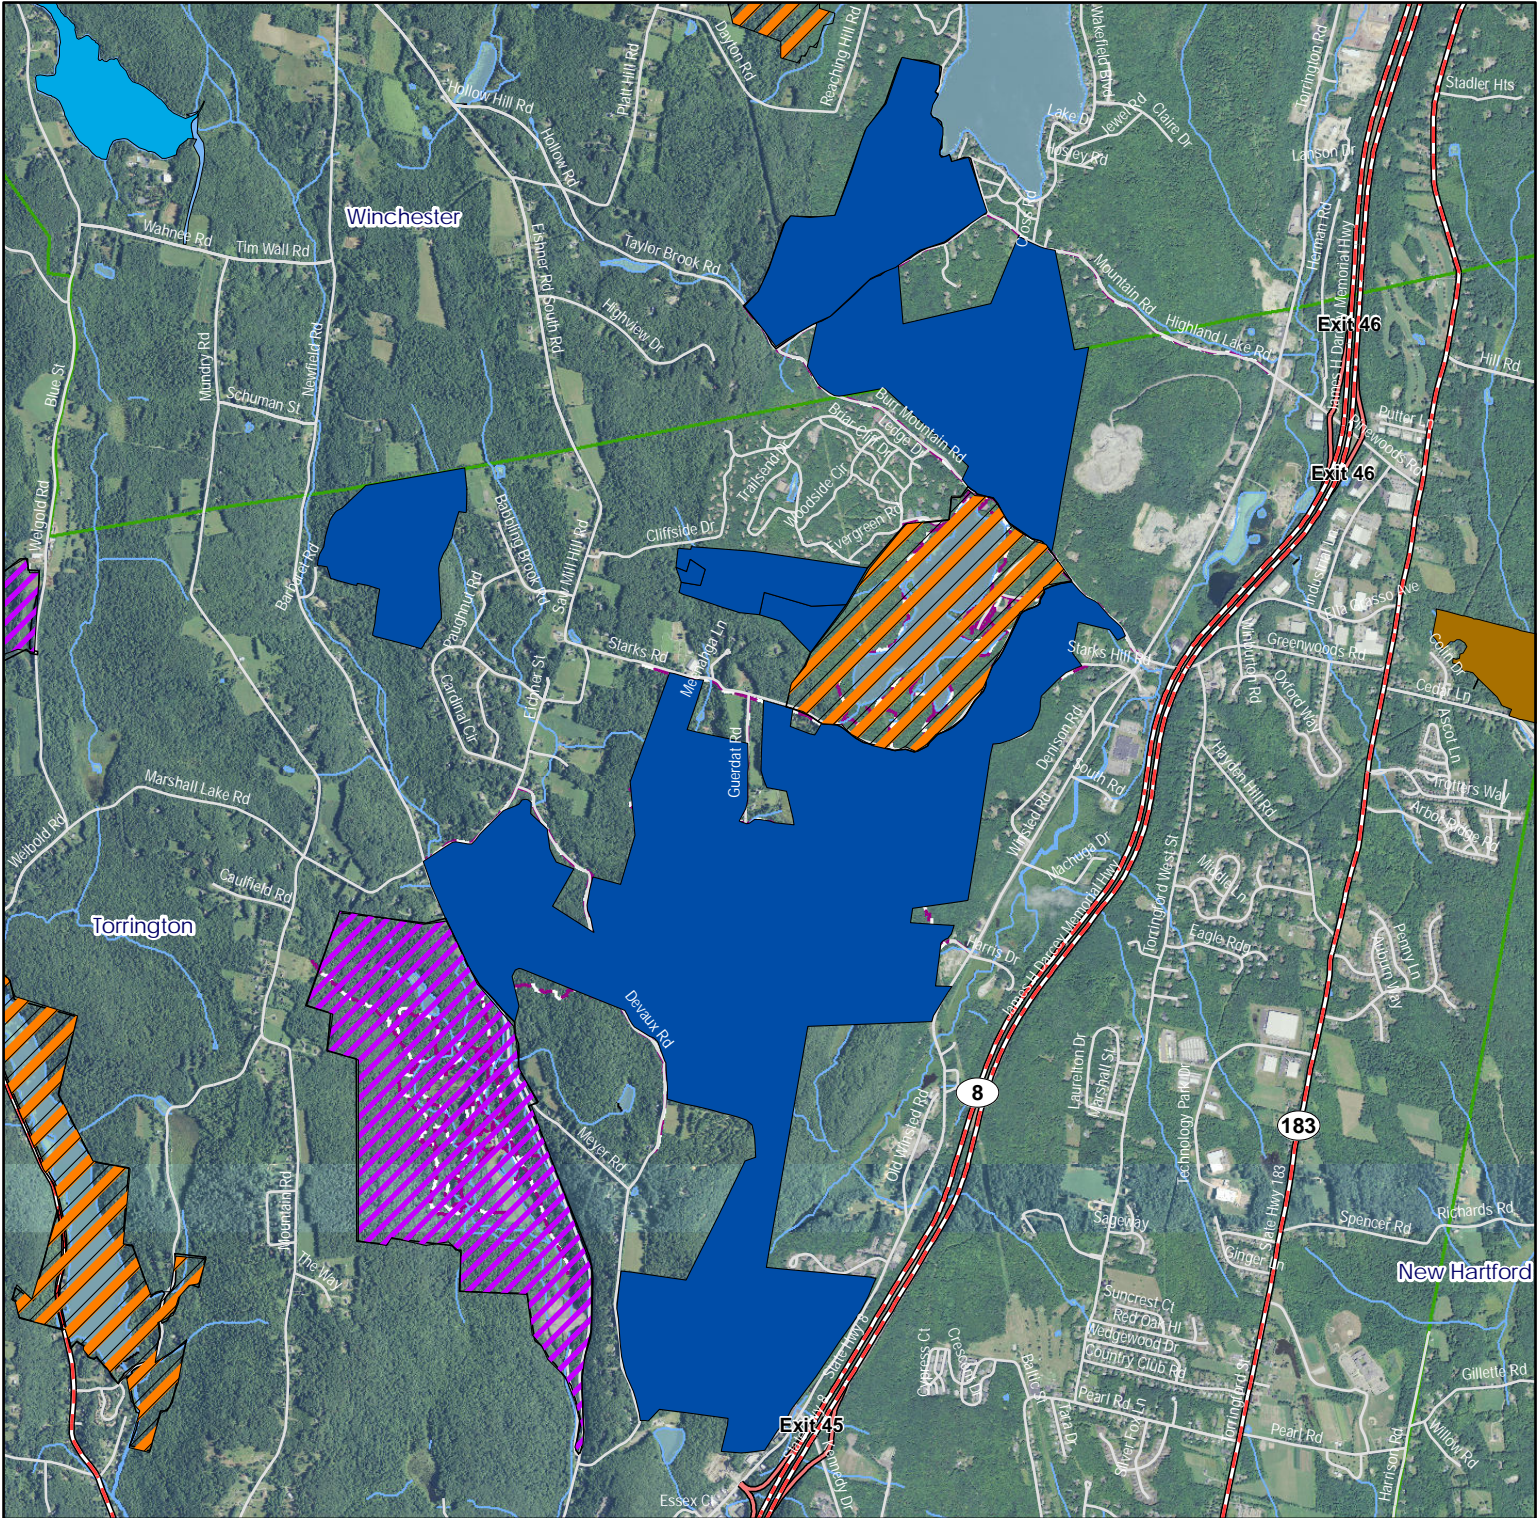

Paugnut State Forest Overview

Location: Torrington, Winchester

Description: 1888 acres, Mixed hardwood forest with hemlock and white pine.

Access From Burr Mountain Rd for northern parcel and From Rt. 8, Stark Hill Rd., Guerdat Rd. and Burr Mountain Rd. for southern parcel.

- Symbols:**
- Approximate Boundary
 - 500' boundary - No Firearms Hunting
 - State Park - Open to Hunting
 - State Park - No Hunting

10/7/13 Ortho 2012

3,000 1,500 0 3,000 Feet

Paugnut State Forest North

Location: Torrington, Winchester

Description: 1888 acres, Mixed hardwood forest with hemlock and white pine.

Access From Burr Mountain Rd for northern parcel and From Rt. 8, Stark Hill Rd., Guerdat Rd. and Burr Mountain Rd. for southern parcel.

Symbols: Approximate Boundary 500' boundary - No Firearms Hunting State Park - No Hunting

10/8/13 Ortho 2012

2,000 1,000 0 2,000 Feet

Paugnut State Forest North

Location: Torrington, Winchester

Description: 1888 acres, Mixed hardwood forest with hemlock and white pine.