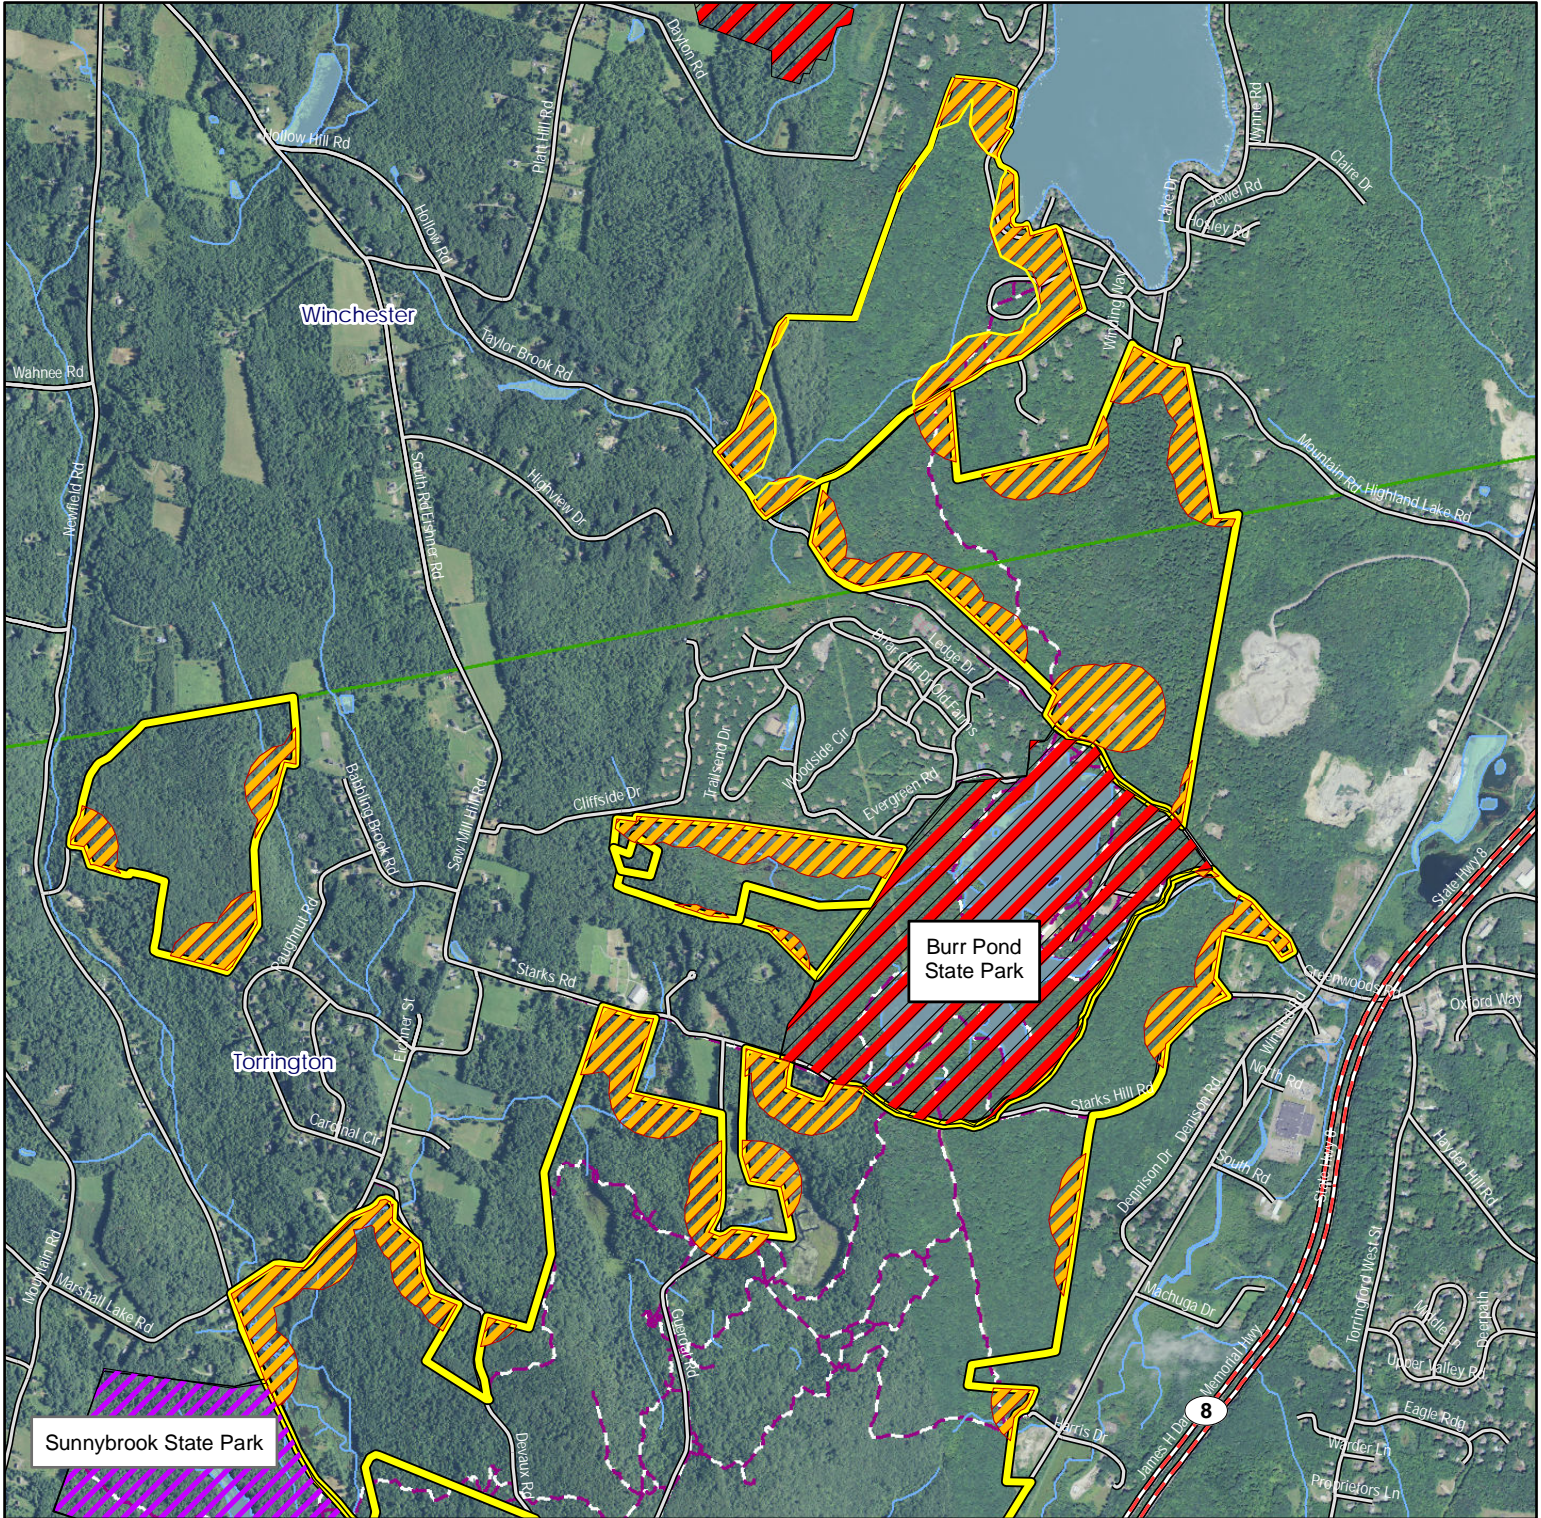

Paugnut State Forest Overview

Location: Torrington, Winchester

Description: 1888 acres, Mixed hardwood forest with hemlock and white pine.

Access From Burr Mountain Rd for northern parcel and From Rt. 8, Stark Hill Rd., Guerdat Rd. and Burr Mountain Rd. for southern parcel.

- Symbols:**
- Approximate Boundary
 - 500' boundary - No Firearms Hunting
 - State Park - Open to Hunting
 - State Park - No Hunting

10/7/13 Ortho 2012

3,000 1,500 0 3,000 Feet

Paugnut State Forest North

Location: Torrington, Winchester

Description: 1888 acres, Mixed hardwood forest with hemlock and white pine.

Access From Burr Mountain Rd for northern parcel and From Rt. 8, Stark Hill Rd., Guerdat Rd. and Burr Mountain Rd. for southern parcel.

Symbols: Approximate Boundary 500' boundary - No Firearms Hunting State Park - No Hunting

10/8/13 Ortho 2012

2,000 1,000 0 2,000 Feet

Paugnut State Forest North

Location: Torrington, Winchester

Description: 1888 acres, Mixed hardwood forest with hemlock and white pine.