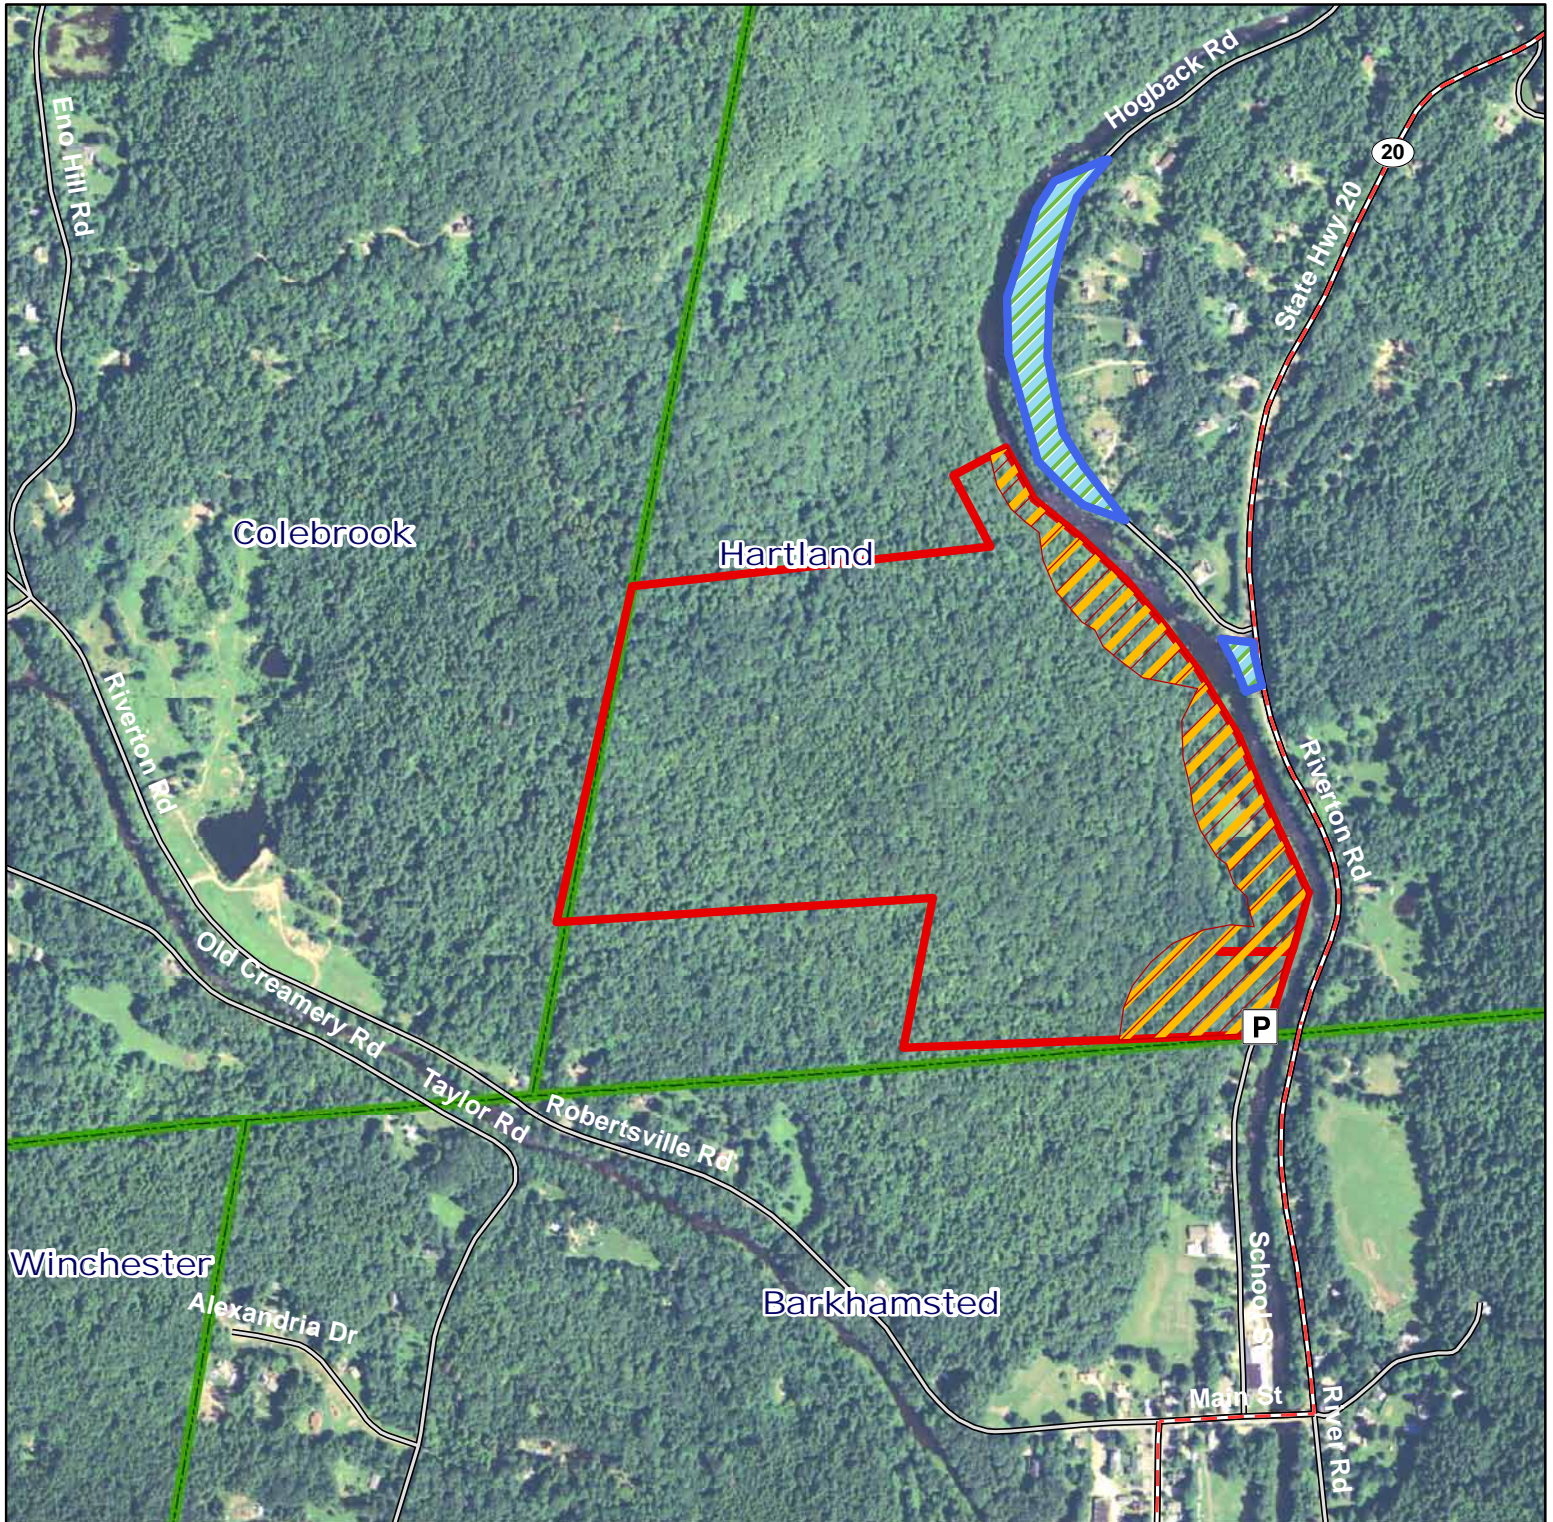

American Legion State Forest

Page 1 of 2

Location: Barkhamsted

Description: 1184 acres

Symbols: Approximate Boundary 500' boundary - No Firearms Hunting
 Access Area People's State Forest

Map #6a 1/18/2013

American Legion State Forest

Riverton Parcel

Page 2 of 2

Location: Hartland

Description: 118 acres

Symbols: — Approximate Boundary  Area Closed to Firearms Hunting - 500' zone
P Parking Area  Farmington River Water Access - No Hunting

Map #6b 8/2012