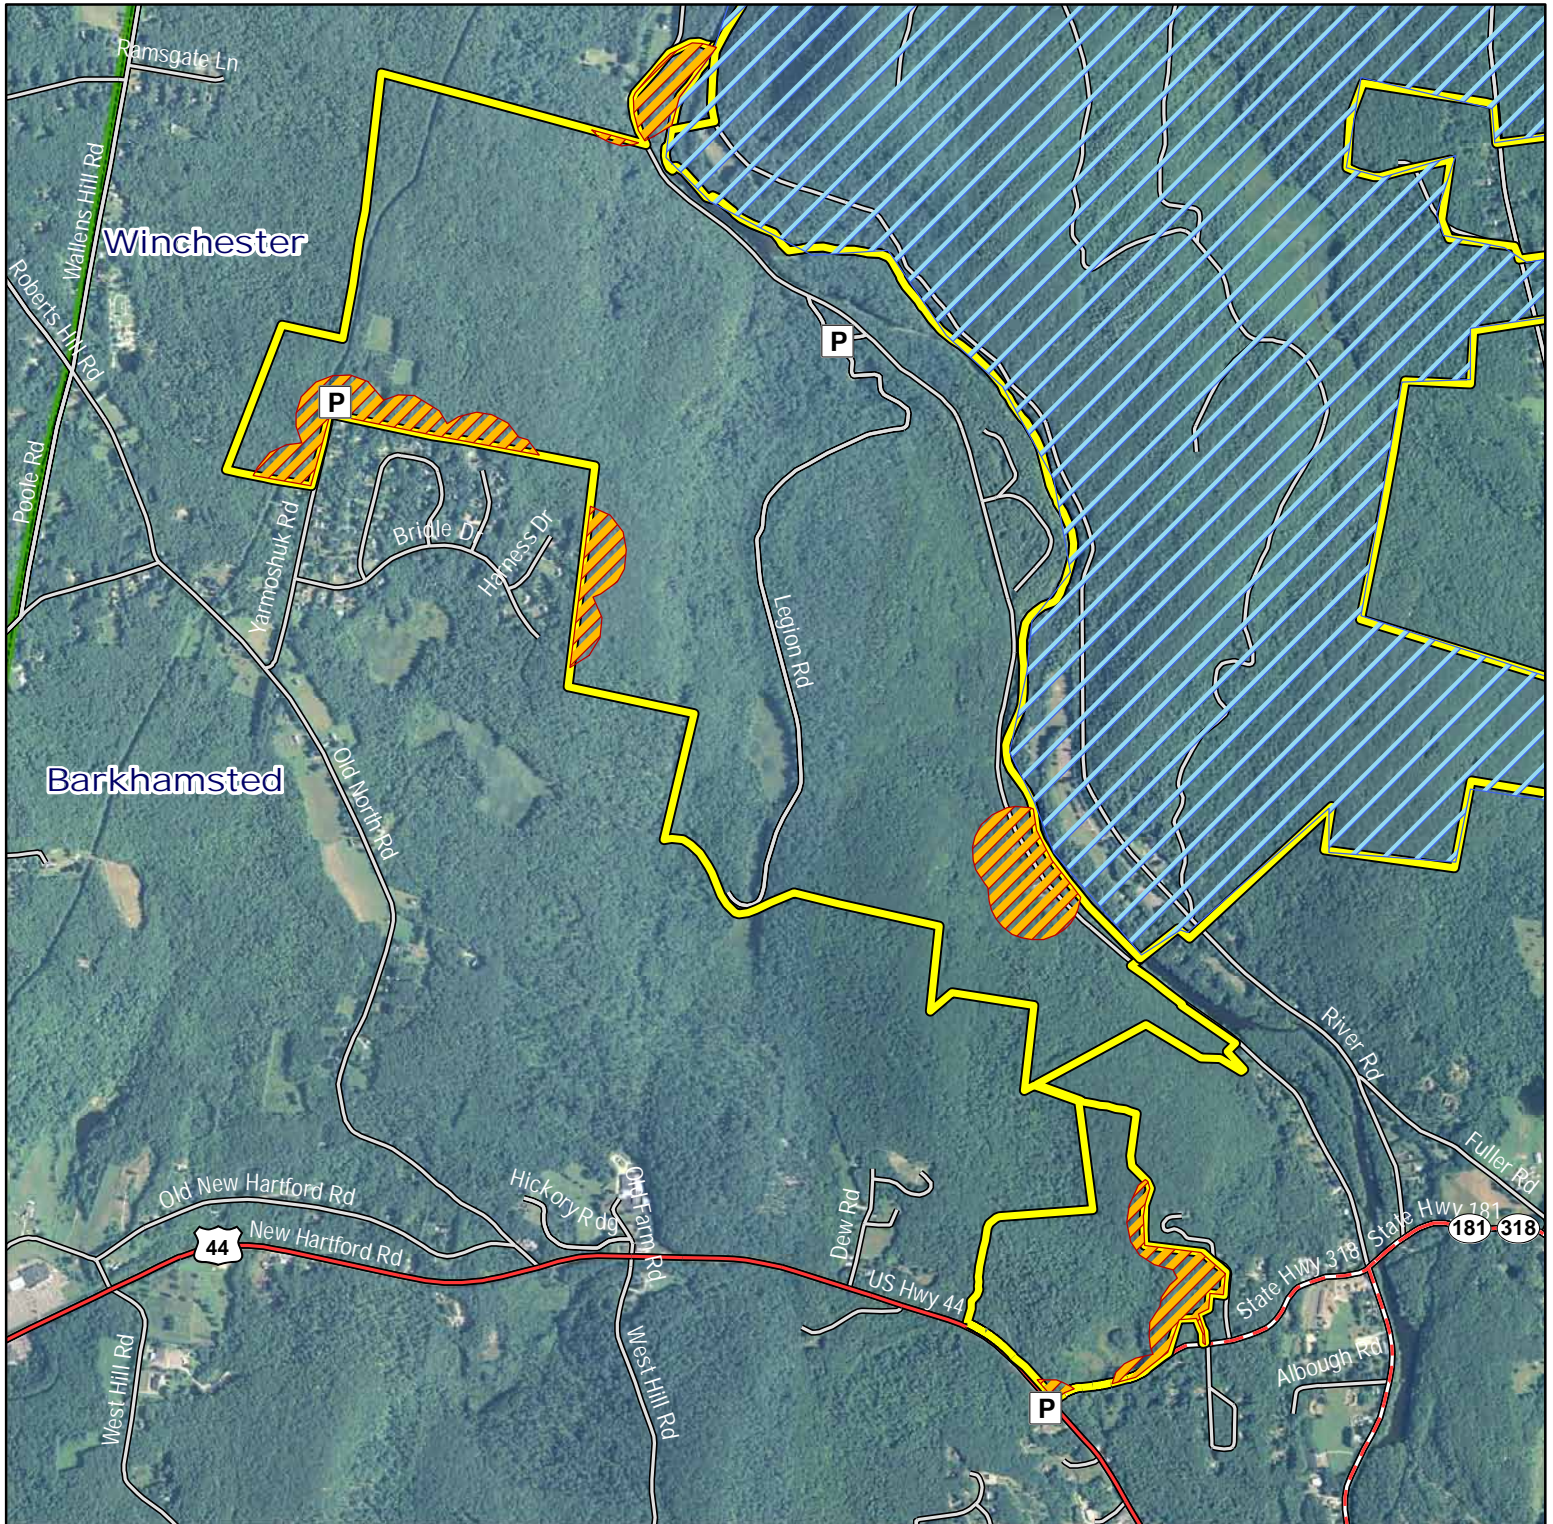

American Legion State Forest

Page 1 of 2

Location: Barkhamsted

Description: 1184 acres

Symbols: Approximate Boundary 500' boundary - No Firearms Hunting
 Access Area People's State Forest

Map #6a 1/18/2013

American Legion State Forest

Riverton Parcel

Page 2 of 2

Location: Hartland

Description: 118 acres

Symbols: — Approximate Boundary  Area Closed to Firearms Hunting - 500' zone
P Parking Area  Farmington River Water Access - No Hunting

Map #6b 8/2012