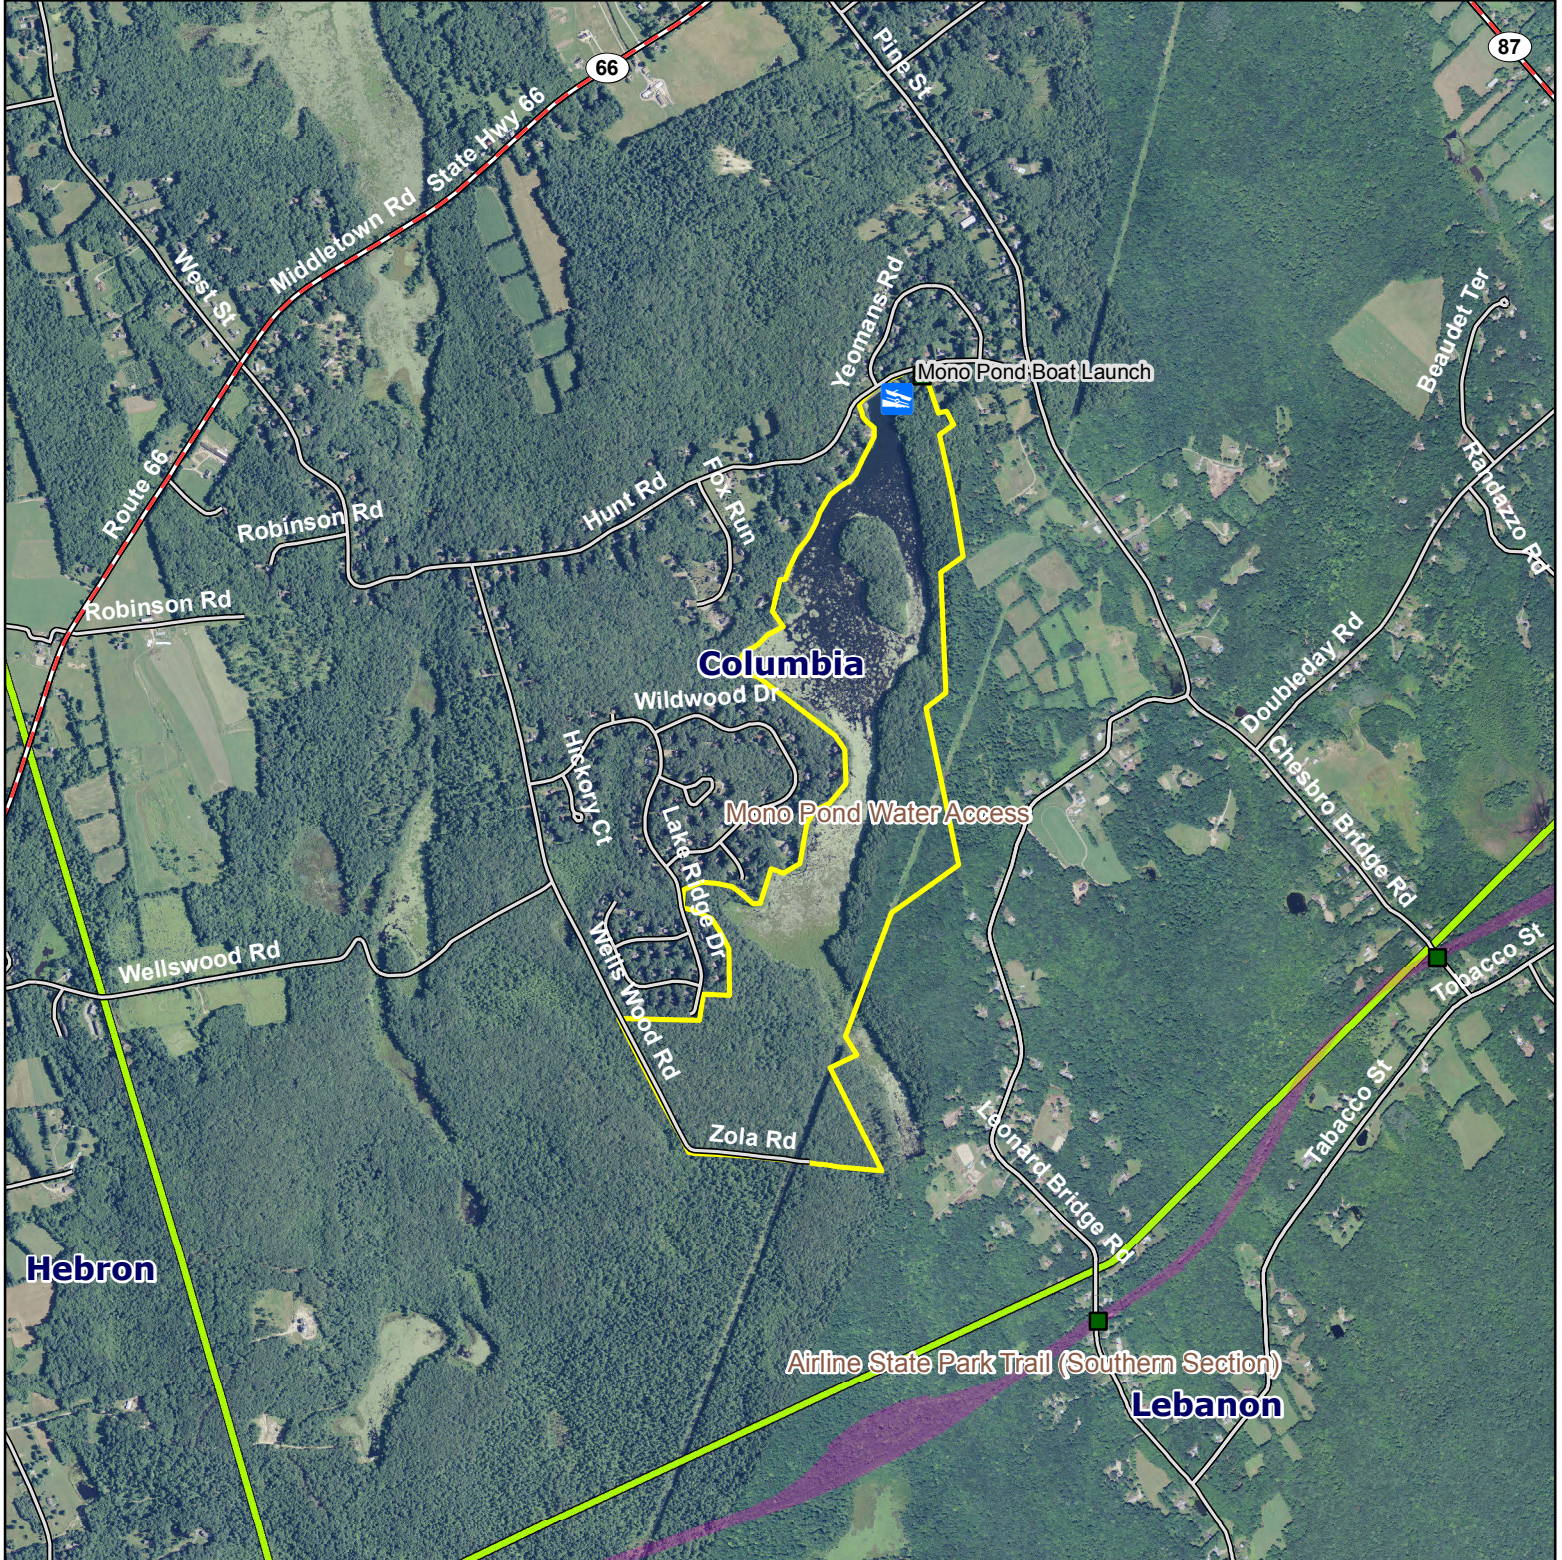

Mono Pond

Location: Columbia; Columbia Quadrangle

Description: 284 acres. Designated Deer Bowhunting Only Area, open to deer/turkey fall archery.

Access: Follow Hunt Rd. off of Rt. 66 to the Mono Pond Boat Launch to park.

Note: This map depicts an approximation of property boundaries. Please obey all postings.

Symbols: Approximate Boundary Boat Launch

Map Date: 7/9/2015; Ortho 2012 4band NAIP