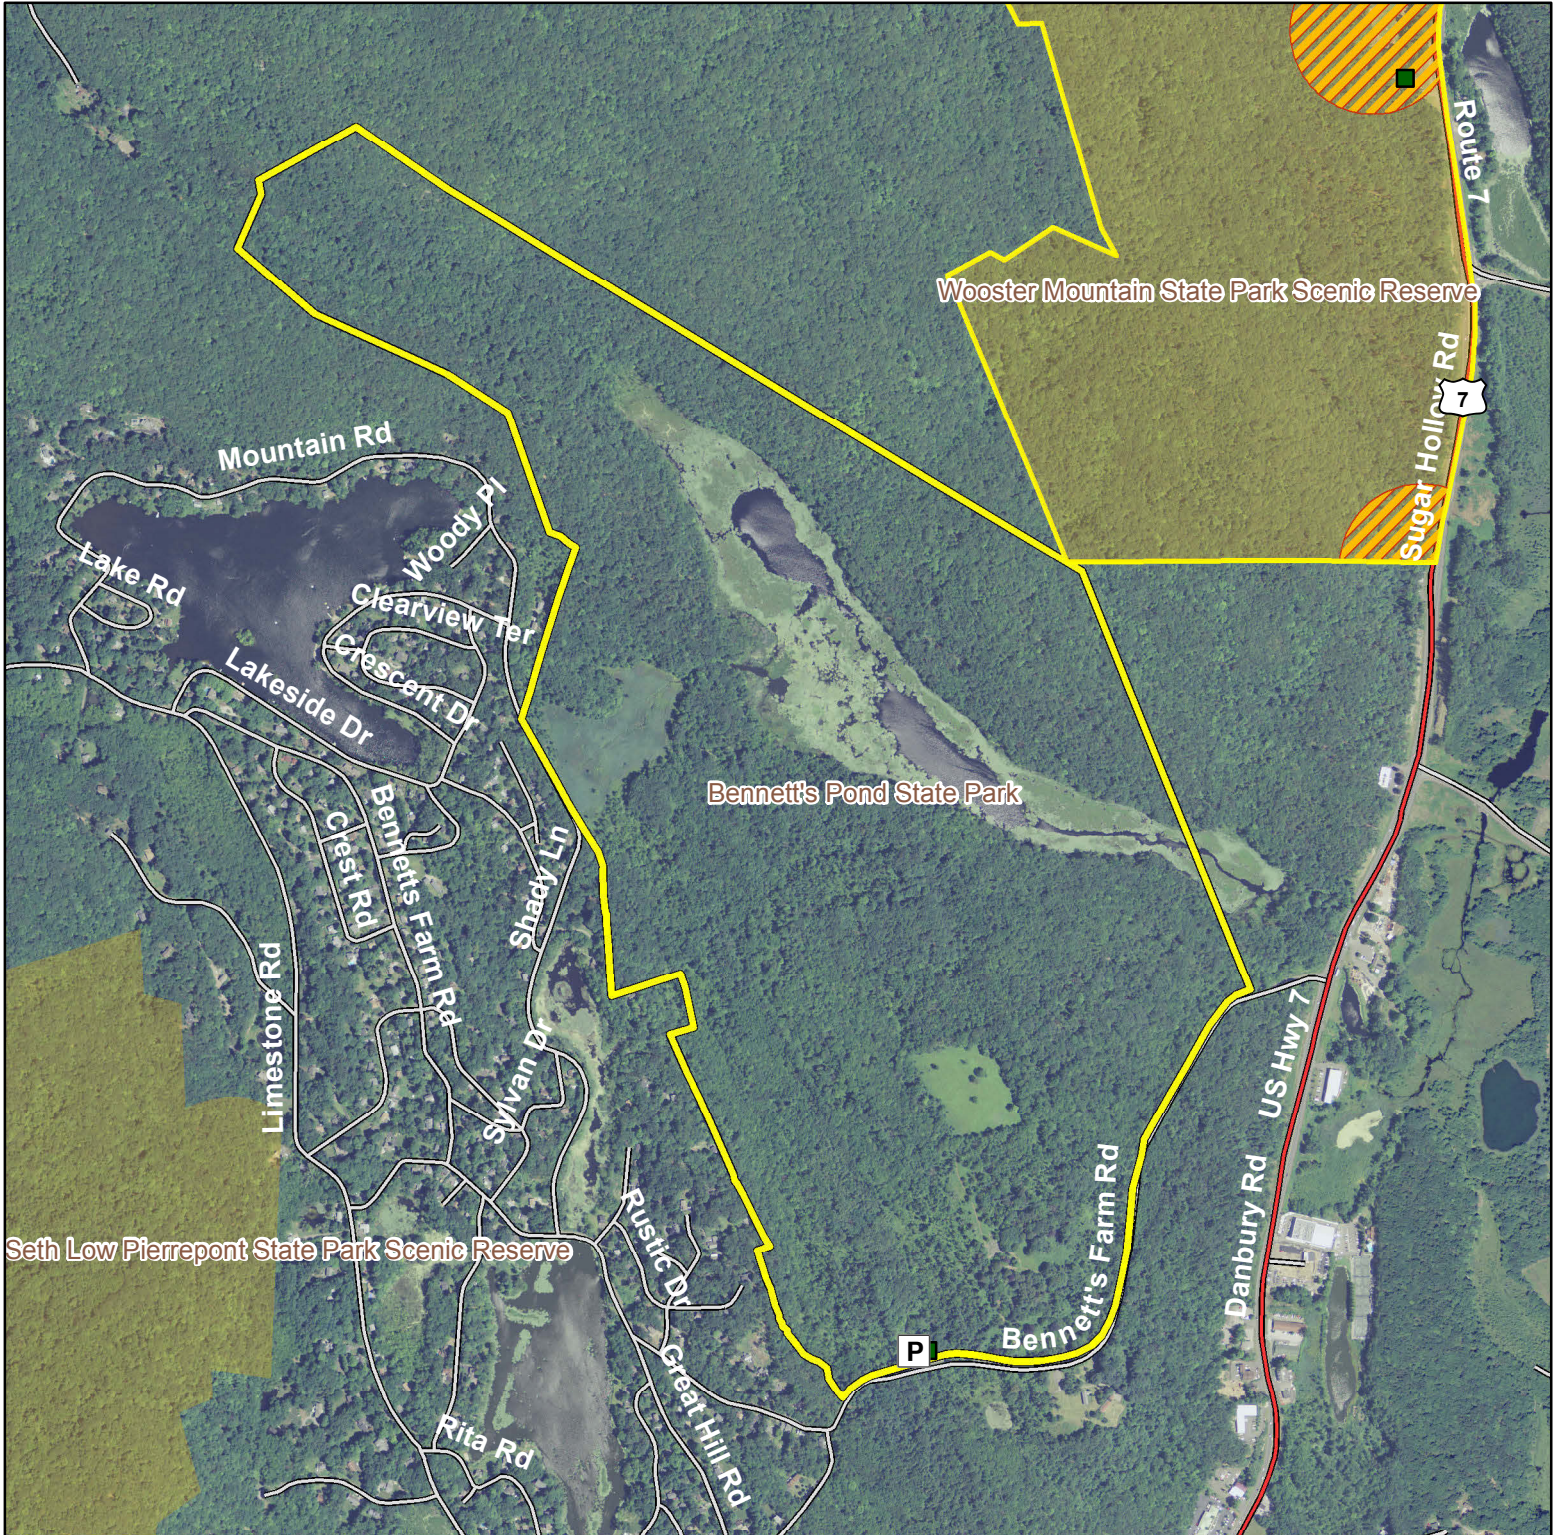

# Bennett's Pond State Park

**Location:** Ridgefield; Bethel Quadrangle

**Description:** 460 acres. Designated Deer/Turkey Bowhunting Only Area.

**Access:** Main parking area on Bennett's Farm Road off Rte. 7.

**Note:** This map depicts an approximation of property boundaries. Please obey all postings.

**Symbols:** Approximate Boundary Parking Area

Map Date: 6/1/14; Ortho 2012 NAIP

1,400 700 0 1,400 Feet