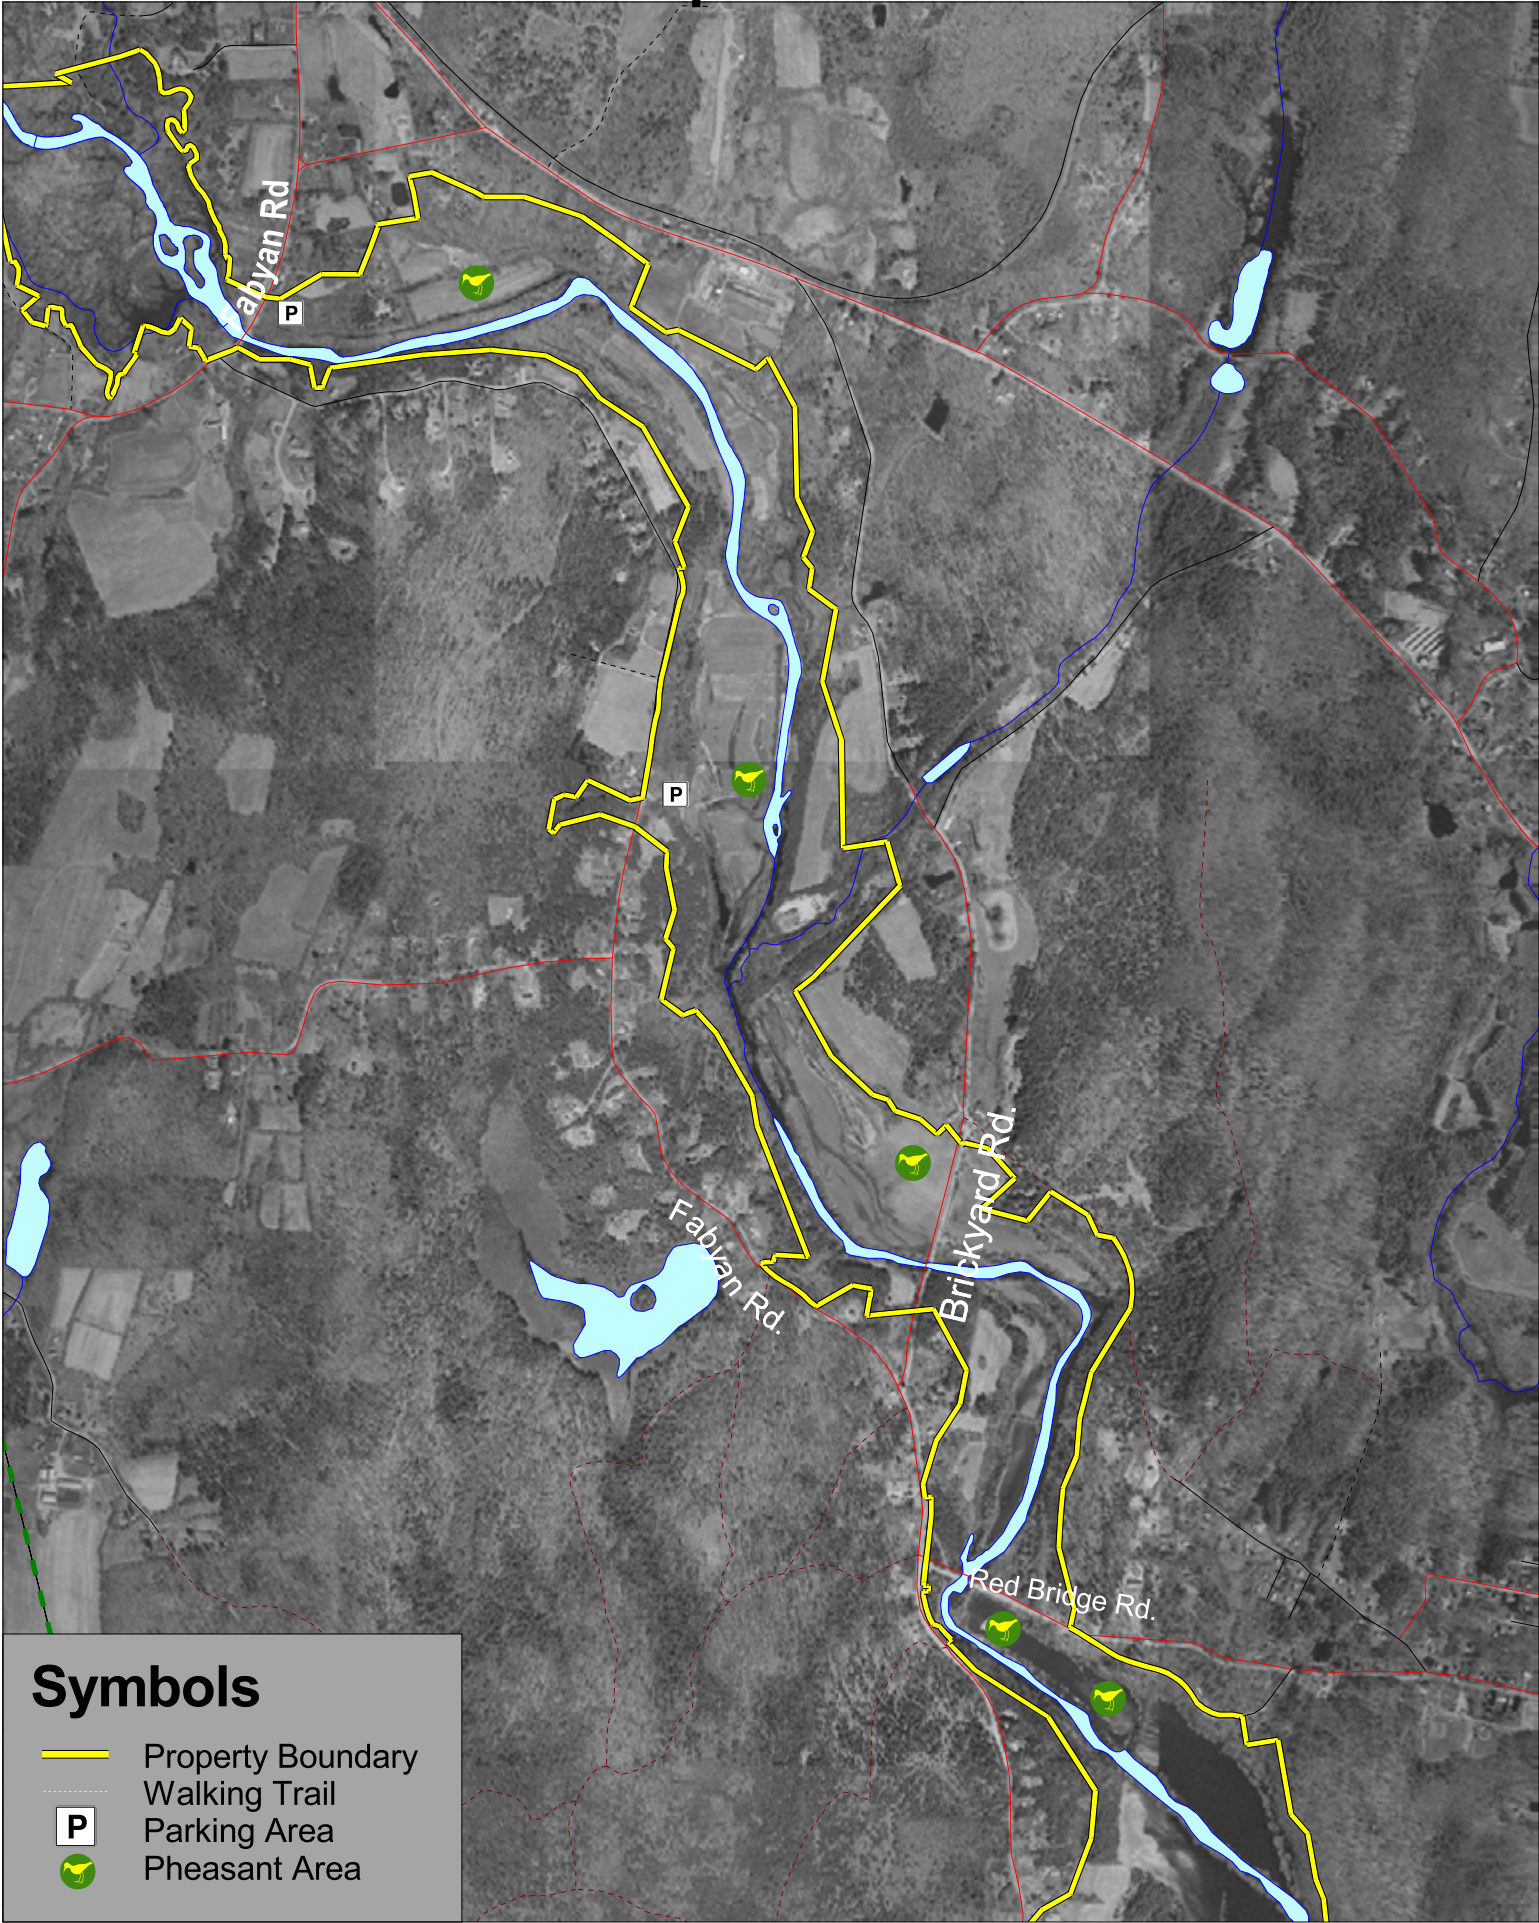

West Thompson Dam North

Symbols

- Property Boundary
- Walking Trail
- P Parking Area
- Pheasant Area