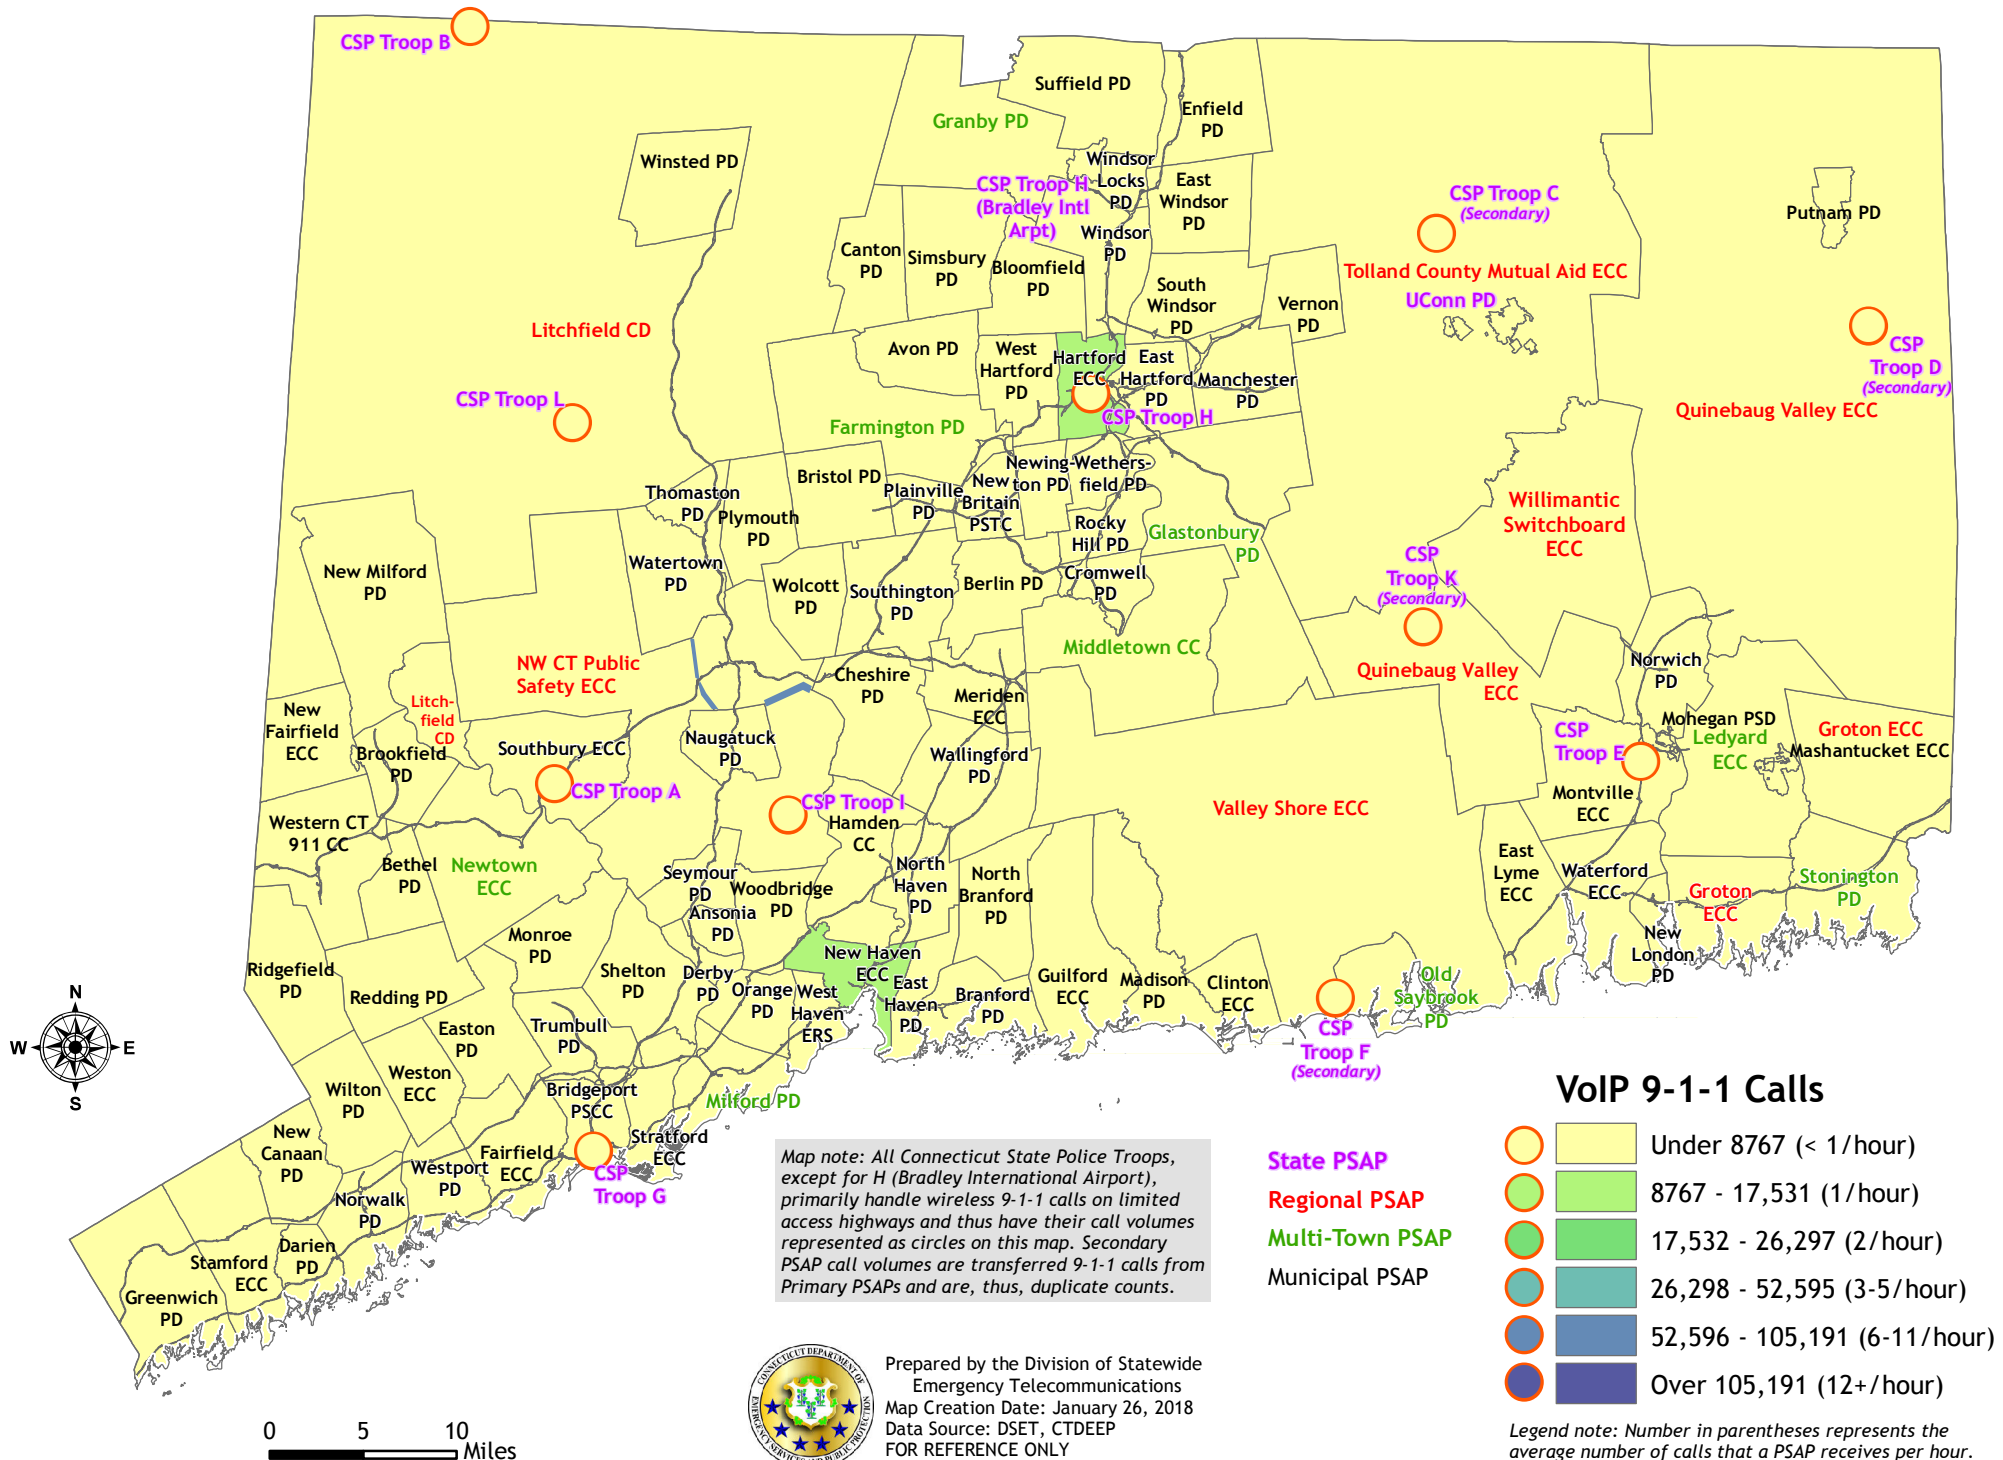

Connecticut Public Safety Answering Points - 2017

Prepared by the Division of Statewide
Emergency Telecommunications
Map Creation Date: January 26, 2018
Data Source: DSET, CTDEEP
FOR REFERENCE ONLY