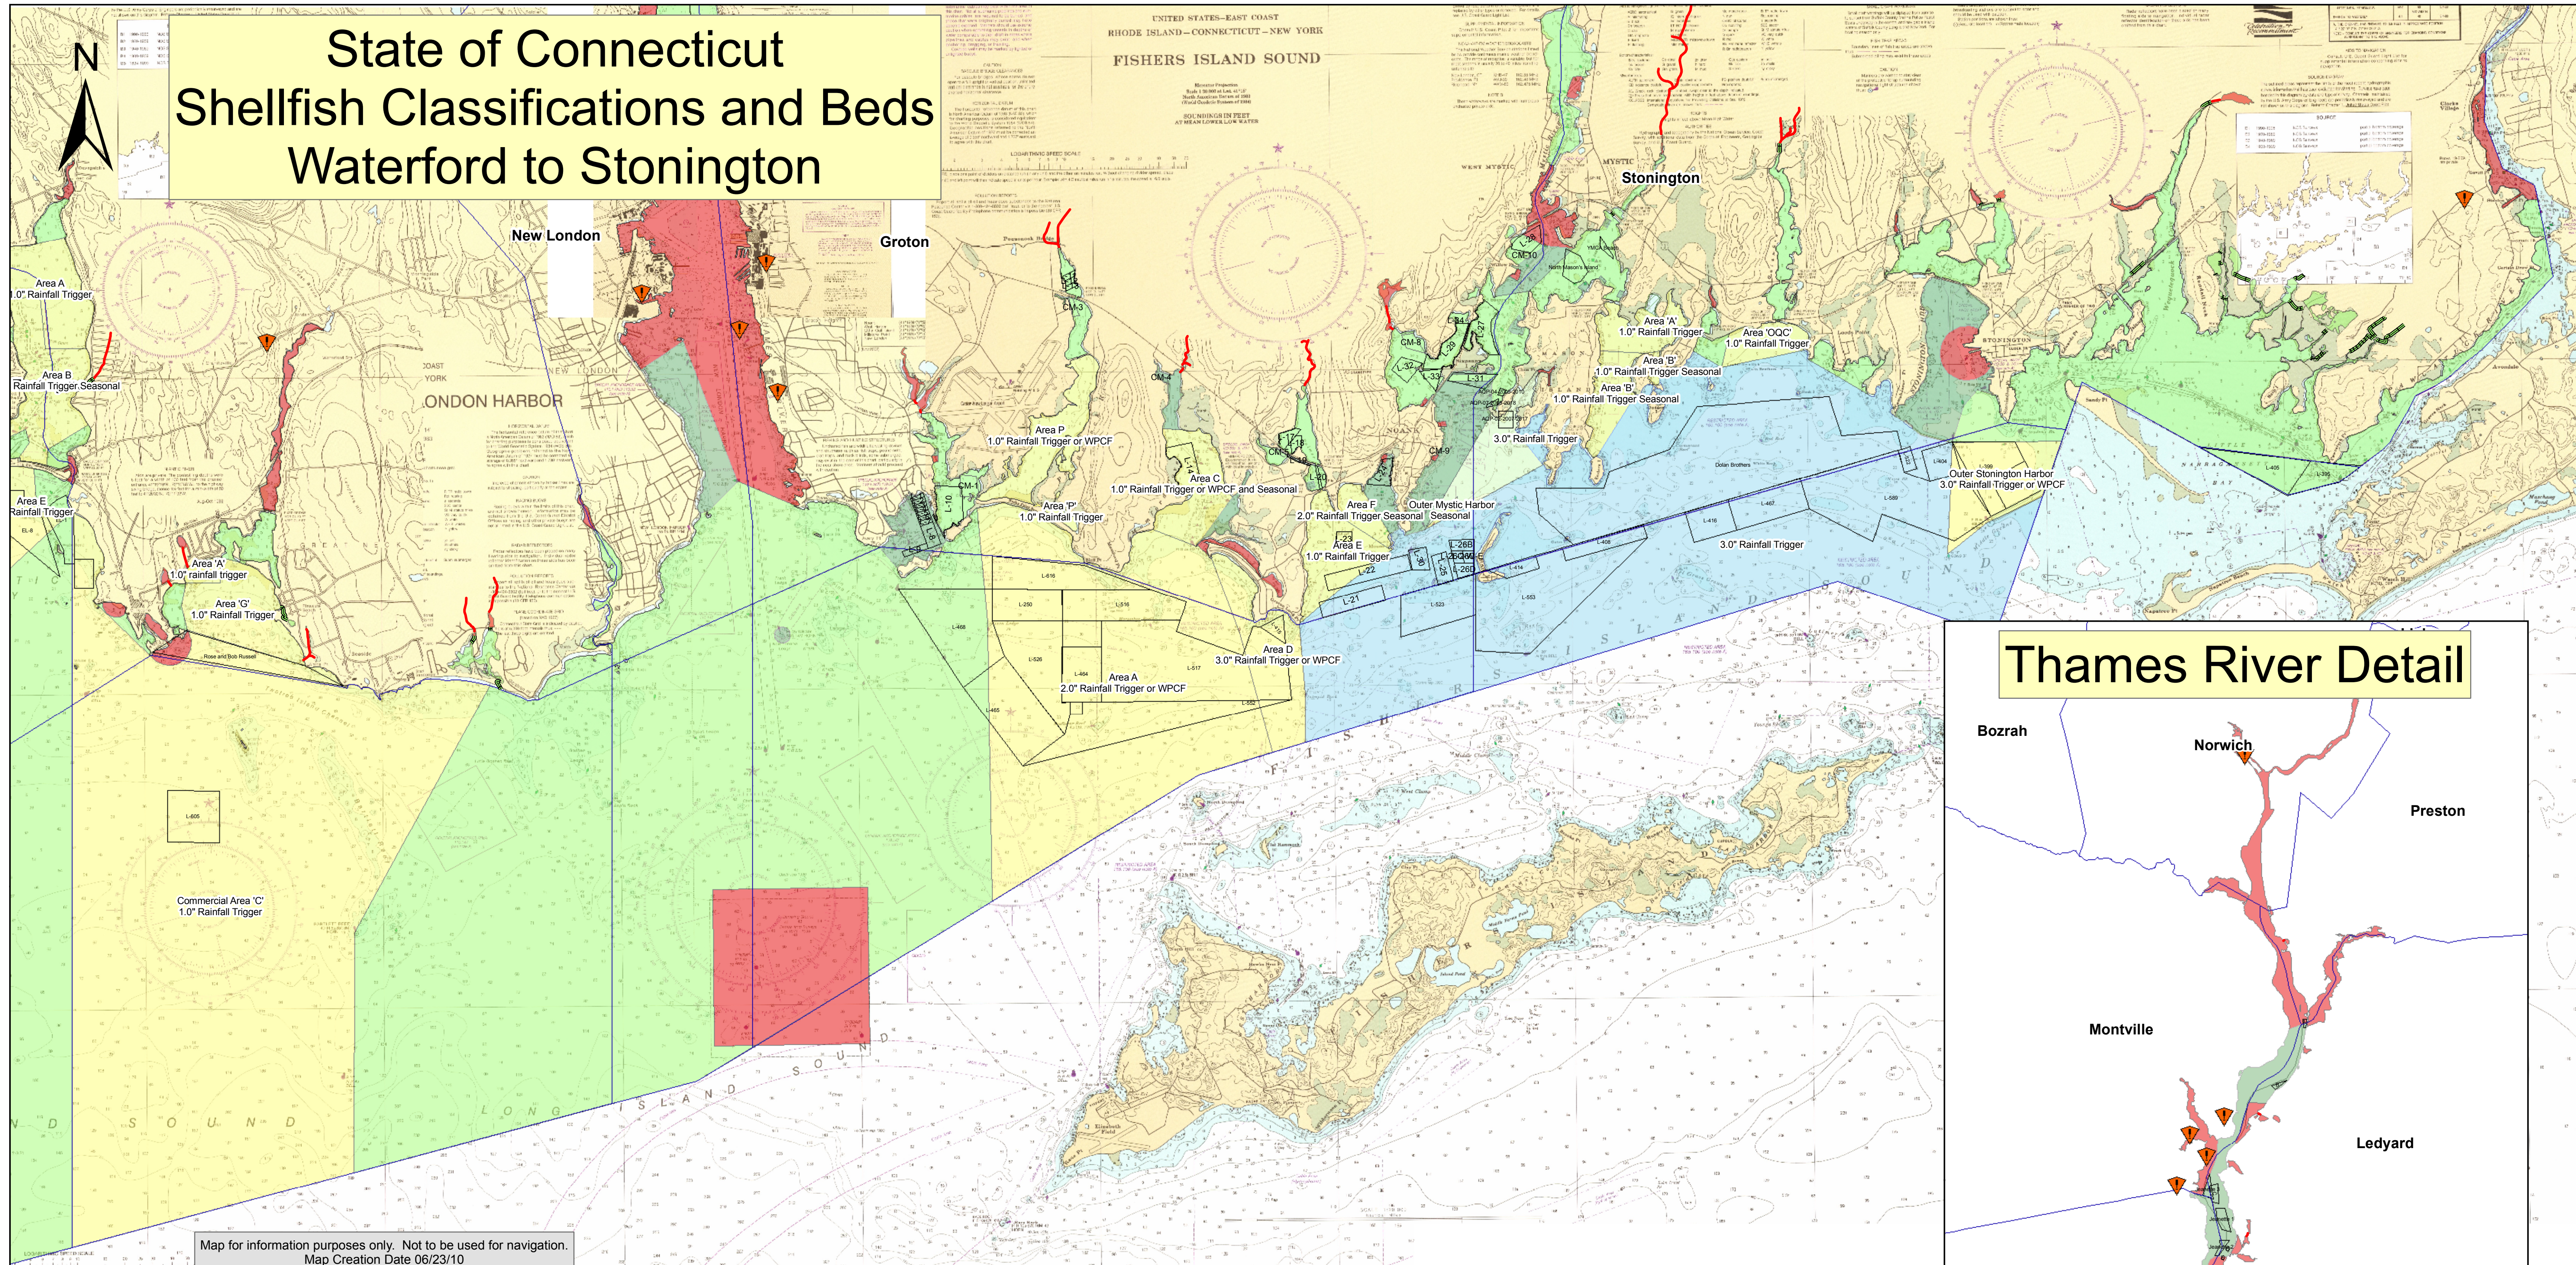

# State of Connecticut Shellfish Classifications and Beds Waterford to Stonington

Map for information purposes only. Not to be used for navigation.  
Map Creation Date 06/23/10

**Legend**

	Approved		Shellfish Bed Commercial
	Conditionally Approved		Seasonal Mooring Areas
	Conditionally Restricted Relay		NPDES Major CT
	CRR/Depuration		Conditionally Approved
	Prohibited		Restricted-Relay
	Restricted Relay		Conditionally Restricted-Relay
	RR/Depuration		Prohibited
			Shellfish Area Town Line

## Thames River Detail