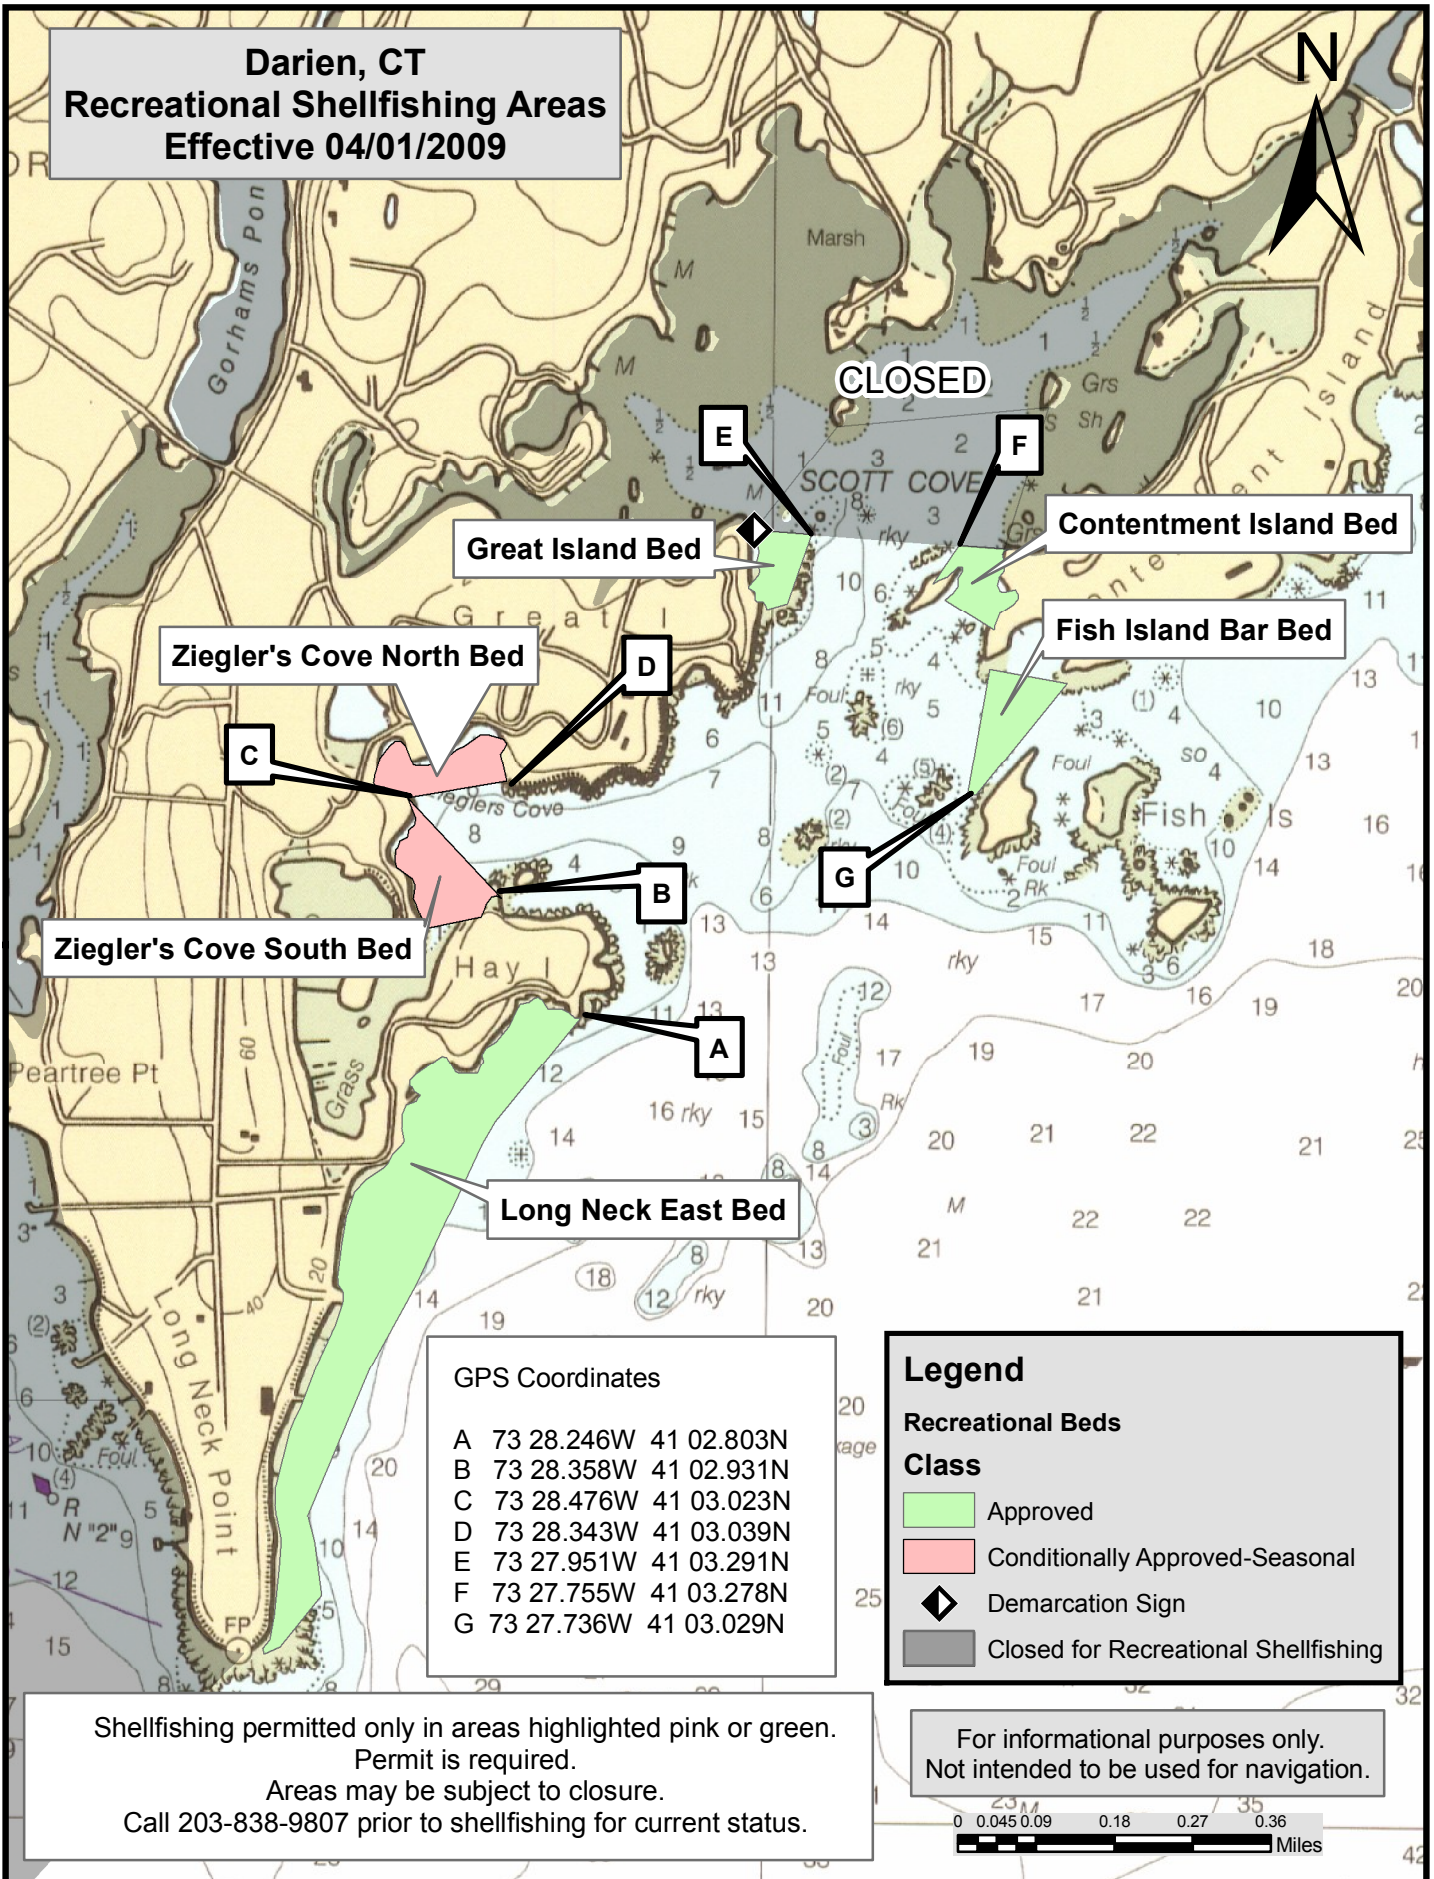

**Darien, CT
Recreational Shellfishing Areas
Effective 04/01/2009**

GPS Coordinates

A	73 28.246W	41 02.803N
B	73 28.358W	41 02.931N
C	73 28.476W	41 03.023N
D	73 28.343W	41 03.039N
E	73 27.951W	41 03.291N
F	73 27.755W	41 03.278N
G	73 27.736W	41 03.029N

Legend

Recreational Beds

Class

- Approved
- Conditionally Approved-Seasonal
- Demarcation Sign
- Closed for Recreational Shellfishing

Shellfishing permitted only in areas highlighted pink or green.
Permit is required.
Areas may be subject to closure.
Call 203-838-9807 prior to shellfishing for current status.

For informational purposes only.
Not intended to be used for navigation.