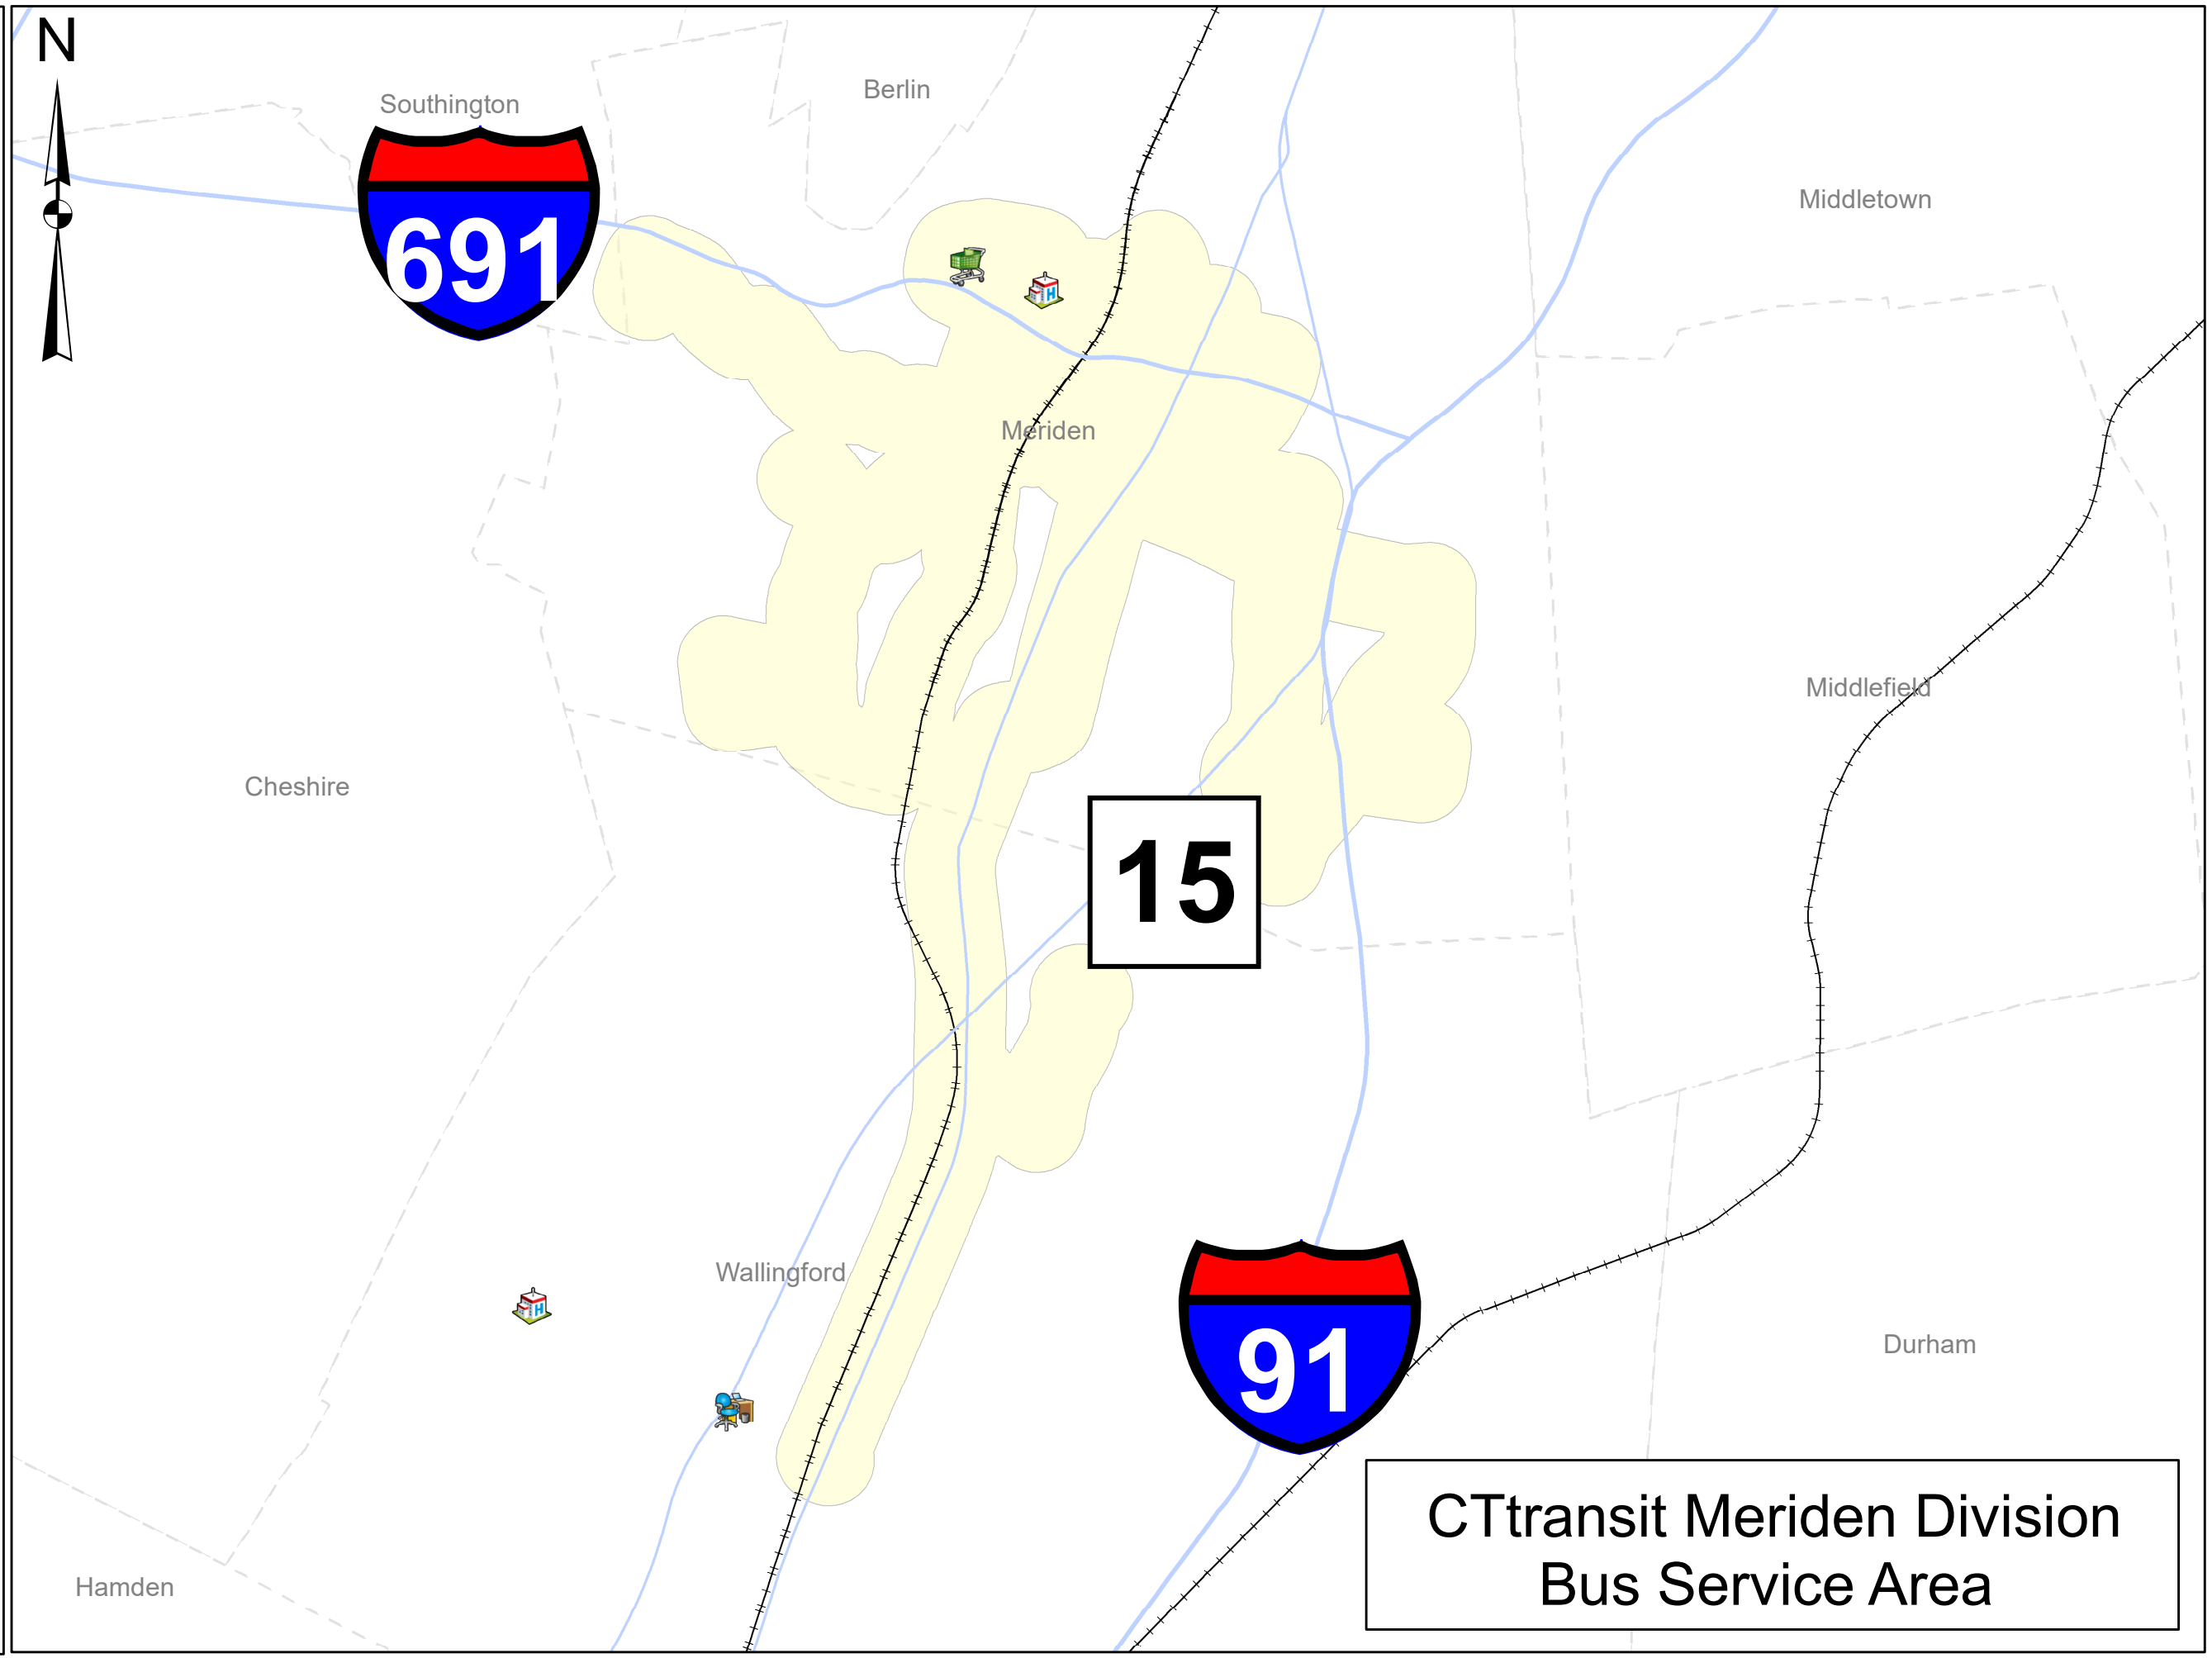

### Legend

- Meriden Division Bus Service Area
- Passenger Rail Lines
- Colleges/Universities
- Hospitals
- Major Employers
- Shopping Malls
- Transit Facilities
- Town Boundaries

### References

Bus Service Area: The area contained by a 1/4 mile buffer applied to the bus routes.

### Map Scale

Developed June 2020

This map, developed for internal ConnDOT use, is a cartographic rendering of DOT roadway records. It should not be referenced or incorporated in any manner in legal documents or proceedings

**CTtransit Meriden Division  
Bus Service Area**